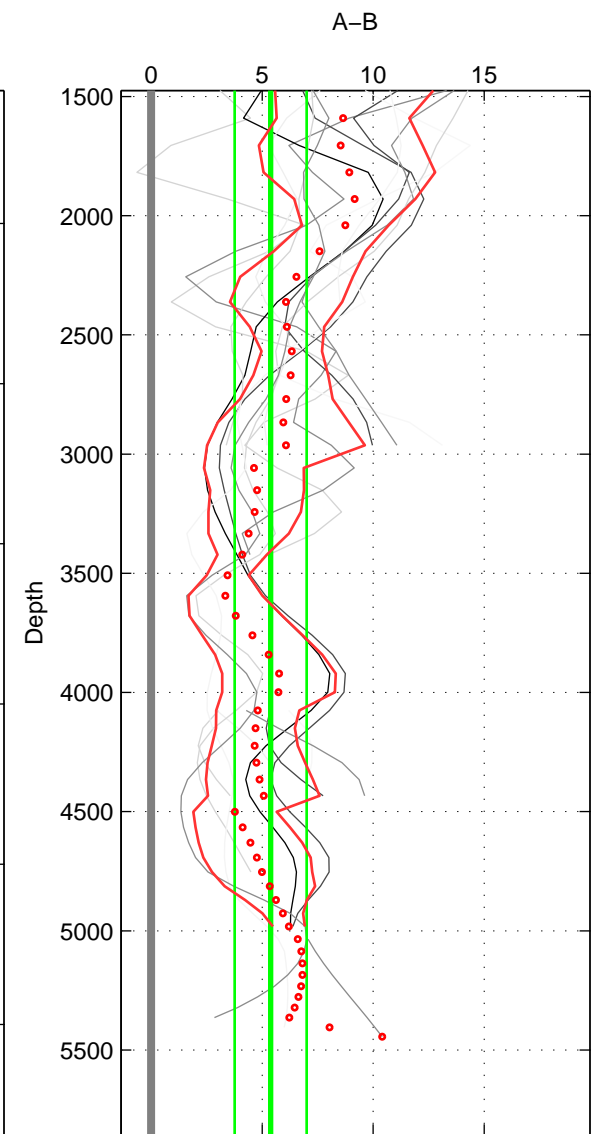

Cruise A (red). Date: Sep 1992 Cruisename: 494-322019920816
 Cruise B (blue). Date: Jun 2001 Cruisename: 591-49NZ20010604

*** "Favourite" values are means of spaces 1 2 3.

	Offset	O.StDev	Ratio	R.Stdev	Rating
SIGMA:	6.317	1.684	1.003	0.001	5
THETA:	6.527	1.843	1.003	0.001	5
DEPTH:	5.384	1.624	1.002	0.001	5
FAV.:	6.076	1.717	1.003	0.001	5

Profiles of A: 9
 Profiles of B: 6
 Diff profs : 12
 WMoffset (A-B): 6.3166
 WMoffset stdev: 1.6839
 WMratio (A/B): 1.0026
 WMratio stdev: 0.00070109

Quality (1-5): 5

Profiles of A: 9
 Profiles of B: 6
 Diff profs : 12
 WMoffset (A-B): 6.527
 WMoffset stdev: 1.843
 WMratio (A/B): 1.0027
 WMratio stdev: 0.00076661

Quality (1-5): 5

Profiles of A: 9
 Profiles of B: 6
 Diff profs : 12
 WMoffset (A-B): 5.3835
 WMoffset stdev: 1.6238
 WMratio (A/B): 1.0022
 WMratio stdev: 0.00067346

Quality (1-5): 5