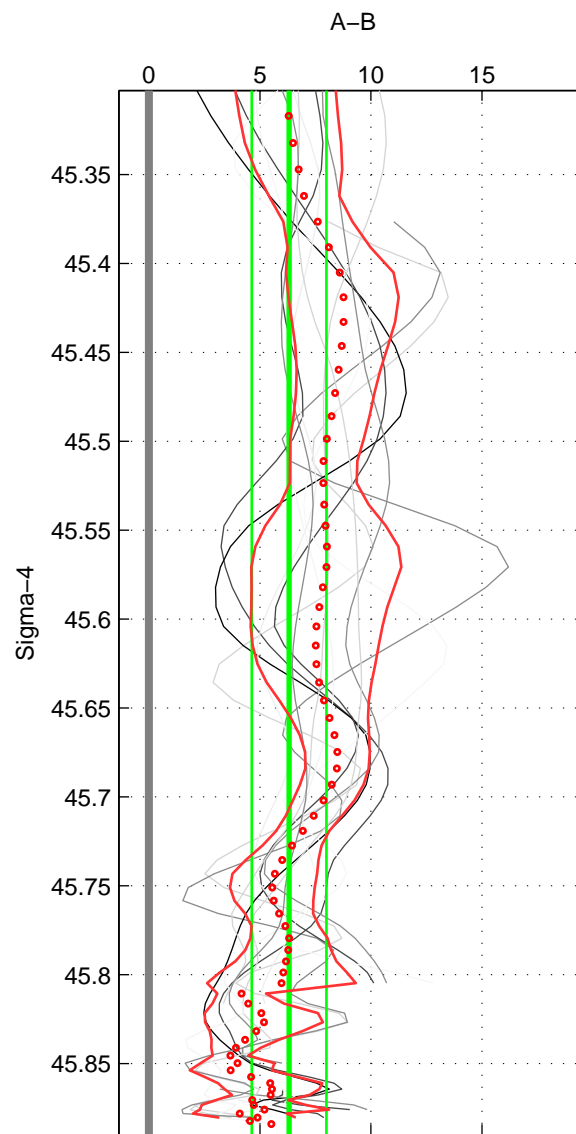

Cruise A (red). Date: Sep 1992 Cruisename: 494-322019920816
 Cruise B (blue). Date: Jun 2001 Cruisename: 591-49NZ20010604

*** "Favourite" values are means of spaces 1 2 3.

	Offset	O.StDev	Ratio	R.Stdev	Rating
SIGMA:	6.317	1.684	1.003	0.001	5
THETA:	6.527	1.843	1.003	0.001	5
DEPTH:	5.384	1.624	1.002	0.001	5
FAV.:	6.076	1.717	1.003	0.001	5

Profiles of A: 9
 Profiles of B: 6
 Diff profs : 12
 WMoffset (A-B): 6.3166
 WMoffset stdev: 1.6839
 WMratio (A/B): 1.0026
 WMratio stdev: 0.00070109

Quality (1-5): 5

Profiles of A: 9
 Profiles of B: 6
 Diff profs : 12
 WMoffset (A-B): 6.527
 WMoffset stdev: 1.843
 WMratio (A/B): 1.0027
 WMratio stdev: 0.00076661

Quality (1-5): 5

Profiles of A: 9
 Profiles of B: 6
 Diff profs : 12
 WMoffset (A-B): 5.3835
 WMoffset stdev: 1.6238
 WMratio (A/B): 1.0022
 WMratio stdev: 0.00067346

Quality (1-5): 5