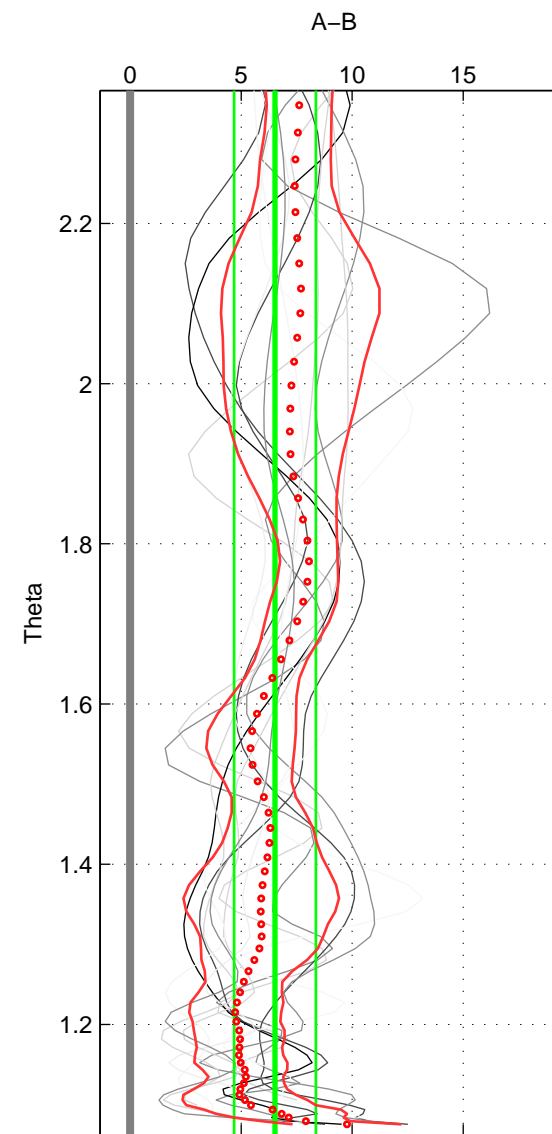

Cruise A (red). Date: Sep 1992 Cruisename: 494-322019920816
 Cruise B (blue). Date: Jun 2001 Cruisename: 591-49NZ20010604

*** "Favourite" values are means of spaces 1 2 3.

	Offset	O.StDev	Ratio	R.Stdev	Rating
SIGMA:	6.317	1.684	1.003	0.001	5
THETA:	6.527	1.843	1.003	0.001	5
DEPTH:	5.384	1.624	1.002	0.001	5
FAV.:	6.076	1.717	1.003	0.001	5

Profiles of A: 9
 Profiles of B: 6
 Diff profs : 12
 WMoffset (A-B): 6.3166
 WMoffset stdev: 1.6839
 WMratio (A/B): 1.0026
 WMratio stdev: 0.00070109

Quality (1-5): 5

Profiles of A: 9
 Profiles of B: 6
 Diff profs : 12
 WMoffset (A-B): 6.527
 WMoffset stdev: 1.843
 WMratio (A/B): 1.0027
 WMratio stdev: 0.00076661

Quality (1-5): 5

Profiles of A: 9
 Profiles of B: 6
 Diff profs : 12
 WMoffset (A-B): 5.3835
 WMoffset stdev: 1.6238
 WMratio (A/B): 1.0022
 WMratio stdev: 0.00067346

Quality (1-5): 5