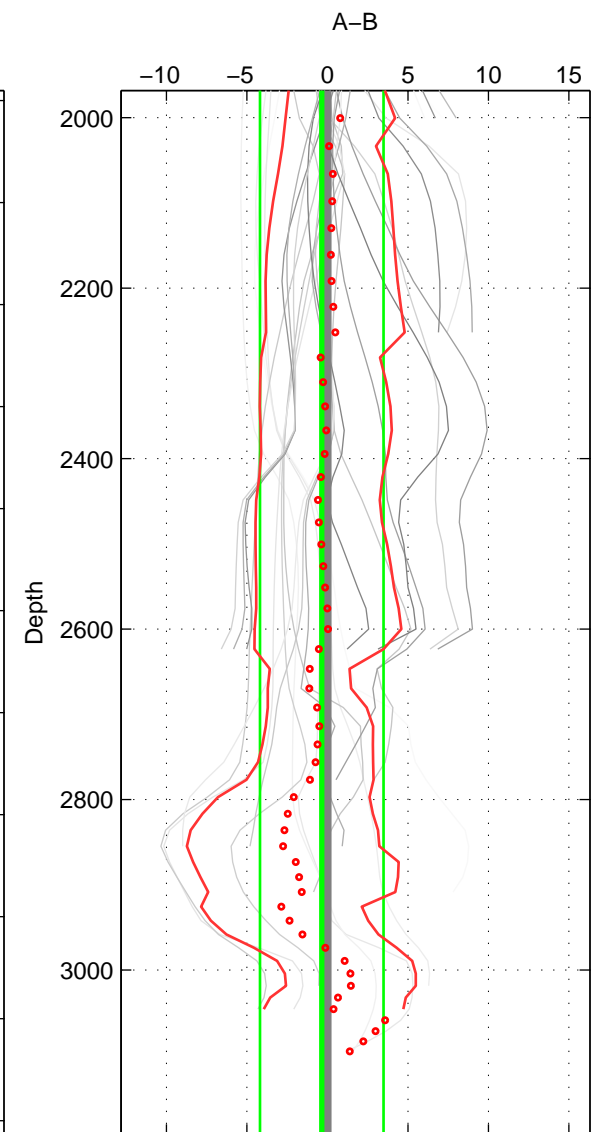

Cruise A (red). Date: Jul 1997 Cruisename: 154-06MT19970707

Cruise B (blue). Date: Jun 2004 Cruisename: 275-35TH20040604

\*\*\* "Favourite" values are means of spaces 1 2 3.

	Offset	O.StDev	Ratio	R.Stdev	Rating
SIGMA:	0.189	2.590	1.000	0.001	4
THETA:	0.008	2.549	1.000	0.001	4
DEPTH:	-0.354	3.841	1.000	0.002	4
FAV.:	-0.052	2.993	1.000	0.001	4

Profiles of A: 5  
 Profiles of B: 8  
 Diff profs : 27  
 WMoffset (A-B): 0.18873  
 WMoffset stdev: 2.59  
 WMratio (A/B): 1.0001  
 WMratio stdev: 0.0011255

Quality (1-5): 4

Profiles of A: 5  
 Profiles of B: 8  
 Diff profs : 27  
 WMoffset (A-B): 0.008193  
 WMoffset stdev: 2.5493  
 WMratio (A/B): 1  
 WMratio stdev: 0.0011078

Quality (1-5): 4

Profiles of A: 5  
 Profiles of B: 8  
 Diff profs : 27  
 WMoffset (A-B): -0.35375  
 WMoffset stdev: 3.8412  
 WMratio (A/B): 0.99985  
 WMratio stdev: 0.0016685

Quality (1-5): 4