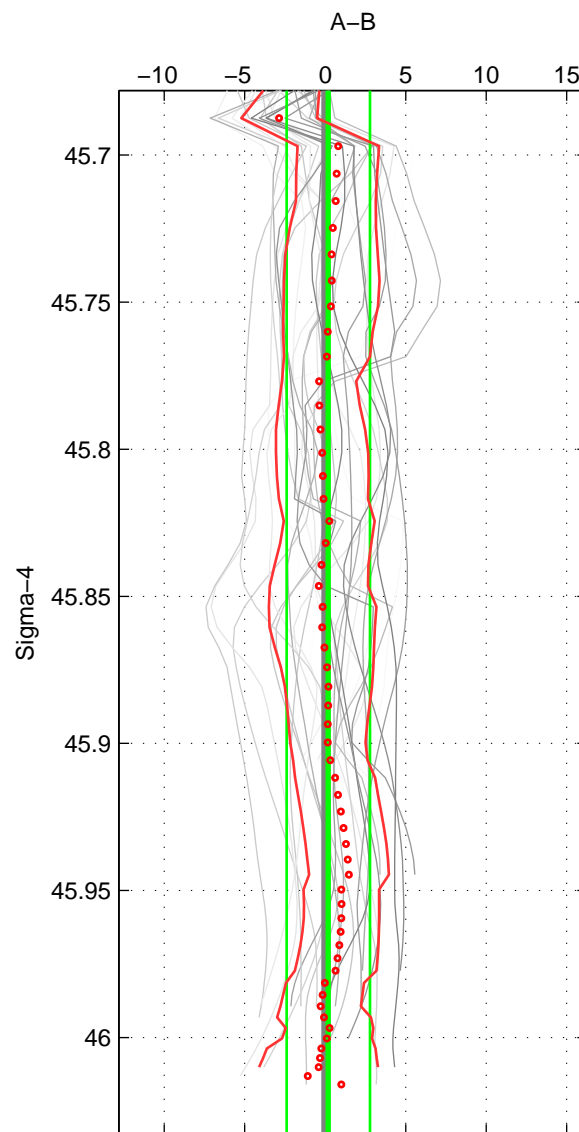

Cruise A (red). Date: Jul 1997 Cruisename: 154-06MT19970707

Cruise B (blue). Date: Jun 2004 Cruisename: 275-35TH20040604

\*\*\* "Favourite" values are means of spaces 1 2 3.

	Offset	O.StDev	Ratio	R.Stdev	Rating
SIGMA:	0.189	2.590	1.000	0.001	4
THETA:	0.008	2.549	1.000	0.001	4
DEPTH:	-0.354	3.841	1.000	0.002	4
FAV.:	-0.052	2.993	1.000	0.001	4

Profiles of A: 5  
 Profiles of B: 8  
 Diff profs : 27  
 WMoffset (A-B): 0.18873  
 WMoffset stdev: 2.59  
 WMratio (A/B): 1.0001  
 WMratio stdev: 0.0011255

Quality (1-5): 4

Profiles of A: 5  
 Profiles of B: 8  
 Diff profs : 27  
 WMoffset (A-B): 0.008193  
 WMoffset stdev: 2.5493  
 WMratio (A/B): 1  
 WMratio stdev: 0.0011078

Quality (1-5): 4

Profiles of A: 5  
 Profiles of B: 8  
 Diff profs : 27  
 WMoffset (A-B): -0.35375  
 WMoffset stdev: 3.8412  
 WMratio (A/B): 0.99985  
 WMratio stdev: 0.0016685

Quality (1-5): 4