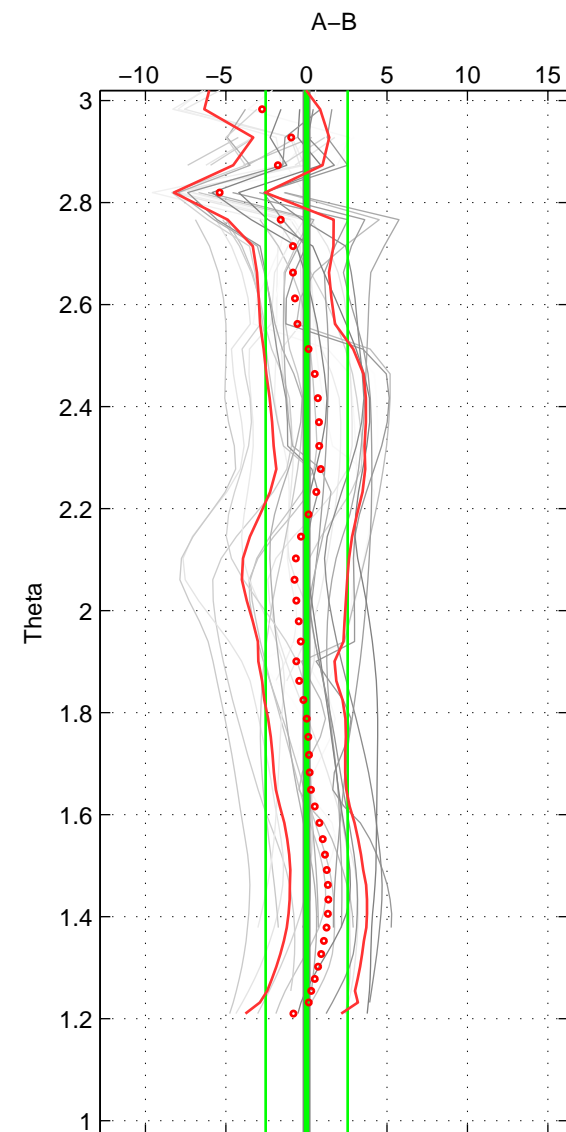

Cruise A (red). Date: Jul 1997 Cruisename: 154-06MT19970707

Cruise B (blue). Date: Jun 2004 Cruisename: 275-35TH20040604

\*\*\* "Favourite" values are means of spaces 1 2 3.

	Offset	O.StDev	Ratio	R.Stdev	Rating
SIGMA:	0.189	2.590	1.000	0.001	4
THETA:	0.008	2.549	1.000	0.001	4
DEPTH:	-0.354	3.841	1.000	0.002	4
FAV.:	-0.052	2.993	1.000	0.001	4

Profiles of A: 5  
 Profiles of B: 8  
 Diff profs : 27  
 WMoffset (A-B): 0.18873  
 WMoffset stdev: 2.59  
 WMratio (A/B): 1.0001  
 WMratio stdev: 0.0011255

Quality (1-5): 4

Profiles of A: 5  
 Profiles of B: 8  
 Diff profs : 27  
 WMoffset (A-B): 0.008193  
 WMoffset stdev: 2.5493  
 WMratio (A/B): 1  
 WMratio stdev: 0.0011078

Quality (1-5): 4

Profiles of A: 5  
 Profiles of B: 8  
 Diff profs : 27  
 WMoffset (A-B): -0.35375  
 WMoffset stdev: 3.8412  
 WMratio (A/B): 0.99985  
 WMratio stdev: 0.0016685

Quality (1-5): 4