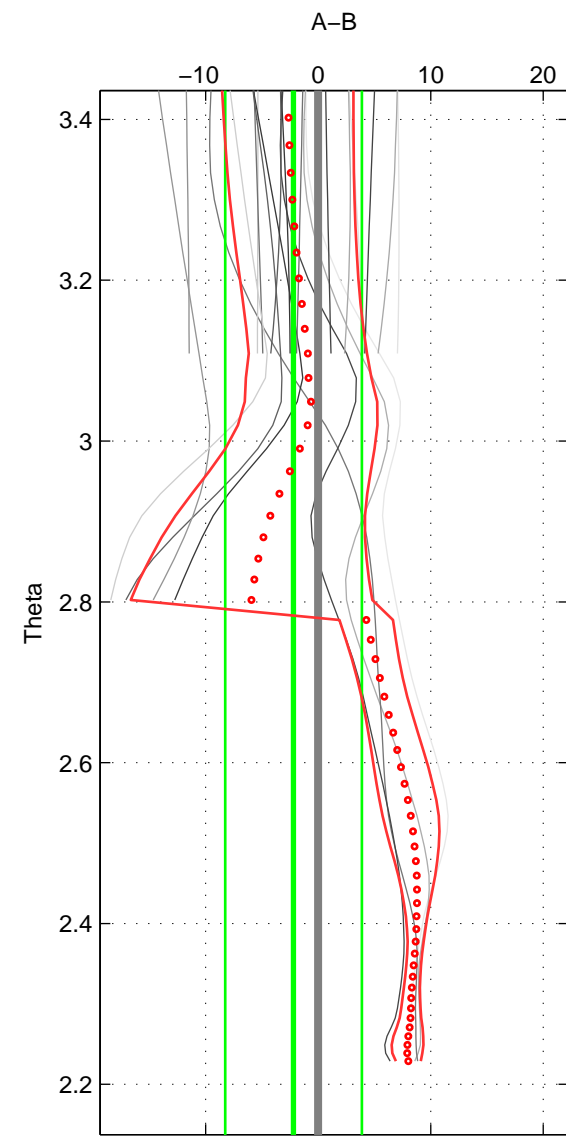

Cruise A (red). Date: Jul 1992 Cruisename: 7-06MT19920701  
 Cruise B (blue). Date: Jun 2002 Cruisename: 274-35TH20020611

\*\*\* "Favourite" values are those of space 2.

	Offset	O.StDev	Ratio	R.Stdev	Rating
SIGMA:	-9.996	3.469	0.996	0.001	2
THETA:	-2.190	6.067	0.999	0.003	4
DEPTH:	-6.823	1.025	0.997	0.000	2
FAV.:	-2.190	6.067	0.999	0.003	4

Please note that statistics are bad.  
 Profiles of A: 2  
 Profiles of B: 4  
 Diff profs : 8  
 WMoffset (A-B): -9.9957  
 WMoffset stdev: 3.4689  
 WMratio (A/B): 0.99568  
 WMratio stdev: 0.0014884

Quality (1-5): 2

Profiles of A: 5  
 Profiles of B: 4  
 Diff profs : 20  
 WMoffset (A-B): -2.1902  
 WMoffset stdev: 6.0673  
 WMratio (A/B): 0.99905  
 WMratio stdev: 0.0026273

Quality (1-5): 4

Please note that statistics are bad.  
 Profiles of A: 2  
 Profiles of B: 4  
 Diff profs : 8  
 WMoffset (A-B): -6.8234  
 WMoffset stdev: 1.0251  
 WMratio (A/B): 0.99705  
 WMratio stdev: 0.00044352