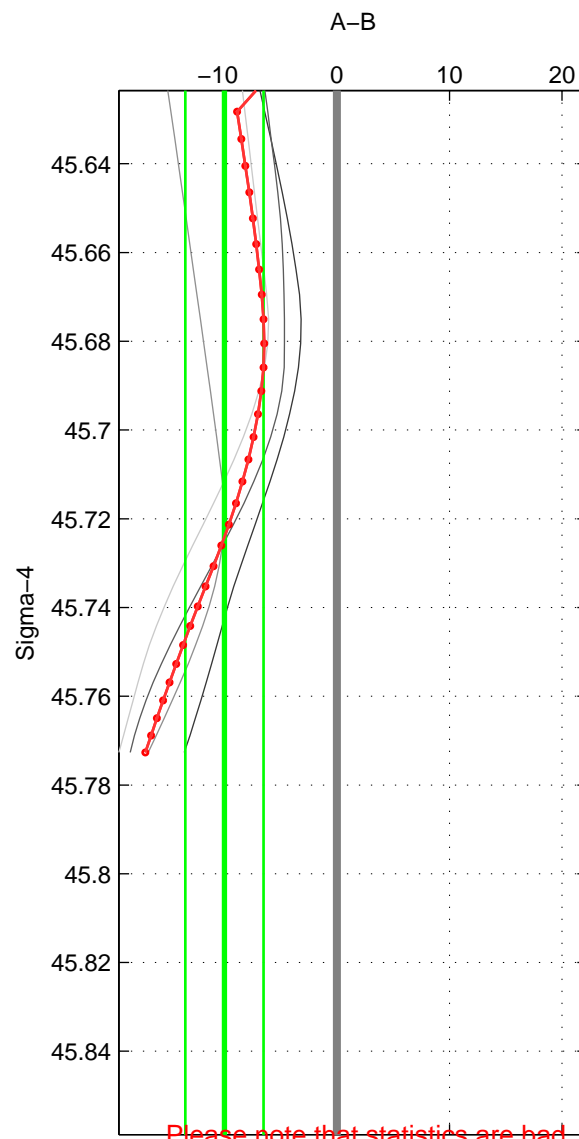

Cruise A (red). Date: Jul 1992 Cruisename: 7-06MT19920701  
 Cruise B (blue). Date: Jun 2002 Cruisename: 274-35TH20020611

\*\*\* "Favourite" values are those of space 2.

	Offset	O.StDev	Ratio	R.Stdev	Rating
SIGMA:	-9.996	3.469	0.996	0.001	2
THETA:	-2.190	6.067	0.999	0.003	4
DEPTH:	-6.823	1.025	0.997	0.000	2
FAV.:	-2.190	6.067	0.999	0.003	4

Please note that statistics are bad.  
 Profiles of A: 2  
 Profiles of B: 4  
 Diff profs : 8  
 WMoffset (A-B): -9.9957  
 WMoffset stdev: 3.4689  
 WMratio (A/B): 0.99568  
 WMratio stdev: 0.0014884

Quality (1-5): 2

Profiles of A: 5  
 Profiles of B: 4  
 Diff profs : 20  
 WMoffset (A-B): -2.1902  
 WMoffset stdev: 6.0673  
 WMratio (A/B): 0.99905  
 WMratio stdev: 0.0026273

Quality (1-5): 4

Please note that statistics are bad.  
 Profiles of A: 2  
 Profiles of B: 4  
 Diff profs : 8  
 WMoffset (A-B): -6.8234  
 WMoffset stdev: 1.0251  
 WMratio (A/B): 0.99705  
 WMratio stdev: 0.00044352