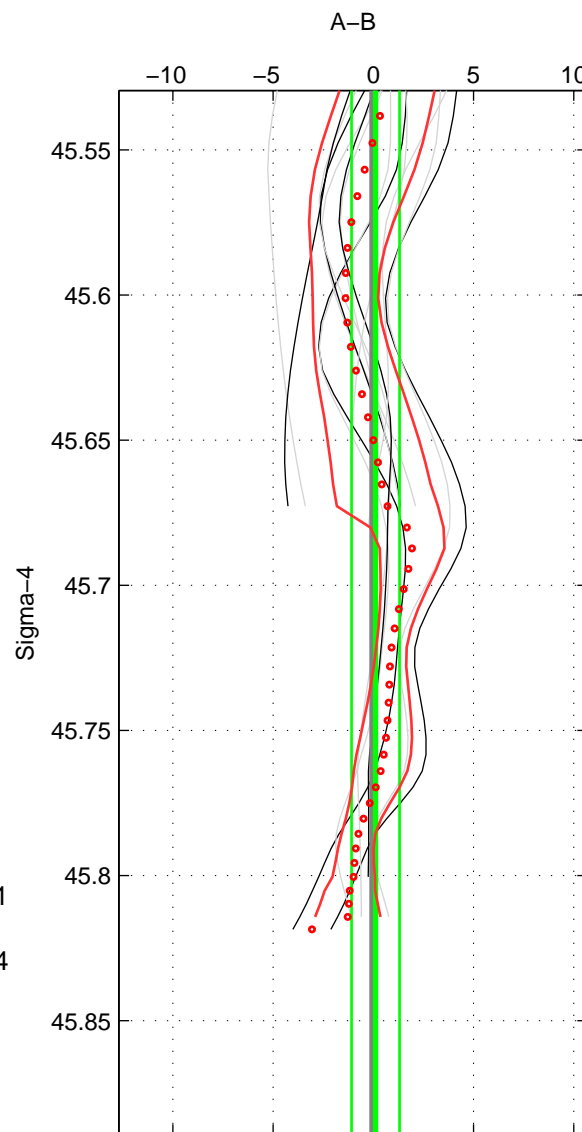

Cruise A (red). Date: Jun 1999 Cruisename: 568-49HO19990601

Cruise B (blue). Date: Jun 2001 Cruisename: 591-49NZ20010604

*** "Favourite" values are those of space 2.

	Offset	O.StDev	Ratio	R.Stdev	Rating
SIGMA:	0.115	1.198	1.000	0.000	3
THETA:	0.000	1.485	1.000	0.001	4
DEPTH:	-0.689	1.200	1.000	0.000	3
FAV.:	0.000	1.485	1.000	0.001	4

Profiles of A: 4
 Profiles of B: 6
 Diff profs : 13
 WMoffset (A-B): 0.11523
 WMoffset stdev: 1.1982
 WMratio (A/B): 1
 WMratio stdev: 0.00049701

Quality (1-5): 3

Profiles of A: 4
 Profiles of B: 6
 Diff profs : 13
 WMoffset (A-B): 0.00046066
 WMoffset stdev: 1.4852
 WMratio (A/B): 1
 WMratio stdev: 0.00061589

Quality (1-5): 4

Profiles of A: 4
 Profiles of B: 6
 Diff profs : 13
 WMoffset (A-B): -0.68882
 WMoffset stdev: 1.2004
 WMratio (A/B): 0.99971
 WMratio stdev: 0.00049732

Quality (1-5): 3