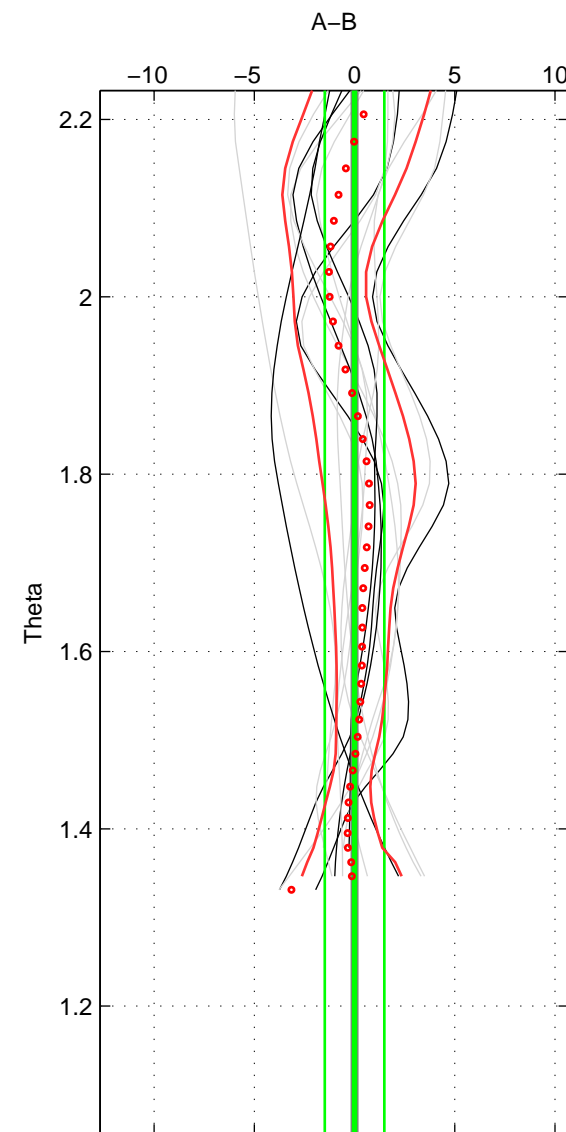

Cruise A (red). Date: Jun 1999 Cruisename: 568-49HO19990601

Cruise B (blue). Date: Jun 2001 Cruisename: 591-49NZ20010604

*** "Favourite" values are those of space 2.

	Offset	O.StDev	Ratio	R.Stdev	Rating
SIGMA:	0.115	1.198	1.000	0.000	3
THETA:	0.000	1.485	1.000	0.001	4
DEPTH:	-0.689	1.200	1.000	0.000	3
FAV.:	0.000	1.485	1.000	0.001	4

Profiles of A: 4
 Profiles of B: 6
 Diff profs : 13
 WMoffset (A-B): 0.11523
 WMoffset stdev: 1.1982
 WMratio (A/B): 1
 WMratio stdev: 0.00049701

Quality (1-5): 3

Profiles of A: 4
 Profiles of B: 6
 Diff profs : 13
 WMoffset (A-B): 0.00046066
 WMoffset stdev: 1.4852
 WMratio (A/B): 1
 WMratio stdev: 0.00061589

Quality (1-5): 4

Profiles of A: 4
 Profiles of B: 6
 Diff profs : 13
 WMoffset (A-B): -0.68882
 WMoffset stdev: 1.2004
 WMratio (A/B): 0.99971
 WMratio stdev: 0.00049732

Quality (1-5): 3