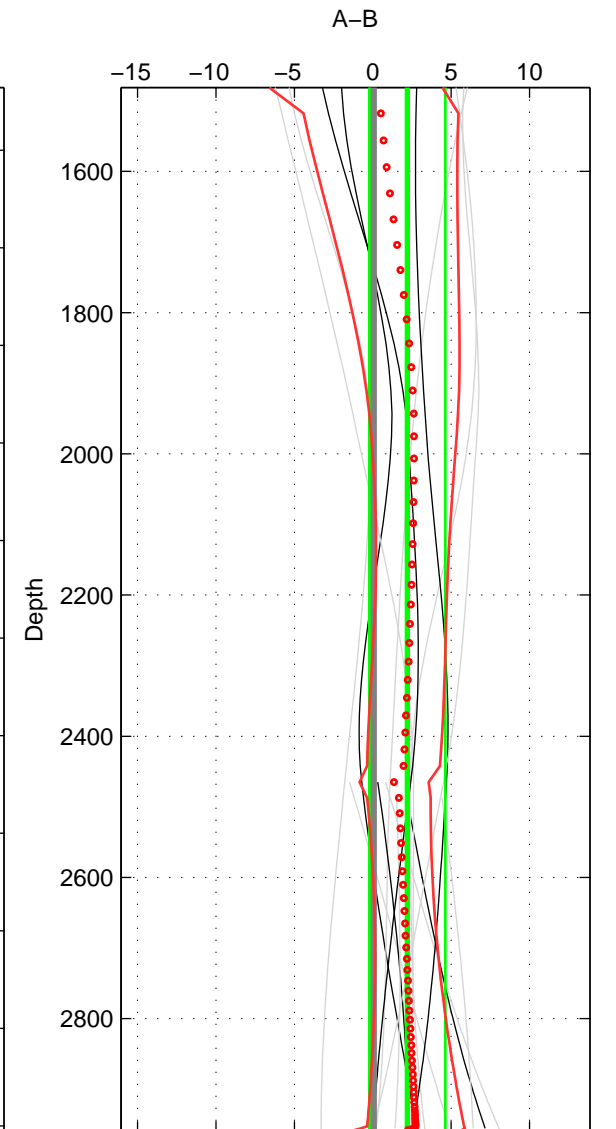

Cruise A (red). Date: Jun 2001 Cruisename: 574-49HO20010604

Cruise B (blue). Date: Jul 2001 Cruisename: 575-49HO20010710

*** "Favourite" values are means of spaces 1 2 3.

	Offset	O.StDev	Ratio	R.Stdev	Rating
SIGMA:	2.442	2.629	1.001	0.001	4
THETA:	1.772	2.420	1.001	0.001	4
DEPTH:	2.206	2.422	1.001	0.001	4
FAV.:	2.140	2.490	1.001	0.001	4

Profiles of A: 5
 Profiles of B: 6
 Diff profs : 14
 WMoffset (A-B): 2.4423
 WMoffset stdev: 2.6293
 WMratio (A/B): 1.001
 WMratio stdev: 0.0010923

Quality (1-5): 4

Profiles of A: 5
 Profiles of B: 6
 Diff profs : 14
 WMoffset (A-B): 1.7723
 WMoffset stdev: 2.4202
 WMratio (A/B): 1.0007
 WMratio stdev: 0.0010042

Quality (1-5): 4

Profiles of A: 5
 Profiles of B: 6
 Diff profs : 14
 WMoffset (A-B): 2.2064
 WMoffset stdev: 2.4219
 WMratio (A/B): 1.0009
 WMratio stdev: 0.0010049

Quality (1-5): 4