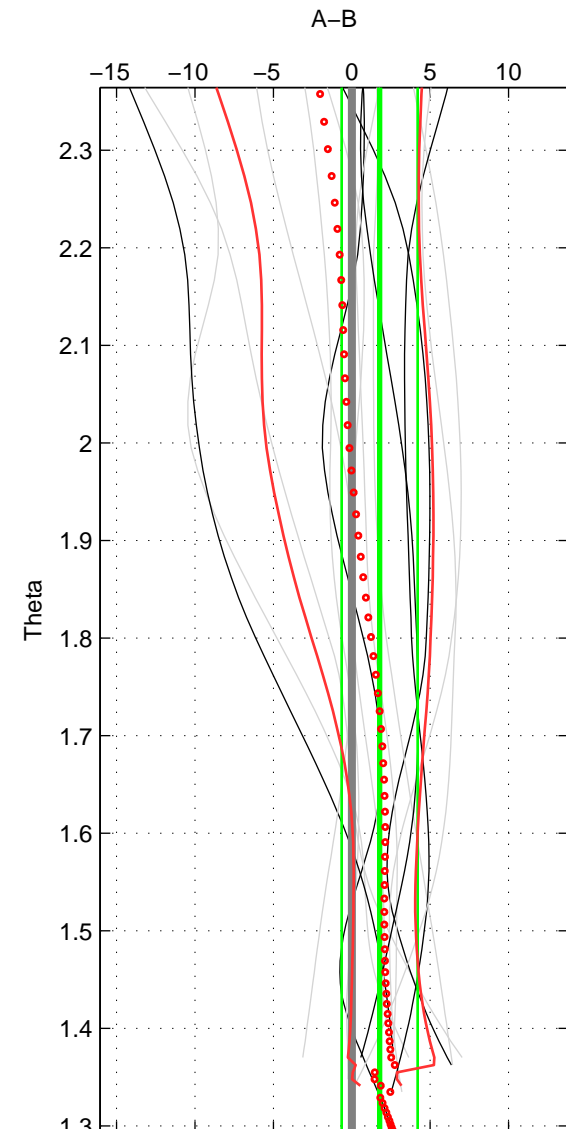

Cruise A (red). Date: Jun 2001 Cruisename: 574-49HO20010604

Cruise B (blue). Date: Jul 2001 Cruisename: 575-49HO20010710

*** "Favourite" values are means of spaces 1 2 3.

	Offset	O.StDev	Ratio	R.Stdev	Rating
SIGMA:	2.442	2.629	1.001	0.001	4
THETA:	1.772	2.420	1.001	0.001	4
DEPTH:	2.206	2.422	1.001	0.001	4
FAV.:	2.140	2.490	1.001	0.001	4

Profiles of A: 5
 Profiles of B: 6
 Diff profs : 14
 WMoffset (A-B): 2.4423
 WMoffset stdev: 2.6293
 WMratio (A/B): 1.001
 WMratio stdev: 0.0010923

Quality (1-5): 4

Profiles of A: 5
 Profiles of B: 6
 Diff profs : 14
 WMoffset (A-B): 1.7723
 WMoffset stdev: 2.4202
 WMratio (A/B): 1.0007
 WMratio stdev: 0.0010042

Quality (1-5): 4

Profiles of A: 5
 Profiles of B: 6
 Diff profs : 14
 WMoffset (A-B): 2.2064
 WMoffset stdev: 2.4219
 WMratio (A/B): 1.0009
 WMratio stdev: 0.0010049

Quality (1-5): 4