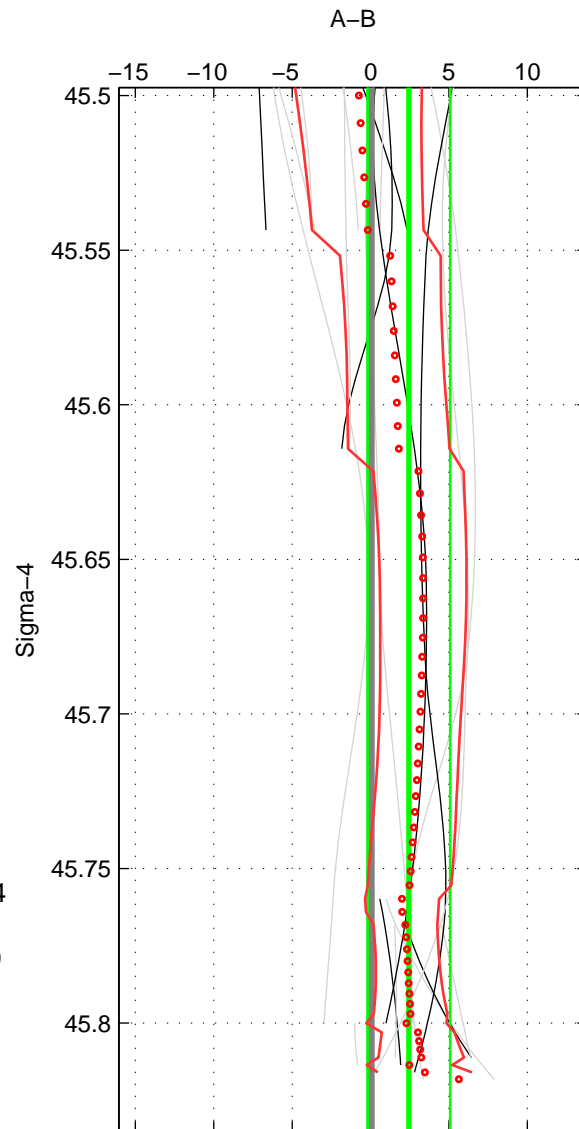

Cruise A (red). Date: Jun 2001 Cruisename: 574-49HO20010604

Cruise B (blue). Date: Jul 2001 Cruisename: 575-49HO20010710

*** "Favourite" values are means of spaces 1 2 3.

	Offset	O.StDev	Ratio	R.Stdev	Rating
SIGMA:	2.442	2.629	1.001	0.001	4
THETA:	1.772	2.420	1.001	0.001	4
DEPTH:	2.206	2.422	1.001	0.001	4
FAV.:	2.140	2.490	1.001	0.001	4

Profiles of A: 5
 Profiles of B: 6
 Diff profs : 14
 WMoffset (A-B): 2.4423
 WMoffset stdev: 2.6293
 WMratio (A/B): 1.001
 WMratio stdev: 0.0010923

Quality (1-5): 4

Profiles of A: 5
 Profiles of B: 6
 Diff profs : 14
 WMoffset (A-B): 1.7723
 WMoffset stdev: 2.4202
 WMratio (A/B): 1.0007
 WMratio stdev: 0.0010042

Quality (1-5): 4

Profiles of A: 5
 Profiles of B: 6
 Diff profs : 14
 WMoffset (A-B): 2.2064
 WMoffset stdev: 2.4219
 WMratio (A/B): 1.0009
 WMratio stdev: 0.0010049

Quality (1-5): 4