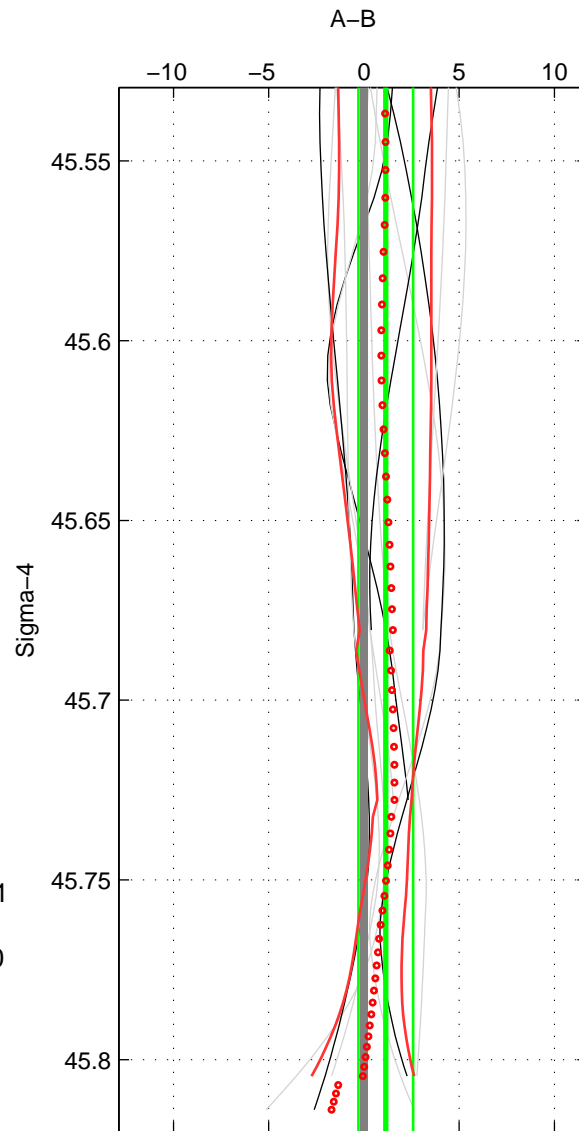

Cruise A (red). Date: Jun 1999 Cruisename: 568-49HO19990601

Cruise B (blue). Date: Jul 2001 Cruisename: 575-49HO20010710

*** "Favourite" values are means of spaces 1 2 3.

	Offset	O.StDev	Ratio	R.Stdev	Rating
SIGMA:	1.151	1.437	1.000	0.001	4
THETA:	1.336	1.649	1.001	0.001	4
DEPTH:	0.037	1.878	1.000	0.001	4
FAV.:	0.841	1.655	1.000	0.001	4

Profiles of A: 4
 Profiles of B: 5
 Diff profs : 11
 WMoffset (A-B): 1.1507
 WMoffset stdev: 1.4373
 WMratio (A/B): 1.0005
 WMratio stdev: 0.0005969

Quality (1-5): 4

Profiles of A: 4
 Profiles of B: 5
 Diff profs : 11
 WMoffset (A-B): 1.3359
 WMoffset stdev: 1.6488
 WMratio (A/B): 1.0006
 WMratio stdev: 0.00068488

Quality (1-5): 4

Profiles of A: 4
 Profiles of B: 5
 Diff profs : 11
 WMoffset (A-B): 0.03729
 WMoffset stdev: 1.8776
 WMratio (A/B): 1
 WMratio stdev: 0.00077877

Quality (1-5): 4