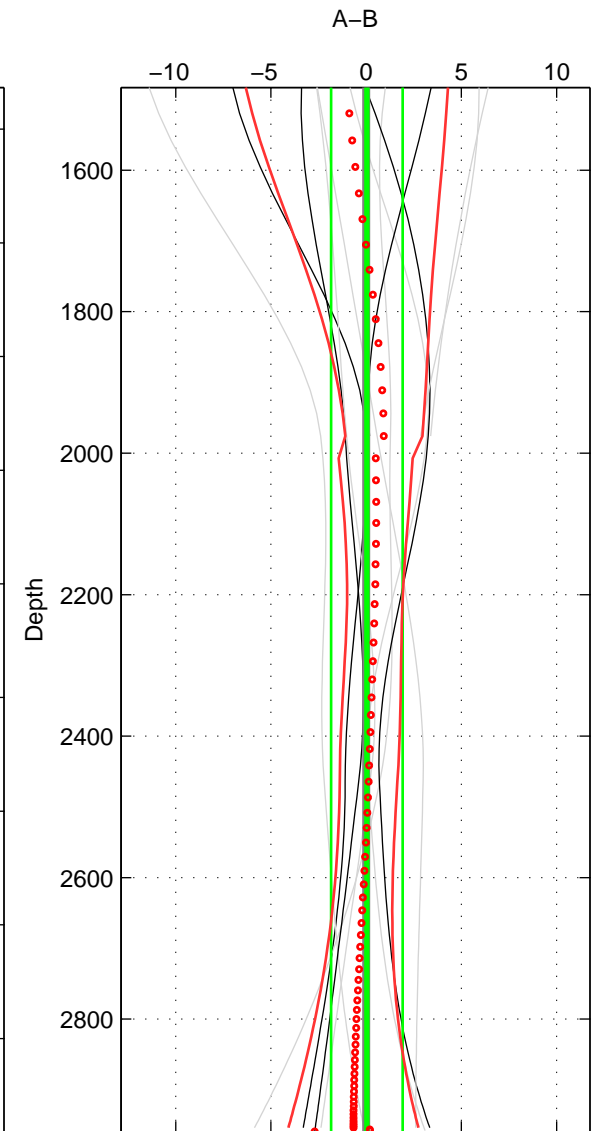

Cruise A (red). Date: Jun 1999 Cruisename: 568-49HO19990601

Cruise B (blue). Date: Jul 2001 Cruisename: 575-49HO20010710

*** "Favourite" values are means of spaces 1 2 3.

	Offset	O.StDev	Ratio	R.Stdev	Rating
SIGMA:	1.151	1.437	1.000	0.001	4
THETA:	1.336	1.649	1.001	0.001	4
DEPTH:	0.037	1.878	1.000	0.001	4
FAV.:	0.841	1.655	1.000	0.001	4

Profiles of A: 4
 Profiles of B: 5
 Diff profs : 11
 WMoffset (A-B): 1.1507
 WMoffset stdev: 1.4373
 WMratio (A/B): 1.0005
 WMratio stdev: 0.0005969

Quality (1-5): 4

Profiles of A: 4
 Profiles of B: 5
 Diff profs : 11
 WMoffset (A-B): 1.3359
 WMoffset stdev: 1.6488
 WMratio (A/B): 1.0006
 WMratio stdev: 0.00068488

Quality (1-5): 4

Profiles of A: 4
 Profiles of B: 5
 Diff profs : 11
 WMoffset (A-B): 0.03729
 WMoffset stdev: 1.8776
 WMratio (A/B): 1
 WMratio stdev: 0.00077877

Quality (1-5): 4