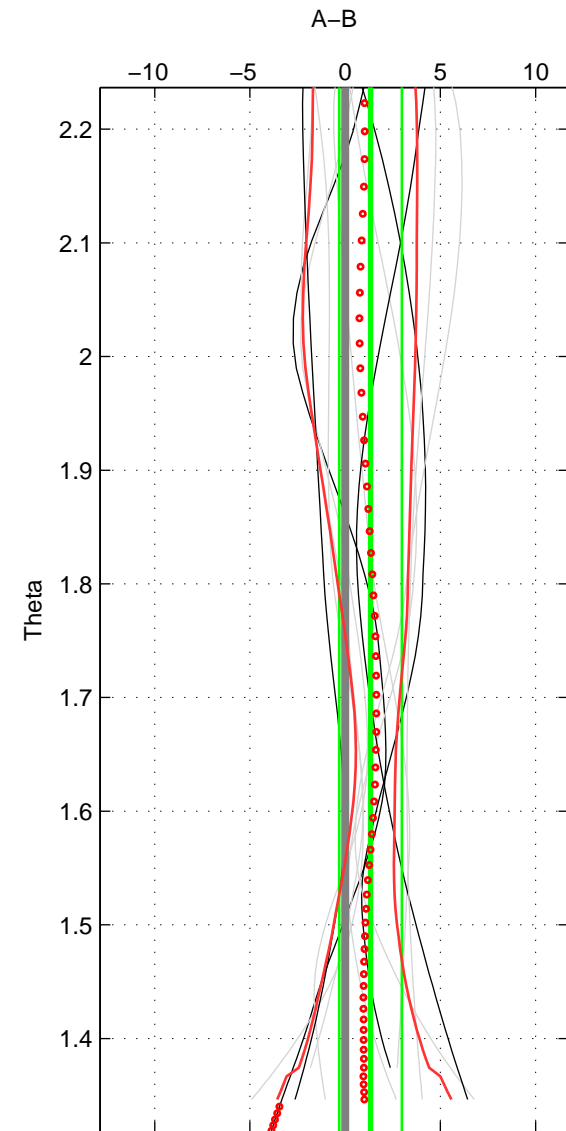

Cruise A (red). Date: Jun 1999 Cruisename: 568-49HO19990601

Cruise B (blue). Date: Jul 2001 Cruisename: 575-49HO20010710

*** "Favourite" values are means of spaces 1 2 3.

	Offset	O.StDev	Ratio	R.Stdev	Rating
SIGMA:	1.151	1.437	1.000	0.001	4
THETA:	1.336	1.649	1.001	0.001	4
DEPTH:	0.037	1.878	1.000	0.001	4
FAV.:	0.841	1.655	1.000	0.001	4

Profiles of A: 4
 Profiles of B: 5
 Diff profs : 11
 WMoffset (A-B): 1.1507
 WMoffset stdev: 1.4373
 WMratio (A/B): 1.0005
 WMratio stdev: 0.0005969

Quality (1-5): 4

Profiles of A: 4
 Profiles of B: 5
 Diff profs : 11
 WMoffset (A-B): 1.3359
 WMoffset stdev: 1.6488
 WMratio (A/B): 1.0006
 WMratio stdev: 0.00068488

Quality (1-5): 4

Profiles of A: 4
 Profiles of B: 5
 Diff profs : 11
 WMoffset (A-B): 0.03729
 WMoffset stdev: 1.8776
 WMratio (A/B): 1
 WMratio stdev: 0.00077877

Quality (1-5): 4