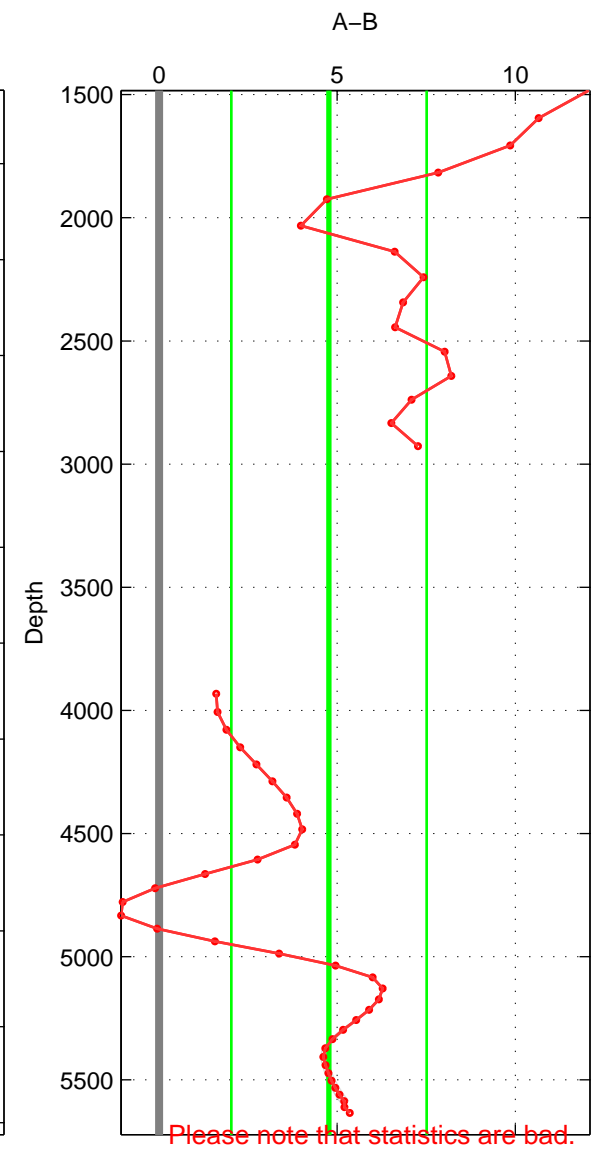

Cruise A (red). Date: Aug 1993 Cruisename: 498-325019930705
 Cruise B (blue). Date: Jun 1999 Cruisename: 578-49K619990523

*** "Favourite" values are means of spaces 1 2 3.

	Offset	O.StDev	Ratio	R.Stdev	Rating
SIGMA:	5.636	1.833	1.002	0.001	2
THETA:	5.069	1.755	1.002	0.001	2
DEPTH:	4.769	2.740	1.002	0.001	2
FAV. :	5.158	2.109	1.002	0.001	2

Profiles of A: 1
 Profiles of B: 2
 Diff profs : 2
 WMoffset (A-B): 5.6357
 WMoffset stdev: 1.833
 WMratio (A/B): 1.0023
 WMratio stdev: 0.000765

Quality (1-5): 2

Profiles of A: 1
 Profiles of B: 2
 Diff profs : 2
 WMoffset (A-B): 5.0692
 WMoffset stdev: 1.7549
 WMratio (A/B): 1.0021
 WMratio stdev: 0.00073106

Quality (1-5): 2

Profiles of A: 1
 Profiles of B: 2
 Diff profs : 2
 WMoffset (A-B): 4.7688
 WMoffset stdev: 2.7396
 WMratio (A/B): 1.002
 WMratio stdev: 0.0011406

Quality (1-5): 2