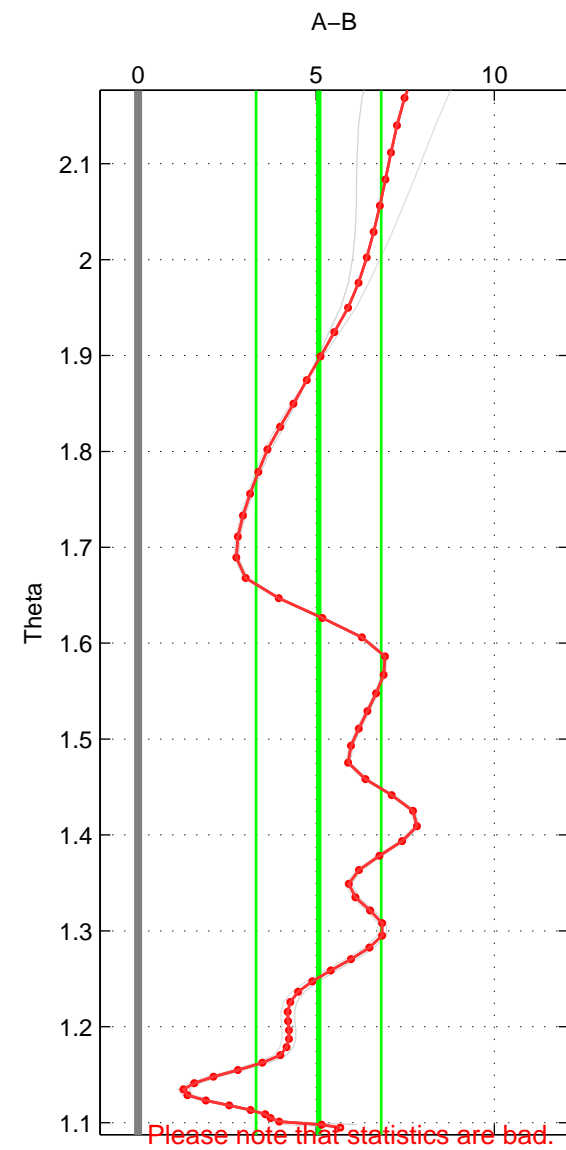

Cruise A (red). Date: Aug 1993 Cruisename: 498-325019930705
 Cruise B (blue). Date: Jun 1999 Cruisename: 578-49K619990523

*** "Favourite" values are means of spaces 1 2 3.

	Offset	O.StDev	Ratio	R.Stdev	Rating
SIGMA:	5.636	1.833	1.002	0.001	2
THETA:	5.069	1.755	1.002	0.001	2
DEPTH:	4.769	2.740	1.002	0.001	2
FAV. :	5.158	2.109	1.002	0.001	2

Profiles of A: 1
 Profiles of B: 2
 Diff profs : 2
 WMoffset (A-B): 5.6357
 WMoffset stdev: 1.833
 WMratio (A/B): 1.0023
 WMratio stdev: 0.000765

Quality (1-5): 2

Profiles of A: 1
 Profiles of B: 2
 Diff profs : 2
 WMoffset (A-B): 5.0692
 WMoffset stdev: 1.7549
 WMratio (A/B): 1.0021
 WMratio stdev: 0.00073106

Quality (1-5): 2

Profiles of A: 1
 Profiles of B: 2
 Diff profs : 2
 WMoffset (A-B): 4.7688
 WMoffset stdev: 2.7396
 WMratio (A/B): 1.002
 WMratio stdev: 0.0011406

Quality (1-5): 2