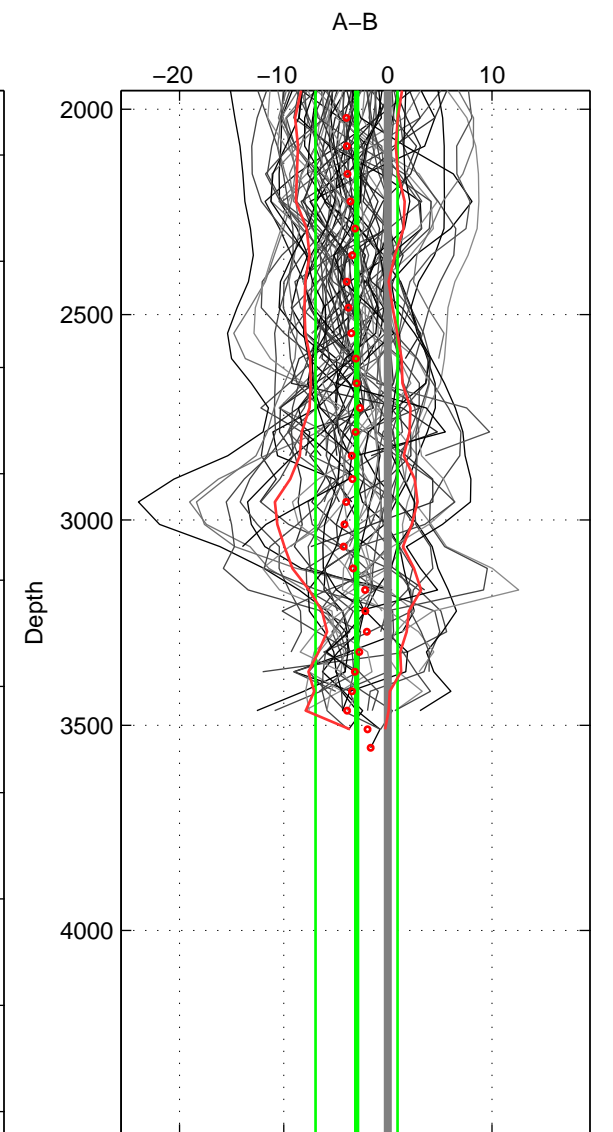

Cruise A (red). Date: May 2008 Cruisename: 199-18HU20080520

Cruise B (blue). Date: May 2009 Cruisename: 200-18HU20090517

*** "Favourite" values are means of spaces 1 2 3.

	Offset	O.StDev	Ratio	R.Stdev	Rating
SIGMA:	-3.225	4.485	0.999	0.002	5
THETA:	-3.019	4.642	0.999	0.002	5
DEPTH:	-3.007	3.945	0.999	0.002	5
FAV. :	-3.084	4.357	0.999	0.002	5

Profiles of A: 23
 Profiles of B: 17
 Diff profs : 84
 WMoffset (A-B): -3.2249
 WMoffset stdev: 4.4854
 WMratio (A/B): 0.9986
 WMratio stdev: 0.001945

Quality (1-5): 5

Profiles of A: 23
 Profiles of B: 17
 Diff profs : 84
 WMoffset (A-B): -3.0189
 WMoffset stdev: 4.6419
 WMratio (A/B): 0.99869
 WMratio stdev: 0.0020131

Quality (1-5): 5

Profiles of A: 23
 Profiles of B: 17
 Diff profs : 84
 WMoffset (A-B): -3.0073
 WMoffset stdev: 3.9446
 WMratio (A/B): 0.9987
 WMratio stdev: 0.0017103

Quality (1-5): 5