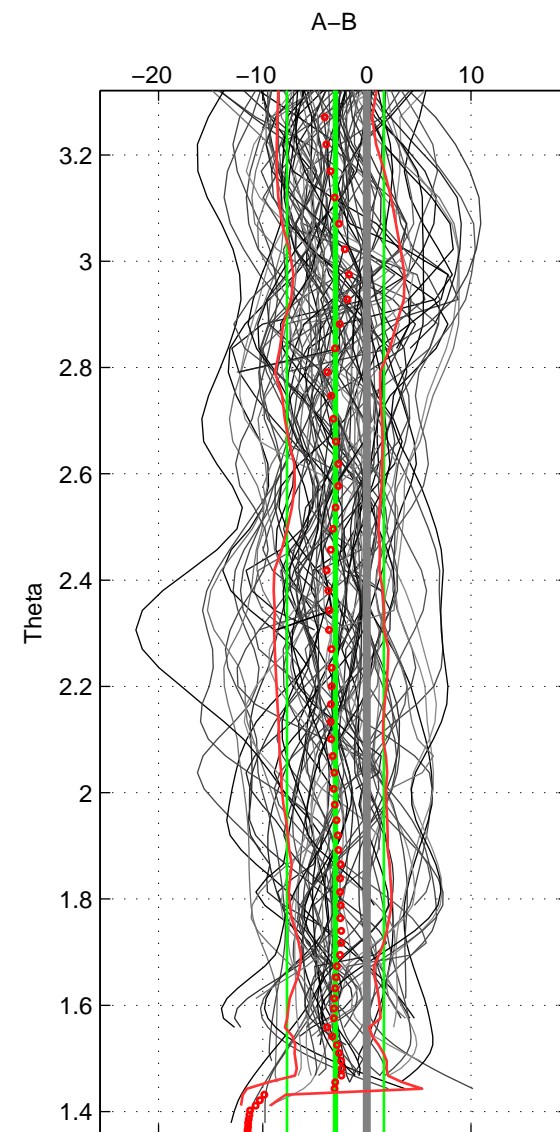

Cruise A (red). Date: May 2008 Cruisename: 199-18HU20080520

Cruise B (blue). Date: May 2009 Cruisename: 200-18HU20090517

*** "Favourite" values are means of spaces 1 2 3.

	Offset	O.StDev	Ratio	R.Stdev	Rating
SIGMA:	-3.225	4.485	0.999	0.002	5
THETA:	-3.019	4.642	0.999	0.002	5
DEPTH:	-3.007	3.945	0.999	0.002	5
FAV. :	-3.084	4.357	0.999	0.002	5

Profiles of A: 23
 Profiles of B: 17
 Diff profs : 84
 WMoffset (A-B): -3.2249
 WMoffset stdev: 4.4854
 WMratio (A/B): 0.9986
 WMratio stdev: 0.001945

Quality (1-5): 5

Profiles of A: 23
 Profiles of B: 17
 Diff profs : 84
 WMoffset (A-B): -3.0189
 WMoffset stdev: 4.6419
 WMratio (A/B): 0.99869
 WMratio stdev: 0.0020131

Quality (1-5): 5

Profiles of A: 23
 Profiles of B: 17
 Diff profs : 84
 WMoffset (A-B): -3.0073
 WMoffset stdev: 3.9446
 WMratio (A/B): 0.9987
 WMratio stdev: 0.0017103

Quality (1-5): 5