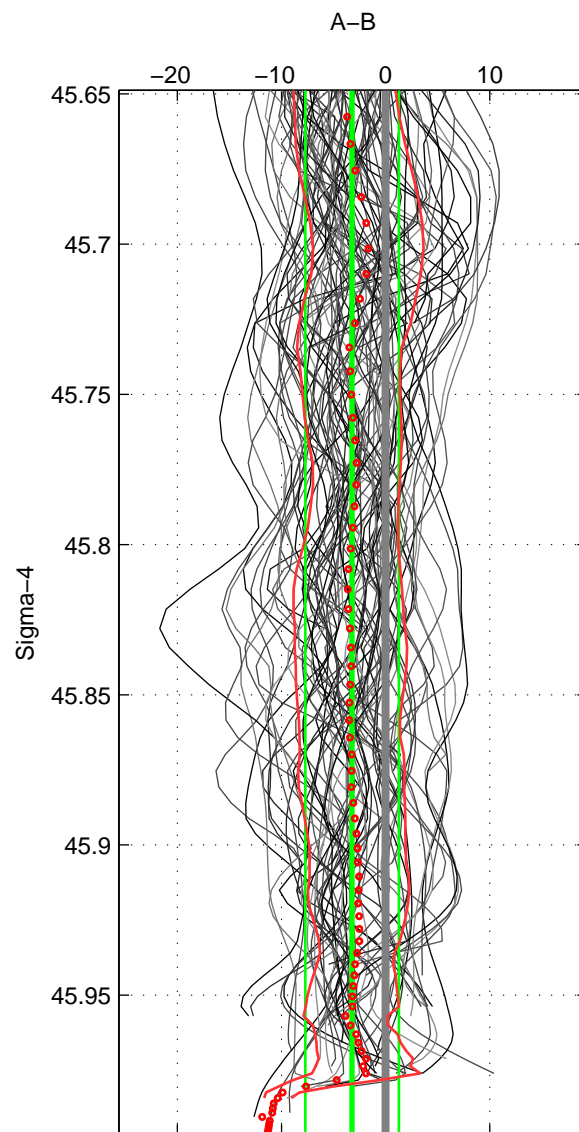

Cruise A (red). Date: May 2008 Cruisename: 199-18HU20080520

Cruise B (blue). Date: May 2009 Cruisename: 200-18HU20090517

*** "Favourite" values are means of spaces 1 2 3.

	Offset	O.StDev	Ratio	R.Stdev	Rating
SIGMA:	-3.225	4.485	0.999	0.002	5
THETA:	-3.019	4.642	0.999	0.002	5
DEPTH:	-3.007	3.945	0.999	0.002	5
FAV. :	-3.084	4.357	0.999	0.002	5

Profiles of A: 23
 Profiles of B: 17
 Diff profs : 84
 WMoffset (A-B): -3.2249
 WMoffset stdev: 4.4854
 WMratio (A/B): 0.9986
 WMratio stdev: 0.001945

Quality (1-5): 5

Profiles of A: 23
 Profiles of B: 17
 Diff profs : 84
 WMoffset (A-B): -3.0189
 WMoffset stdev: 4.6419
 WMratio (A/B): 0.99869
 WMratio stdev: 0.0020131

Quality (1-5): 5

Profiles of A: 23
 Profiles of B: 17
 Diff profs : 84
 WMoffset (A-B): -3.0073
 WMoffset stdev: 3.9446
 WMratio (A/B): 0.9987
 WMratio stdev: 0.0017103

Quality (1-5): 5