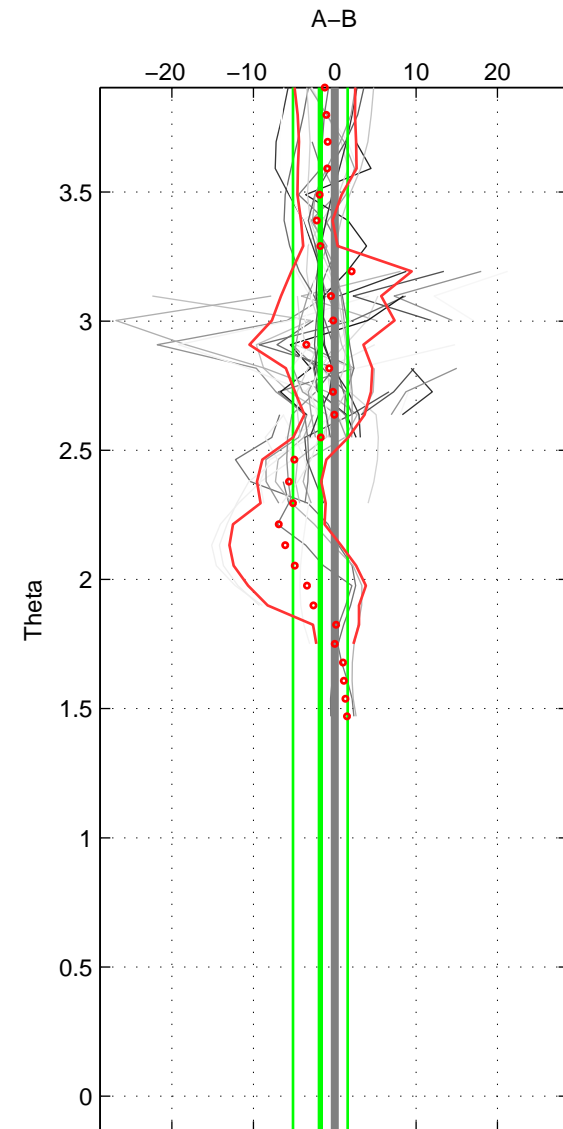

Cruise A (red). Date: Mar 2002 Cruisename: 213-29HE20020304

Cruise B (blue). Date: Apr 2013 Cruisename: 218-29HE20130320

\*\*\* "Favourite" values are means of spaces 1 2 3.

	Offset	O.StDev	Ratio	R.Stdev	Rating
SIGMA:	-1.784	4.959	0.999	0.002	3
THETA:	-1.762	3.352	0.999	0.001	3
DEPTH:	-0.824	3.910	1.000	0.002	3
FAV. :	-1.456	4.073	0.999	0.002	3

Profiles of A: 13  
 Profiles of B: 41  
 Diff profs : 41  
 WMoffset (A-B): -1.7838  
 WMoffset stdev: 4.9586  
 WMratio (A/B): 0.99924  
 WMratio stdev: 0.002121

Quality (1-5): 3

Profiles of A: 13  
 Profiles of B: 41  
 Diff profs : 41  
 WMoffset (A-B): -1.7615  
 WMoffset stdev: 3.3516  
 WMratio (A/B): 0.99925  
 WMratio stdev: 0.0014366

Quality (1-5): 3

Profiles of A: 13  
 Profiles of B: 41  
 Diff profs : 41  
 WMoffset (A-B): -0.82414  
 WMoffset stdev: 3.9096  
 WMratio (A/B): 0.99965  
 WMratio stdev: 0.0016749

Quality (1-5): 3