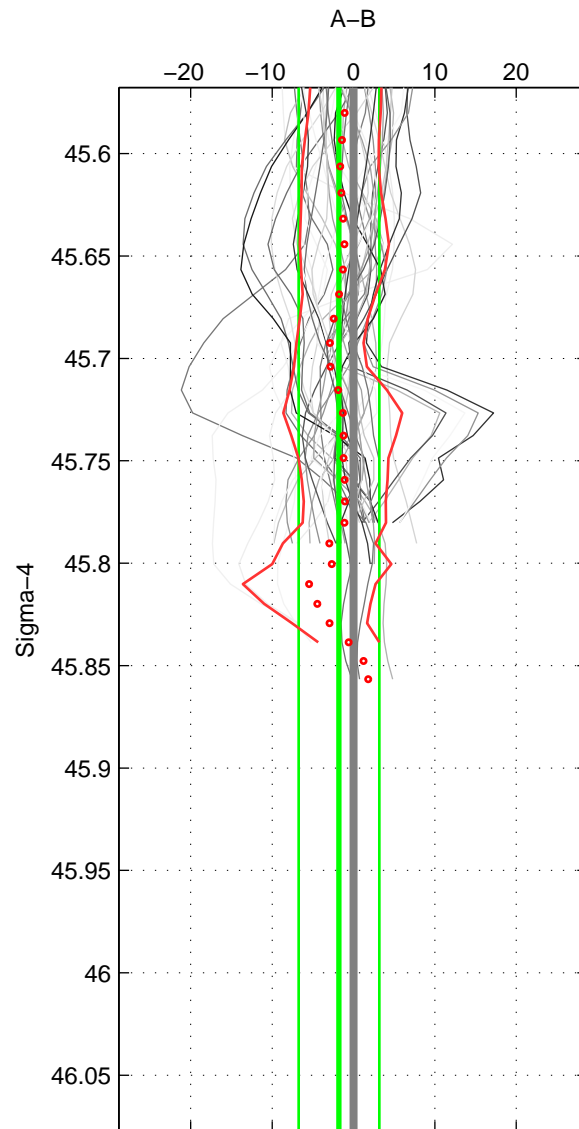

Cruise A (red). Date: Mar 2002 Cruisename: 213-29HE20020304

Cruise B (blue). Date: Apr 2013 Cruisename: 218-29HE20130320

\*\*\* "Favourite" values are means of spaces 1 2 3.

	Offset	O.StDev	Ratio	R.Stdev	Rating
SIGMA:	-1.784	4.959	0.999	0.002	3
THETA:	-1.762	3.352	0.999	0.001	3
DEPTH:	-0.824	3.910	1.000	0.002	3
FAV. :	-1.456	4.073	0.999	0.002	3

Profiles of A: 13  
 Profiles of B: 41  
 Diff profs : 41  
 WMoffset (A-B): -1.7838  
 WMoffset stdev: 4.9586  
 WMratio (A/B): 0.99924  
 WMratio stdev: 0.002121

Quality (1-5): 3

Profiles of A: 13  
 Profiles of B: 41  
 Diff profs : 41  
 WMoffset (A-B): -1.7615  
 WMoffset stdev: 3.3516  
 WMratio (A/B): 0.99925  
 WMratio stdev: 0.0014366

Quality (1-5): 3

Profiles of A: 13  
 Profiles of B: 41  
 Diff profs : 41  
 WMoffset (A-B): -0.82414  
 WMoffset stdev: 3.9096  
 WMratio (A/B): 0.99965  
 WMratio stdev: 0.0016749

Quality (1-5): 3