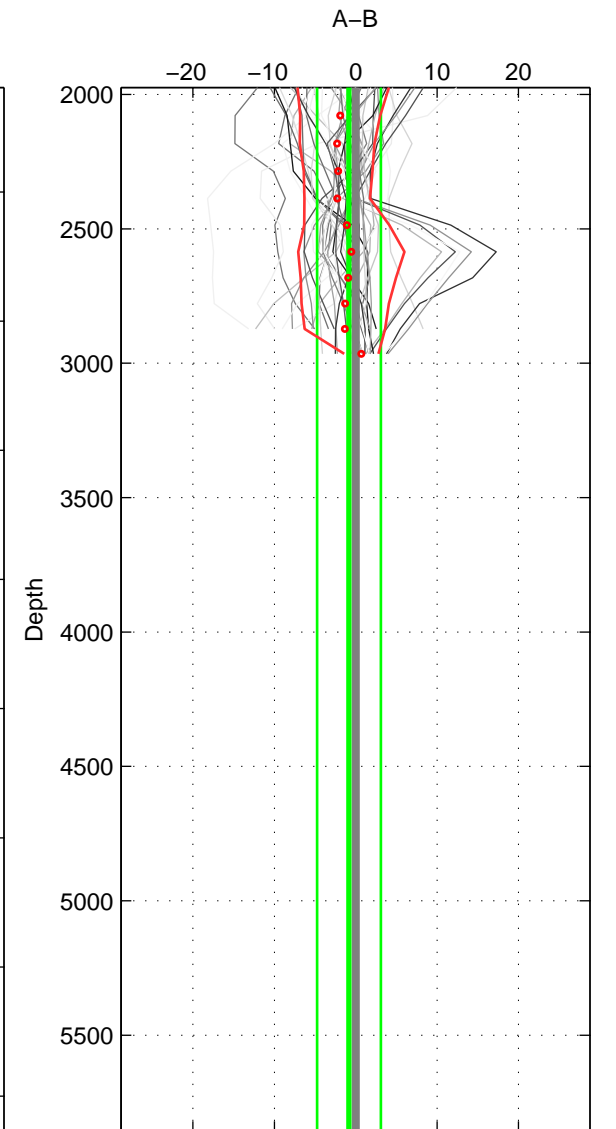

Cruise A (red). Date: Mar 2002 Cruisename: 213-29HE20020304

Cruise B (blue). Date: Apr 2013 Cruisename: 218-29HE20130320

\*\*\* "Favourite" values are means of spaces 1 2 3.

	Offset	O.StDev	Ratio	R.Stdev	Rating
SIGMA:	-1.784	4.959	0.999	0.002	3
THETA:	-1.762	3.352	0.999	0.001	3
DEPTH:	-0.824	3.910	1.000	0.002	3
FAV. :	-1.456	4.073	0.999	0.002	3

Profiles of A: 13  
 Profiles of B: 41  
 Diff profs : 41  
 WMoffset (A-B): -1.7838  
 WMoffset stdev: 4.9586  
 WMratio (A/B): 0.99924  
 WMratio stdev: 0.002121

Quality (1-5): 3

Profiles of A: 13  
 Profiles of B: 41  
 Diff profs : 41  
 WMoffset (A-B): -1.7615  
 WMoffset stdev: 3.3516  
 WMratio (A/B): 0.99925  
 WMratio stdev: 0.0014366

Quality (1-5): 3

Profiles of A: 13  
 Profiles of B: 41  
 Diff profs : 41  
 WMoffset (A-B): -0.82414  
 WMoffset stdev: 3.9096  
 WMratio (A/B): 0.99965  
 WMratio stdev: 0.0016749

Quality (1-5): 3