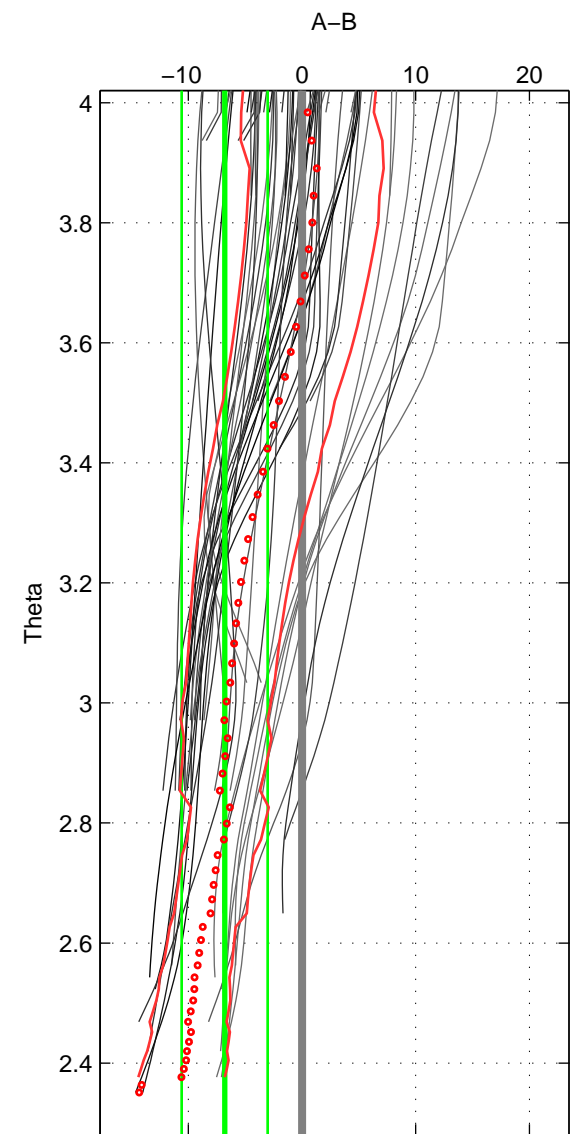

Cruise A (red). Date: May 1993 Cruisename: 204-29CS19930510  
 Cruise B (blue). Date: Aug 1997 Cruisename: 314-74DI19970807

\*\*\* "Favourite" values are means of spaces 1 2 3.

	Offset	O.StDev	Ratio	R.Stdev	Rating
SIGMA:	-8.065	1.949	0.997	0.001	4
THETA:	-6.806	3.781	0.997	0.002	4
DEPTH:	-5.188	2.118	0.998	0.001	4
FAV.:	-6.686	2.616	0.997	0.001	4

Profiles of A: 9  
 Profiles of B: 12  
 Diff profs: 59  
 WMoffset (A-B): -8.0654  
 WMoffset stdev: 1.9494  
 WMratio (A/B): 0.99654  
 WMratio stdev: 0.00083408

Quality (1-5): 4

Profiles of A: 9  
 Profiles of B: 12  
 Diff profs: 62  
 WMoffset (A-B): -6.8063  
 WMoffset stdev: 3.7805  
 WMratio (A/B): 0.99708  
 WMratio stdev: 0.0016173

Quality (1-5): 4

Profiles of A: 10  
 Profiles of B: 12  
 Diff profs: 64  
 WMoffset (A-B): -5.1877  
 WMoffset stdev: 2.118  
 WMratio (A/B): 0.99777  
 WMratio stdev: 0.00090743

Quality (1-5): 4