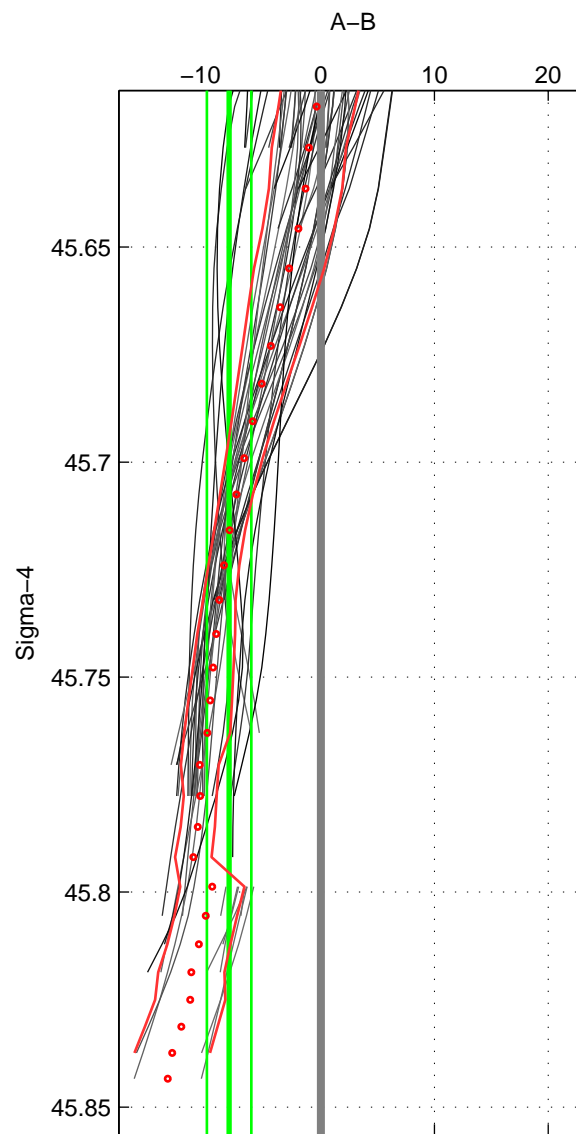

Cruise A (red). Date: May 1993 Cruisename: 204-29CS19930510  
 Cruise B (blue). Date: Aug 1997 Cruisename: 314-74DI19970807

\*\*\* "Favourite" values are means of spaces 1 2 3.

	Offset	O.StDev	Ratio	R.Stdev	Rating
SIGMA:	-8.065	1.949	0.997	0.001	4
THETA:	-6.806	3.781	0.997	0.002	4
DEPTH:	-5.188	2.118	0.998	0.001	4
FAV.:	-6.686	2.616	0.997	0.001	4

Profiles of A: 9  
 Profiles of B: 12  
 Diff profs: 59  
 WMoffset (A-B): -8.0654  
 WMoffset stdev: 1.9494  
 WMratio (A/B): 0.99654  
 WMratio stdev: 0.00083408

Quality (1-5): 4

Profiles of A: 9  
 Profiles of B: 12  
 Diff profs: 62  
 WMoffset (A-B): -6.8063  
 WMoffset stdev: 3.7805  
 WMratio (A/B): 0.99708  
 WMratio stdev: 0.0016173

Quality (1-5): 4

Profiles of A: 10  
 Profiles of B: 12  
 Diff profs: 64  
 WMoffset (A-B): -5.1877  
 WMoffset stdev: 2.118  
 WMratio (A/B): 0.99777  
 WMratio stdev: 0.00090743

Quality (1-5): 4