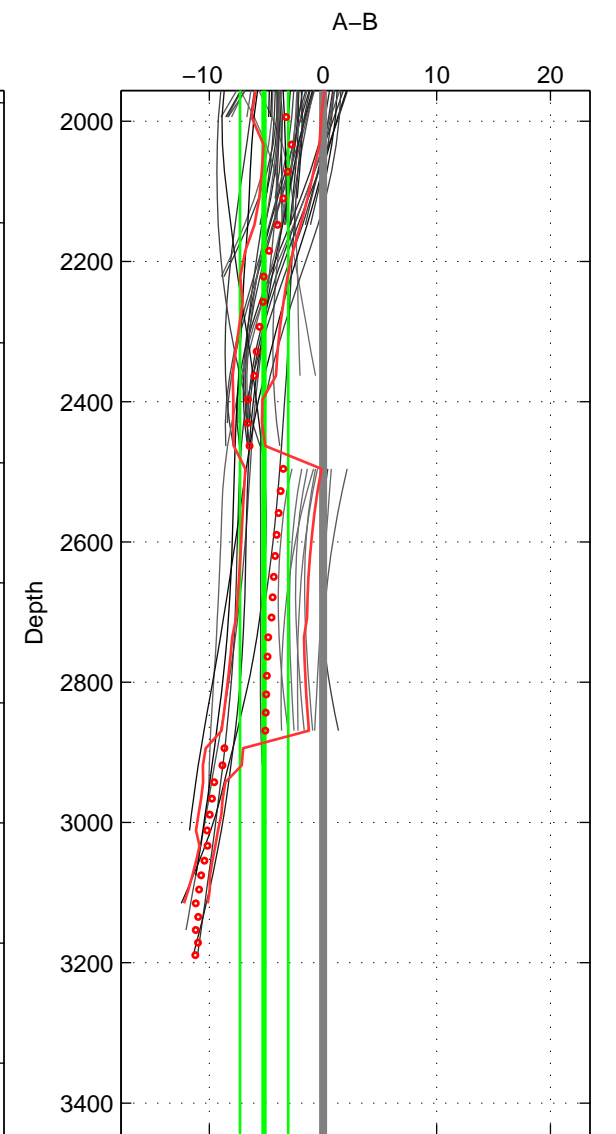

Cruise A (red). Date: May 1993 Cruisename: 204-29CS19930510  
 Cruise B (blue). Date: Aug 1997 Cruisename: 314-74DI19970807

\*\*\* "Favourite" values are means of spaces 1 2 3.

	Offset	O.StDev	Ratio	R.Stdev	Rating
SIGMA:	-8.065	1.949	0.997	0.001	4
THETA:	-6.806	3.781	0.997	0.002	4
DEPTH:	-5.188	2.118	0.998	0.001	4
FAV.:	-6.686	2.616	0.997	0.001	4

Profiles of A: 9  
 Profiles of B: 12  
 Diff profs: 59  
 WMoffset (A-B): -8.0654  
 WMoffset stdev: 1.9494  
 WMratio (A/B): 0.99654  
 WMratio stdev: 0.00083408

Quality (1-5): 4

Profiles of A: 9  
 Profiles of B: 12  
 Diff profs: 62  
 WMoffset (A-B): -6.8063  
 WMoffset stdev: 3.7805  
 WMratio (A/B): 0.99708  
 WMratio stdev: 0.0016173

Quality (1-5): 4

Profiles of A: 10  
 Profiles of B: 12  
 Diff profs: 64  
 WMoffset (A-B): -5.1877  
 WMoffset stdev: 2.118  
 WMratio (A/B): 0.99777  
 WMratio stdev: 0.00090743

Quality (1-5): 4