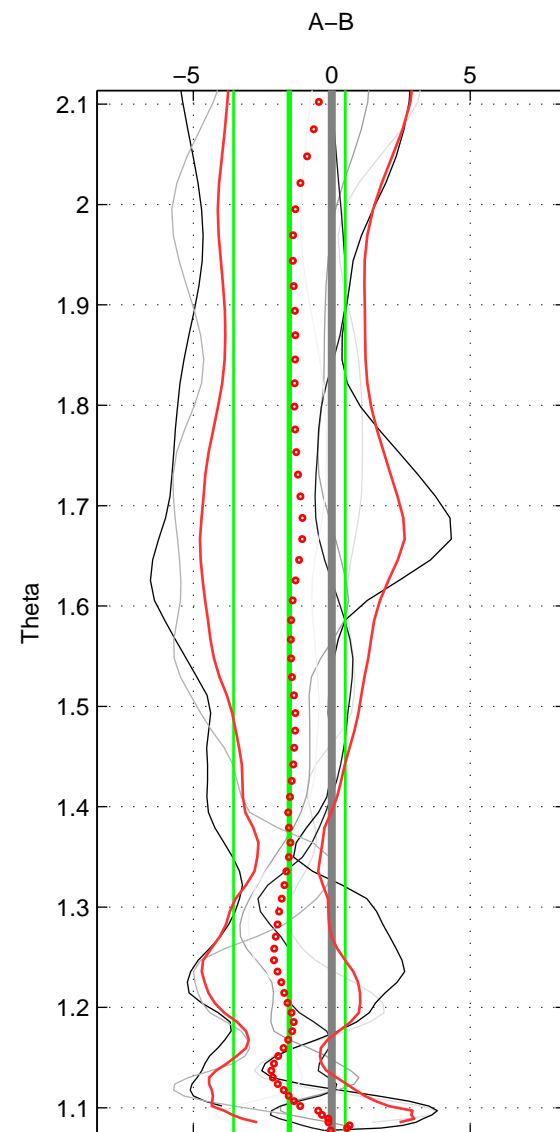

Cruise A (red). Date: Oct 2005 Cruisename: 606-49NZ20050913

Cruise B (blue). Date: Oct 2008 Cruisename: 615-49NZ20081011

\*\*\* "Favourite" values are means of spaces 1 2 3.

	Offset	O.StDev	Ratio	R.Stdev	Rating
SIGMA:	-1.762	2.034	0.999	0.001	5
THETA:	-1.534	2.016	0.999	0.001	5
DEPTH:	-1.603	1.962	0.999	0.001	5
FAV. :	-1.633	2.004	0.999	0.001	5

Profiles of A: 3  
 Profiles of B: 7  
 Diff profs : 7  
 WMoffset (A-B): -1.762  
 WMoffset stdev: 2.0336  
 WMratio (A/B): 0.99927  
 WMratio stdev: 0.00084263

Quality (1-5): 5

Profiles of A: 3  
 Profiles of B: 7  
 Diff profs : 7  
 WMoffset (A-B): -1.5339  
 WMoffset stdev: 2.0163  
 WMratio (A/B): 0.99936  
 WMratio stdev: 0.00083533

Quality (1-5): 5

Profiles of A: 3  
 Profiles of B: 7  
 Diff profs : 7  
 WMoffset (A-B): -1.6027  
 WMoffset stdev: 1.9616  
 WMratio (A/B): 0.99934  
 WMratio stdev: 0.00081274

Quality (1-5): 5