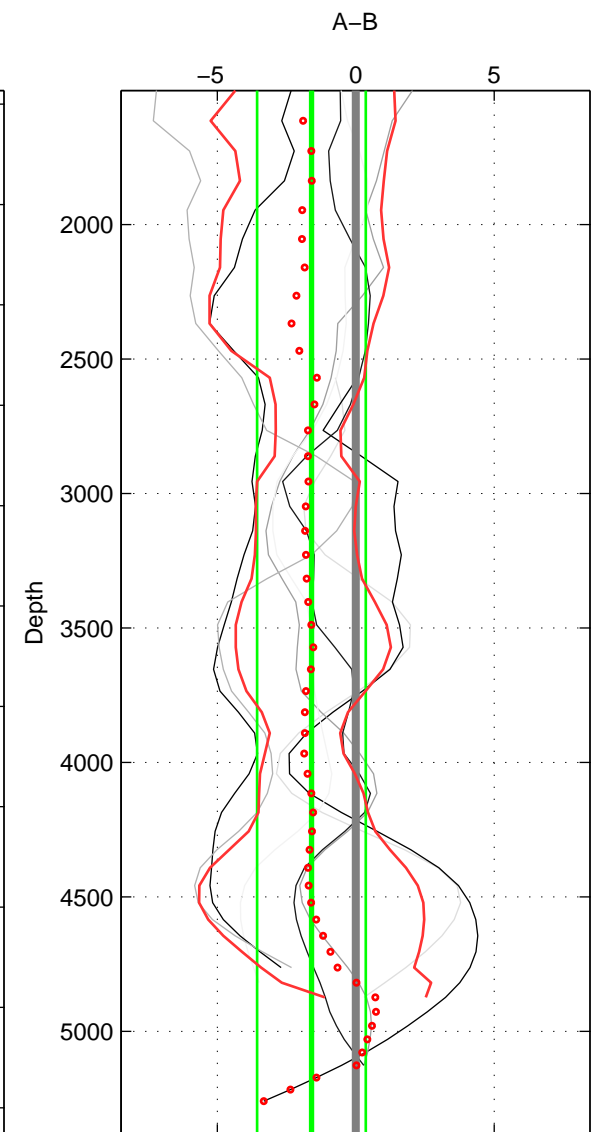

Cruise A (red). Date: Oct 2005 Cruisename: 606-49NZ20050913

Cruise B (blue). Date: Oct 2008 Cruisename: 615-49NZ20081011

\*\*\* "Favourite" values are means of spaces 1 2 3.

	Offset	O.StDev	Ratio	R.Stdev	Rating
SIGMA:	-1.762	2.034	0.999	0.001	5
THETA:	-1.534	2.016	0.999	0.001	5
DEPTH:	-1.603	1.962	0.999	0.001	5
FAV. :	-1.633	2.004	0.999	0.001	5

Profiles of A: 3  
 Profiles of B: 7  
 Diff profs : 7  
 WMoffset (A-B): -1.762  
 WMoffset stdev: 2.0336  
 WMratio (A/B): 0.99927  
 WMratio stdev: 0.00084263

Quality (1-5): 5

Profiles of A: 3  
 Profiles of B: 7  
 Diff profs : 7  
 WMoffset (A-B): -1.5339  
 WMoffset stdev: 2.0163  
 WMratio (A/B): 0.99936  
 WMratio stdev: 0.00083533

Quality (1-5): 5

Profiles of A: 3  
 Profiles of B: 7  
 Diff profs : 7  
 WMoffset (A-B): -1.6027  
 WMoffset stdev: 1.9616  
 WMratio (A/B): 0.99934  
 WMratio stdev: 0.00081274

Quality (1-5): 5