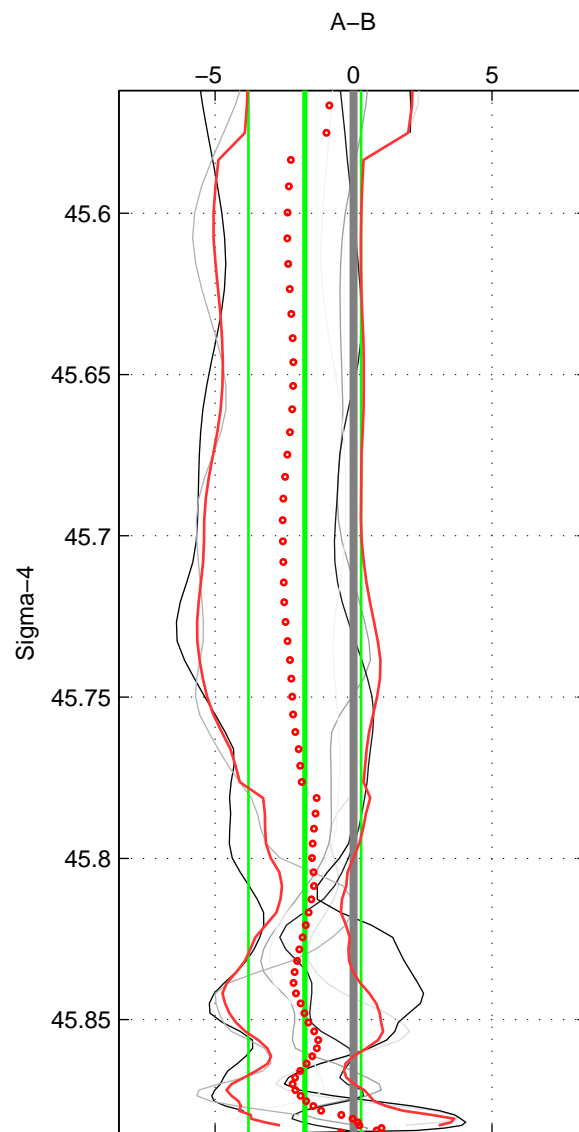

Cruise A (red). Date: Oct 2005 Cruisename: 606-49NZ20050913

Cruise B (blue). Date: Oct 2008 Cruisename: 615-49NZ20081011

\*\*\* "Favourite" values are means of spaces 1 2 3.

	Offset	O.StDev	Ratio	R.Stdev	Rating
SIGMA:	-1.762	2.034	0.999	0.001	5
THETA:	-1.534	2.016	0.999	0.001	5
DEPTH:	-1.603	1.962	0.999	0.001	5
FAV. :	-1.633	2.004	0.999	0.001	5

Profiles of A: 3  
 Profiles of B: 7  
 Diff profs : 7  
 WMoffset (A-B): -1.762  
 WMoffset stdev: 2.0336  
 WMratio (A/B): 0.99927  
 WMratio stdev: 0.00084263

Quality (1-5): 5

Profiles of A: 3  
 Profiles of B: 7  
 Diff profs : 7  
 WMoffset (A-B): -1.5339  
 WMoffset stdev: 2.0163  
 WMratio (A/B): 0.99936  
 WMratio stdev: 0.00083533

Quality (1-5): 5

Profiles of A: 3  
 Profiles of B: 7  
 Diff profs : 7  
 WMoffset (A-B): -1.6027  
 WMoffset stdev: 1.9616  
 WMratio (A/B): 0.99934  
 WMratio stdev: 0.00081274

Quality (1-5): 5