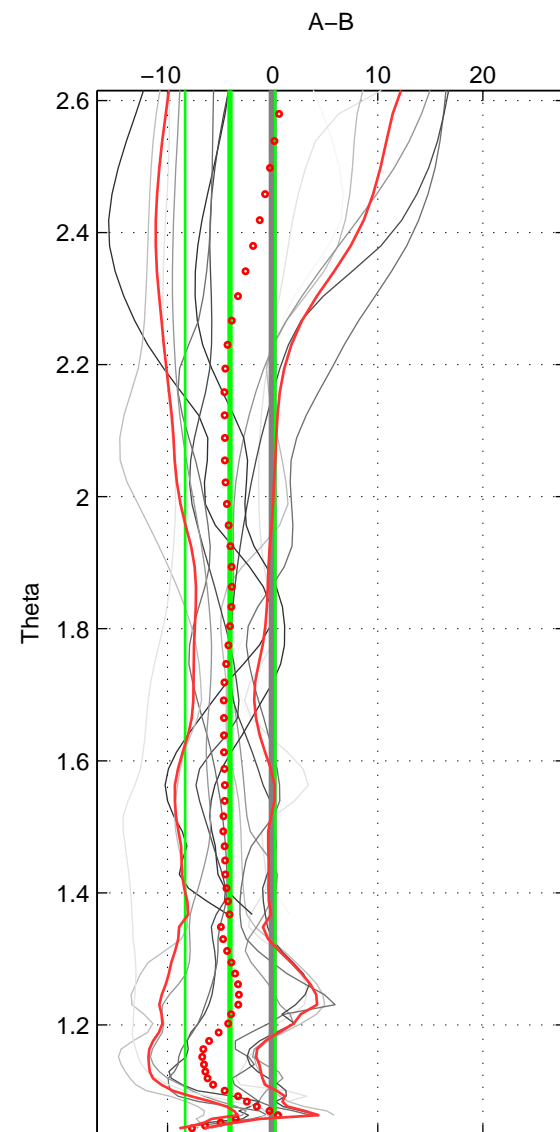

Cruise A (red). Date: Nov 1998 Cruisename: 582-49NZ19981030

Cruise B (blue). Date: Jun 2005 Cruisename: 605-49NZ20050525

\*\*\* "Favourite" values are means of spaces 1 2 3.

	Offset	O.StDev	Ratio	R.Stdev	Rating
SIGMA:	-3.036	2.908	0.999	0.001	5
THETA:	-4.055	4.275	0.998	0.002	5
DEPTH:	-2.859	2.601	0.999	0.001	5
FAV. :	-3.317	3.262	0.999	0.001	5

Profiles of A: 3  
 Profiles of B: 13  
 Diff profs : 13  
 WMoffset (A-B): -3.0357  
 WMoffset stdev: 2.9083  
 WMratio (A/B): 0.99875  
 WMratio stdev: 0.0012012

Quality (1-5): 5

Profiles of A: 3  
 Profiles of B: 13  
 Diff profs : 13  
 WMoffset (A-B): -4.0553  
 WMoffset stdev: 4.2753  
 WMratio (A/B): 0.99832  
 WMratio stdev: 0.0017662

Quality (1-5): 5

Profiles of A: 3  
 Profiles of B: 13  
 Diff profs : 13  
 WMoffset (A-B): -2.8592  
 WMoffset stdev: 2.6011  
 WMratio (A/B): 0.99882  
 WMratio stdev: 0.0010748

Quality (1-5): 5