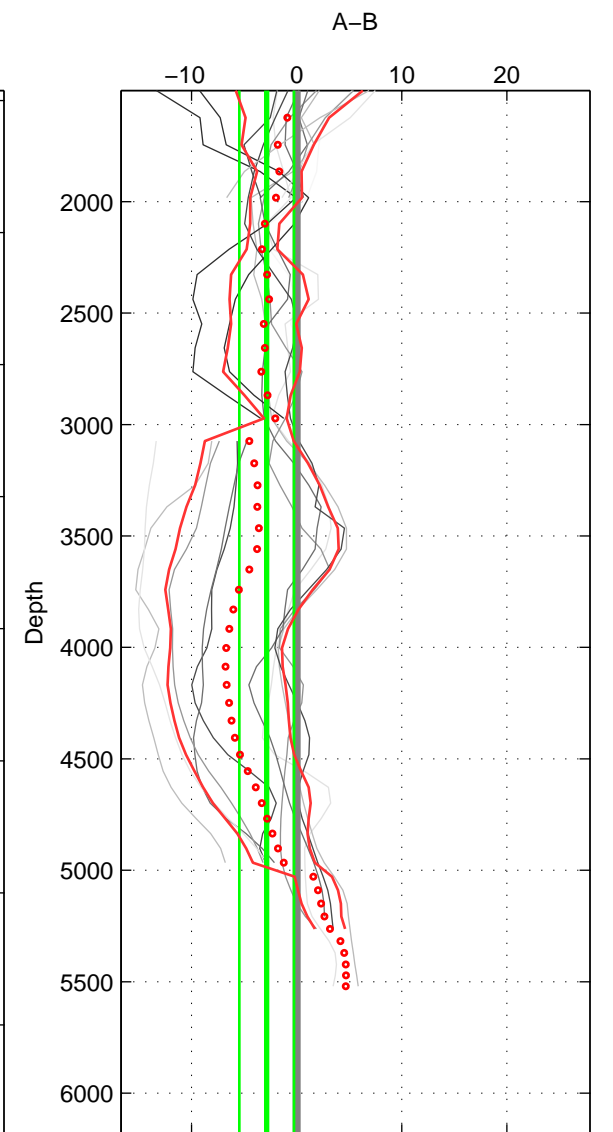

Cruise A (red). Date: Nov 1998 Cruisename: 582-49NZ19981030

Cruise B (blue). Date: Jun 2005 Cruisename: 605-49NZ20050525

\*\*\* "Favourite" values are means of spaces 1 2 3.

	Offset	O.StDev	Ratio	R.Stdev	Rating
SIGMA:	-3.036	2.908	0.999	0.001	5
THETA:	-4.055	4.275	0.998	0.002	5
DEPTH:	-2.859	2.601	0.999	0.001	5
FAV. :	-3.317	3.262	0.999	0.001	5

Profiles of A: 3  
 Profiles of B: 13  
 Diff profs : 13  
 WMoffset (A-B): -3.0357  
 WMoffset stdev: 2.9083  
 WMratio (A/B): 0.99875  
 WMratio stdev: 0.0012012

Quality (1-5): 5

Profiles of A: 3  
 Profiles of B: 13  
 Diff profs : 13  
 WMoffset (A-B): -4.0553  
 WMoffset stdev: 4.2753  
 WMratio (A/B): 0.99832  
 WMratio stdev: 0.0017662

Quality (1-5): 5

Profiles of A: 3  
 Profiles of B: 13  
 Diff profs : 13  
 WMoffset (A-B): -2.8592  
 WMoffset stdev: 2.6011  
 WMratio (A/B): 0.99882  
 WMratio stdev: 0.0010748

Quality (1-5): 5