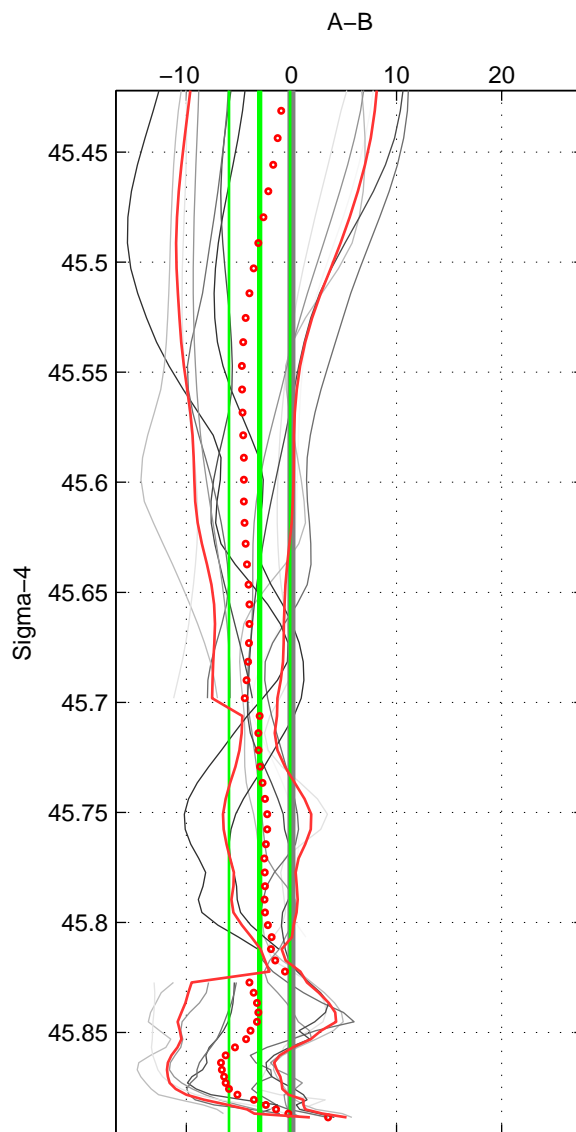

Cruise A (red). Date: Nov 1998 Cruisename: 582-49NZ19981030

Cruise B (blue). Date: Jun 2005 Cruisename: 605-49NZ20050525

\*\*\* "Favourite" values are means of spaces 1 2 3.

	Offset	O.StDev	Ratio	R.Stdev	Rating
SIGMA:	-3.036	2.908	0.999	0.001	5
THETA:	-4.055	4.275	0.998	0.002	5
DEPTH:	-2.859	2.601	0.999	0.001	5
FAV. :	-3.317	3.262	0.999	0.001	5

Profiles of A: 3  
 Profiles of B: 13  
 Diff profs : 13  
 WMoffset (A-B): -3.0357  
 WMoffset stdev: 2.9083  
 WMratio (A/B): 0.99875  
 WMratio stdev: 0.0012012

Quality (1-5): 5

Profiles of A: 3  
 Profiles of B: 13  
 Diff profs : 13  
 WMoffset (A-B): -4.0553  
 WMoffset stdev: 4.2753  
 WMratio (A/B): 0.99832  
 WMratio stdev: 0.0017662

Quality (1-5): 5

Profiles of A: 3  
 Profiles of B: 13  
 Diff profs : 13  
 WMoffset (A-B): -2.8592  
 WMoffset stdev: 2.6011  
 WMratio (A/B): 0.99882  
 WMratio stdev: 0.0010748

Quality (1-5): 5