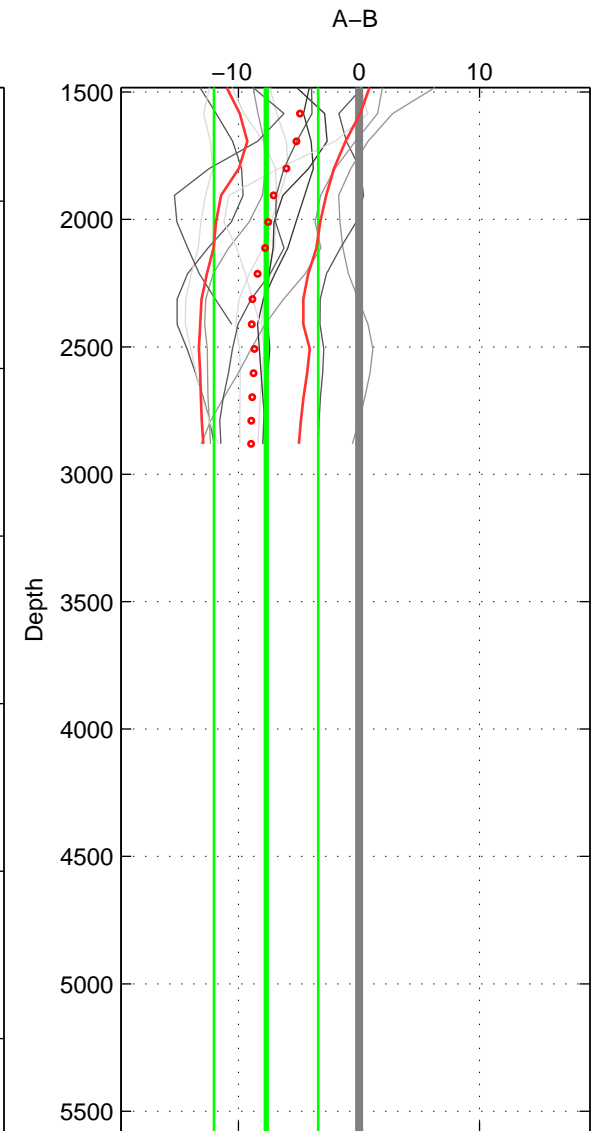

Cruise A (red). Date: Sep 2001 Cruisename: 556-49HG20010813  
 Cruise B (blue). Date: Aug 1999 Cruisename: 570-49HO19990719

\*\*\* "Favourite" values are means of spaces 1 2.

	Offset	O.StDev	Ratio	R.Stdev	Rating
SIGMA:	-7.478	4.825	0.997	0.002	4
THETA:	-7.471	4.629	0.997	0.002	4
DEPTH:	-7.706	4.320	0.997	0.002	3
FAV. :	-7.474	4.727	0.997	0.002	4

Profiles of A: 6  
 Profiles of B: 8  
 Diff profs : 13  
 WMoffset (A-B): -7.4779  
 WMoffset stdev: 4.8249  
 WMratio (A/B): 0.9969  
 WMratio stdev: 0.0019952

Quality (1-5): 4

Profiles of A: 6  
 Profiles of B: 8  
 Diff profs : 13  
 WMoffset (A-B): -7.4705  
 WMoffset stdev: 4.6289  
 WMratio (A/B): 0.99691  
 WMratio stdev: 0.0019142

Quality (1-5): 4

Profiles of A: 6  
 Profiles of B: 8  
 Diff profs : 13  
 WMoffset (A-B): -7.7064  
 WMoffset stdev: 4.3204  
 WMratio (A/B): 0.99681  
 WMratio stdev: 0.0017857

Quality (1-5): 3