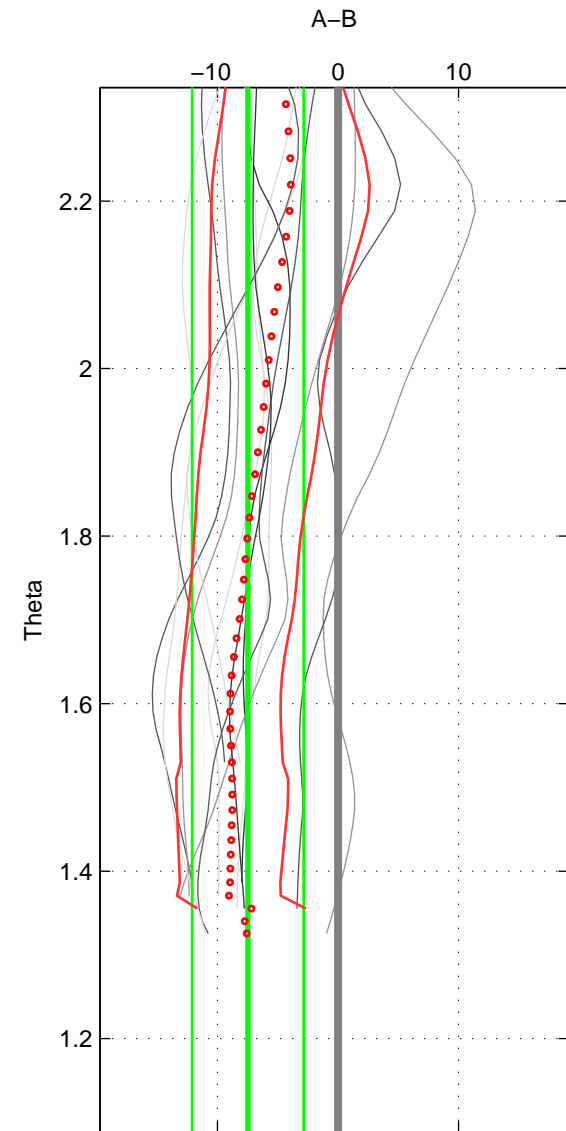

Cruise A (red). Date: Sep 2001 Cruisename: 556-49HG20010813  
 Cruise B (blue). Date: Aug 1999 Cruisename: 570-49HO19990719

\*\*\* "Favourite" values are means of spaces 1 2.

	Offset	O.StDev	Ratio	R.Stdev	Rating
SIGMA:	-7.478	4.825	0.997	0.002	4
THETA:	-7.471	4.629	0.997	0.002	4
DEPTH:	-7.706	4.320	0.997	0.002	3
FAV. :	-7.474	4.727	0.997	0.002	4

Profiles of A: 6  
 Profiles of B: 8  
 Diff profs : 13  
 WMoffset (A-B): -7.4779  
 WMoffset stdev: 4.8249  
 WMratio (A/B): 0.9969  
 WMratio stdev: 0.0019952

Quality (1-5): 4

Profiles of A: 6  
 Profiles of B: 8  
 Diff profs : 13  
 WMoffset (A-B): -7.4705  
 WMoffset stdev: 4.6289  
 WMratio (A/B): 0.99691  
 WMratio stdev: 0.0019142

Quality (1-5): 4

Profiles of A: 6  
 Profiles of B: 8  
 Diff profs : 13  
 WMoffset (A-B): -7.7064  
 WMoffset stdev: 4.3204  
 WMratio (A/B): 0.99681  
 WMratio stdev: 0.0017857

Quality (1-5): 3