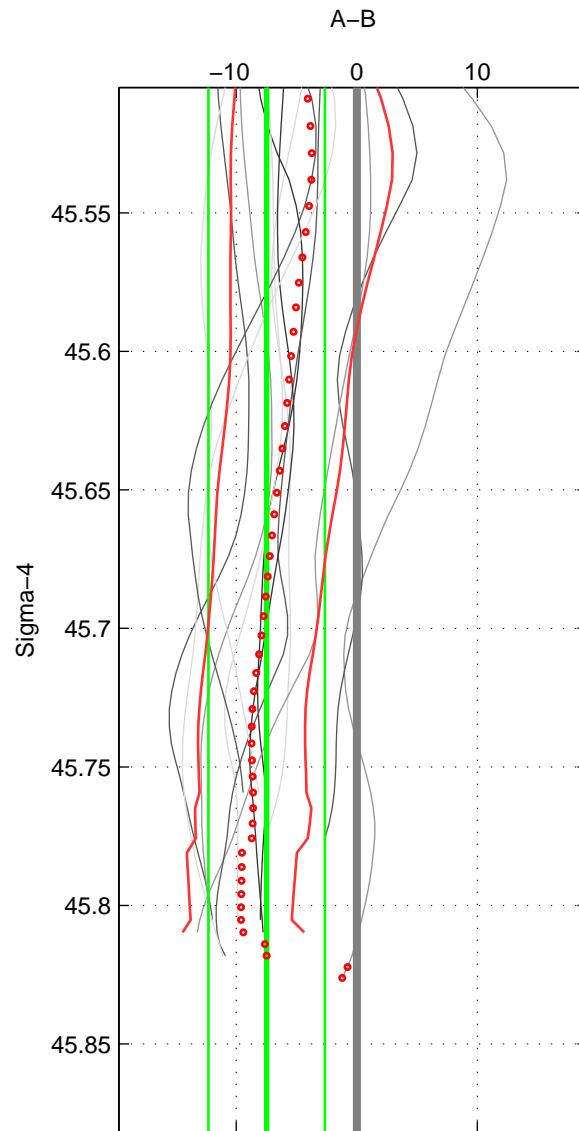

Cruise A (red). Date: Sep 2001 Cruisename: 556-49HG20010813  
 Cruise B (blue). Date: Aug 1999 Cruisename: 570-49HO19990719

\*\*\* "Favourite" values are means of spaces 1 2.

	Offset	O.StDev	Ratio	R.Stdev	Rating
SIGMA:	-7.478	4.825	0.997	0.002	4
THETA:	-7.471	4.629	0.997	0.002	4
DEPTH:	-7.706	4.320	0.997	0.002	3
FAV. :	-7.474	4.727	0.997	0.002	4

Profiles of A: 6  
 Profiles of B: 8  
 Diff profs : 13  
 WMoffset (A-B): -7.4779  
 WMoffset stdev: 4.8249  
 WMratio (A/B): 0.9969  
 WMratio stdev: 0.0019952

Quality (1-5): 4

Profiles of A: 6  
 Profiles of B: 8  
 Diff profs : 13  
 WMoffset (A-B): -7.4705  
 WMoffset stdev: 4.6289  
 WMratio (A/B): 0.99691  
 WMratio stdev: 0.0019142

Quality (1-5): 4

Profiles of A: 6  
 Profiles of B: 8  
 Diff profs : 13  
 WMoffset (A-B): -7.7064  
 WMoffset stdev: 4.3204  
 WMratio (A/B): 0.99681  
 WMratio stdev: 0.0017857

Quality (1-5): 3