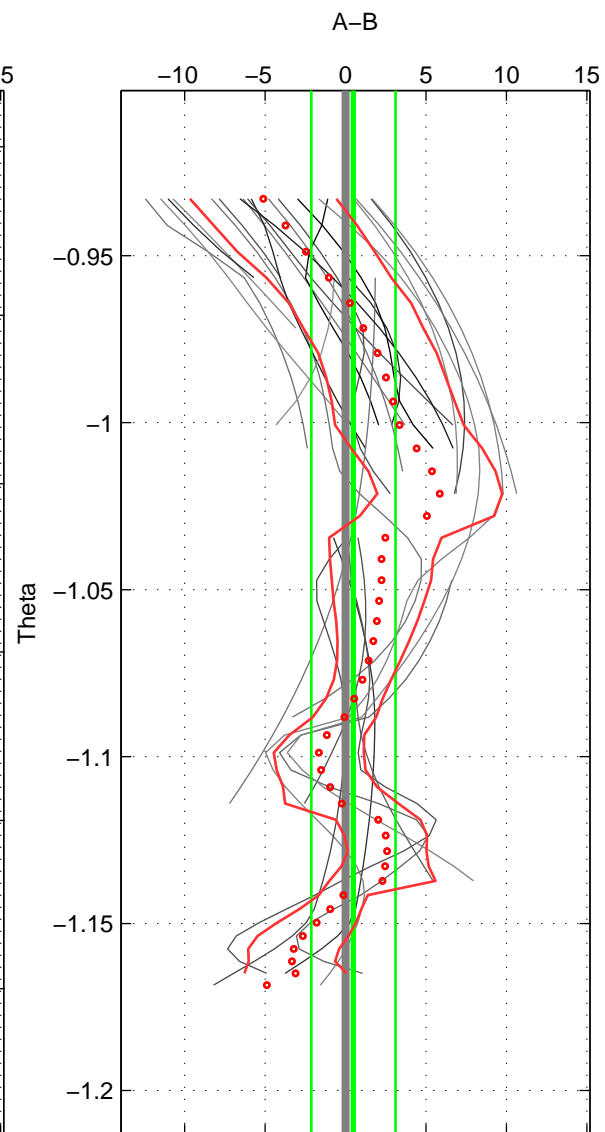

Cruise A (red). Date: Mar 1997 Cruisename: 75-58AA19970225

Cruise B (blue). Date: Aug 1993 Cruisename: 87-58JH19930730

\*\*\* "Favourite" values are those of space 2.

	Offset	O.StDev	Ratio	R.Stdev	Rating
SIGMA:	4.040	0.647	1.002	0.000	3
THETA:	0.496	2.615	1.000	0.001	4
DEPTH:	0.627	1.450	1.000	0.001	3
FAV.:	0.496	2.615	1.000	0.001	4

Profiles of A: 28  
 Profiles of B: 3  
 Diff profs: 38  
 WMoffset (A-B): 4.0397  
 WMoffset stdev: 0.64696  
 WMratio (A/B): 1.0018  
 WMratio stdev: 0.00028118

Quality (1-5): 3

Profiles of A: 28  
 Profiles of B: 3  
 Diff profs: 28  
 WMoffset (A-B): 0.49626  
 WMoffset stdev: 2.6153  
 WMratio (A/B): 1.0002  
 WMratio stdev: 0.0011365

Quality (1-5): 4

Profiles of A: 26  
 Profiles of B: 3  
 Diff profs: 37  
 WMoffset (A-B): 0.62736  
 WMoffset stdev: 1.4504  
 WMratio (A/B): 1.0003  
 WMratio stdev: 0.00063046

Quality (1-5): 3