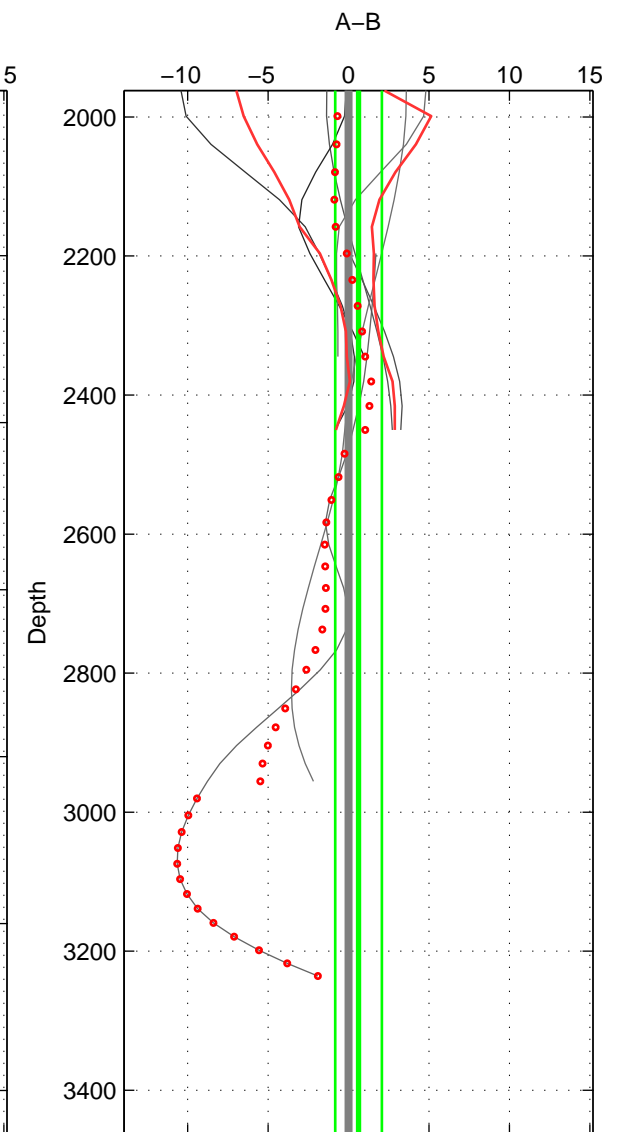

Cruise A (red). Date: Mar 1997 Cruisename: 75-58AA19970225

Cruise B (blue). Date: Aug 1993 Cruisename: 87-58JH19930730

\*\*\* "Favourite" values are those of space 2.

	Offset	O.StDev	Ratio	R.Stdev	Rating
SIGMA:	4.040	0.647	1.002	0.000	3
THETA:	0.496	2.615	1.000	0.001	4
DEPTH:	0.627	1.450	1.000	0.001	3
FAV.:	0.496	2.615	1.000	0.001	4

Profiles of A: 28  
 Profiles of B: 3  
 Diff profs: 38  
 WMoffset (A-B): 4.0397  
 WMoffset stdev: 0.64696  
 WMratio (A/B): 1.0018  
 WMratio stdev: 0.00028118

Quality (1-5): 3

Profiles of A: 28  
 Profiles of B: 3  
 Diff profs: 28  
 WMoffset (A-B): 0.49626  
 WMoffset stdev: 2.6153  
 WMratio (A/B): 1.0002  
 WMratio stdev: 0.0011365

Quality (1-5): 4

Profiles of A: 26  
 Profiles of B: 3  
 Diff profs: 37  
 WMoffset (A-B): 0.62736  
 WMoffset stdev: 1.4504  
 WMratio (A/B): 1.0003  
 WMratio stdev: 0.00063046

Quality (1-5): 3