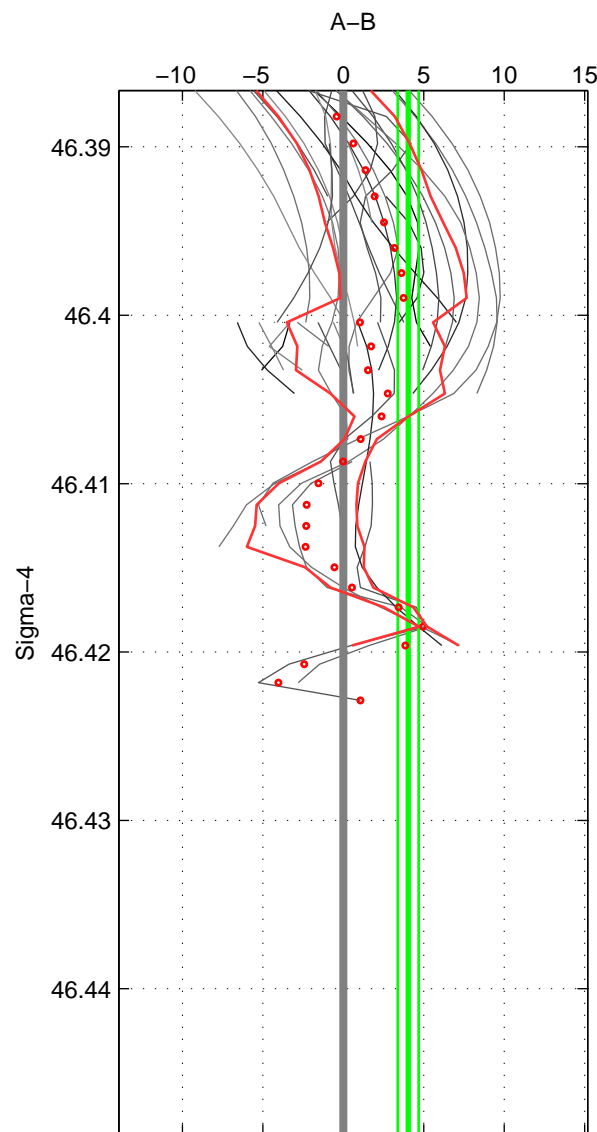

Cruise A (red). Date: Mar 1997 Cruisename: 75-58AA19970225

Cruise B (blue). Date: Aug 1993 Cruisename: 87-58JH19930730

\*\*\* "Favourite" values are those of space 2.

	Offset	O.StDev	Ratio	R.Stdev	Rating
SIGMA:	4.040	0.647	1.002	0.000	3
THETA:	0.496	2.615	1.000	0.001	4
DEPTH:	0.627	1.450	1.000	0.001	3
FAV.:	0.496	2.615	1.000	0.001	4

Profiles of A: 28  
 Profiles of B: 3  
 Diff profs: 38  
 WMoffset (A-B): 4.0397  
 WMoffset stdev: 0.64696  
 WMratio (A/B): 1.0018  
 WMratio stdev: 0.00028118

Quality (1-5): 3

Profiles of A: 28  
 Profiles of B: 3  
 Diff profs: 28  
 WMoffset (A-B): 0.49626  
 WMoffset stdev: 2.6153  
 WMratio (A/B): 1.0002  
 WMratio stdev: 0.0011365

Quality (1-5): 4

Profiles of A: 26  
 Profiles of B: 3  
 Diff profs: 37  
 WMoffset (A-B): 0.62736  
 WMoffset stdev: 1.4504  
 WMratio (A/B): 1.0003  
 WMratio stdev: 0.00063046

Quality (1-5): 3