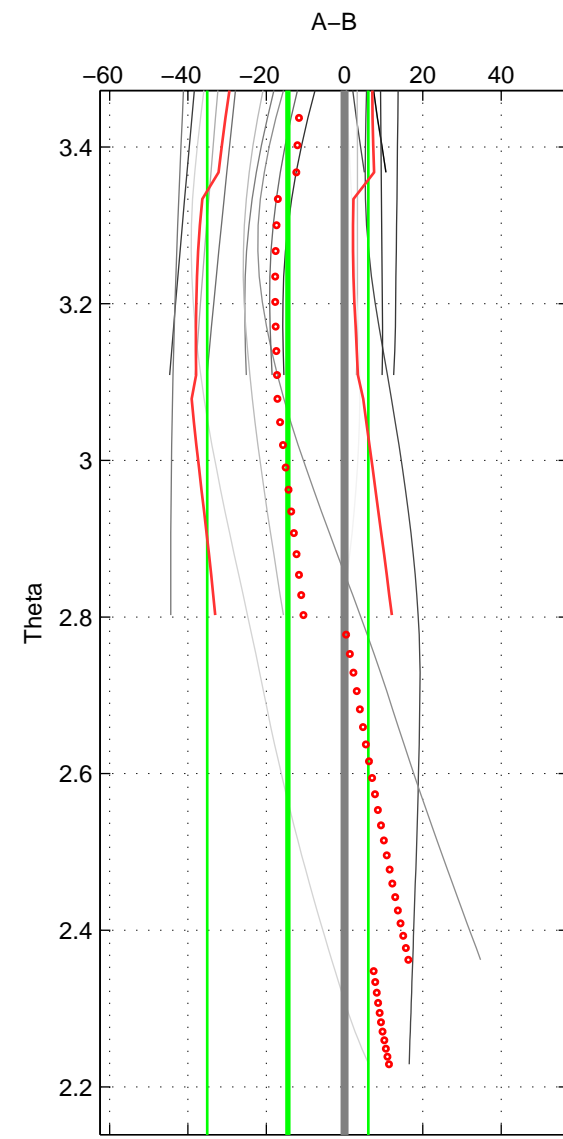

Cruise A (red). Date: Jul 1992 Cruisename: 7-06MT19920701  
 Cruise B (blue). Date: Jul 2003 Cruisename: 253-33RO20030604

\*\*\* "Favourite" values are those of space 2.

	Offset	O.StDev	Ratio	R.Stdev	Rating
SIGMA:	-5.563	7.229	0.998	0.003	3
THETA:	-14.489	20.585	0.994	0.009	4
DEPTH:	-2.069	0.000	0.999	0.000	3
FAV.:	-14.489	20.585	0.994	0.009	4

Profiles of A: 3  
 Profiles of B: 6  
 Diff profs : 7  
 WMoffset (A-B): -5.5631  
 WMoffset stdev: 7.2292  
 WMratio (A/B): 0.99762  
 WMratio stdev: 0.0031149

Quality (1-5): 3

Profiles of A: 6  
 Profiles of B: 6  
 Diff profs : 18  
 WMoffset (A-B): -14.489  
 WMoffset stdev: 20.5846  
 WMratio (A/B): 0.99382  
 WMratio stdev: 0.0088184

Quality (1-5): 4

Profiles of A: 3  
 Profiles of B: 6  
 Diff profs : 7  
 WMoffset (A-B): -2.0692  
 WMoffset stdev: 0  
 WMratio (A/B): 0.99914  
 WMratio stdev: 0

Quality (1-5): 3