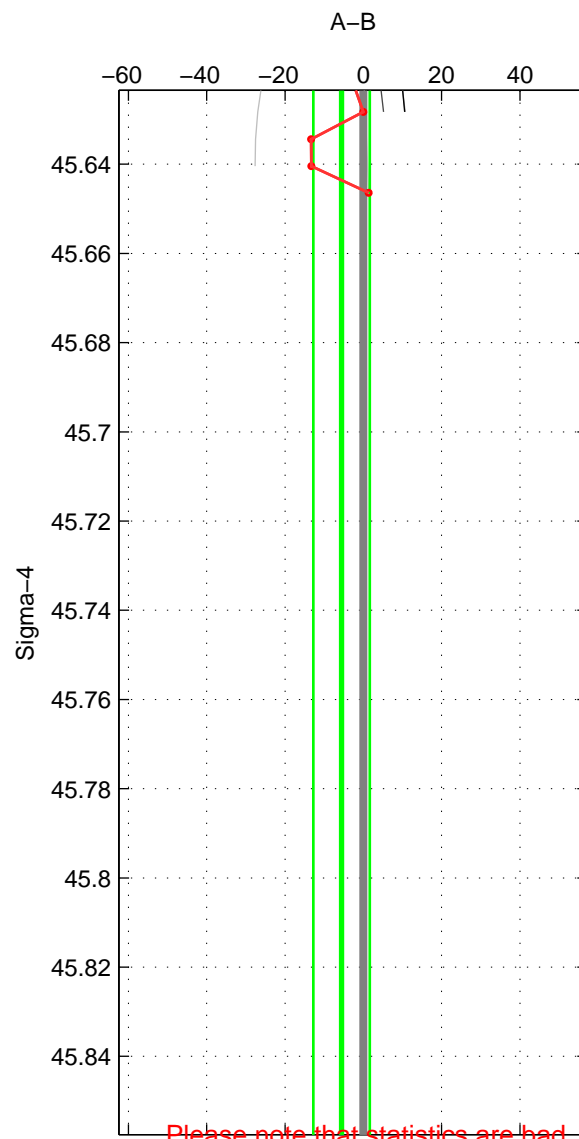

Cruise A (red). Date: Jul 1992 Cruisename: 7-06MT19920701  
 Cruise B (blue). Date: Jul 2003 Cruisename: 253-33RO20030604

\*\*\* "Favourite" values are those of space 2.

	Offset	O.StDev	Ratio	R.Stdev	Rating
SIGMA:	-5.563	7.229	0.998	0.003	3
THETA:	-14.489	20.585	0.994	0.009	4
DEPTH:	-2.069	0.000	0.999	0.000	3
FAV.:	-14.489	20.585	0.994	0.009	4

Profiles of A: 3  
 Profiles of B: 6  
 Diff profs : 7  
 WMoffset (A-B): -5.5631  
 WMoffset stdev: 7.2292  
 WMratio (A/B): 0.99762  
 WMratio stdev: 0.0031149

Quality (1-5): 3

Profiles of A: 6  
 Profiles of B: 6  
 Diff profs : 18  
 WMoffset (A-B): -14.489  
 WMoffset stdev: 20.5846  
 WMratio (A/B): 0.99382  
 WMratio stdev: 0.0088184

Quality (1-5): 4

Profiles of A: 3  
 Profiles of B: 6  
 Diff profs : 7  
 WMoffset (A-B): -2.0692  
 WMoffset stdev: 0  
 WMratio (A/B): 0.99914  
 WMratio stdev: 0

Quality (1-5): 3