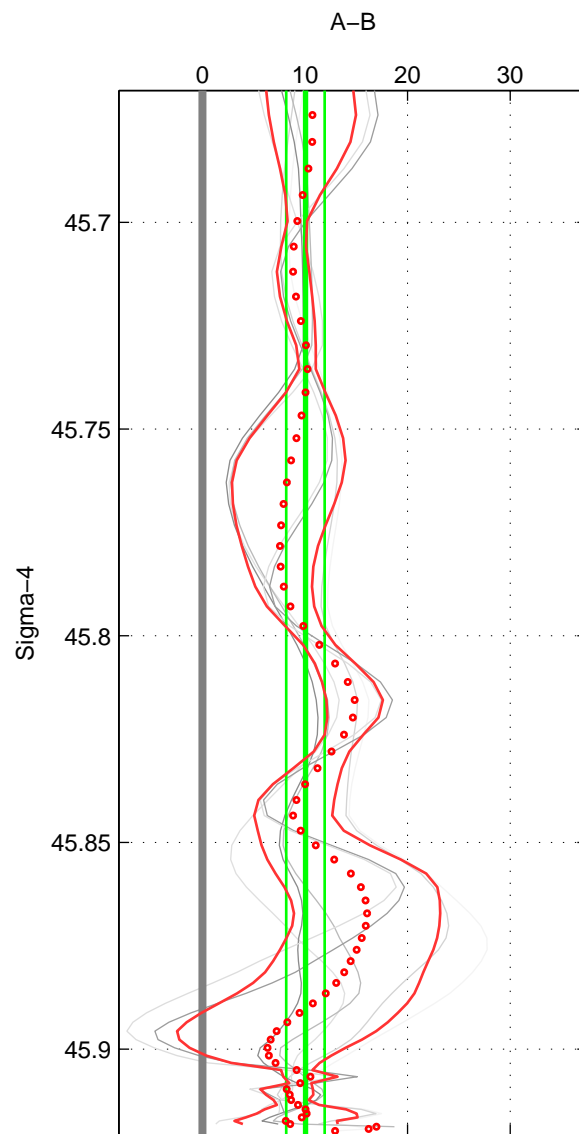

Cruise A (red). Date: Mar 1995 Cruisename: 348-316N19950310
 Cruise B (blue). Date: Jan 2004 Cruisename: 385-49NZ20031209

*** "Favourite" values are means of spaces 1 2 3.

	Offset	O.StDev	Ratio	R.Stdev	Rating
SIGMA:	10.046	1.867	1.004	0.001	3
THETA:	9.954	1.886	1.004	0.001	3
DEPTH:	9.355	2.113	1.004	0.001	3
FAV. :	9.785	1.955	1.004	0.001	3

Profiles of A: 3
 Profiles of B: 3
 Diff profs : 7
 WMoffset (A-B): 10.046
 WMoffset stdev: 1.8668
 WMratio (A/B): 1.0042
 WMratio stdev: 0.00078557

Quality (1-5): 3

Profiles of A: 3
 Profiles of B: 3
 Diff profs : 7
 WMoffset (A-B): 9.9535
 WMoffset stdev: 1.8861
 WMratio (A/B): 1.0042
 WMratio stdev: 0.00079338

Quality (1-5): 3

Profiles of A: 3
 Profiles of B: 3
 Diff profs : 7
 WMoffset (A-B): 9.3554
 WMoffset stdev: 2.1131
 WMratio (A/B): 1.0039
 WMratio stdev: 0.00088598

Quality (1-5): 3