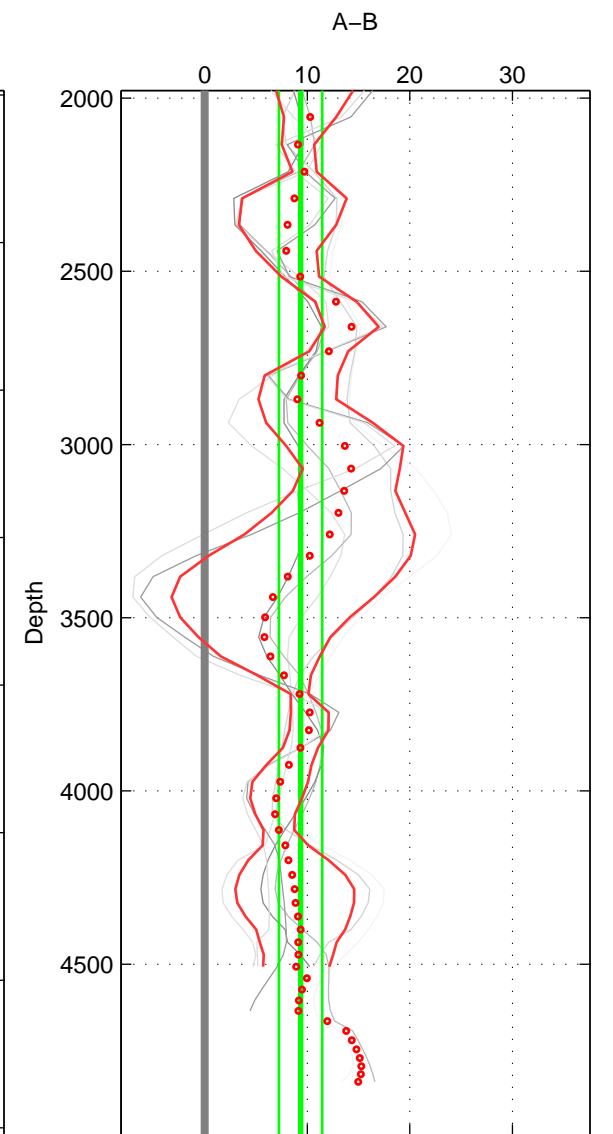

Cruise A (red). Date: Mar 1995 Cruisename: 348-316N19950310
 Cruise B (blue). Date: Jan 2004 Cruisename: 385-49NZ20031209

*** "Favourite" values are means of spaces 1 2 3.

	Offset	O.StDev	Ratio	R.Stdev	Rating
SIGMA:	10.046	1.867	1.004	0.001	3
THETA:	9.954	1.886	1.004	0.001	3
DEPTH:	9.355	2.113	1.004	0.001	3
FAV. :	9.785	1.955	1.004	0.001	3

Profiles of A: 3
 Profiles of B: 3
 Diff profs : 7
 WMoffset (A-B): 10.046
 WMoffset stdev: 1.8668
 WMratio (A/B): 1.0042
 WMratio stdev: 0.00078557

Quality (1-5): 3

Profiles of A: 3
 Profiles of B: 3
 Diff profs : 7
 WMoffset (A-B): 9.9535
 WMoffset stdev: 1.8861
 WMratio (A/B): 1.0042
 WMratio stdev: 0.00079338

Quality (1-5): 3

Profiles of A: 3
 Profiles of B: 3
 Diff profs : 7
 WMoffset (A-B): 9.3554
 WMoffset stdev: 2.1131
 WMratio (A/B): 1.0039
 WMratio stdev: 0.00088598

Quality (1-5): 3