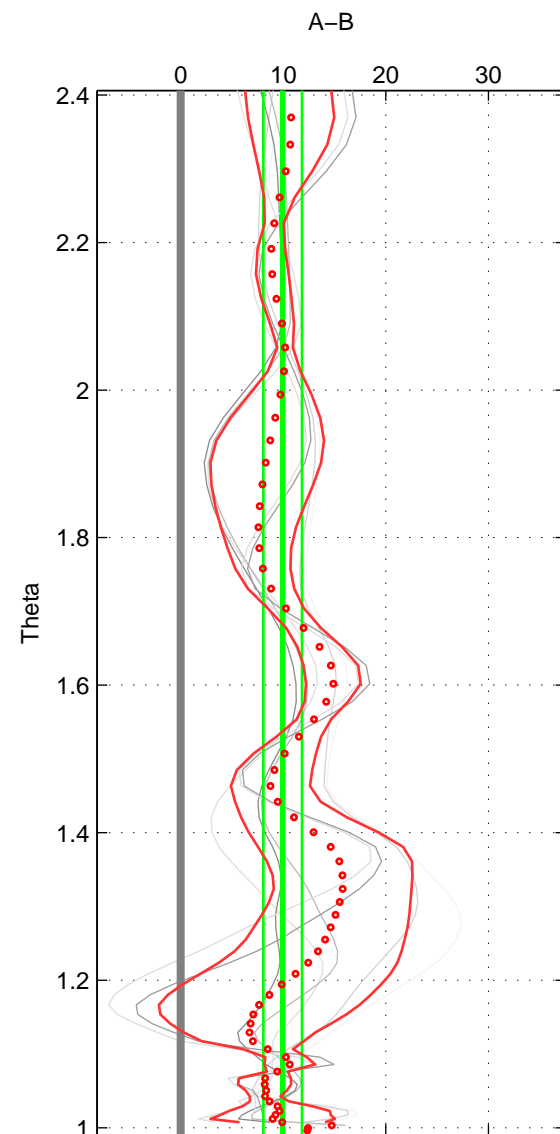

Cruise A (red). Date: Mar 1995 Cruisename: 348-316N19950310
 Cruise B (blue). Date: Jan 2004 Cruisename: 385-49NZ20031209

*** "Favourite" values are means of spaces 1 2 3.

	Offset	O.StDev	Ratio	R.Stdev	Rating
SIGMA:	10.046	1.867	1.004	0.001	3
THETA:	9.954	1.886	1.004	0.001	3
DEPTH:	9.355	2.113	1.004	0.001	3
FAV. :	9.785	1.955	1.004	0.001	3

Profiles of A: 3
 Profiles of B: 3
 Diff profs : 7
 WMoffset (A-B): 10.046
 WMoffset stdev: 1.8668
 WMratio (A/B): 1.0042
 WMratio stdev: 0.00078557

Quality (1-5): 3

Profiles of A: 3
 Profiles of B: 3
 Diff profs : 7
 WMoffset (A-B): 9.9535
 WMoffset stdev: 1.8861
 WMratio (A/B): 1.0042
 WMratio stdev: 0.00079338

Quality (1-5): 3

Profiles of A: 3
 Profiles of B: 3
 Diff profs : 7
 WMoffset (A-B): 9.3554
 WMoffset stdev: 2.1131
 WMratio (A/B): 1.0039
 WMratio stdev: 0.00088598

Quality (1-5): 3