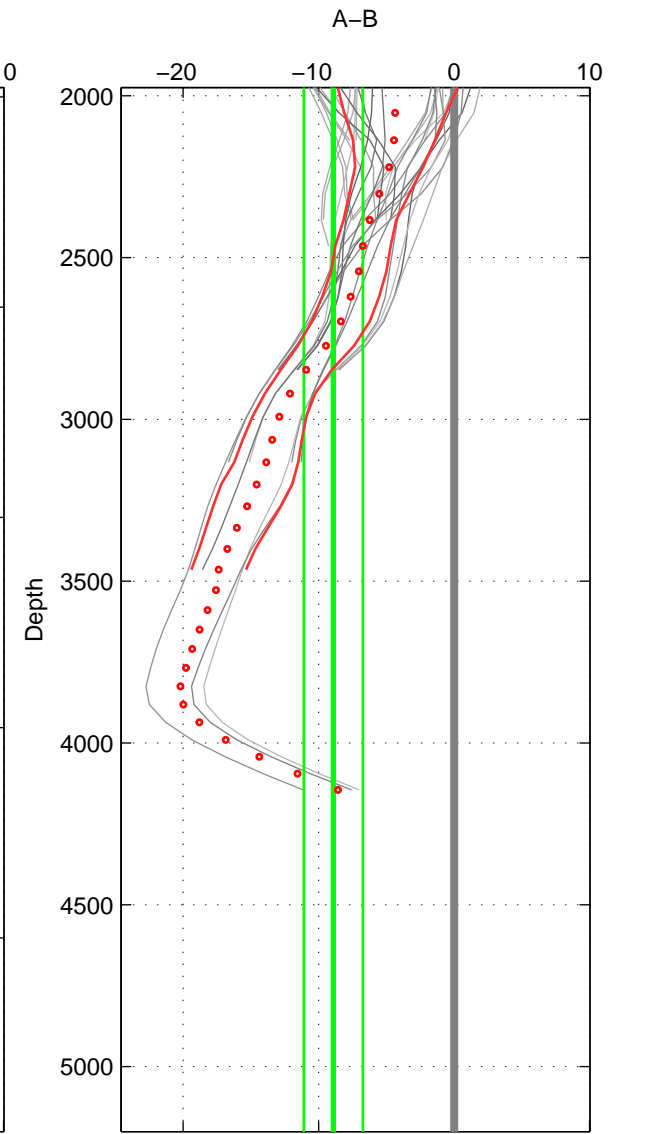

Cruise A (red). Date: May 1993 Cruisename: 204-29CS19930510
 Cruise B (blue). Date: Jun 2010 Cruisename: 277-35TH20100608

*** "Favourite" values are those of space 2.

	Offset	O.StDev	Ratio	R.Stdev	Rating
SIGMA:	-8.481	2.420	0.996	0.001	3
THETA:	-7.209	2.736	0.997	0.001	4
DEPTH:	-8.911	2.180	0.996	0.001	3
FAV.:	-7.209	2.736	0.997	0.001	4

Profiles of A: 6
 Profiles of B: 5
 Diff profs : 22
 WMoffset (A-B): -8.4813
 WMoffset stdev: 2.4203
 WMratio (A/B): 0.99636
 WMratio stdev: 0.0010344

Quality (1-5): 3

Profiles of A: 6
 Profiles of B: 5
 Diff profs : 22
 WMoffset (A-B): -7.2091
 WMoffset stdev: 2.7357
 WMratio (A/B): 0.99691
 WMratio stdev: 0.00117

Quality (1-5): 4

Profiles of A: 12
 Profiles of B: 5
 Diff profs : 47
 WMoffset (A-B): -8.9112
 WMoffset stdev: 2.1798
 WMratio (A/B): 0.99618
 WMratio stdev: 0.00092945

Quality (1-5): 3