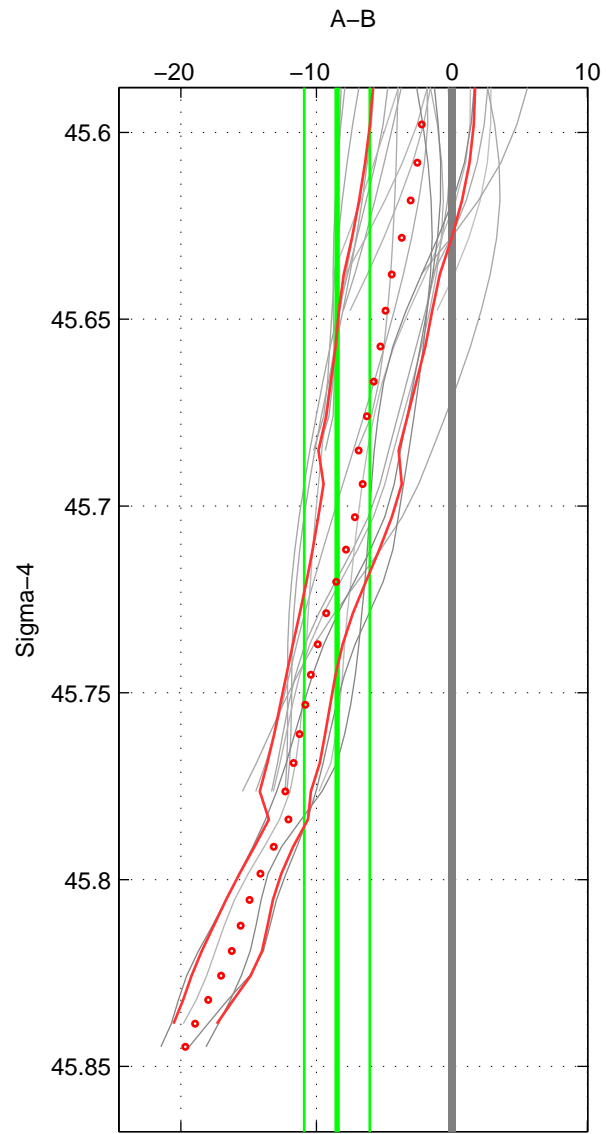

Cruise A (red). Date: May 1993 Cruisename: 204-29CS19930510
 Cruise B (blue). Date: Jun 2010 Cruisename: 277-35TH20100608

*** "Favourite" values are those of space 2.

	Offset	O.StDev	Ratio	R.Stdev	Rating
SIGMA:	-8.481	2.420	0.996	0.001	3
THETA:	-7.209	2.736	0.997	0.001	4
DEPTH:	-8.911	2.180	0.996	0.001	3
FAV.:	-7.209	2.736	0.997	0.001	4

Profiles of A: 6
 Profiles of B: 5
 Diff profs : 22
 WMoffset (A-B): -8.4813
 WMoffset stdev: 2.4203
 WMratio (A/B): 0.99636
 WMratio stdev: 0.0010344

Quality (1-5): 3

Profiles of A: 6
 Profiles of B: 5
 Diff profs : 22
 WMoffset (A-B): -7.2091
 WMoffset stdev: 2.7357
 WMratio (A/B): 0.99691
 WMratio stdev: 0.00117

Quality (1-5): 4

Profiles of A: 12
 Profiles of B: 5
 Diff profs : 47
 WMoffset (A-B): -8.9112
 WMoffset stdev: 2.1798
 WMratio (A/B): 0.99618
 WMratio stdev: 0.00092945

Quality (1-5): 3