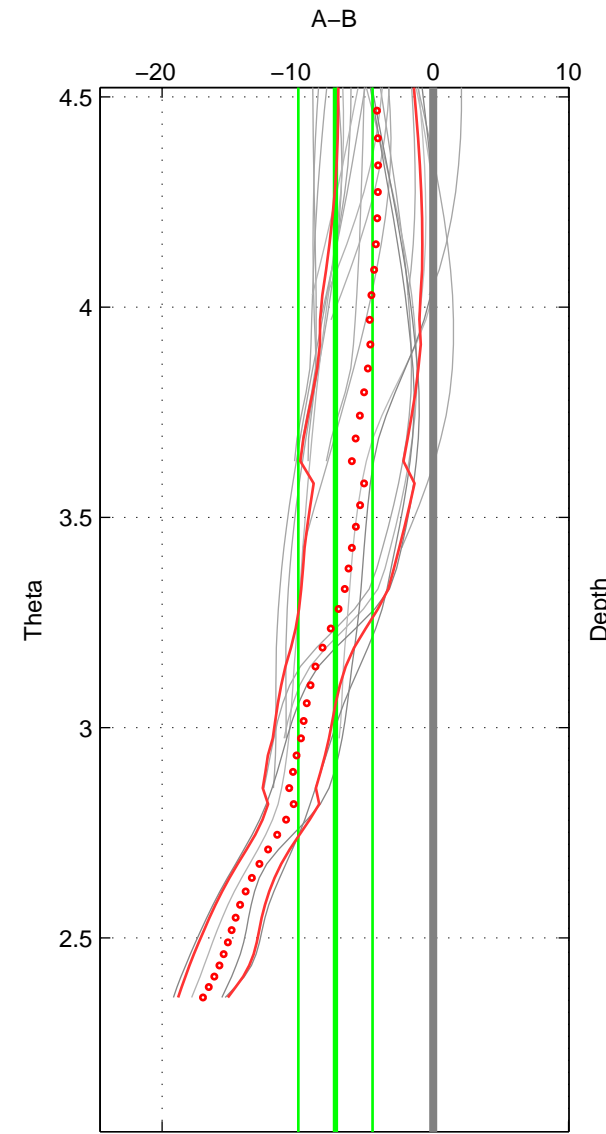

Cruise A (red). Date: May 1993 Cruisename: 204-29CS19930510
 Cruise B (blue). Date: Jun 2010 Cruisename: 277-35TH20100608

*** "Favourite" values are those of space 2.

	Offset	O.StDev	Ratio	R.Stdev	Rating
SIGMA:	-8.481	2.420	0.996	0.001	3
THETA:	-7.209	2.736	0.997	0.001	4
DEPTH:	-8.911	2.180	0.996	0.001	3
FAV.:	-7.209	2.736	0.997	0.001	4

Profiles of A: 6
 Profiles of B: 5
 Diff profs : 22
 WMoffset (A-B): -8.4813
 WMoffset stdev: 2.4203
 WMratio (A/B): 0.99636
 WMratio stdev: 0.0010344

Quality (1-5): 3

Profiles of A: 6
 Profiles of B: 5
 Diff profs : 22
 WMoffset (A-B): -7.2091
 WMoffset stdev: 2.7357
 WMratio (A/B): 0.99691
 WMratio stdev: 0.00117

Quality (1-5): 4

Profiles of A: 12
 Profiles of B: 5
 Diff profs : 47
 WMoffset (A-B): -8.9112
 WMoffset stdev: 2.1798
 WMratio (A/B): 0.99618
 WMratio stdev: 0.00092945

Quality (1-5): 3