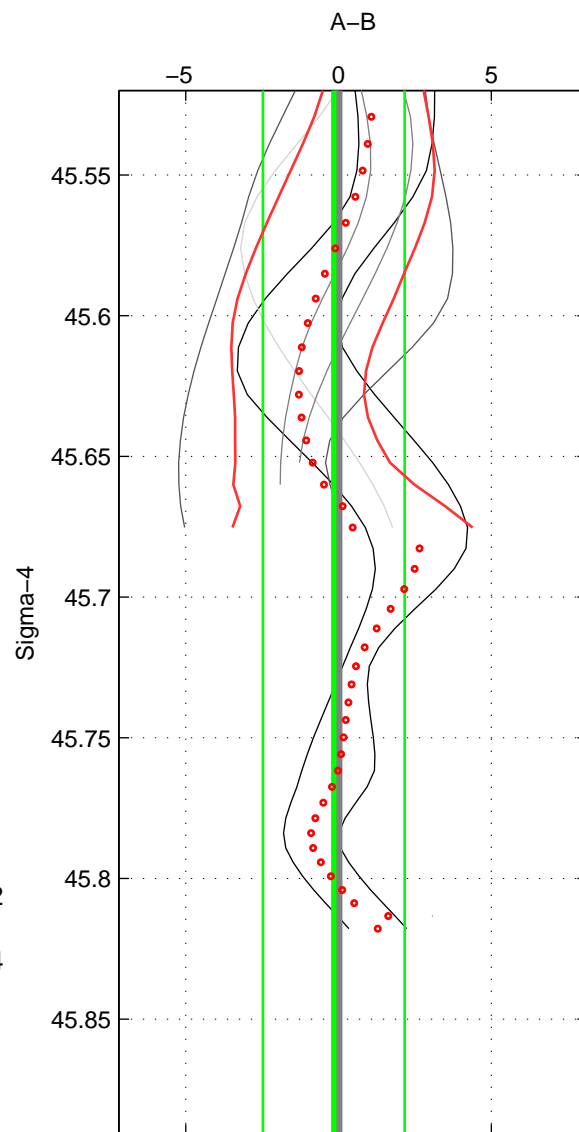

Cruise A (red). Date: Jun 1999 Cruisename: 569-49HO19990622

Cruise B (blue). Date: Jun 2001 Cruisename: 591-49NZ20010604

*** "Favourite" values are those of space 2.

	Offset	O.StDev	Ratio	R.Stdev	Rating
SIGMA:	-0.155	2.318	1.000	0.001	4
THETA:	-0.172	1.467	1.000	0.001	5
DEPTH:	-0.140	0.756	1.000	0.000	3
FAV. :	-0.172	1.467	1.000	0.001	5

Profiles of A: 3
 Profiles of B: 7
 Diff profs : 7
 WMoffset (A-B): -0.15472
 WMoffset stdev: 2.3178
 WMratio (A/B): 0.99994
 WMratio stdev: 0.00096566

Quality (1-5): 4

Profiles of A: 3
 Profiles of B: 7
 Diff profs : 7
 WMoffset (A-B): -0.17182
 WMoffset stdev: 1.4673
 WMratio (A/B): 0.99993
 WMratio stdev: 0.00060871

Quality (1-5): 5

Profiles of A: 3
 Profiles of B: 7
 Diff profs : 7
 WMoffset (A-B): -0.13989
 WMoffset stdev: 0.75612
 WMratio (A/B): 0.99994
 WMratio stdev: 0.00031395

Quality (1-5): 3

Please note that statistics are bad.