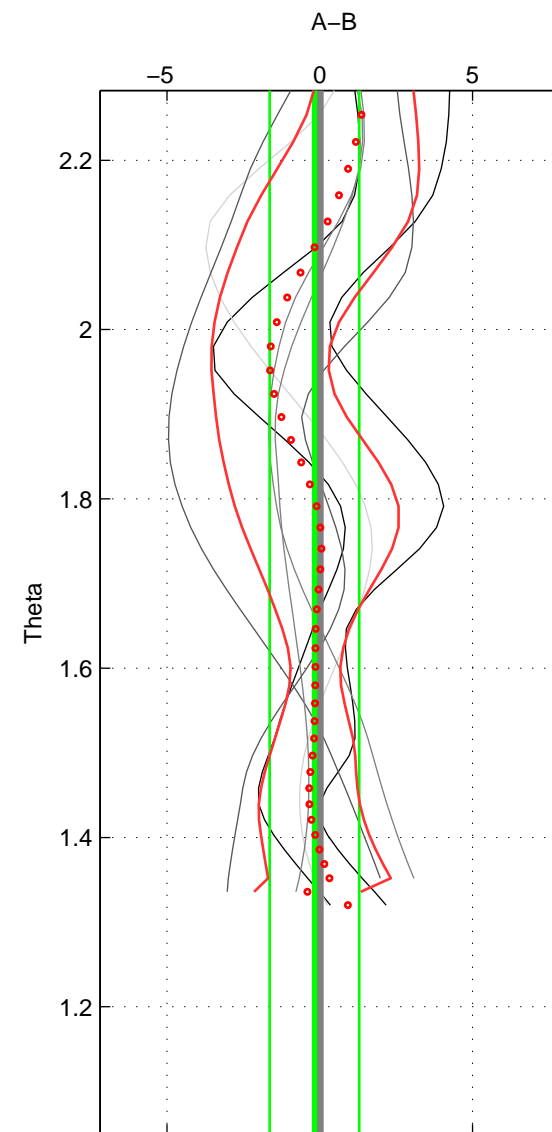

Cruise A (red). Date: Jun 1999 Cruisename: 569-49HO19990622

Cruise B (blue). Date: Jun 2001 Cruisename: 591-49NZ20010604

*** "Favourite" values are those of space 2.

	Offset	O.StDev	Ratio	R.Stdev	Rating
SIGMA:	-0.155	2.318	1.000	0.001	4
THETA:	-0.172	1.467	1.000	0.001	5
DEPTH:	-0.140	0.756	1.000	0.000	3
FAV. :	-0.172	1.467	1.000	0.001	5

Profiles of A: 3
 Profiles of B: 7
 Diff profs : 7
 WMoffset (A-B): -0.15472
 WMoffset stdev: 2.3178
 WMratio (A/B): 0.99994
 WMratio stdev: 0.00096566

Quality (1-5): 4

Profiles of A: 3
 Profiles of B: 7
 Diff profs : 7
 WMoffset (A-B): -0.17182
 WMoffset stdev: 1.4673
 WMratio (A/B): 0.99993
 WMratio stdev: 0.00060871

Quality (1-5): 5

Profiles of A: 3
 Profiles of B: 7
 Diff profs : 7
 WMoffset (A-B): -0.13989
 WMoffset stdev: 0.75612
 WMratio (A/B): 0.99994
 WMratio stdev: 0.00031395

Quality (1-5): 3

Please note that statistics are bad.