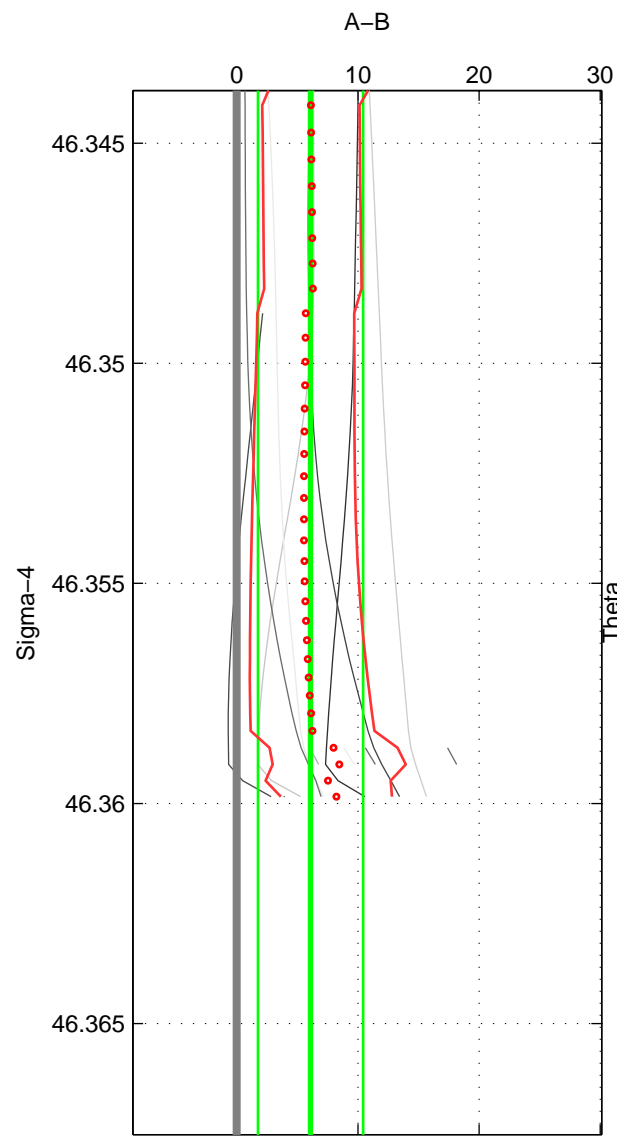

Cruise A (red). Date: Aug 2008 Cruisename: 46-18SN20080717

Cruise B (blue). Date: Sep 2005 Cruisename: 110-77DN20050819

\*\*\* "Favourite" values are means of spaces 1 2 3.

	Offset	O.StDev	Ratio	R.Stdev	Rating
SIGMA:	6.089	4.332	1.003	0.002	5
THETA:	7.182	4.716	1.003	0.002	5
DEPTH:	6.466	3.277	1.003	0.001	5
FAV.:	6.579	4.108	1.003	0.002	5

Profiles of A: 3  
 Profiles of B: 14  
 Diff profs: 12  
 WMoffset (A-B): 6.0887  
 WMoffset stdev: 4.3321  
 WMratio (A/B): 1.0027  
 WMratio stdev: 0.0018937

Quality (1-5): 5

Profiles of A: 4  
 Profiles of B: 14  
 Diff profs: 16  
 WMoffset (A-B): 7.182  
 WMoffset stdev: 4.7163  
 WMratio (A/B): 1.0031  
 WMratio stdev: 0.0020595

Quality (1-5): 5

Profiles of A: 3  
 Profiles of B: 14  
 Diff profs: 12  
 WMoffset (A-B): 6.4663  
 WMoffset stdev: 3.277  
 WMratio (A/B): 1.0028  
 WMratio stdev: 0.0014291

Quality (1-5): 5