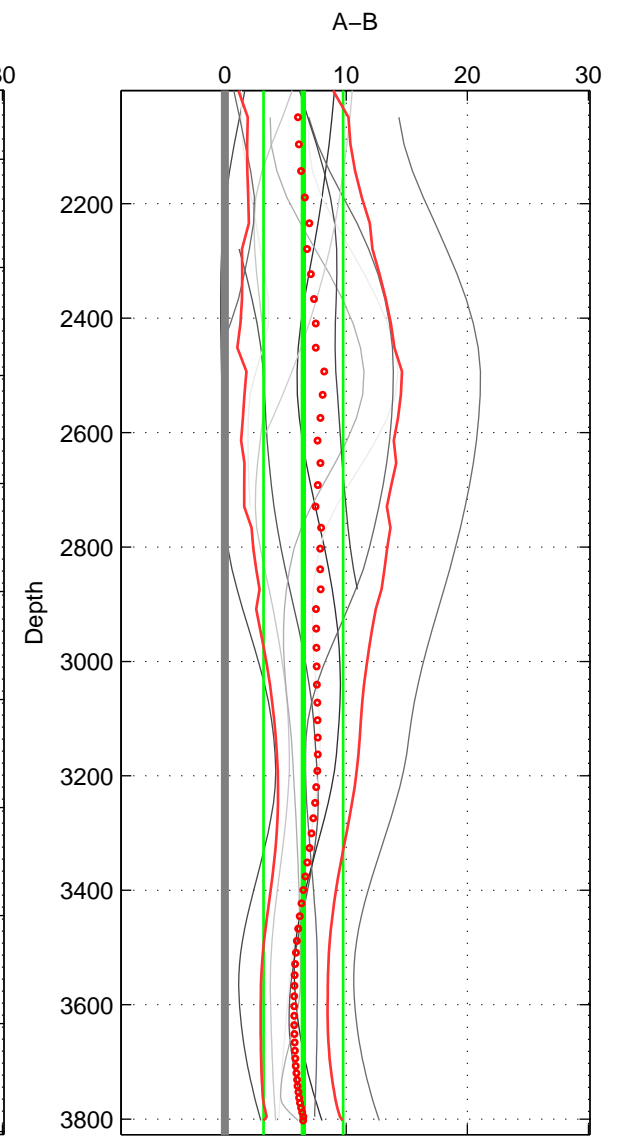

Cruise A (red). Date: Aug 2008 Cruisename: 46-18SN20080717

Cruise B (blue). Date: Sep 2005 Cruisename: 110-77DN20050819

\*\*\* "Favourite" values are means of spaces 1 2 3.

	Offset	O.StDev	Ratio	R.Stdev	Rating
SIGMA:	6.089	4.332	1.003	0.002	5
THETA:	7.182	4.716	1.003	0.002	5
DEPTH:	6.466	3.277	1.003	0.001	5
FAV.:	6.579	4.108	1.003	0.002	5

Profiles of A: 3  
 Profiles of B: 14  
 Diff profs: 12  
 WMoffset (A-B): 6.0887  
 WMoffset stdev: 4.3321  
 WMratio (A/B): 1.0027  
 WMratio stdev: 0.0018937

Quality (1-5): 5

Profiles of A: 4  
 Profiles of B: 14  
 Diff profs: 16  
 WMoffset (A-B): 7.182  
 WMoffset stdev: 4.7163  
 WMratio (A/B): 1.0031  
 WMratio stdev: 0.0020595

Quality (1-5): 5

Profiles of A: 3  
 Profiles of B: 14  
 Diff profs: 12  
 WMoffset (A-B): 6.4663  
 WMoffset stdev: 3.277  
 WMratio (A/B): 1.0028  
 WMratio stdev: 0.0014291

Quality (1-5): 5