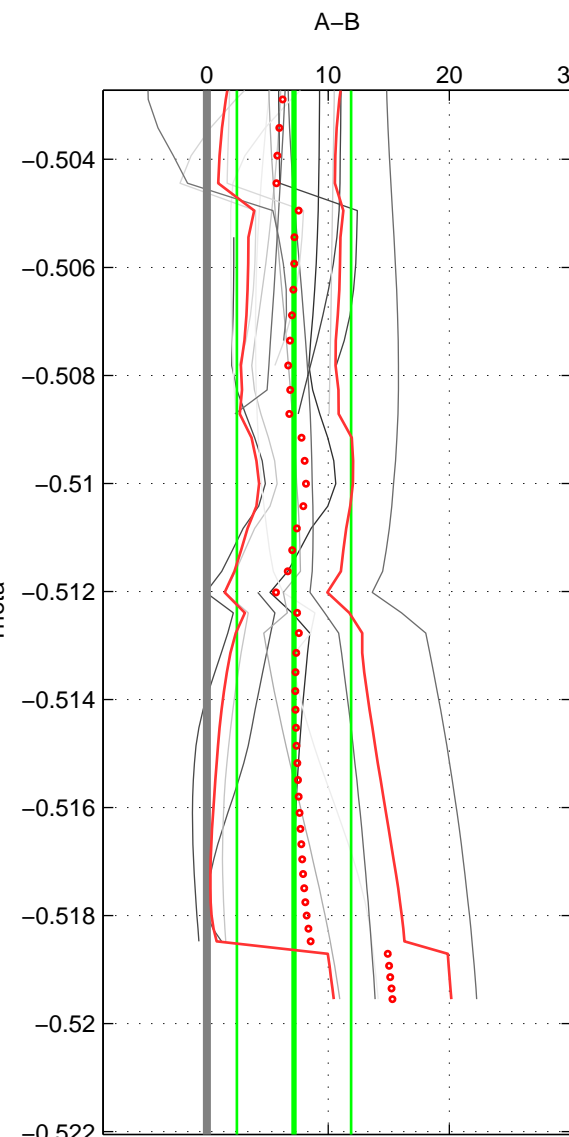

Cruise A (red). Date: Aug 2008 Cruisename: 46-18SN20080717

Cruise B (blue). Date: Sep 2005 Cruisename: 110-77DN20050819

\*\*\* "Favourite" values are means of spaces 1 2 3.

	Offset	O.StDev	Ratio	R.Stdev	Rating
SIGMA:	6.089	4.332	1.003	0.002	5
THETA:	7.182	4.716	1.003	0.002	5
DEPTH:	6.466	3.277	1.003	0.001	5
FAV.:	6.579	4.108	1.003	0.002	5

Profiles of A: 3  
 Profiles of B: 14  
 Diff profs: 12  
 WMoffset (A-B): 6.0887  
 WMoffset stdev: 4.3321  
 WMratio (A/B): 1.0027  
 WMratio stdev: 0.0018937

Quality (1-5): 5

Profiles of A: 4  
 Profiles of B: 14  
 Diff profs: 16  
 WMoffset (A-B): 7.182  
 WMoffset stdev: 4.7163  
 WMratio (A/B): 1.0031  
 WMratio stdev: 0.0020595

Quality (1-5): 5

Profiles of A: 3  
 Profiles of B: 14  
 Diff profs: 12  
 WMoffset (A-B): 6.4663  
 WMoffset stdev: 3.277  
 WMratio (A/B): 1.0028  
 WMratio stdev: 0.0014291

Quality (1-5): 5