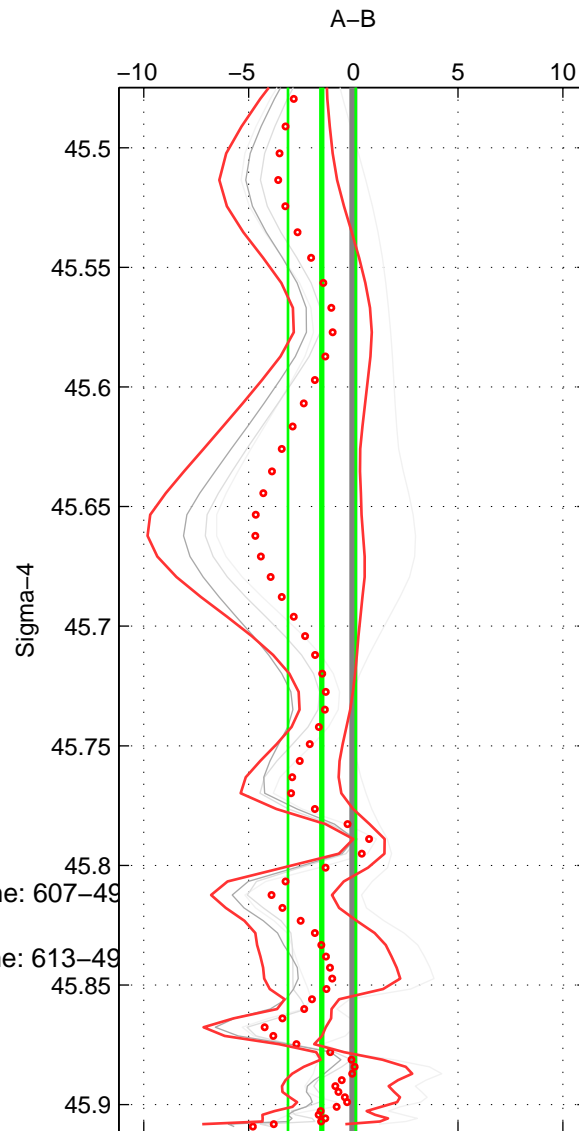

Cruise A (red). Date: Dec 2005 Cruisename: 607-49

Cruise B (blue). Date: Oct 2007 Cruisename: 613-49

\*\*\* "Favourite" values are means of spaces 1 2 3.

	Offset	O.StDev	Ratio	R.Stdev	Rating
SIGMA:	-1.504	1.618	0.999	0.001	3
THETA:	-1.903	1.324	0.999	0.001	3
DEPTH:	-1.302	2.091	0.999	0.001	3
FAV. :	-1.570	1.677	0.999	0.001	3

Profiles of A: 2  
 Profiles of B: 3  
 Diff profs : 4  
 WMoffset (A-B): -1.5036  
 WMoffset stdev: 1.6177  
 WMratio (A/B): 0.99938  
 WMratio stdev: 0.00066993

Quality (1-5): 3

Profiles of A: 2  
 Profiles of B: 3  
 Diff profs : 4  
 WMoffset (A-B): -1.9029  
 WMoffset stdev: 1.3239  
 WMratio (A/B): 0.99921  
 WMratio stdev: 0.00054936

Quality (1-5): 3

Profiles of A: 2  
 Profiles of B: 3  
 Diff profs : 4  
 WMoffset (A-B): -1.3021  
 WMoffset stdev: 2.0906  
 WMratio (A/B): 0.99946  
 WMratio stdev: 0.00086531

Quality (1-5): 3