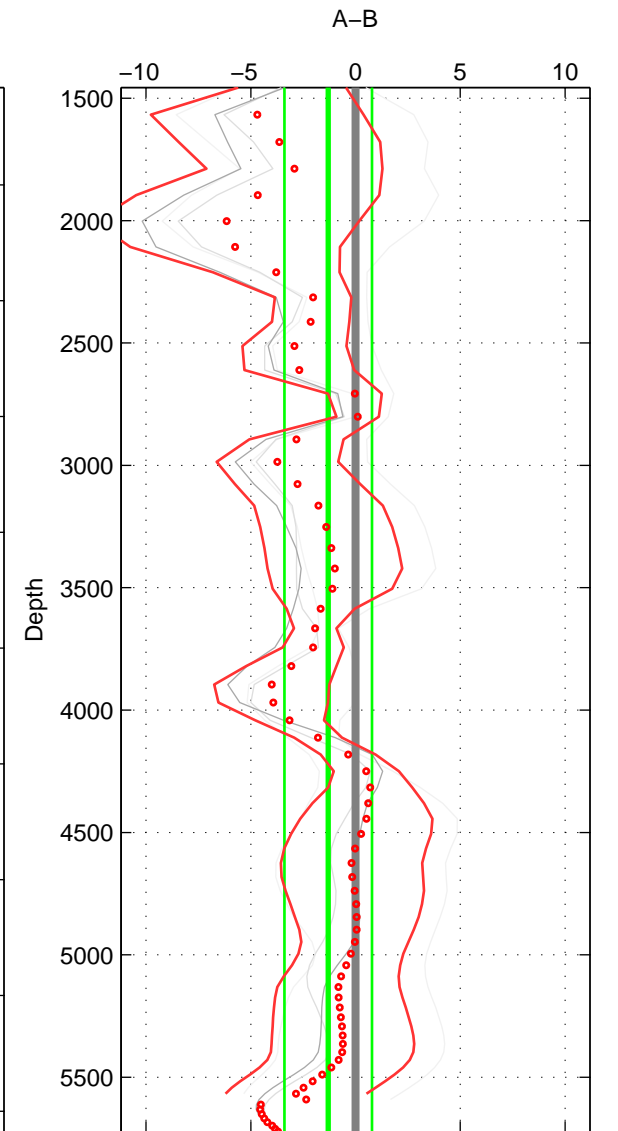

Cruise A (red). Date: Dec 2005 Cruisename: 607-49

Cruise B (blue). Date: Oct 2007 Cruisename: 613-49

\*\*\* "Favourite" values are means of spaces 1 2 3.

	Offset	O.StDev	Ratio	R.Stdev	Rating
SIGMA:	-1.504	1.618	0.999	0.001	3
THETA:	-1.903	1.324	0.999	0.001	3
DEPTH:	-1.302	2.091	0.999	0.001	3
FAV. :	-1.570	1.677	0.999	0.001	3

Profiles of A: 2  
 Profiles of B: 3  
 Diff profs : 4  
 WMoffset (A-B): -1.5036  
 WMoffset stdev: 1.6177  
 WMratio (A/B): 0.99938  
 WMratio stdev: 0.00066993

Quality (1-5): 3

Profiles of A: 2  
 Profiles of B: 3  
 Diff profs : 4  
 WMoffset (A-B): -1.9029  
 WMoffset stdev: 1.3239  
 WMratio (A/B): 0.99921  
 WMratio stdev: 0.00054936

Quality (1-5): 3

Profiles of A: 2  
 Profiles of B: 3  
 Diff profs : 4  
 WMoffset (A-B): -1.3021  
 WMoffset stdev: 2.0906  
 WMratio (A/B): 0.99946  
 WMratio stdev: 0.00086531

Quality (1-5): 3