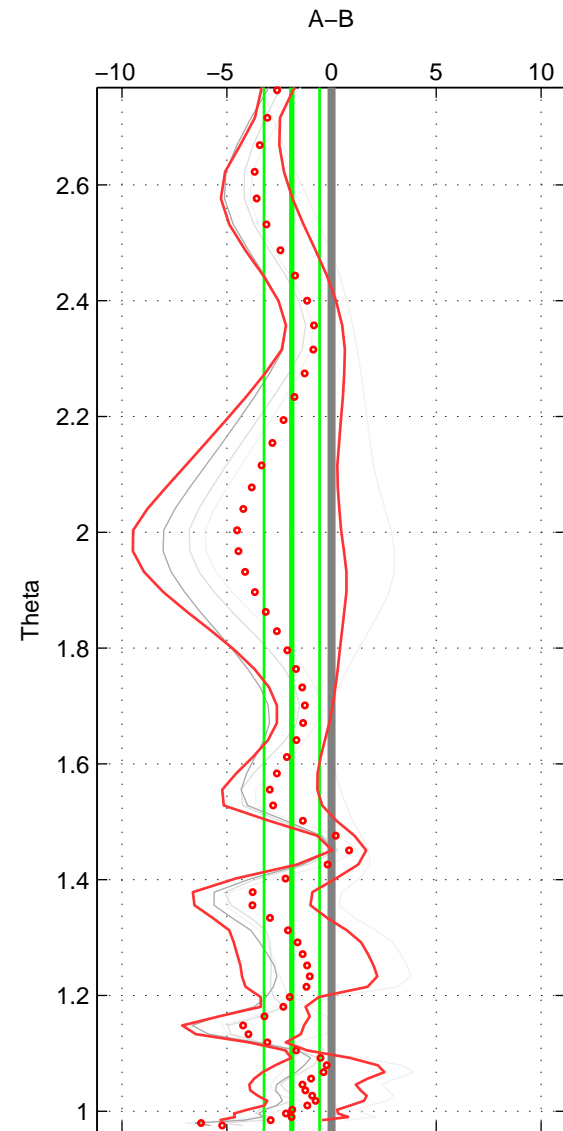

Cruise A (red). Date: Dec 2005 Cruisename: 607-49

Cruise B (blue). Date: Oct 2007 Cruisename: 613-49

\*\*\* "Favourite" values are means of spaces 1 2 3.

	Offset	O.StDev	Ratio	R.Stdev	Rating
SIGMA:	-1.504	1.618	0.999	0.001	3
THETA:	-1.903	1.324	0.999	0.001	3
DEPTH:	-1.302	2.091	0.999	0.001	3
FAV. :	-1.570	1.677	0.999	0.001	3

Profiles of A: 2  
 Profiles of B: 3  
 Diff profs : 4  
 WMoffset (A-B): -1.5036  
 WMoffset stdev: 1.6177  
 WMratio (A/B): 0.99938  
 WMratio stdev: 0.00066993

Quality (1-5): 3

Profiles of A: 2  
 Profiles of B: 3  
 Diff profs : 4  
 WMoffset (A-B): -1.9029  
 WMoffset stdev: 1.3239  
 WMratio (A/B): 0.99921  
 WMratio stdev: 0.00054936

Quality (1-5): 3

Profiles of A: 2  
 Profiles of B: 3  
 Diff profs : 4  
 WMoffset (A-B): -1.3021  
 WMoffset stdev: 2.0906  
 WMratio (A/B): 0.99946  
 WMratio stdev: 0.00086531

Quality (1-5): 3