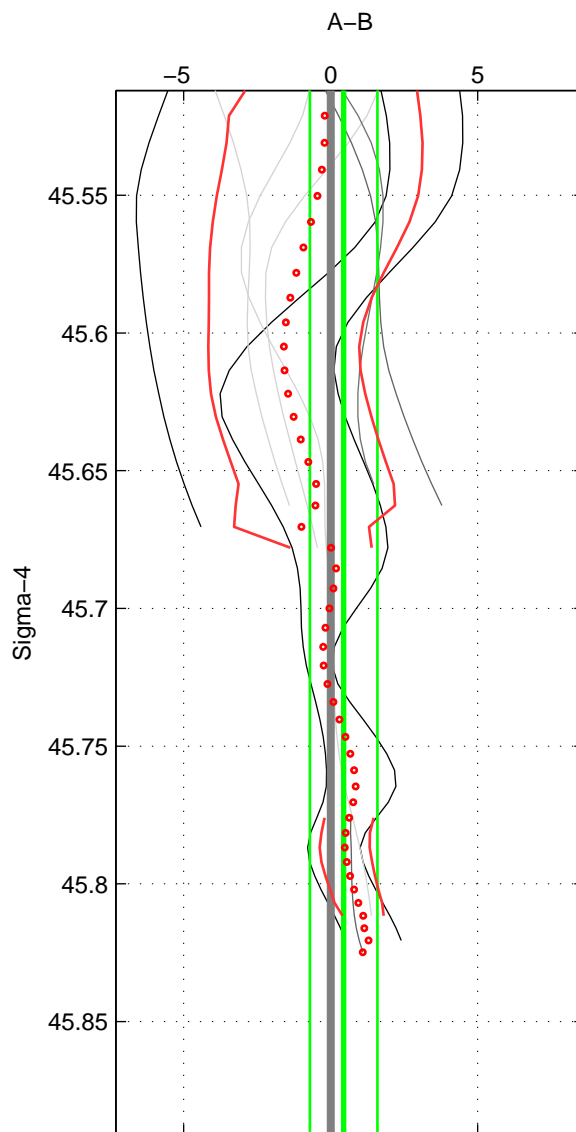

Cruise A (red). Date: Jun 1998 Cruisename: 566-49HO19980622

Cruise B (blue). Date: Jun 2001 Cruisename: 591-49NZ20010604

*** "Favourite" values are those of space 2.

	Offset	O.StDev	Ratio	R.Stdev	Rating
SIGMA:	0.441	1.146	1.000	0.000	4
THETA:	0.721	1.354	1.000	0.001	5
DEPTH:	0.358	0.592	1.000	0.000	3
FAV.:	0.721	1.354	1.000	0.001	5

Profiles of A: 4
 Profiles of B: 8
 Diff profs : 10
 WMoffset (A-B): 0.4414
 WMoffset stdev: 1.1461
 WMratio (A/B): 1.0002
 WMratio stdev: 0.00047486

Quality (1-5): 4

Profiles of A: 4
 Profiles of B: 8
 Diff profs : 10
 WMoffset (A-B): 0.72056
 WMoffset stdev: 1.3542
 WMratio (A/B): 1.0003
 WMratio stdev: 0.00056141

Quality (1-5): 5

Profiles of A: 4
 Profiles of B: 8
 Diff profs : 10
 WMoffset (A-B): 0.35835
 WMoffset stdev: 0.59246
 WMratio (A/B): 1.0001
 WMratio stdev: 0.00024555

Quality (1-5): 3

Please note that statistics are bad.