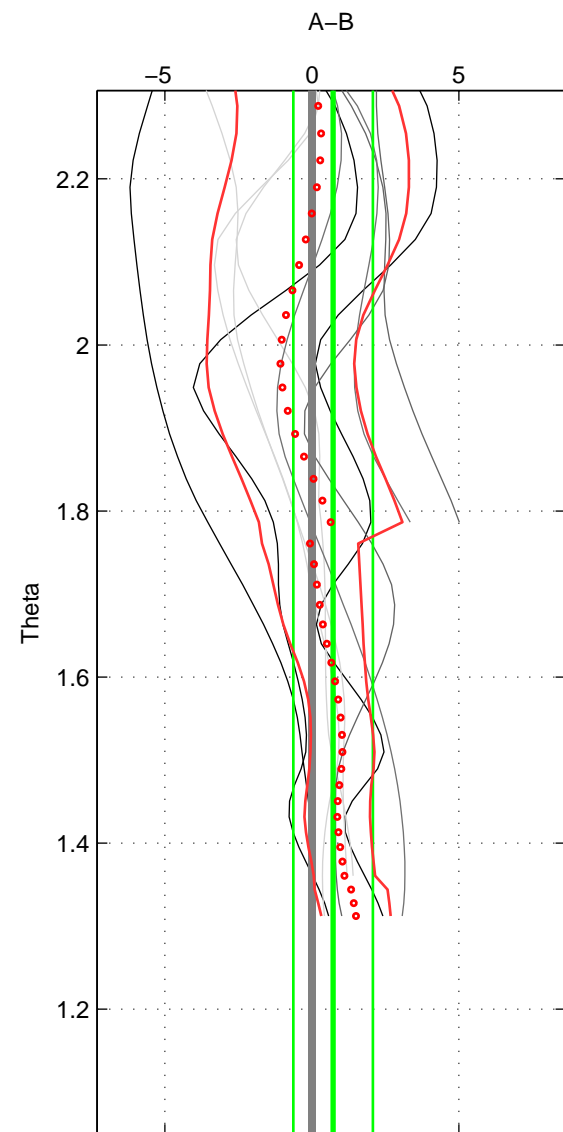

Cruise A (red). Date: Jun 1998 Cruisename: 566-49HO19980622

Cruise B (blue). Date: Jun 2001 Cruisename: 591-49NZ20010604

*** "Favourite" values are those of space 2.

	Offset	O.StDev	Ratio	R.Stdev	Rating
SIGMA:	0.441	1.146	1.000	0.000	4
THETA:	0.721	1.354	1.000	0.001	5
DEPTH:	0.358	0.592	1.000	0.000	3
FAV.:	0.721	1.354	1.000	0.001	5

Profiles of A: 4
 Profiles of B: 8
 Diff profs : 10
 WMoffset (A-B): 0.4414
 WMoffset stdev: 1.1461
 WMratio (A/B): 1.0002
 WMratio stdev: 0.00047486

Quality (1-5): 4

Profiles of A: 4
 Profiles of B: 8
 Diff profs : 10
 WMoffset (A-B): 0.72056
 WMoffset stdev: 1.3542
 WMratio (A/B): 1.0003
 WMratio stdev: 0.00056141

Quality (1-5): 5

Profiles of A: 4
 Profiles of B: 8
 Diff profs : 10
 WMoffset (A-B): 0.35835
 WMoffset stdev: 0.59246
 WMratio (A/B): 1.0001
 WMratio stdev: 0.00024555

Quality (1-5): 3

Please note that statistics are bad.