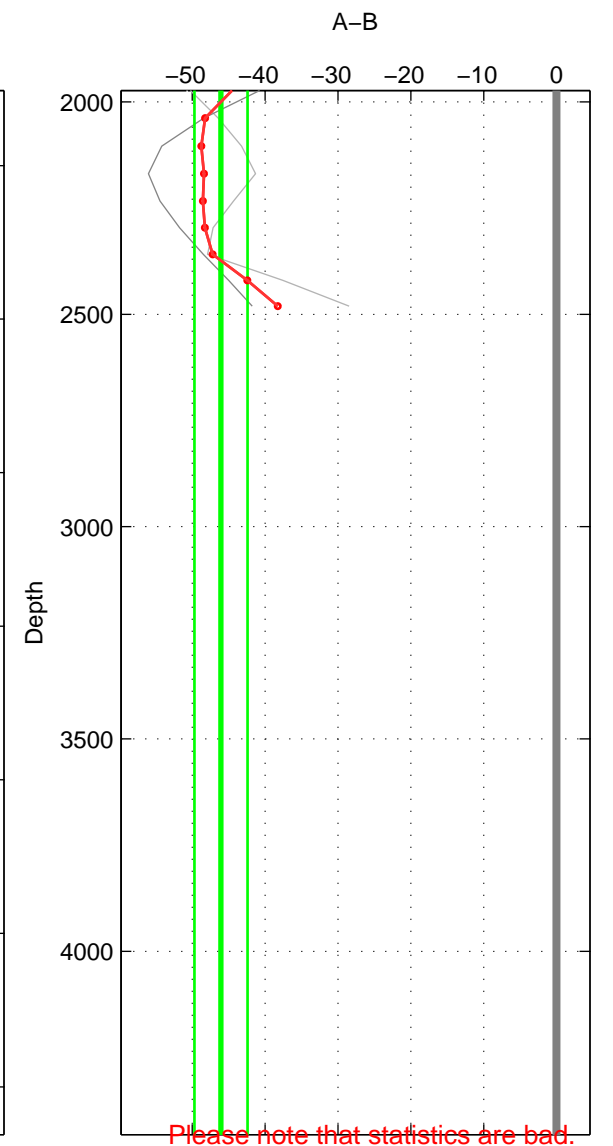

Cruise A (red). Date: Jul 1992 Cruisename: 7-06MT19920701

Cruise B (blue). Date: Oct 1994 Cruisename: 147-06MT19941012

*** "Favourite" values are those of space 2.

	Offset	O.StDev	Ratio	R.Stdev	Rating
SIGMA:	-45.091	3.113	0.981	0.001	2
THETA:	-41.902	6.672	0.982	0.003	3
DEPTH:	-46.063	3.644	0.980	0.002	2
FAV. :	-41.902	6.672	0.982	0.003	3

Please note that statistics are bad.

Profiles of A: 2
 Profiles of B: 3
 Diff profs : 6
 WMoffset (A-B): -45.0913
 WMoffset stdev: 3.1134
 WMratio (A/B): 0.98079
 WMratio stdev: 0.0013127

Quality (1-5): 2

Profiles of A: 5
 Profiles of B: 3
 Diff profs : 14
 WMoffset (A-B): -41.9024
 WMoffset stdev: 6.672
 WMratio (A/B): 0.98216
 WMratio stdev: 0.0028255

Quality (1-5): 3

Please note that statistics are bad.

Profiles of A: 2
 Profiles of B: 3
 Diff profs : 6
 WMoffset (A-B): -46.0629
 WMoffset stdev: 3.6442
 WMratio (A/B): 0.98038
 WMratio stdev: 0.0015396

Quality (1-5): 2