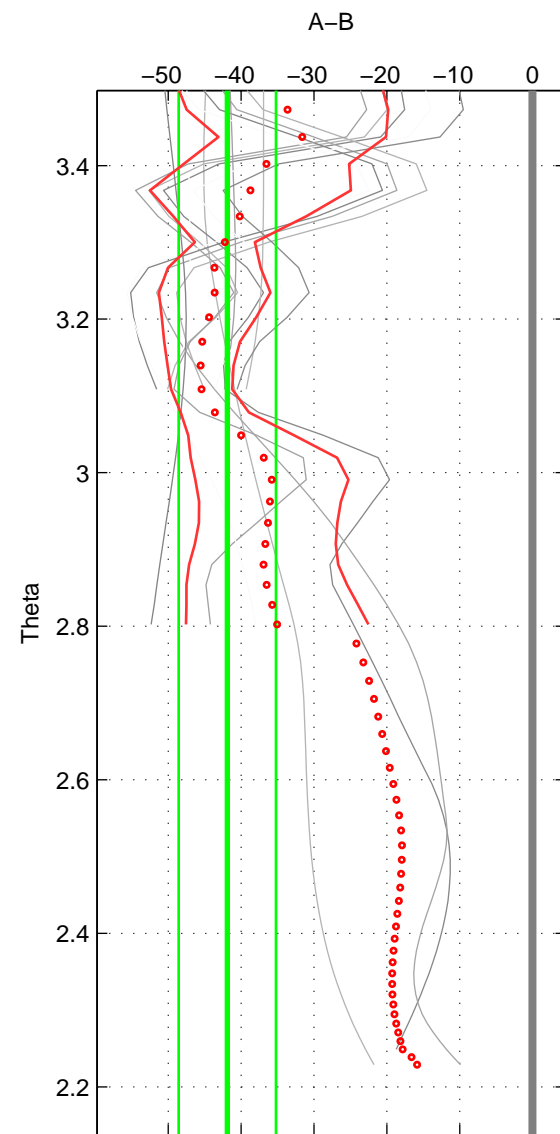

Cruise A (red). Date: Jul 1992 Cruisename: 7-06MT19920701

Cruise B (blue). Date: Oct 1994 Cruisename: 147-06MT19941012

*** "Favourite" values are those of space 2.

	Offset	O.StDev	Ratio	R.Stdev	Rating
SIGMA:	-45.091	3.113	0.981	0.001	2
THETA:	-41.902	6.672	0.982	0.003	3
DEPTH:	-46.063	3.644	0.980	0.002	2
FAV. :	-41.902	6.672	0.982	0.003	3

Please note that statistics are bad.

Profiles of A: 2
 Profiles of B: 3
 Diff profs : 6
 WMoffset (A-B): -45.0913
 WMoffset stdev: 3.1134
 WMratio (A/B): 0.98079
 WMratio stdev: 0.0013127

Quality (1-5): 2

Profiles of A: 5
 Profiles of B: 3
 Diff profs : 14
 WMoffset (A-B): -41.9024
 WMoffset stdev: 6.672
 WMratio (A/B): 0.98216
 WMratio stdev: 0.0028255

Quality (1-5): 3

Please note that statistics are bad.

Profiles of A: 2
 Profiles of B: 3
 Diff profs : 6
 WMoffset (A-B): -46.0629
 WMoffset stdev: 3.6442
 WMratio (A/B): 0.98038
 WMratio stdev: 0.0015396

Quality (1-5): 2