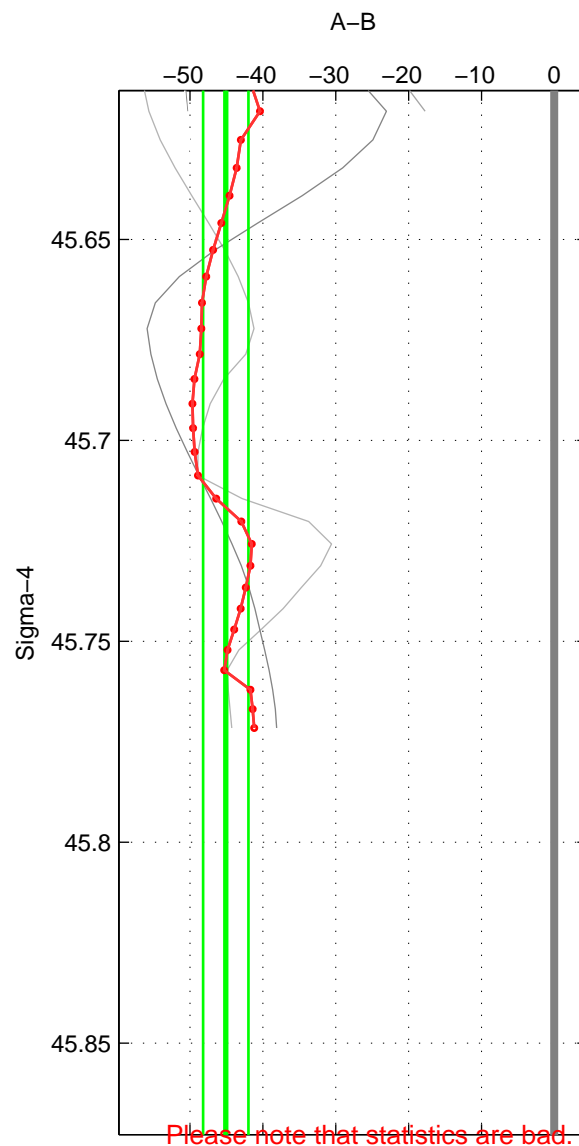

Cruise A (red). Date: Jul 1992 Cruisename: 7-06MT19920701

Cruise B (blue). Date: Oct 1994 Cruisename: 147-06MT19941012

*** "Favourite" values are those of space 2.

	Offset	O.StDev	Ratio	R.Stdev	Rating
SIGMA:	-45.091	3.113	0.981	0.001	2
THETA:	-41.902	6.672	0.982	0.003	3
DEPTH:	-46.063	3.644	0.980	0.002	2
FAV. :	-41.902	6.672	0.982	0.003	3

Please note that statistics are bad.

Profiles of A: 2
 Profiles of B: 3
 Diff profs : 6
 WMoffset (A-B): -45.0913
 WMoffset stdev: 3.1134
 WMratio (A/B): 0.98079
 WMratio stdev: 0.0013127

Quality (1-5): 2

Profiles of A: 5
 Profiles of B: 3
 Diff profs : 14
 WMoffset (A-B): -41.9024
 WMoffset stdev: 6.672
 WMratio (A/B): 0.98216
 WMratio stdev: 0.0028255

Quality (1-5): 3

Please note that statistics are bad.

Profiles of A: 2
 Profiles of B: 3
 Diff profs : 6
 WMoffset (A-B): -46.0629
 WMoffset stdev: 3.6442
 WMratio (A/B): 0.98038
 WMratio stdev: 0.0015396

Quality (1-5): 2