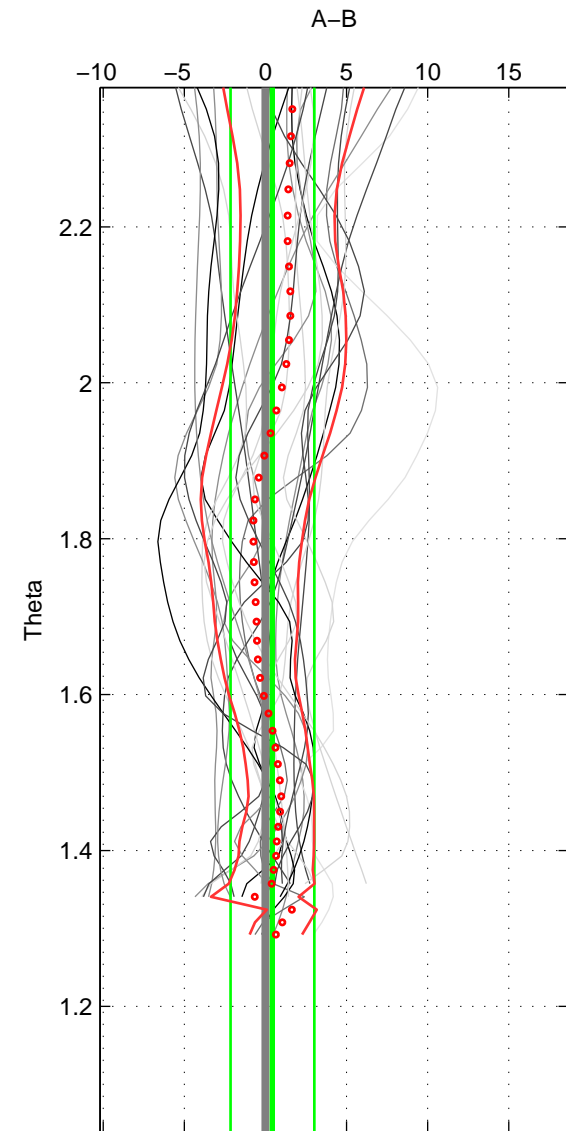

Cruise A (red). Date: Jul 2001 Cruisename: 575-49HO20010710
 Cruise B (blue). Date: Aug 2004 Cruisename: 601-49NZ20040807

*** "Favourite" values are means of spaces 1 2.

	Offset	O.StDev	Ratio	R.Stdev	Rating
SIGMA:	0.555	2.457	1.000	0.001	4
THETA:	0.428	2.583	1.000	0.001	4
DEPTH:	0.635	2.660	1.000	0.001	3
FAV.:	0.491	2.520	1.000	0.001	4

Profiles of A: 6
 Profiles of B: 12
 Diff profs : 22
 WMoffset (A-B): 0.55467
 WMoffset stdev: 2.4571
 WMratio (A/B): 1.0002
 WMratio stdev: 0.0010213

Quality (1-5): 4

Profiles of A: 6
 Profiles of B: 12
 Diff profs : 22
 WMoffset (A-B): 0.42801
 WMoffset stdev: 2.583
 WMratio (A/B): 1.0002
 WMratio stdev: 0.0010727

Quality (1-5): 4

Profiles of A: 6
 Profiles of B: 12
 Diff profs : 22
 WMoffset (A-B): 0.6353
 WMoffset stdev: 2.6604
 WMratio (A/B): 1.0003
 WMratio stdev: 0.0011035

Quality (1-5): 3