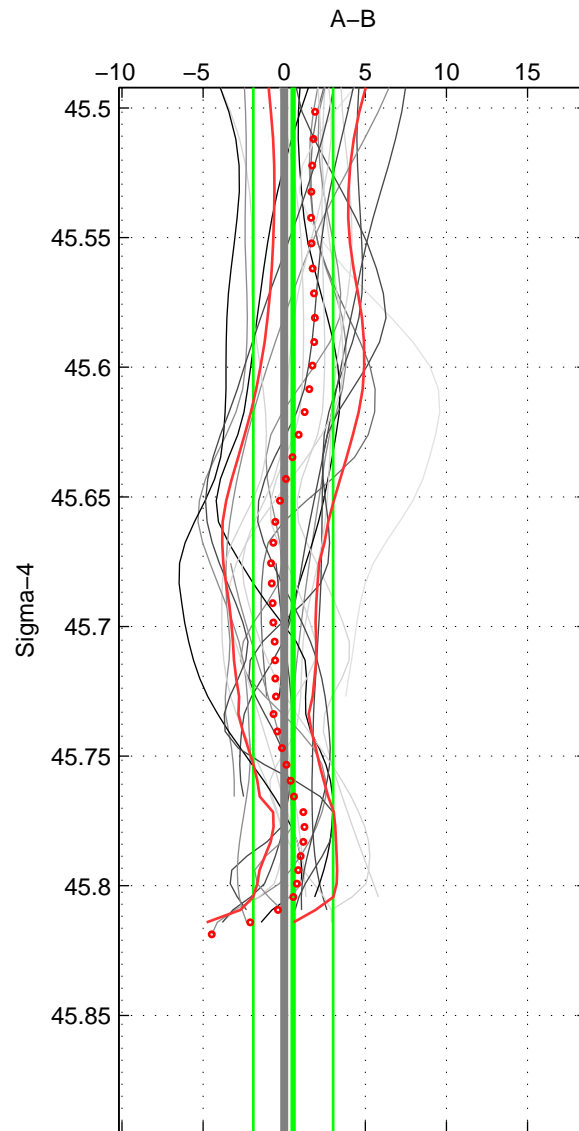

Cruise A (red). Date: Jul 2001 Cruisename: 575-49HO20010710
 Cruise B (blue). Date: Aug 2004 Cruisename: 601-49NZ20040807

*** "Favourite" values are means of spaces 1 2.

	Offset	O.StDev	Ratio	R.Stdev	Rating
SIGMA:	0.555	2.457	1.000	0.001	4
THETA:	0.428	2.583	1.000	0.001	4
DEPTH:	0.635	2.660	1.000	0.001	3
FAV.:	0.491	2.520	1.000	0.001	4

Profiles of A: 6
 Profiles of B: 12
 Diff profs : 22
 WMoffset (A-B): 0.55467
 WMoffset stdev: 2.4571
 WMratio (A/B): 1.0002
 WMratio stdev: 0.0010213

Quality (1-5): 4

Profiles of A: 6
 Profiles of B: 12
 Diff profs : 22
 WMoffset (A-B): 0.42801
 WMoffset stdev: 2.583
 WMratio (A/B): 1.0002
 WMratio stdev: 0.0010727

Quality (1-5): 4

Profiles of A: 6
 Profiles of B: 12
 Diff profs : 22
 WMoffset (A-B): 0.6353
 WMoffset stdev: 2.6604
 WMratio (A/B): 1.0003
 WMratio stdev: 0.0011035

Quality (1-5): 3