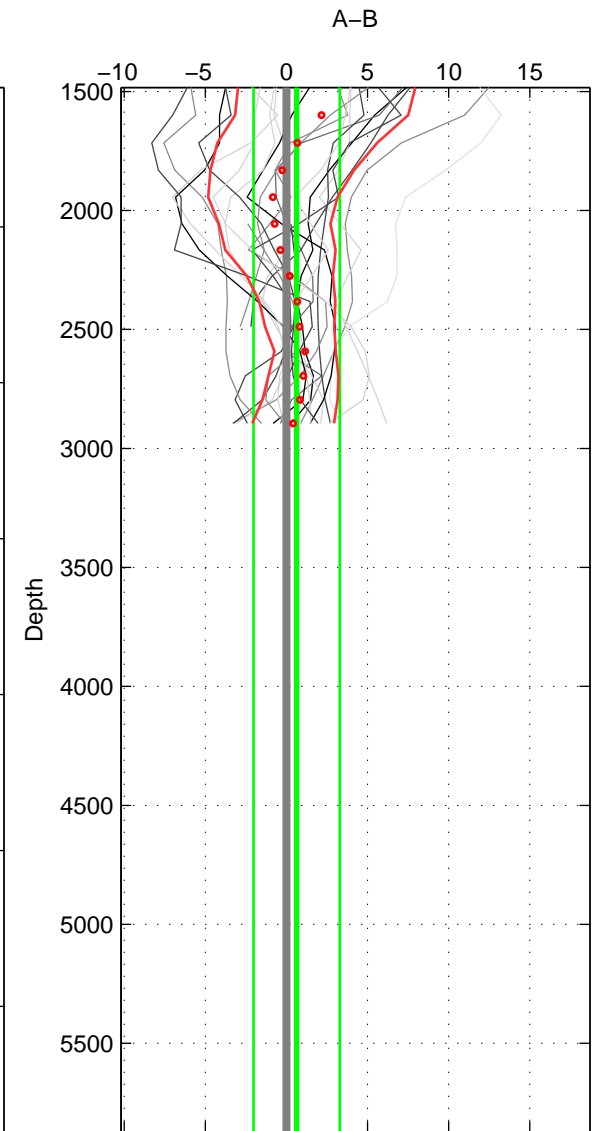

Cruise A (red). Date: Jul 2001 Cruisename: 575-49HO20010710
 Cruise B (blue). Date: Aug 2004 Cruisename: 601-49NZ20040807

*** "Favourite" values are means of spaces 1 2.

	Offset	O.StDev	Ratio	R.Stdev	Rating
SIGMA:	0.555	2.457	1.000	0.001	4
THETA:	0.428	2.583	1.000	0.001	4
DEPTH:	0.635	2.660	1.000	0.001	3
FAV.:	0.491	2.520	1.000	0.001	4

Profiles of A: 6
 Profiles of B: 12
 Diff profs : 22
 WMoffset (A-B): 0.55467
 WMoffset stdev: 2.4571
 WMratio (A/B): 1.0002
 WMratio stdev: 0.0010213

Quality (1-5): 4

Profiles of A: 6
 Profiles of B: 12
 Diff profs : 22
 WMoffset (A-B): 0.42801
 WMoffset stdev: 2.583
 WMratio (A/B): 1.0002
 WMratio stdev: 0.0010727

Quality (1-5): 4

Profiles of A: 6
 Profiles of B: 12
 Diff profs : 22
 WMoffset (A-B): 0.6353
 WMoffset stdev: 2.6604
 WMratio (A/B): 1.0003
 WMratio stdev: 0.0011035

Quality (1-5): 3