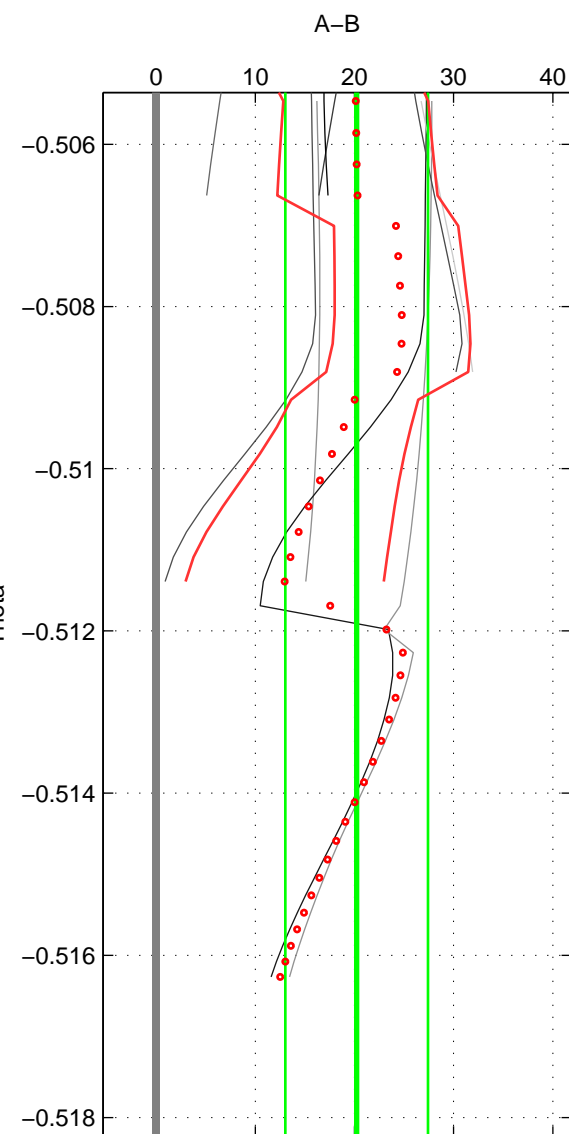

Cruise A (red). Date: Aug 2002 Cruisename: 52-32H120020718  
 Cruise B (blue). Date: Sep 2005 Cruisename: 110-77DN20050819

\*\*\* "Favourite" values are means of spaces 1 2.

	Offset	O.StDev	Ratio	R.Stdev	Rating
SIGMA:	20.492	4.699	1.009	0.002	3
THETA:	20.223	7.187	1.009	0.003	3
DEPTH:	17.918	3.090	1.008	0.001	2
FAV. :	20.357	5.943	1.009	0.003	3

Profiles of A: 3  
 Profiles of B: 3  
 Diff profs : 8  
 WMoffset (A-B): 20.4919  
 WMoffset stdev: 4.6988  
 WMratio (A/B): 1.0089  
 WMratio stdev: 0.0020474

Quality (1-5): 3

Profiles of A: 3  
 Profiles of B: 3  
 Diff profs : 9  
 WMoffset (A-B): 20.2227  
 WMoffset stdev: 7.187  
 WMratio (A/B): 1.0088  
 WMratio stdev: 0.0031323

Quality (1-5): 3

Profiles of A: 3  
 Profiles of B: 3  
 Diff profs : 8  
 WMoffset (A-B): 17.9179  
 WMoffset stdev: 3.0898  
 WMratio (A/B): 1.0078  
 WMratio stdev: 0.0013435

Quality (1-5): 2

Please note that statistics are bad.