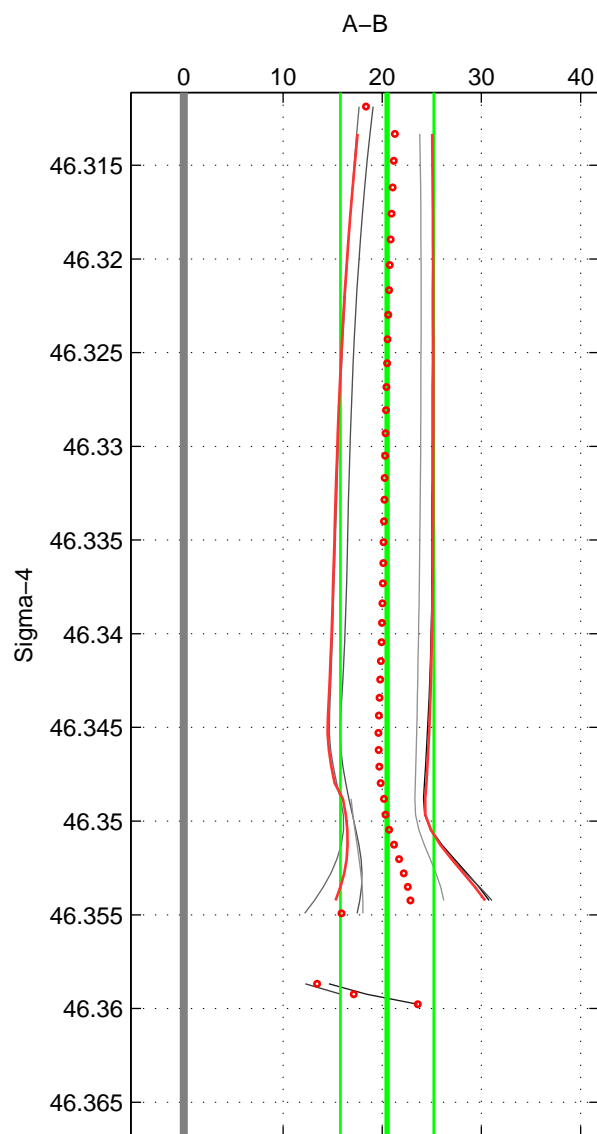

Cruise A (red). Date: Aug 2002 Cruisename: 52-32H120020718  
 Cruise B (blue). Date: Sep 2005 Cruisename: 110-77DN20050819

\*\*\* "Favourite" values are means of spaces 1 2.

	Offset	O.StDev	Ratio	R.Stdev	Rating
SIGMA:	20.492	4.699	1.009	0.002	3
THETA:	20.223	7.187	1.009	0.003	3
DEPTH:	17.918	3.090	1.008	0.001	2
FAV. :	20.357	5.943	1.009	0.003	3

Profiles of A: 3  
 Profiles of B: 3  
 Diff profs : 8  
 WMoffset (A-B): 20.4919  
 WMoffset stdev: 4.6988  
 WMratio (A/B): 1.0089  
 WMratio stdev: 0.0020474

Quality (1-5): 3

Profiles of A: 3  
 Profiles of B: 3  
 Diff profs : 9  
 WMoffset (A-B): 20.2227  
 WMoffset stdev: 7.187  
 WMratio (A/B): 1.0088  
 WMratio stdev: 0.0031323

Quality (1-5): 3

Profiles of A: 3  
 Profiles of B: 3  
 Diff profs : 8  
 WMoffset (A-B): 17.9179  
 WMoffset stdev: 3.0898  
 WMratio (A/B): 1.0078  
 WMratio stdev: 0.0013435

Quality (1-5): 2

Please note that statistics are bad.