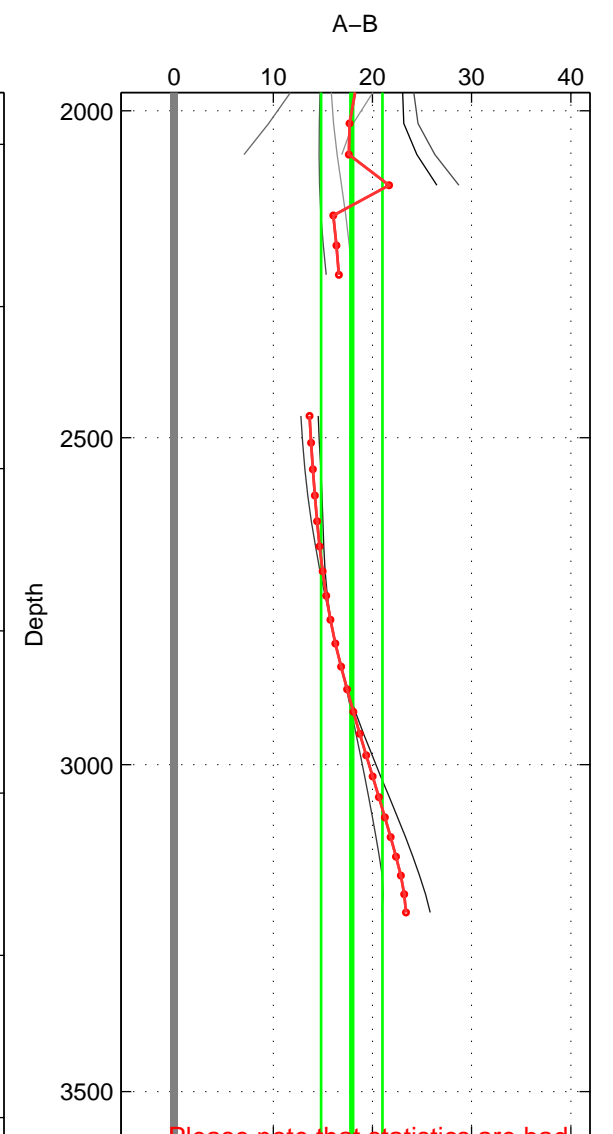

Cruise A (red). Date: Aug 2002 Cruisename: 52-32H120020718  
 Cruise B (blue). Date: Sep 2005 Cruisename: 110-77DN20050819

\*\*\* "Favourite" values are means of spaces 1 2.

	Offset	O.StDev	Ratio	R.Stdev	Rating
SIGMA:	20.492	4.699	1.009	0.002	3
THETA:	20.223	7.187	1.009	0.003	3
DEPTH:	17.918	3.090	1.008	0.001	2
FAV. :	20.357	5.943	1.009	0.003	3

Profiles of A: 3  
 Profiles of B: 3  
 Diff profs : 8  
 WMoffset (A-B): 20.4919  
 WMoffset stdev: 4.6988  
 WMratio (A/B): 1.0089  
 WMratio stdev: 0.0020474

Quality (1-5): 3

Profiles of A: 3  
 Profiles of B: 3  
 Diff profs : 9  
 WMoffset (A-B): 20.2227  
 WMoffset stdev: 7.187  
 WMratio (A/B): 1.0088  
 WMratio stdev: 0.0031323

Quality (1-5): 3

Profiles of A: 3  
 Profiles of B: 3  
 Diff profs : 8  
 WMoffset (A-B): 17.9179  
 WMoffset stdev: 3.0898  
 WMratio (A/B): 1.0078  
 WMratio stdev: 0.0013435

Quality (1-5): 2

Please note that statistics are bad.