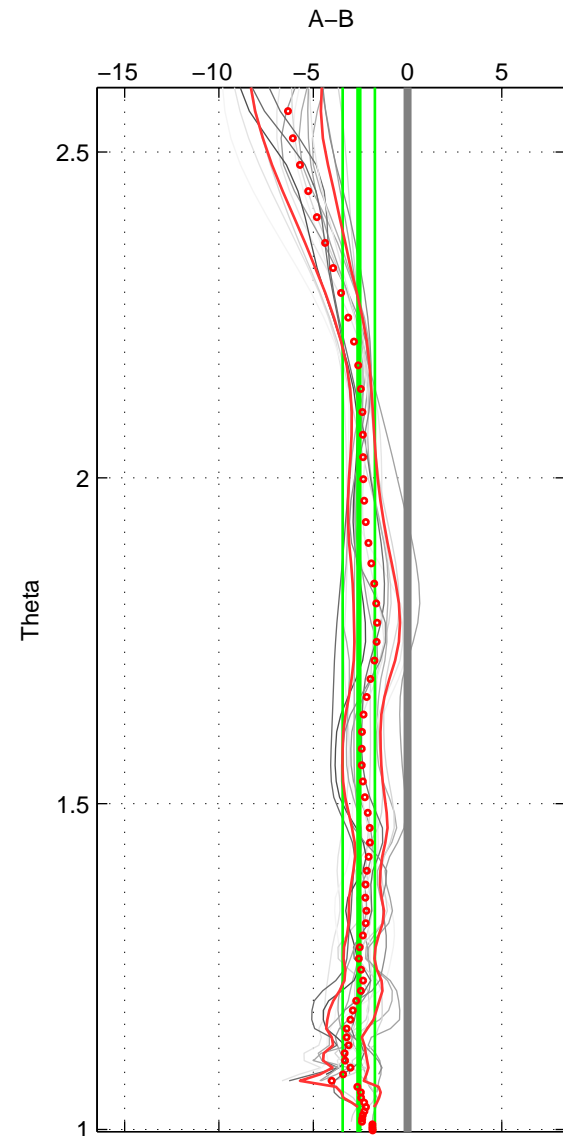

Cruise A (red). Date: Jul 2004 Cruisename: 4765-8  
 Cruise B (blue). Date: Oct 2007 Cruisename: 613-4

\*\*\* "Favourite" values are means of spaces 1 2 3.

	Offset	O.StDev	Ratio	R.Stdev	Rating
SIGMA:	-2.548	0.820	0.999	0.000	5
THETA:	-2.585	0.852	0.999	0.000	5
DEPTH:	-2.832	1.147	0.999	0.000	5
FAV. :	-2.655	0.940	0.999	0.000	5

Profiles of A: 7  
 Profiles of B: 3  
 Diff profs : 17  
 WMoffset (A-B): -2.5477  
 WMoffset stdev: 0.8199  
 WMratio (A/B): 0.99894  
 WMratio stdev: 0.00033962

Quality (1-5): 5

Profiles of A: 7  
 Profiles of B: 3  
 Diff profs : 17  
 WMoffset (A-B): -2.5851  
 WMoffset stdev: 0.8524  
 WMratio (A/B): 0.99893  
 WMratio stdev: 0.00035285

Quality (1-5): 5

Profiles of A: 7  
 Profiles of B: 3  
 Diff profs : 17  
 WMoffset (A-B): -2.832  
 WMoffset stdev: 1.1465  
 WMratio (A/B): 0.99883  
 WMratio stdev: 0.00047336

Quality (1-5): 5