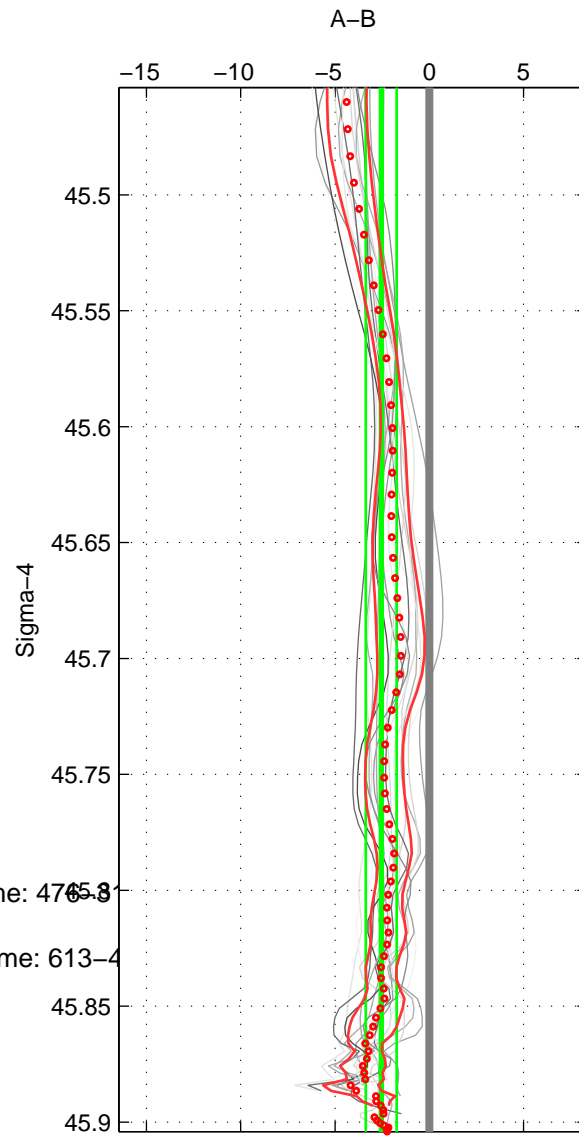

Cruise A (red). Date: Jul 2004 Cruisename: 4765-8  
 Cruise B (blue). Date: Oct 2007 Cruisename: 613-4

\*\*\* "Favourite" values are means of spaces 1 2 3.

	Offset	O.StDev	Ratio	R.Stdev	Rating
SIGMA:	-2.548	0.820	0.999	0.000	5
THETA:	-2.585	0.852	0.999	0.000	5
DEPTH:	-2.832	1.147	0.999	0.000	5
FAV. :	-2.655	0.940	0.999	0.000	5

Profiles of A: 7  
 Profiles of B: 3  
 Diff profs : 17  
 WMoffset (A-B): -2.5477  
 WMoffset stdev: 0.8199  
 WMratio (A/B): 0.99894  
 WMratio stdev: 0.00033962

Quality (1-5): 5

Profiles of A: 7  
 Profiles of B: 3  
 Diff profs : 17  
 WMoffset (A-B): -2.5851  
 WMoffset stdev: 0.8524  
 WMratio (A/B): 0.99893  
 WMratio stdev: 0.00035285

Quality (1-5): 5

Profiles of A: 7  
 Profiles of B: 3  
 Diff profs : 17  
 WMoffset (A-B): -2.832  
 WMoffset stdev: 1.1465  
 WMratio (A/B): 0.99883  
 WMratio stdev: 0.00047336

Quality (1-5): 5