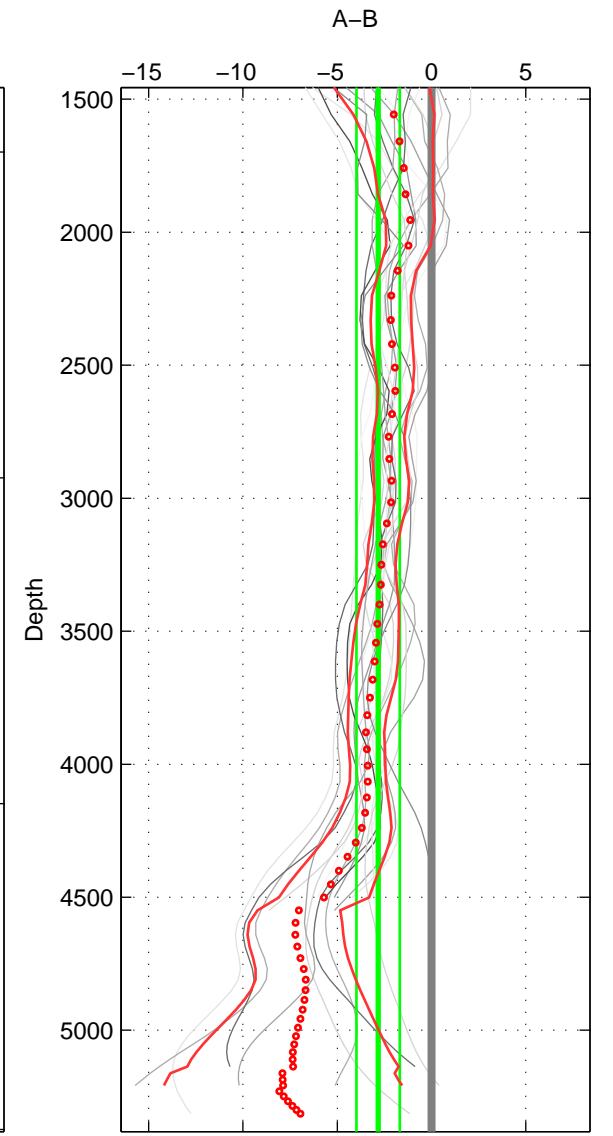

Cruise A (red). Date: Jul 2004 Cruisename: 4765-8  
 Cruise B (blue). Date: Oct 2007 Cruisename: 613-4

\*\*\* "Favourite" values are means of spaces 1 2 3.

	Offset	O.StDev	Ratio	R.Stdev	Rating
SIGMA:	-2.548	0.820	0.999	0.000	5
THETA:	-2.585	0.852	0.999	0.000	5
DEPTH:	-2.832	1.147	0.999	0.000	5
FAV. :	-2.655	0.940	0.999	0.000	5

Profiles of A: 7  
 Profiles of B: 3  
 Diff profs : 17  
 WMoffset (A-B): -2.5477  
 WMoffset stdev: 0.8199  
 WMratio (A/B): 0.99894  
 WMratio stdev: 0.00033962

Quality (1-5): 5

Profiles of A: 7  
 Profiles of B: 3  
 Diff profs : 17  
 WMoffset (A-B): -2.5851  
 WMoffset stdev: 0.8524  
 WMratio (A/B): 0.99893  
 WMratio stdev: 0.00035285

Quality (1-5): 5

Profiles of A: 7  
 Profiles of B: 3  
 Diff profs : 17  
 WMoffset (A-B): -2.832  
 WMoffset stdev: 1.1465  
 WMratio (A/B): 0.99883  
 WMratio stdev: 0.00047336

Quality (1-5): 5