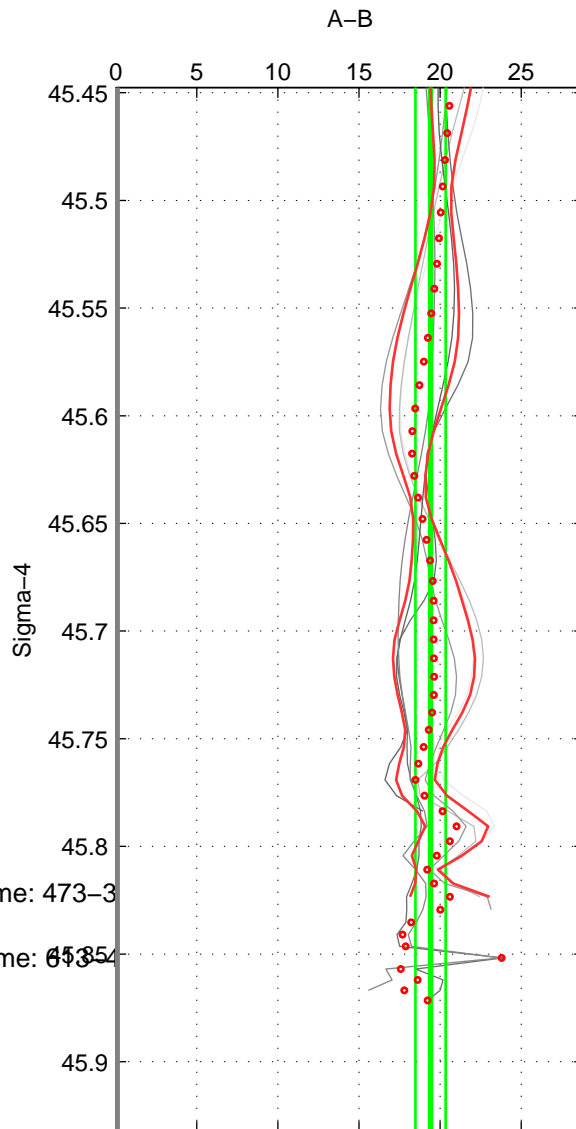

Cruise A (red). Date: Jan 1974 Cruisename: 473-3
 Cruise B (blue). Date: Oct 2007 Cruisename: 473-5

*** "Favourite" values are means of spaces 1 2 3.

	Offset	O.StDev	Ratio	R.Stdev	Rating
SIGMA:	19.407	0.928	1.008	0.000	3
THETA:	19.420	0.902	1.008	0.000	3
DEPTH:	19.888	1.240	1.008	0.000	3
FAV. :	19.572	1.023	1.008	0.000	3

Profiles of A: 2
 Profiles of B: 10
 Diff profs : 6
 WMoffset (A-B): 19.4071
 WMoffset stdev: 0.9277
 WMratio (A/B): 1.0081
 WMratio stdev: 0.00038425

Quality (1-5): 3

Profiles of A: 2
 Profiles of B: 10
 Diff profs : 6
 WMoffset (A-B): 19.4201
 WMoffset stdev: 0.90171
 WMratio (A/B): 1.0081
 WMratio stdev: 0.00037753

Quality (1-5): 3

Profiles of A: 2
 Profiles of B: 10
 Diff profs : 6
 WMoffset (A-B): 19.8879
 WMoffset stdev: 1.2403
 WMratio (A/B): 1.0082
 WMratio stdev: 0.0004966

Quality (1-5): 3