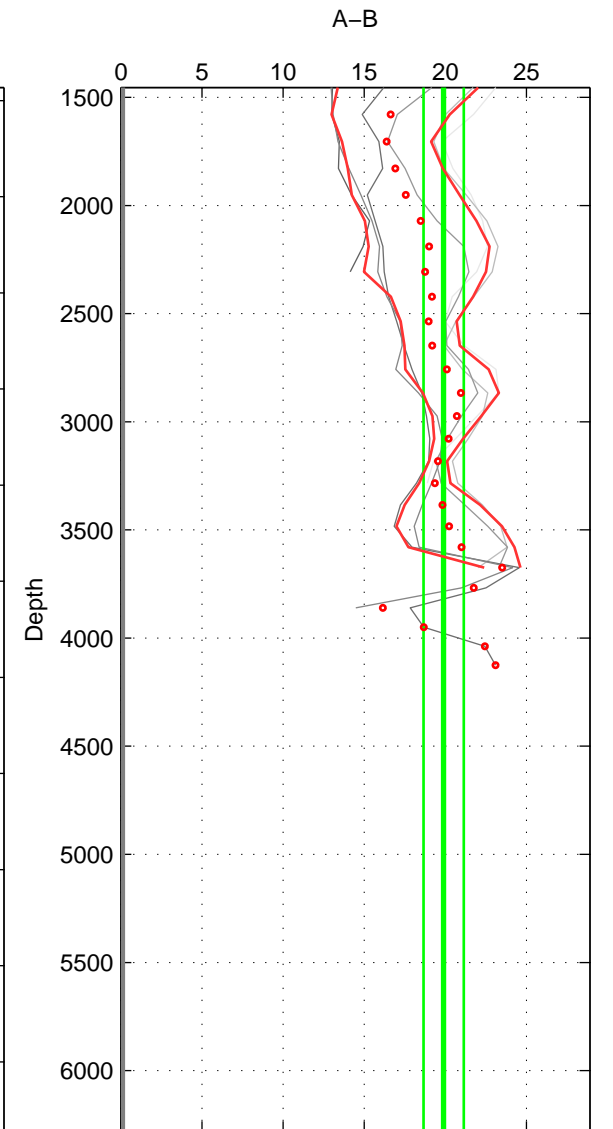

Cruise A (red). Date: Jan 1974 Cruisename: 473-3
 Cruise B (blue). Date: Oct 2007 Cruisename: 473-5

*** "Favourite" values are means of spaces 1 2 3.

	Offset	O.StDev	Ratio	R.Stdev	Rating
SIGMA:	19.407	0.928	1.008	0.000	3
THETA:	19.420	0.902	1.008	0.000	3
DEPTH:	19.888	1.240	1.008	0.000	3
FAV. :	19.572	1.023	1.008	0.000	3

Profiles of A: 2
 Profiles of B: 10
 Diff profs : 6
 WMoffset (A-B): 19.4071
 WMoffset stdev: 0.9277
 WMratio (A/B): 1.0081
 WMratio stdev: 0.00038425

Quality (1-5): 3

Profiles of A: 2
 Profiles of B: 10
 Diff profs : 6
 WMoffset (A-B): 19.4201
 WMoffset stdev: 0.90171
 WMratio (A/B): 1.0081
 WMratio stdev: 0.00037753

Quality (1-5): 3

Profiles of A: 2
 Profiles of B: 10
 Diff profs : 6
 WMoffset (A-B): 19.8879
 WMoffset stdev: 1.2403
 WMratio (A/B): 1.0082
 WMratio stdev: 0.0004966

Quality (1-5): 3