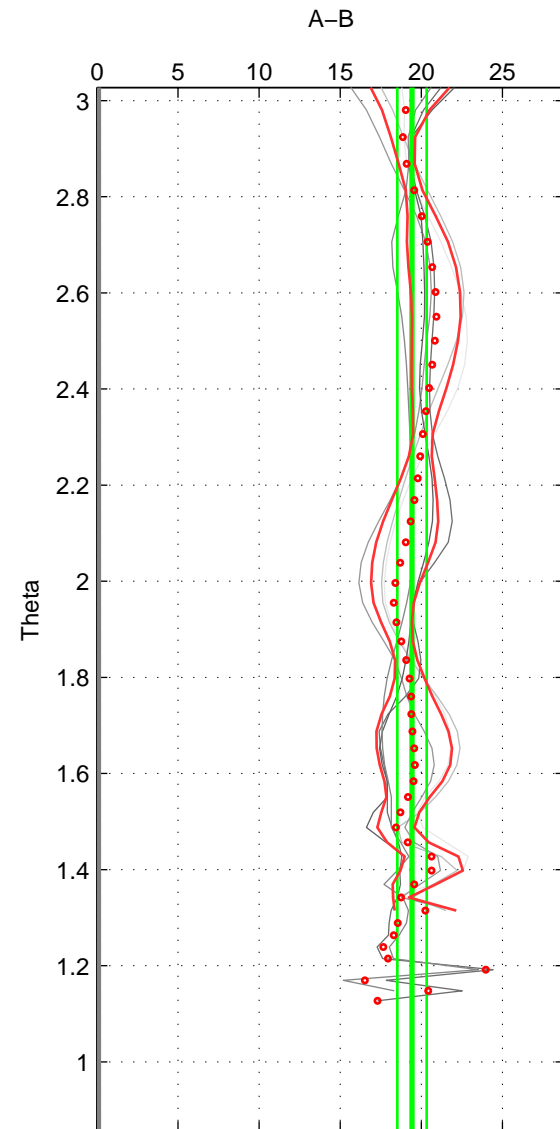

Cruise A (red). Date: Jan 1974 Cruisename: 473-3
 Cruise B (blue). Date: Oct 2007 Cruisename: 473-5

*** "Favourite" values are means of spaces 1 2 3.

	Offset	O.StDev	Ratio	R.Stdev	Rating
SIGMA:	19.407	0.928	1.008	0.000	3
THETA:	19.420	0.902	1.008	0.000	3
DEPTH:	19.888	1.240	1.008	0.000	3
FAV. :	19.572	1.023	1.008	0.000	3

Profiles of A: 2
 Profiles of B: 10
 Diff profs : 6
 WMoffset (A-B): 19.4071
 WMoffset stdev: 0.9277
 WMratio (A/B): 1.0081
 WMratio stdev: 0.00038425

Quality (1-5): 3

Profiles of A: 2
 Profiles of B: 10
 Diff profs : 6
 WMoffset (A-B): 19.4201
 WMoffset stdev: 0.90171
 WMratio (A/B): 1.0081
 WMratio stdev: 0.00037753

Quality (1-5): 3

Profiles of A: 2
 Profiles of B: 10
 Diff profs : 6
 WMoffset (A-B): 19.8879
 WMoffset stdev: 1.2403
 WMratio (A/B): 1.0082
 WMratio stdev: 0.0004966

Quality (1-5): 3