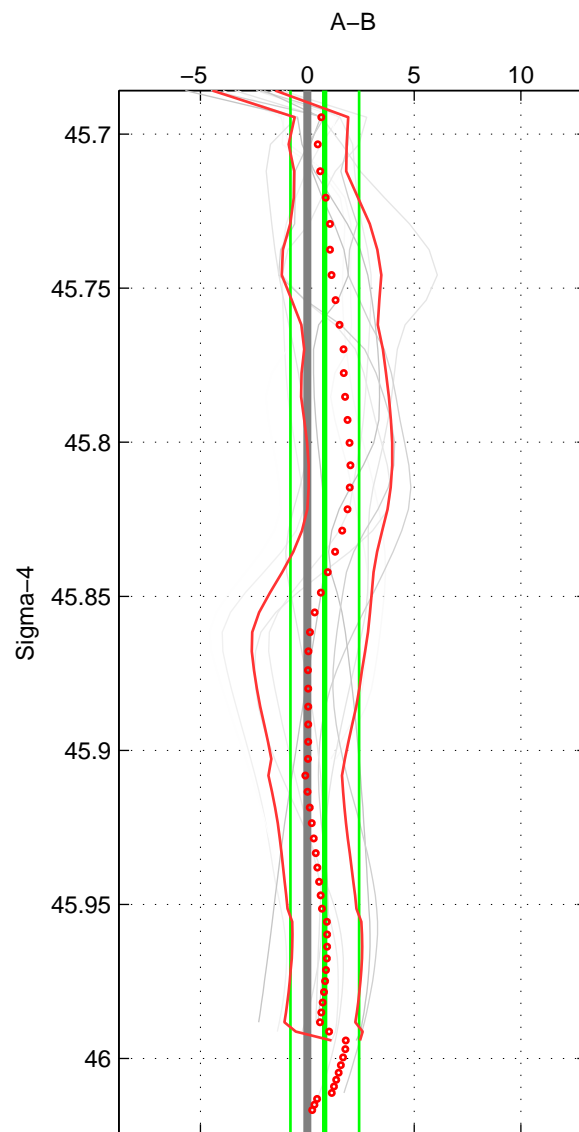

Cruise A (red). Date: Jul 1997 Cruisename: 154-06MT19970707

Cruise B (blue). Date: Jun 2002 Cruisename: 274-35TH20020611

\*\*\* "Favourite" values are means of spaces 1 2 3.

	Offset	O.StDev	Ratio	R.Stdev	Rating
SIGMA:	0.817	1.609	1.000	0.001	4
THETA:	0.916	1.366	1.000	0.001	4
DEPTH:	0.754	3.000	1.000	0.001	4
FAV.:	0.829	1.992	1.000	0.001	4

Profiles of A: 5  
 Profiles of B: 4  
 Diff profs: 12  
 WMoffset (A-B): 0.81745  
 WMoffset stdev: 1.6086  
 WMratio (A/B): 1.0004  
 WMratio stdev: 0.00069936

Quality (1-5): 4

Profiles of A: 5  
 Profiles of B: 4  
 Diff profs: 12  
 WMoffset (A-B): 0.91575  
 WMoffset stdev: 1.366  
 WMratio (A/B): 1.0004  
 WMratio stdev: 0.00059413

Quality (1-5): 4

Profiles of A: 5  
 Profiles of B: 4  
 Diff profs: 12  
 WMoffset (A-B): 0.75354  
 WMoffset stdev: 3.0001  
 WMratio (A/B): 1.0003  
 WMratio stdev: 0.0013036

Quality (1-5): 4