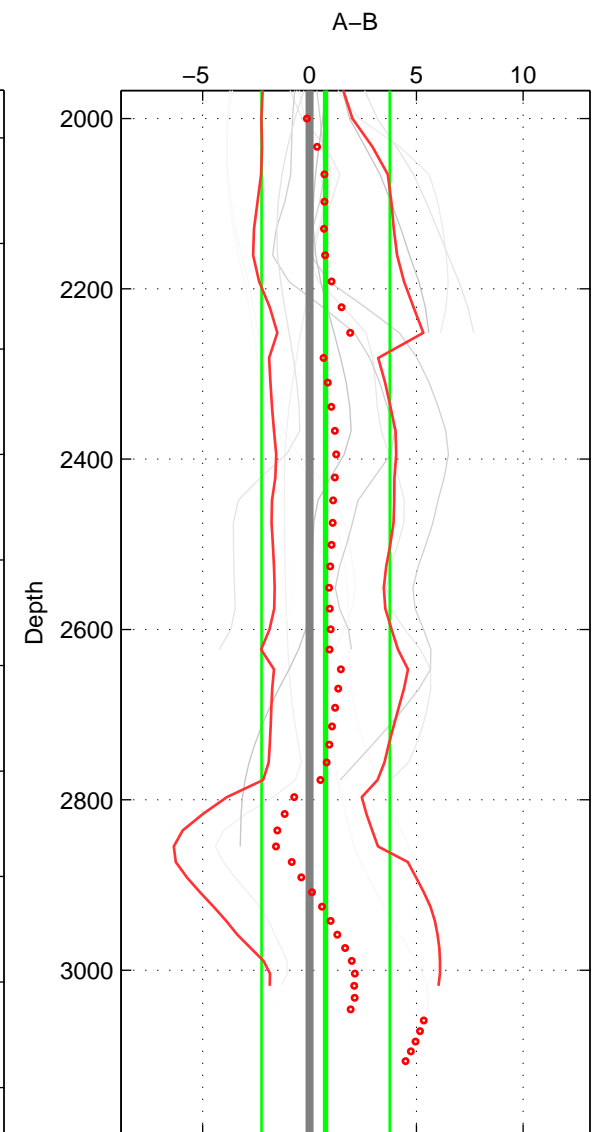

Cruise A (red). Date: Jul 1997 Cruisename: 154-06MT19970707

Cruise B (blue). Date: Jun 2002 Cruisename: 274-35TH20020611

\*\*\* "Favourite" values are means of spaces 1 2 3.

	Offset	O.StDev	Ratio	R.Stdev	Rating
SIGMA:	0.817	1.609	1.000	0.001	4
THETA:	0.916	1.366	1.000	0.001	4
DEPTH:	0.754	3.000	1.000	0.001	4
FAV.:	0.829	1.992	1.000	0.001	4

Profiles of A: 5  
 Profiles of B: 4  
 Diff profs: 12  
 WMoffset (A-B): 0.81745  
 WMoffset stdev: 1.6086  
 WMratio (A/B): 1.0004  
 WMratio stdev: 0.00069936

Quality (1-5): 4

Profiles of A: 5  
 Profiles of B: 4  
 Diff profs: 12  
 WMoffset (A-B): 0.91575  
 WMoffset stdev: 1.366  
 WMratio (A/B): 1.0004  
 WMratio stdev: 0.00059413

Quality (1-5): 4

Profiles of A: 5  
 Profiles of B: 4  
 Diff profs: 12  
 WMoffset (A-B): 0.75354  
 WMoffset stdev: 3.0001  
 WMratio (A/B): 1.0003  
 WMratio stdev: 0.0013036

Quality (1-5): 4