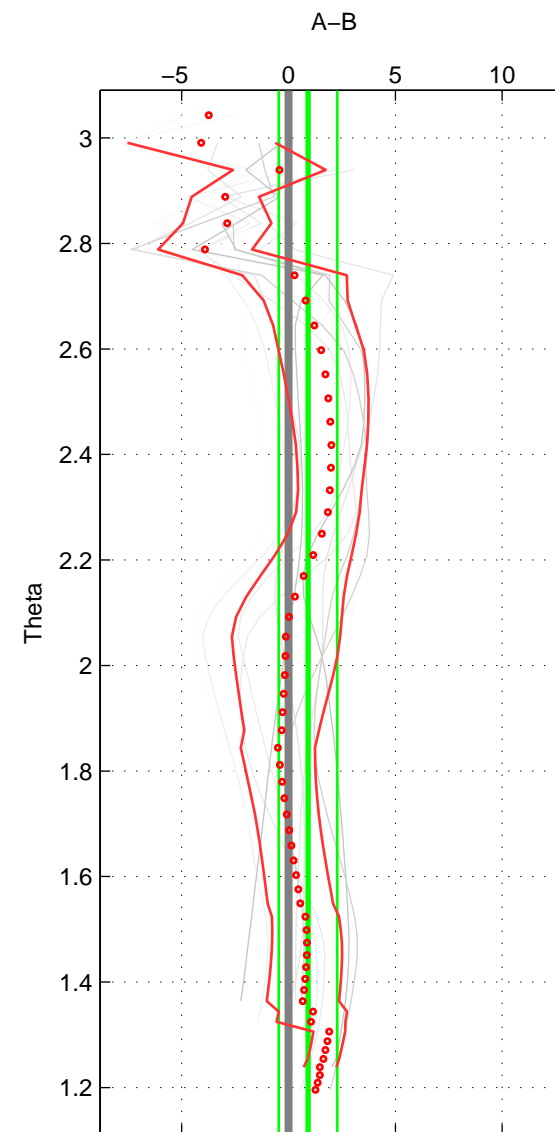

Cruise A (red). Date: Jul 1997 Cruisename: 154-06MT19970707

Cruise B (blue). Date: Jun 2002 Cruisename: 274-35TH20020611

\*\*\* "Favourite" values are means of spaces 1 2 3.

	Offset	O.StDev	Ratio	R.Stdev	Rating
SIGMA:	0.817	1.609	1.000	0.001	4
THETA:	0.916	1.366	1.000	0.001	4
DEPTH:	0.754	3.000	1.000	0.001	4
FAV.:	0.829	1.992	1.000	0.001	4

Profiles of A: 5  
 Profiles of B: 4  
 Diff profs: 12  
 WMoffset (A-B): 0.81745  
 WMoffset stdev: 1.6086  
 WMratio (A/B): 1.0004  
 WMratio stdev: 0.00069936

Quality (1-5): 4

Profiles of A: 5  
 Profiles of B: 4  
 Diff profs: 12  
 WMoffset (A-B): 0.91575  
 WMoffset stdev: 1.366  
 WMratio (A/B): 1.0004  
 WMratio stdev: 0.00059413

Quality (1-5): 4

Profiles of A: 5  
 Profiles of B: 4  
 Diff profs: 12  
 WMoffset (A-B): 0.75354  
 WMoffset stdev: 3.0001  
 WMratio (A/B): 1.0003  
 WMratio stdev: 0.0013036

Quality (1-5): 4