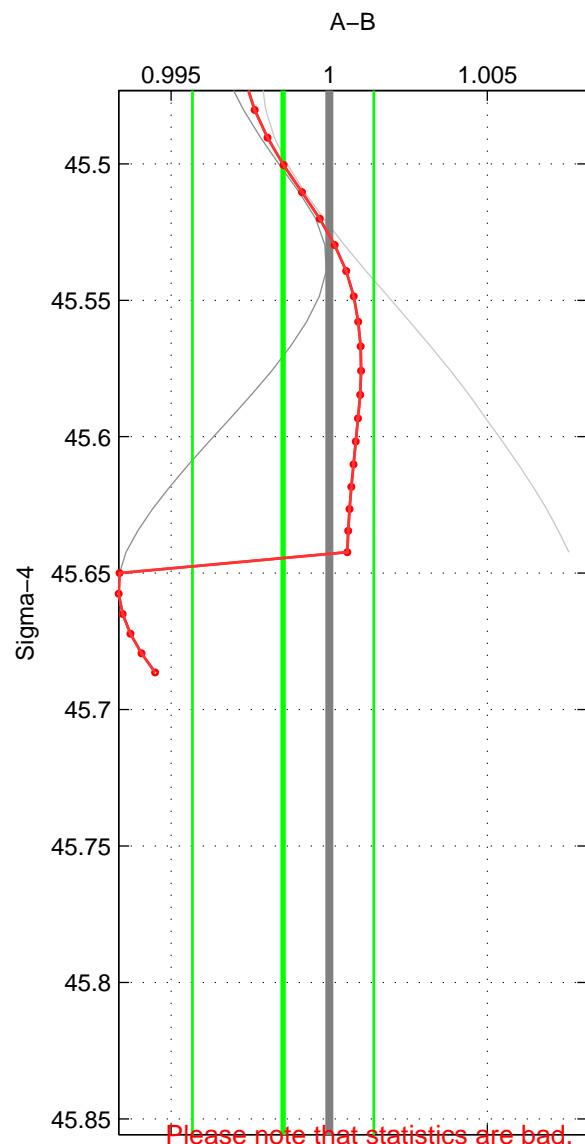

Cruise A (red). Date: Jul 1998 Cruisename: 685-49UP19980703

Cruise B (blue). Date: Feb 2006 Cruisename: 710-49UP20060113

*** "Favourite" values are means of spaces 1 2 3.

	Offset	O.StDev	Ratio	R.Stdev	Rating
SIGMA:	-0.058	0.109	0.999	0.003	2
THETA:	-0.028	0.140	0.999	0.004	2
DEPTH:	0.015	0.116	1.000	0.003	2
FAV.:	-0.023	0.122	0.999	0.003	2

Please note that statistics are bad.

Profiles of A: 2
 Profiles of B: 2
 Diff profs : 2
 WMoffset (A-B): -0.057671
 WMoffset stdev: 0.10943
 WMratio (A/B): 0.99854
 WMratio stdev: 0.0028654

Quality (1-5): 2

Please note that statistics are bad.

Profiles of A: 2
 Profiles of B: 3
 Diff profs : 3
 WMoffset (A-B): -0.027681
 WMoffset stdev: 0.13955
 WMratio (A/B): 0.99931
 WMratio stdev: 0.0036415

Quality (1-5): 2

Please note that statistics are bad.

Profiles of A: 2
 Profiles of B: 3
 Diff profs : 3
 WMoffset (A-B): 0.015106
 WMoffset stdev: 0.11581
 WMratio (A/B): 1.0004
 WMratio stdev: 0.00304

Quality (1-5): 2