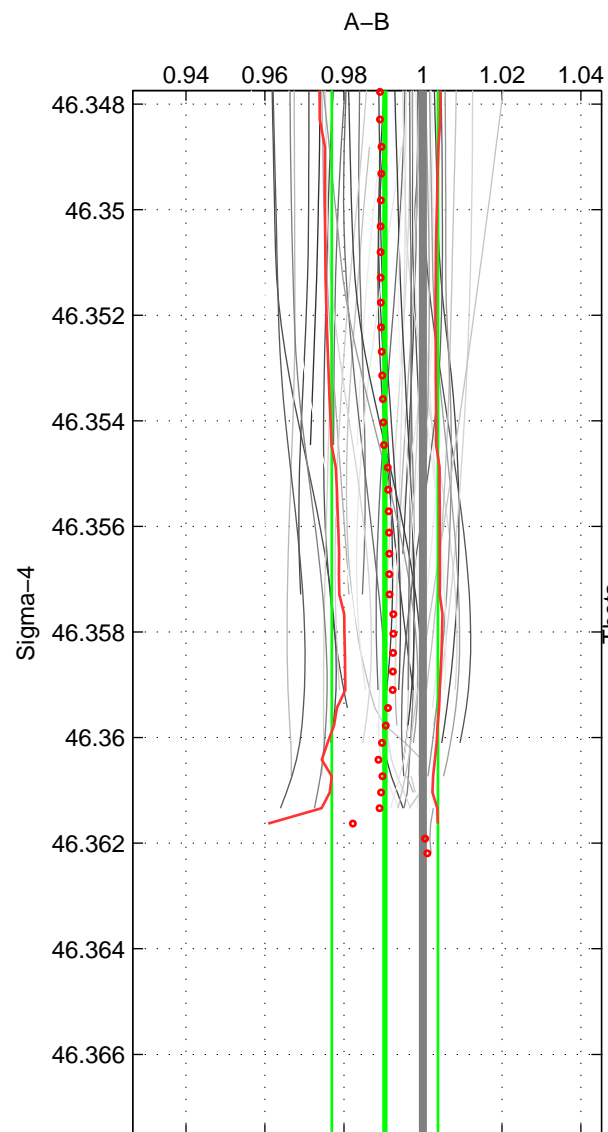

Cruise A (red). Date: Aug 2007 Cruisename: 45-18SN20070726

Cruise B (blue). Date: Sep 2005 Cruisename: 110-77DN20050819

\*\*\* "Favourite" values are means of spaces 1 2 3.

	Offset	O.StDev	Ratio	R.Stdev	Rating
SIGMA:	-0.140	0.196	0.990	0.013	5
THETA:	-0.250	0.230	0.983	0.016	5
DEPTH:	-0.270	0.188	0.982	0.013	5
FAV.:	-0.220	0.205	0.985	0.014	5

Profiles of A: 20  
 Profiles of B: 11  
 Diff profs : 52  
 WMoffset (A-B): -0.13997  
 WMoffset stdev: 0.19566  
 WMratio (A/B): 0.99037  
 WMratio stdev: 0.013453

Quality (1-5): 5

Profiles of A: 20  
 Profiles of B: 11  
 Diff profs : 55  
 WMoffset (A-B): -0.25038  
 WMoffset stdev: 0.23048  
 WMratio (A/B): 0.98292  
 WMratio stdev: 0.015582

Quality (1-5): 5

Profiles of A: 21  
 Profiles of B: 11  
 Diff profs : 58  
 WMoffset (A-B): -0.27032  
 WMoffset stdev: 0.1876  
 WMratio (A/B): 0.98164  
 WMratio stdev: 0.012561

Quality (1-5): 5