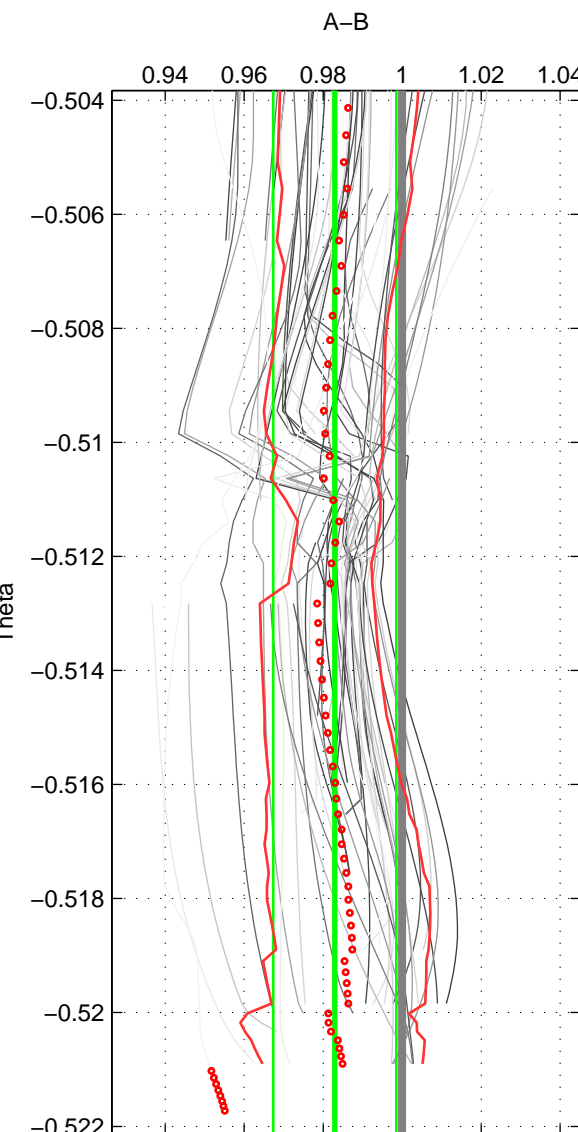

Cruise A (red). Date: Aug 2007 Cruisename: 45-18SN20070726

Cruise B (blue). Date: Sep 2005 Cruisename: 110-77DN20050819

\*\*\* "Favourite" values are means of spaces 1 2 3.

	Offset	O.StDev	Ratio	R.Stdev	Rating
SIGMA:	-0.140	0.196	0.990	0.013	5
THETA:	-0.250	0.230	0.983	0.016	5
DEPTH:	-0.270	0.188	0.982	0.013	5
FAV.:	-0.220	0.205	0.985	0.014	5

Profiles of A: 20  
 Profiles of B: 11  
 Diff profs : 52  
 WMoffset (A-B): -0.13997  
 WMoffset stdev: 0.19566  
 WMratio (A/B): 0.99037  
 WMratio stdev: 0.013453

Quality (1-5): 5

Profiles of A: 20  
 Profiles of B: 11  
 Diff profs : 55  
 WMoffset (A-B): -0.25038  
 WMoffset stdev: 0.23048  
 WMratio (A/B): 0.98292  
 WMratio stdev: 0.015582

Quality (1-5): 5

Profiles of A: 21  
 Profiles of B: 11  
 Diff profs : 58  
 WMoffset (A-B): -0.27032  
 WMoffset stdev: 0.1876  
 WMratio (A/B): 0.98164  
 WMratio stdev: 0.012561

Quality (1-5): 5