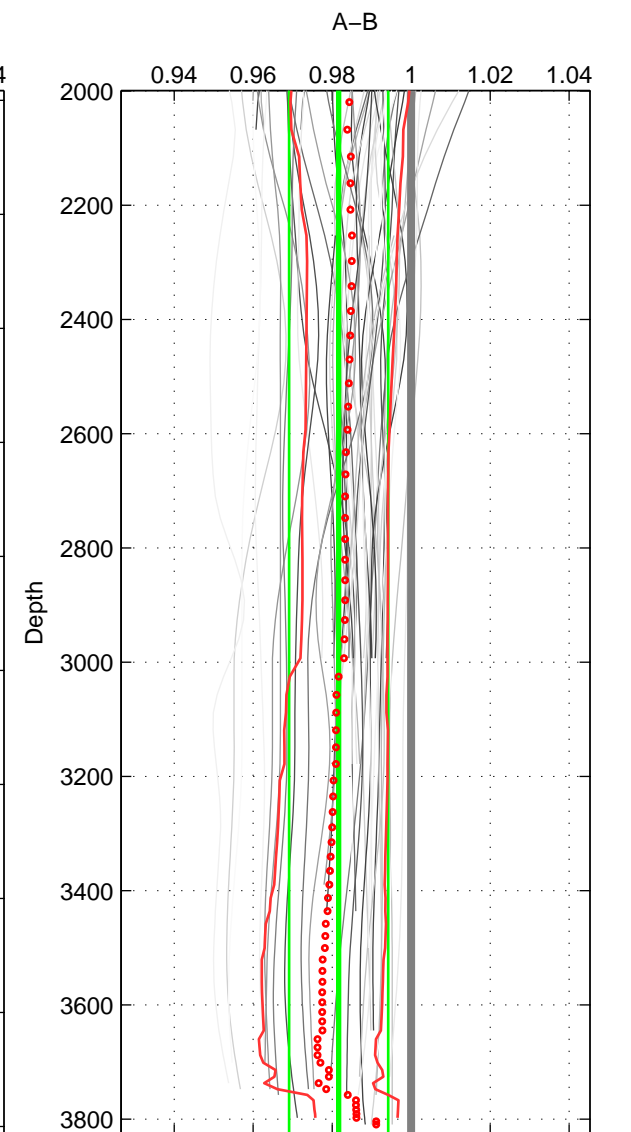

Cruise A (red). Date: Aug 2007 Cruisename: 45-18SN20070726

Cruise B (blue). Date: Sep 2005 Cruisename: 110-77DN20050819

\*\*\* "Favourite" values are means of spaces 1 2 3.

	Offset	O.StDev	Ratio	R.Stdev	Rating
SIGMA:	-0.140	0.196	0.990	0.013	5
THETA:	-0.250	0.230	0.983	0.016	5
DEPTH:	-0.270	0.188	0.982	0.013	5
FAV.:	-0.220	0.205	0.985	0.014	5

Profiles of A: 20  
 Profiles of B: 11  
 Diff profs : 52  
 WMoffset (A-B): -0.13997  
 WMoffset stdev: 0.19566  
 WMratio (A/B): 0.99037  
 WMratio stdev: 0.013453

Quality (1-5): 5

Profiles of A: 20  
 Profiles of B: 11  
 Diff profs : 55  
 WMoffset (A-B): -0.25038  
 WMoffset stdev: 0.23048  
 WMratio (A/B): 0.98292  
 WMratio stdev: 0.015582

Quality (1-5): 5

Profiles of A: 21  
 Profiles of B: 11  
 Diff profs : 58  
 WMoffset (A-B): -0.27032  
 WMoffset stdev: 0.1876  
 WMratio (A/B): 0.98164  
 WMratio stdev: 0.012561

Quality (1-5): 5