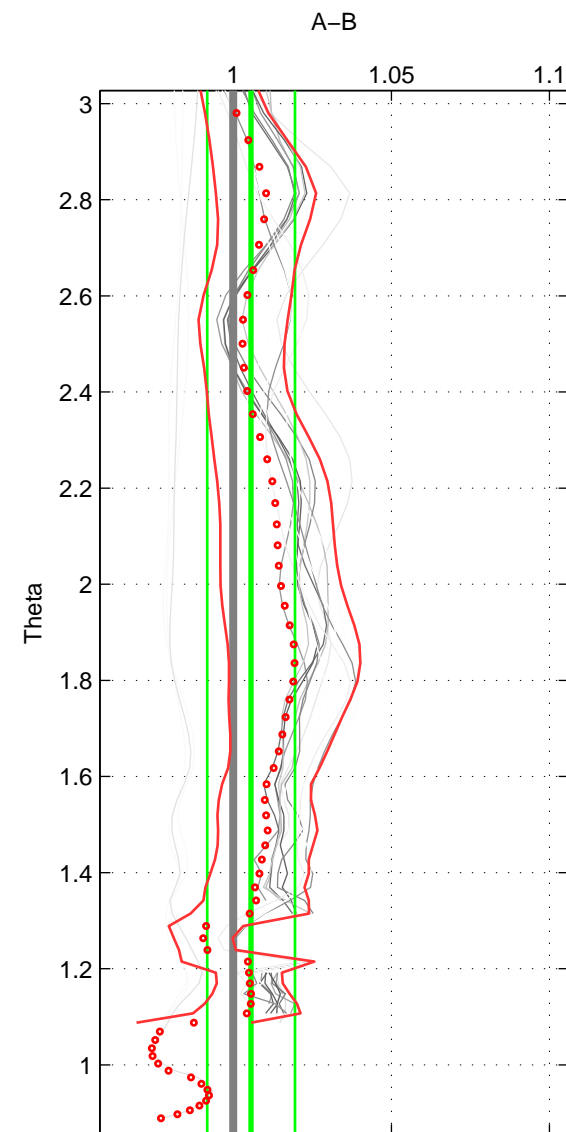

Cruise A (red). Date: Jan 1974 Cruisename: 473-3  
 Cruise B (blue). Date: Oct 2007 Cruisename: 6135

Profiles of A: 4  
 Profiles of B: 20  
 Diff profs : 23  
 WMoffset (A-B): 0.27187  
 WMoffset stdev: 0.57227  
 WMratio (A/B): 1.007  
 WMratio stdev: 0.014747

Profiles of A: 4  
 Profiles of B: 20  
 Diff profs : 23  
 WMoffset (A-B): 0.22889  
 WMoffset stdev: 0.54735  
 WMratio (A/B): 1.0056  
 WMratio stdev: 0.013884

Profiles of A: 4  
 Profiles of B: 20  
 Diff profs : 23  
 WMoffset (A-B): 0.3918  
 WMoffset stdev: 0.094024  
 WMratio (A/B): 1.0109  
 WMratio stdev: 0.0026652

Quality (1-5): 5

Quality (1-5): 5

Quality (1-5): 5

\*\*\* "Favourite" values are means of spaces 1 2 3.

	Offset	O.StDev	Ratio	R.Stdev	Rating
SIGMA:	0.272	0.572	1.007	0.015	5
THETA:	0.229	0.547	1.006	0.014	5
DEPTH:	0.392	0.094	1.011	0.003	5
FAV.:	0.298	0.405	1.008	0.010	5