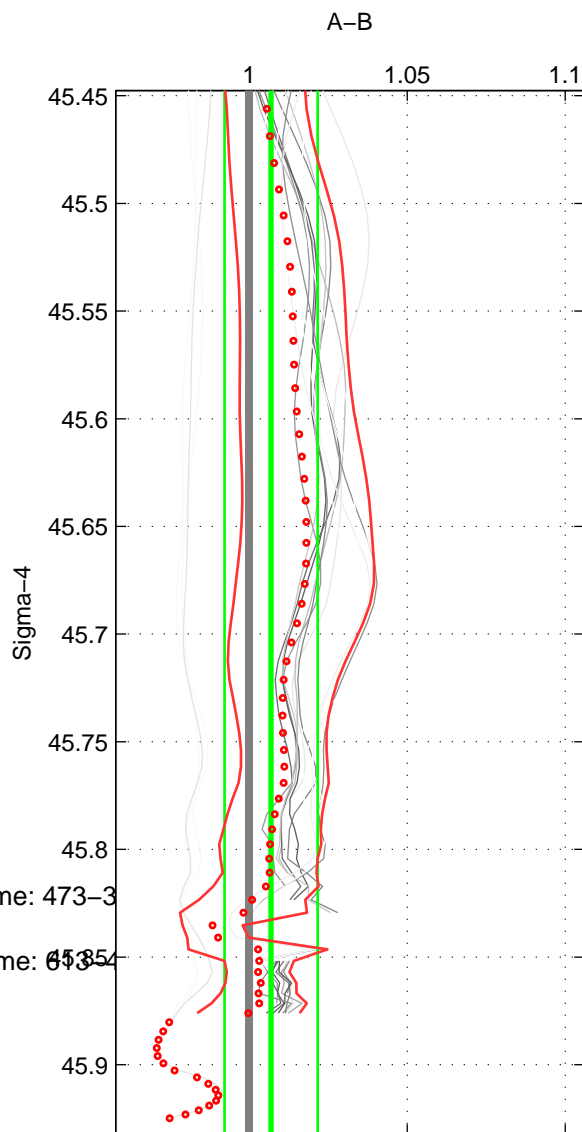

Cruise A (red). Date: Jan 1974 Cruisename: 473-3  
 Cruise B (blue). Date: Oct 2007 Cruisename: 6135

Profiles of A: 4  
 Profiles of B: 20  
 Diff profs : 23  
 WMoffset (A-B): 0.27187  
 WMoffset stdev: 0.57227  
 WMratio (A/B): 1.007  
 WMratio stdev: 0.014747

Profiles of A: 4  
 Profiles of B: 20  
 Diff profs : 23  
 WMoffset (A-B): 0.22889  
 WMoffset stdev: 0.54735  
 WMratio (A/B): 1.0056  
 WMratio stdev: 0.013884

Profiles of A: 4  
 Profiles of B: 20  
 Diff profs : 23  
 WMoffset (A-B): 0.3918  
 WMoffset stdev: 0.094024  
 WMratio (A/B): 1.0109  
 WMratio stdev: 0.0026652

Quality (1-5): 5

Quality (1-5): 5

Quality (1-5): 5

\*\*\* "Favourite" values are means of spaces 1 2 3.

	Offset	O.StDev	Ratio	R.Stdev	Rating
SIGMA:	0.272	0.572	1.007	0.015	5
THETA:	0.229	0.547	1.006	0.014	5
DEPTH:	0.392	0.094	1.011	0.003	5
FAV.:	0.298	0.405	1.008	0.010	5