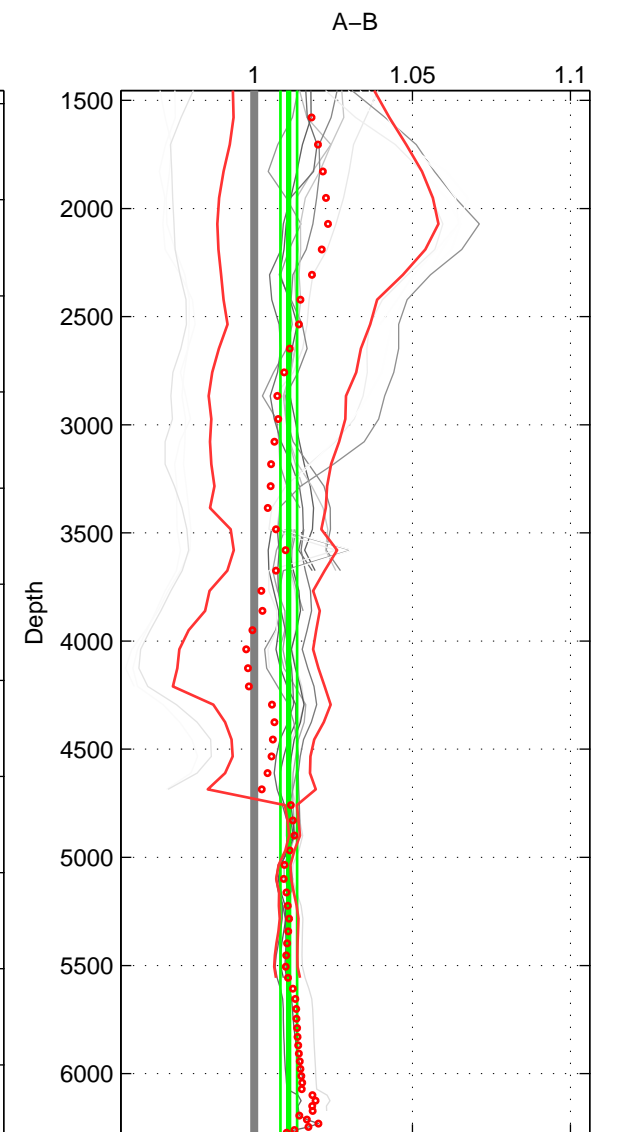

Cruise A (red). Date: Jan 1974 Cruisename: 473-3  
 Cruise B (blue). Date: Oct 2007 Cruisename: 6135

Profiles of A: 4  
 Profiles of B: 20  
 Diff profs : 23  
 WMoffset (A-B): 0.27187  
 WMoffset stdev: 0.57227  
 WMratio (A/B): 1.007  
 WMratio stdev: 0.014747

Profiles of A: 4  
 Profiles of B: 20  
 Diff profs : 23  
 WMoffset (A-B): 0.22889  
 WMoffset stdev: 0.54735  
 WMratio (A/B): 1.0056  
 WMratio stdev: 0.013884

Profiles of A: 4  
 Profiles of B: 20  
 Diff profs : 23  
 WMoffset (A-B): 0.3918  
 WMoffset stdev: 0.094024  
 WMratio (A/B): 1.0109  
 WMratio stdev: 0.0026652

Quality (1-5): 5

Quality (1-5): 5

Quality (1-5): 5

\*\*\* "Favourite" values are means of spaces 1 2 3.

	Offset	O.StDev	Ratio	R.Stdev	Rating
SIGMA:	0.272	0.572	1.007	0.015	5
THETA:	0.229	0.547	1.006	0.014	5
DEPTH:	0.392	0.094	1.011	0.003	5
FAV.:	0.298	0.405	1.008	0.010	5