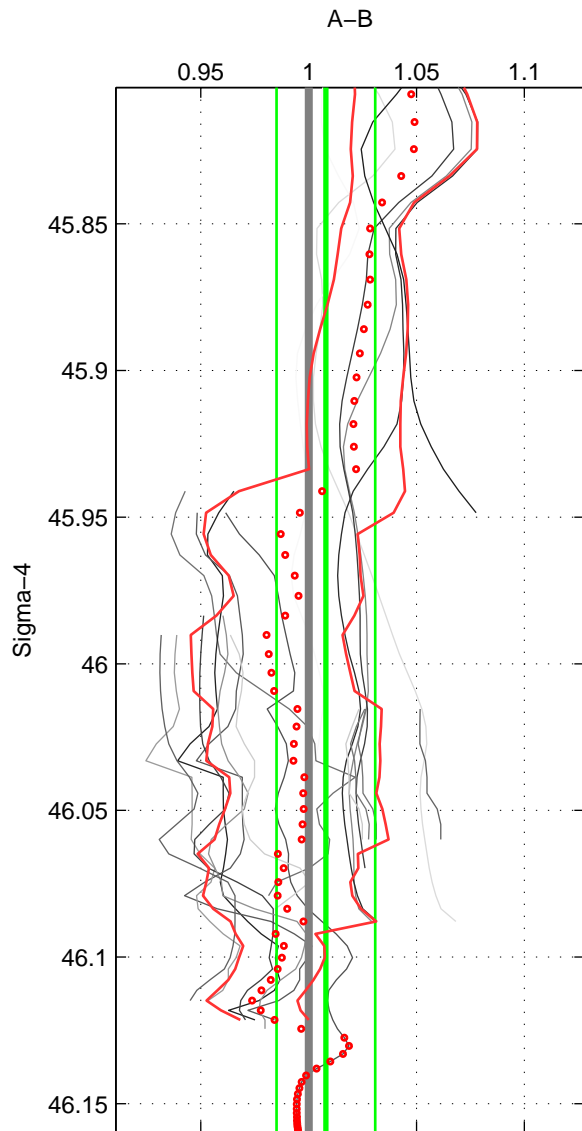

Cruise A (red). Date: Feb 1986 Cruisename: 363-35MF19850224

Cruise B (blue). Date: Feb 1993 Cruisename: 391-74DI19930206

*** "Favourite" values are means of spaces 1 2 3.

	Offset	O.StDev	Ratio	R.Stdev	Rating
SIGMA:	0.278	0.686	1.008	0.023	5
THETA:	0.339	0.692	1.010	0.023	5
DEPTH:	0.541	0.627	1.017	0.020	5
FAV.:	0.386	0.668	1.012	0.022	5

Profiles of A: 8
 Profiles of B: 12
 Diff profs: 19
 WMoffset (A-B): 0.27822
 WMoffset stdev: 0.68588
 WMratio (A/B): 1.008
 WMratio stdev: 0.022863

Quality (1-5): 5

Profiles of A: 8
 Profiles of B: 12
 Diff profs: 19
 WMoffset (A-B): 0.3391
 WMoffset stdev: 0.6922
 WMratio (A/B): 1.01
 WMratio stdev: 0.023183

Quality (1-5): 5

Profiles of A: 8
 Profiles of B: 12
 Diff profs: 19
 WMoffset (A-B): 0.5415
 WMoffset stdev: 0.62713
 WMratio (A/B): 1.0173
 WMratio stdev: 0.02029

Quality (1-5): 5