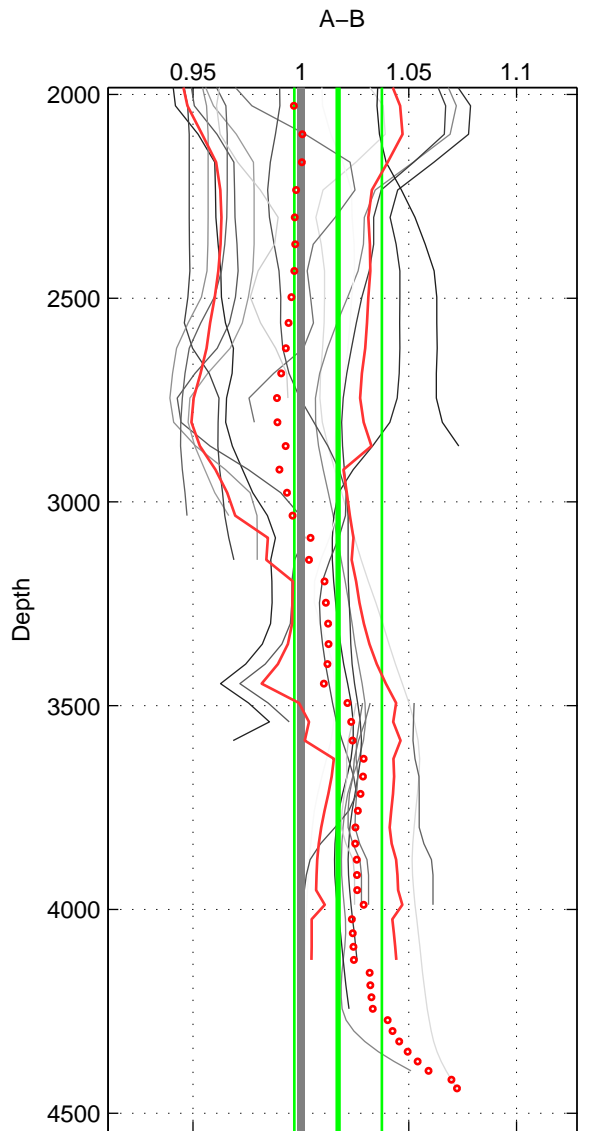

Cruise A (red). Date: Feb 1986 Cruisename: 363-35MF19850224

Cruise B (blue). Date: Feb 1993 Cruisename: 391-74DI19930206

*** "Favourite" values are means of spaces 1 2 3.

	Offset	O.StDev	Ratio	R.Stdev	Rating
SIGMA:	0.278	0.686	1.008	0.023	5
THETA:	0.339	0.692	1.010	0.023	5
DEPTH:	0.541	0.627	1.017	0.020	5
FAV.:	0.386	0.668	1.012	0.022	5

Profiles of A: 8
 Profiles of B: 12
 Diff profs: 19
 WMoffset (A-B): 0.27822
 WMoffset stdev: 0.68588
 WMratio (A/B): 1.008
 WMratio stdev: 0.022863

Quality (1-5): 5

Profiles of A: 8
 Profiles of B: 12
 Diff profs: 19
 WMoffset (A-B): 0.3391
 WMoffset stdev: 0.6922
 WMratio (A/B): 1.01
 WMratio stdev: 0.023183

Quality (1-5): 5

Profiles of A: 8
 Profiles of B: 12
 Diff profs: 19
 WMoffset (A-B): 0.5415
 WMoffset stdev: 0.62713
 WMratio (A/B): 1.0173
 WMratio stdev: 0.02029

Quality (1-5): 5