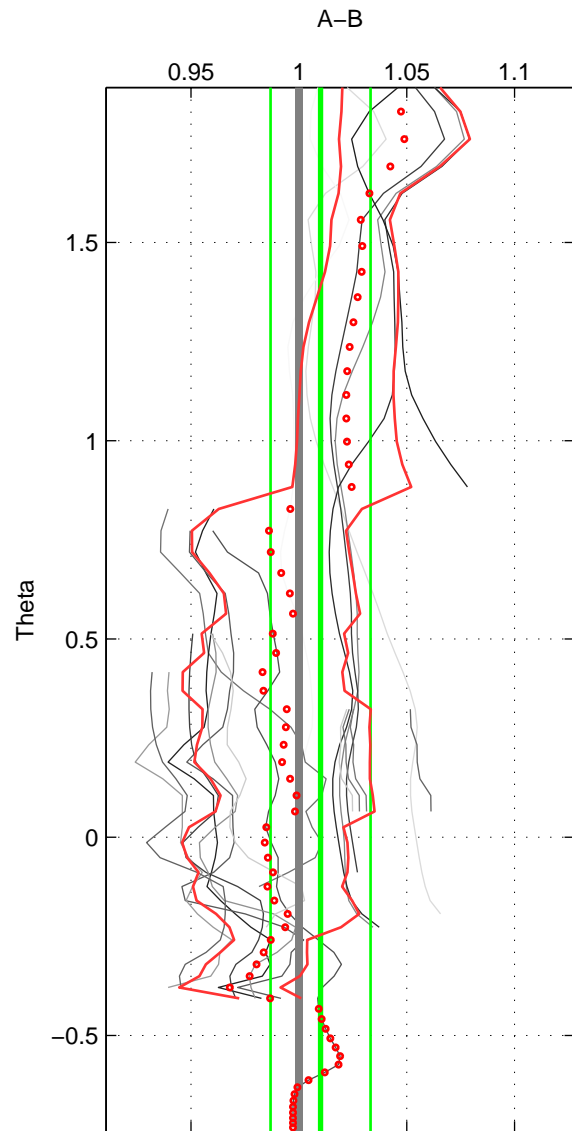

Cruise A (red). Date: Feb 1986 Cruisename: 363-35MF19850224

Cruise B (blue). Date: Feb 1993 Cruisename: 391-74DI19930206

*** "Favourite" values are means of spaces 1 2 3.

	Offset	O.StDev	Ratio	R.Stdev	Rating
SIGMA:	0.278	0.686	1.008	0.023	5
THETA:	0.339	0.692	1.010	0.023	5
DEPTH:	0.541	0.627	1.017	0.020	5
FAV.:	0.386	0.668	1.012	0.022	5

Profiles of A: 8
 Profiles of B: 12
 Diff profs: 19
 WMoffset (A-B): 0.27822
 WMoffset stdev: 0.68588
 WMratio (A/B): 1.008
 WMratio stdev: 0.022863

Quality (1-5): 5

Profiles of A: 8
 Profiles of B: 12
 Diff profs: 19
 WMoffset (A-B): 0.3391
 WMoffset stdev: 0.6922
 WMratio (A/B): 1.01
 WMratio stdev: 0.023183

Quality (1-5): 5

Profiles of A: 8
 Profiles of B: 12
 Diff profs: 19
 WMoffset (A-B): 0.5415
 WMoffset stdev: 0.62713
 WMratio (A/B): 1.0173
 WMratio stdev: 0.02029

Quality (1-5): 5