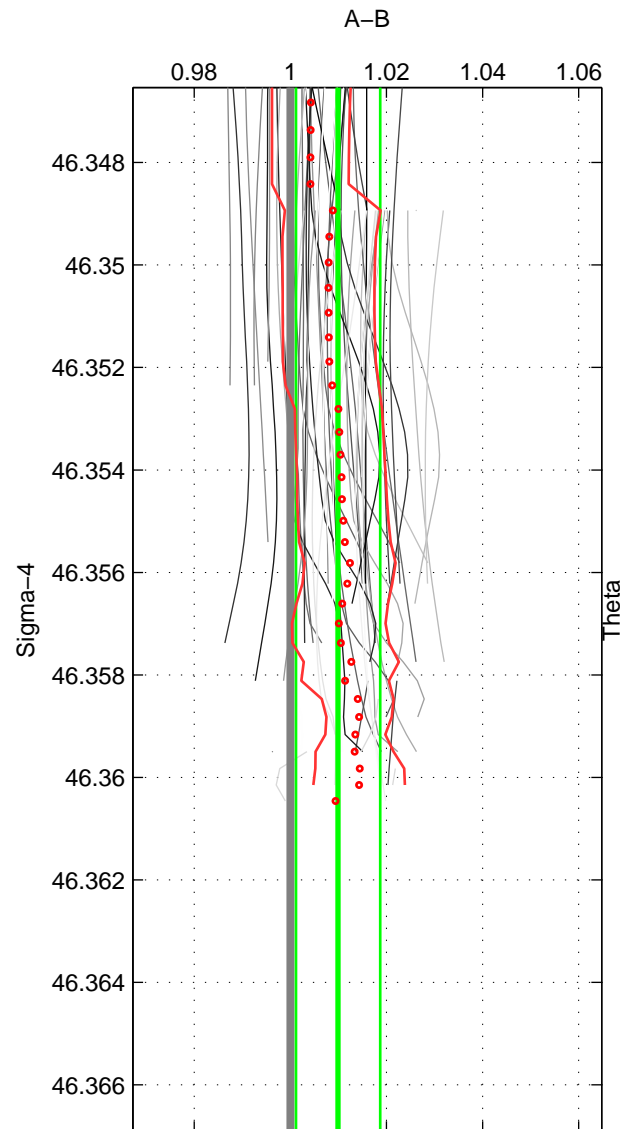

Cruise A (red). Date: Jul 2003 Cruisename: 50-320620030705

Cruise B (blue). Date: Sep 2005 Cruisename: 110-77DN20050819

*** "Favourite" values are means of spaces 1 2 3.

	Offset	O.StDev	Ratio	R.Stdev	Rating
SIGMA:	0.142	0.126	1.010	0.009	4
THETA:	0.080	0.121	1.005	0.008	4
DEPTH:	0.071	0.064	1.005	0.004	4
FAV.:	0.098	0.104	1.007	0.007	4

Profiles of A: 19
 Profiles of B: 4
 Diff profs: 50
 WMoffset (A-B): 0.14214
 WMoffset stdev: 0.12577
 WMratio (A/B): 1.0099
 WMratio stdev: 0.0087626

Quality (1-5): 4

Profiles of A: 18
 Profiles of B: 4
 Diff profs: 48
 WMoffset (A-B): 0.080172
 WMoffset stdev: 0.12115
 WMratio (A/B): 1.0055
 WMratio stdev: 0.0083091

Quality (1-5): 4

Profiles of A: 19
 Profiles of B: 4
 Diff profs: 50
 WMoffset (A-B): 0.071497
 WMoffset stdev: 0.064375
 WMratio (A/B): 1.0049
 WMratio stdev: 0.0044157

Quality (1-5): 4