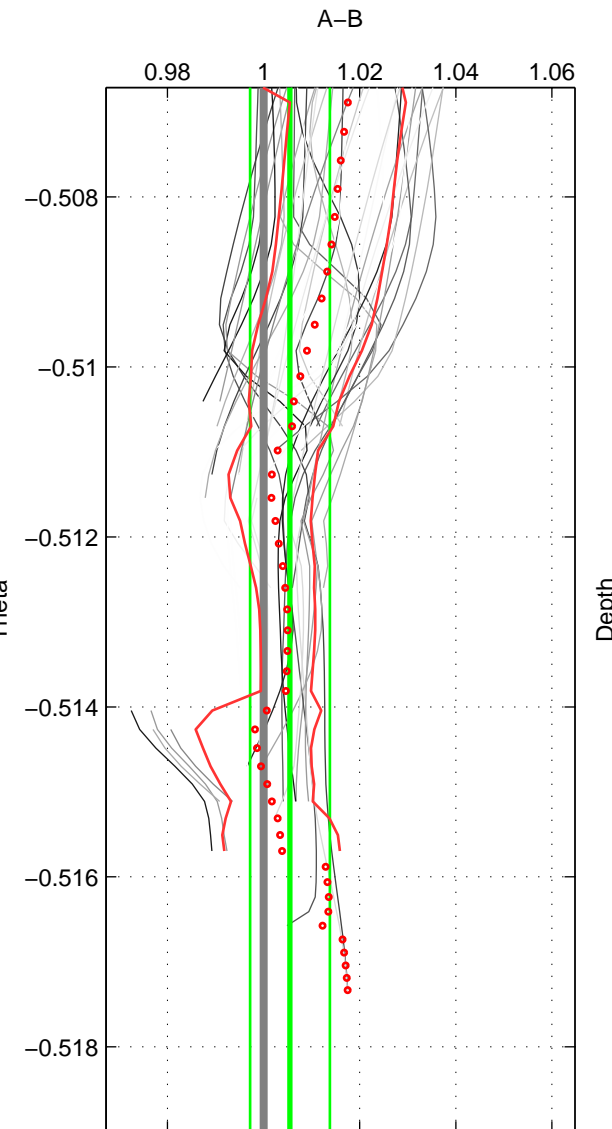

Cruise A (red). Date: Jul 2003 Cruisename: 50-320620030705

Cruise B (blue). Date: Sep 2005 Cruisename: 110-77DN20050819

*** "Favourite" values are means of spaces 1 2 3.

	Offset	O.StDev	Ratio	R.Stdev	Rating
SIGMA:	0.142	0.126	1.010	0.009	4
THETA:	0.080	0.121	1.005	0.008	4
DEPTH:	0.071	0.064	1.005	0.004	4
FAV.:	0.098	0.104	1.007	0.007	4

Profiles of A: 19
 Profiles of B: 4
 Diff profs: 50
 WMoffset (A-B): 0.14214
 WMoffset stdev: 0.12577
 WMratio (A/B): 1.0099
 WMratio stdev: 0.0087626

Quality (1-5): 4

Profiles of A: 18
 Profiles of B: 4
 Diff profs: 48
 WMoffset (A-B): 0.080172
 WMoffset stdev: 0.12115
 WMratio (A/B): 1.0055
 WMratio stdev: 0.0083091

Quality (1-5): 4

Profiles of A: 19
 Profiles of B: 4
 Diff profs: 50
 WMoffset (A-B): 0.071497
 WMoffset stdev: 0.064375
 WMratio (A/B): 1.0049
 WMratio stdev: 0.0044157

Quality (1-5): 4