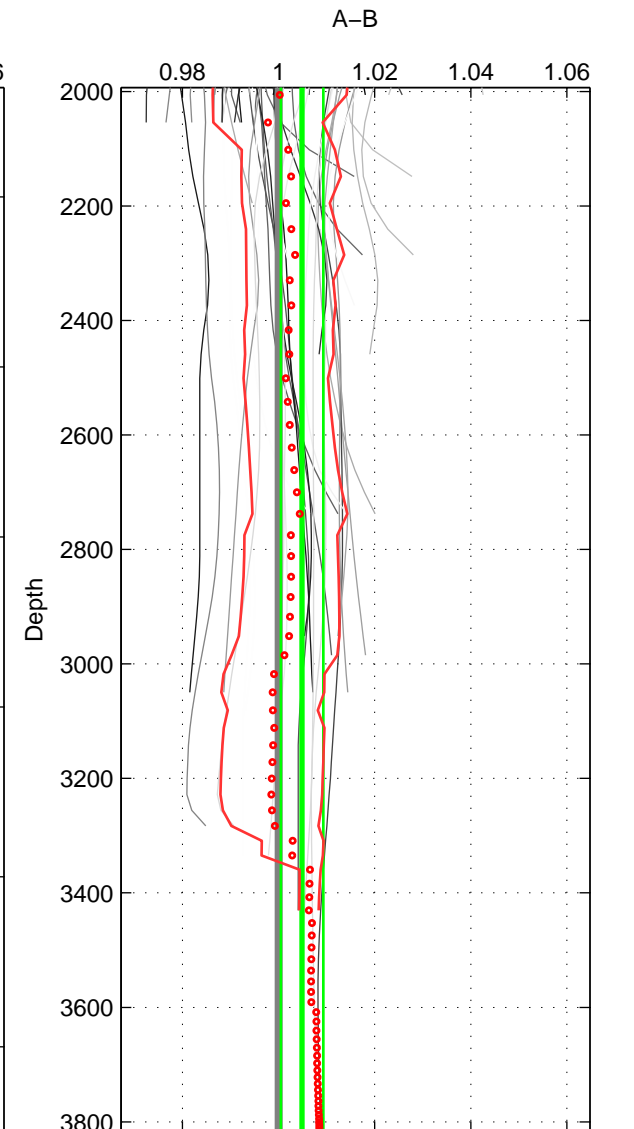

Cruise A (red). Date: Jul 2003 Cruisename: 50-320620030705

Cruise B (blue). Date: Sep 2005 Cruisename: 110-77DN20050819

*** "Favourite" values are means of spaces 1 2 3.

	Offset	O.StDev	Ratio	R.Stdev	Rating
SIGMA:	0.142	0.126	1.010	0.009	4
THETA:	0.080	0.121	1.005	0.008	4
DEPTH:	0.071	0.064	1.005	0.004	4
FAV.:	0.098	0.104	1.007	0.007	4

Profiles of A: 19
 Profiles of B: 4
 Diff profs: 50
 WMoffset (A-B): 0.14214
 WMoffset stdev: 0.12577
 WMratio (A/B): 1.0099
 WMratio stdev: 0.0087626

Quality (1-5): 4

Profiles of A: 18
 Profiles of B: 4
 Diff profs: 48
 WMoffset (A-B): 0.080172
 WMoffset stdev: 0.12115
 WMratio (A/B): 1.0055
 WMratio stdev: 0.0083091

Quality (1-5): 4

Profiles of A: 19
 Profiles of B: 4
 Diff profs: 50
 WMoffset (A-B): 0.071497
 WMoffset stdev: 0.064375
 WMratio (A/B): 1.0049
 WMratio stdev: 0.0044157

Quality (1-5): 4