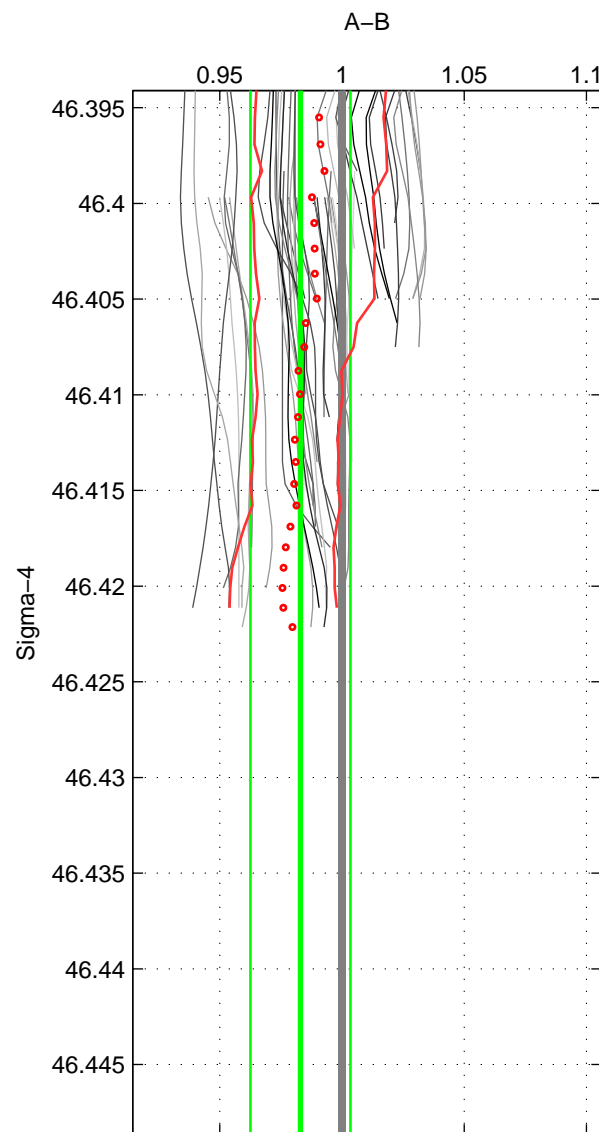

Cruise A (red). Date: Aug 1993 Cruisename: 87-58JH19930730

Cruise B (blue). Date: Jul 1996 Cruisename: 94-58JH19960720

*** "Favourite" values are means of spaces 2 3.

| | Offset | O.StDev | Ratio | R.Stdev | Rating |
|--------|--------|---------|-------|---------|--------|
| SIGMA: | -0.252 | 0.304 | 0.983 | 0.020 | 3 |
| THETA: | -0.251 | 0.298 | 0.983 | 0.020 | 4 |
| DEPTH: | -0.053 | 0.097 | 0.996 | 0.007 | 4 |
| FAV. : | -0.152 | 0.198 | 0.990 | 0.013 | 4 |

Profiles of A: 9
 Profiles of B: 26
 Diff profs : 54
 WMoffset (A-B): -0.25206
 WMoffset stdev: 0.30398
 WMratio (A/B): 0.983
 WMratio stdev: 0.020478

Quality (1-5): 3

Profiles of A: 9
 Profiles of B: 26
 Diff profs : 53
 WMoffset (A-B): -0.25139
 WMoffset stdev: 0.29845
 WMratio (A/B): 0.98303
 WMratio stdev: 0.020117

Quality (1-5): 4

Profiles of A: 9
 Profiles of B: 26
 Diff profs : 54
 WMoffset (A-B): -0.053353
 WMoffset stdev: 0.096791
 WMratio (A/B): 0.99642
 WMratio stdev: 0.0065069

Quality (1-5): 4