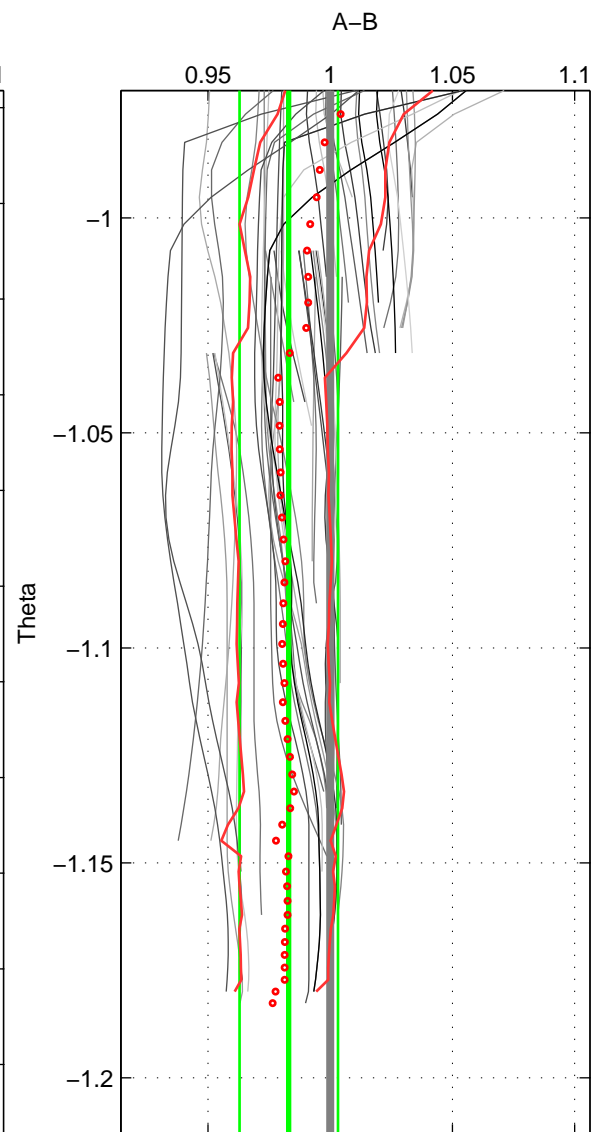

Cruise A (red). Date: Aug 1993 Cruisename: 87-58JH19930730

Cruise B (blue). Date: Jul 1996 Cruisename: 94-58JH19960720

*** "Favourite" values are means of spaces 2 3.

| | Offset | O.StDev | Ratio | R.Stdev | Rating |
|--------|--------|---------|-------|---------|--------|
| SIGMA: | -0.252 | 0.304 | 0.983 | 0.020 | 3 |
| THETA: | -0.251 | 0.298 | 0.983 | 0.020 | 4 |
| DEPTH: | -0.053 | 0.097 | 0.996 | 0.007 | 4 |
| FAV. : | -0.152 | 0.198 | 0.990 | 0.013 | 4 |

Profiles of A: 9
 Profiles of B: 26
 Diff profs : 54
 WMoffset (A-B): -0.25206
 WMoffset stdev: 0.30398
 WMratio (A/B): 0.983
 WMratio stdev: 0.020478

Quality (1-5): 3

Profiles of A: 9
 Profiles of B: 26
 Diff profs : 53
 WMoffset (A-B): -0.25139
 WMoffset stdev: 0.29845
 WMratio (A/B): 0.98303
 WMratio stdev: 0.020117

Quality (1-5): 4

Profiles of A: 9
 Profiles of B: 26
 Diff profs : 54
 WMoffset (A-B): -0.053353
 WMoffset stdev: 0.096791
 WMratio (A/B): 0.99642
 WMratio stdev: 0.0065069

Quality (1-5): 4