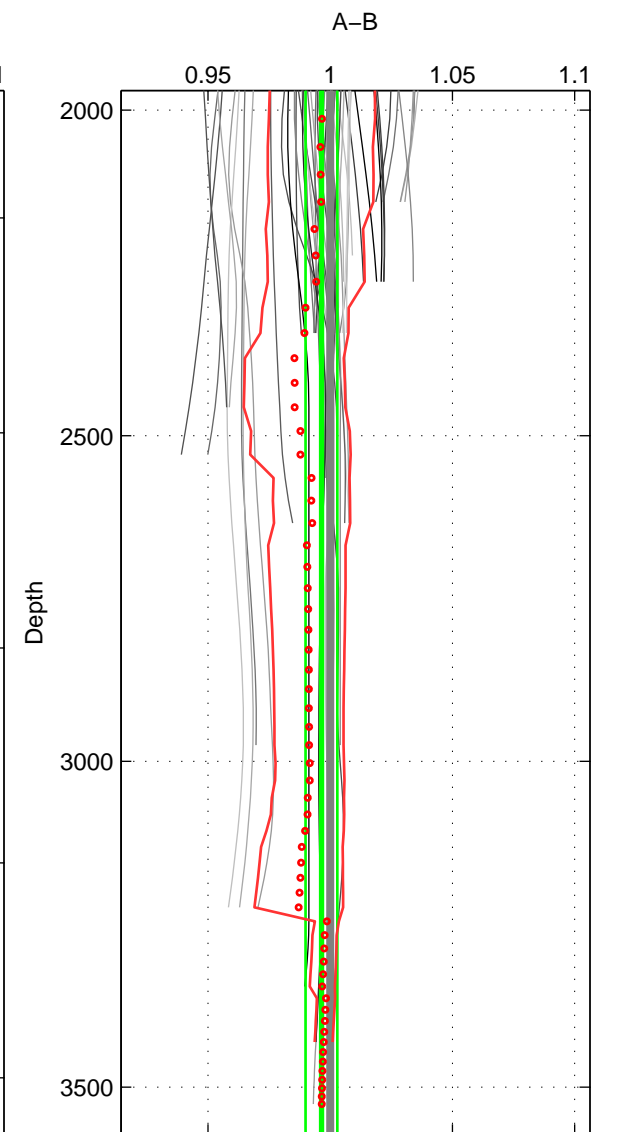

Cruise A (red). Date: Aug 1993 Cruisename: 87-58JH19930730

Cruise B (blue). Date: Jul 1996 Cruisename: 94-58JH19960720

*** "Favourite" values are means of spaces 2 3.

| | Offset | O.StDev | Ratio | R.Stdev | Rating |
|--------|--------|---------|-------|---------|--------|
| SIGMA: | -0.252 | 0.304 | 0.983 | 0.020 | 3 |
| THETA: | -0.251 | 0.298 | 0.983 | 0.020 | 4 |
| DEPTH: | -0.053 | 0.097 | 0.996 | 0.007 | 4 |
| FAV. : | -0.152 | 0.198 | 0.990 | 0.013 | 4 |

Profiles of A: 9
 Profiles of B: 26
 Diff profs : 54
 WMoffset (A-B): -0.25206
 WMoffset stdev: 0.30398
 WMratio (A/B): 0.983
 WMratio stdev: 0.020478

Quality (1-5): 3

Profiles of A: 9
 Profiles of B: 26
 Diff profs : 53
 WMoffset (A-B): -0.25139
 WMoffset stdev: 0.29845
 WMratio (A/B): 0.98303
 WMratio stdev: 0.020117

Quality (1-5): 4

Profiles of A: 9
 Profiles of B: 26
 Diff profs : 54
 WMoffset (A-B): -0.053353
 WMoffset stdev: 0.096791
 WMratio (A/B): 0.99642
 WMratio stdev: 0.0065069

Quality (1-5): 4