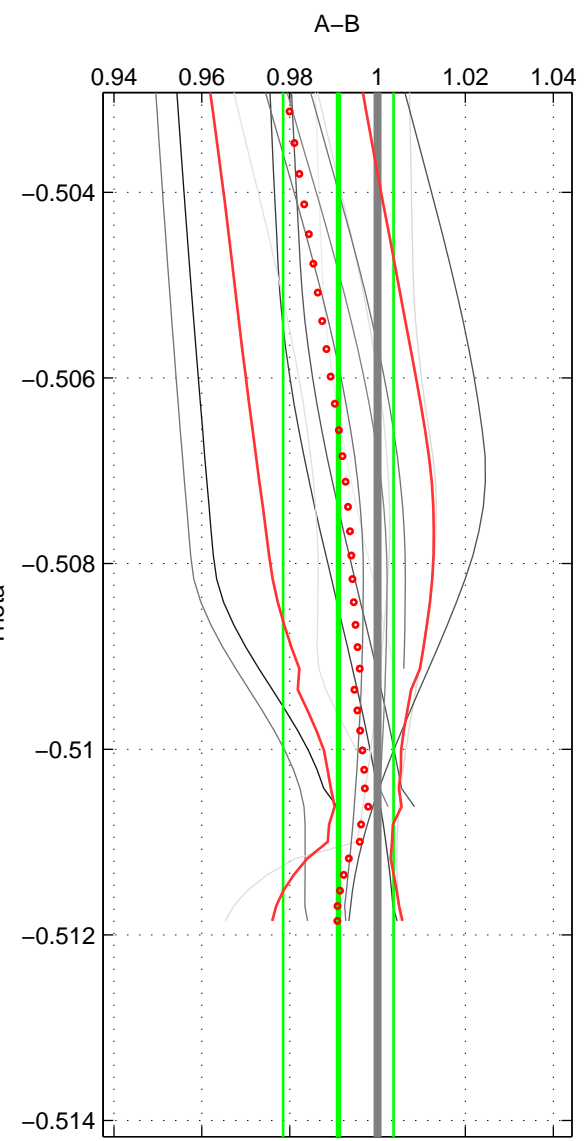

Cruise A (red). Date: May 2002 Cruisename: 51-32H120020505
 Cruise B (blue). Date: Aug 2004 Cruisename: 56-32H120040718

*** "Favourite" values are those of space 2.

	Offset	O.StDev	Ratio	R.Stdev	Rating
SIGMA:	-0.283	0.057	0.981	0.004	2
THETA:	-0.130	0.183	0.991	0.013	5
DEPTH:	-0.293	0.025	0.980	0.002	2
FAV. :	-0.130	0.183	0.991	0.013	5

Please note that statistics are bad.

Profiles of A: 3
 Profiles of B: 2
 Diff profs : 3
 WMoffset (A-B): -0.28292
 WMoffset stdev: 0.056615
 WMratio (A/B): 0.9805
 WMratio stdev: 0.003752

Quality (1-5): 2

Profiles of A: 3
 Profiles of B: 6
 Diff profs : 12
 WMoffset (A-B): -0.12993
 WMoffset stdev: 0.18289
 WMratio (A/B): 0.99109
 WMratio stdev: 0.012579

Quality (1-5): 5

Please note that statistics are bad.

Profiles of A: 3
 Profiles of B: 5
 Diff profs : 9
 WMoffset (A-B): -0.29339
 WMoffset stdev: 0.02476
 WMratio (A/B): 0.97964
 WMratio stdev: 0.0017296

Quality (1-5): 2