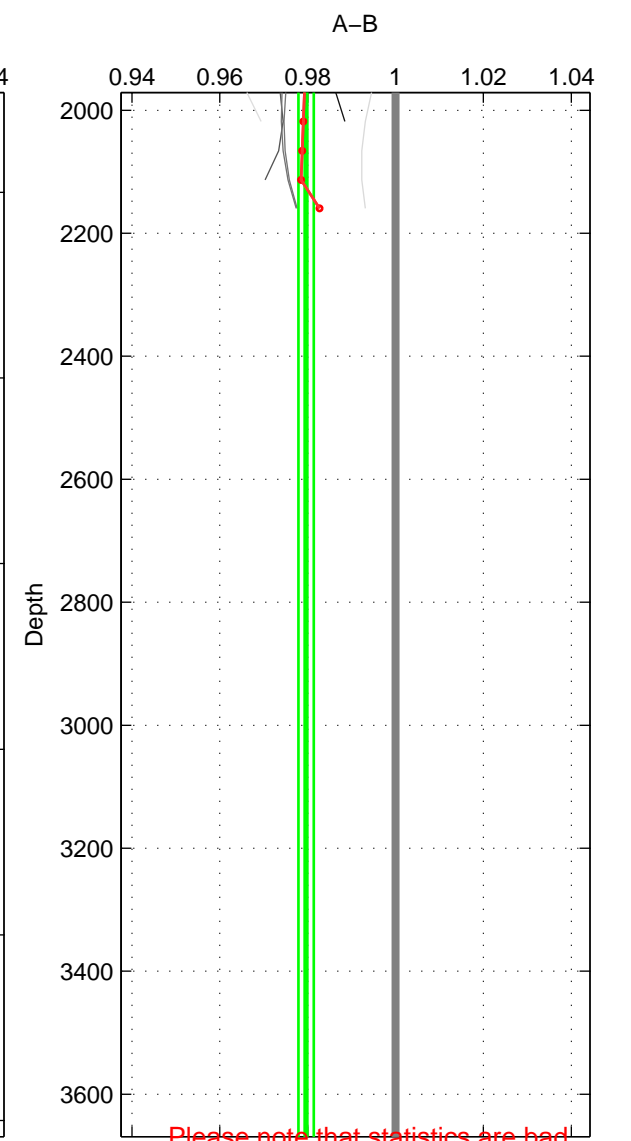

Cruise A (red). Date: May 2002 Cruisename: 51-32H120020505
 Cruise B (blue). Date: Aug 2004 Cruisename: 56-32H120040718

*** "Favourite" values are those of space 2.

	Offset	O.StDev	Ratio	R.Stdev	Rating
SIGMA:	-0.283	0.057	0.981	0.004	2
THETA:	-0.130	0.183	0.991	0.013	5
DEPTH:	-0.293	0.025	0.980	0.002	2
FAV. :	-0.130	0.183	0.991	0.013	5

Please note that statistics are bad.

Profiles of A: 3
 Profiles of B: 2
 Diff profs : 3
 WMoffset (A-B): -0.28292
 WMoffset stdev: 0.056615
 WMratio (A/B): 0.9805
 WMratio stdev: 0.003752

Quality (1-5): 2

Profiles of A: 3
 Profiles of B: 6
 Diff profs : 12
 WMoffset (A-B): -0.12993
 WMoffset stdev: 0.18289
 WMratio (A/B): 0.99109
 WMratio stdev: 0.012579

Quality (1-5): 5

Please note that statistics are bad.

Profiles of A: 3
 Profiles of B: 5
 Diff profs : 9
 WMoffset (A-B): -0.29339
 WMoffset stdev: 0.02476
 WMratio (A/B): 0.97964
 WMratio stdev: 0.0017296

Quality (1-5): 2