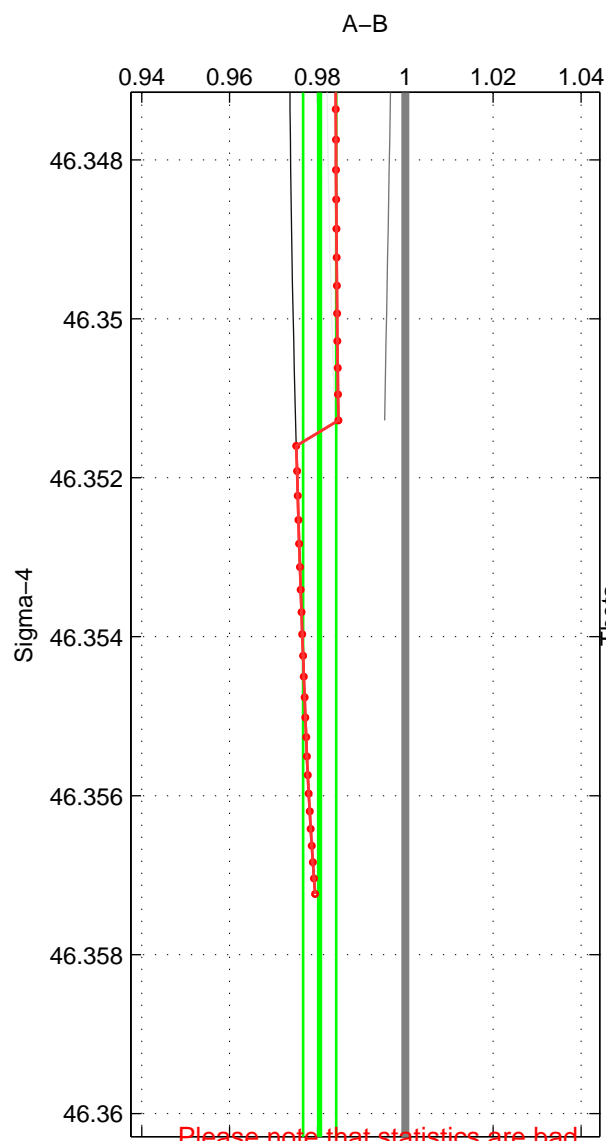

Cruise A (red). Date: May 2002 Cruisename: 51-32H120020505
 Cruise B (blue). Date: Aug 2004 Cruisename: 56-32H120040718

*** "Favourite" values are those of space 2.

	Offset	O.StDev	Ratio	R.Stdev	Rating
SIGMA:	-0.283	0.057	0.981	0.004	2
THETA:	-0.130	0.183	0.991	0.013	5
DEPTH:	-0.293	0.025	0.980	0.002	2
FAV. :	-0.130	0.183	0.991	0.013	5

Please note that statistics are bad.

Profiles of A: 3
 Profiles of B: 2
 Diff profs : 3
 WMoffset (A-B): -0.28292
 WMoffset stdev: 0.056615
 WMratio (A/B): 0.9805
 WMratio stdev: 0.003752

Quality (1-5): 2

Profiles of A: 3
 Profiles of B: 6
 Diff profs : 12
 WMoffset (A-B): -0.12993
 WMoffset stdev: 0.18289
 WMratio (A/B): 0.99109
 WMratio stdev: 0.012579

Quality (1-5): 5

Please note that statistics are bad.

Profiles of A: 3
 Profiles of B: 5
 Diff profs : 9
 WMoffset (A-B): -0.29339
 WMoffset stdev: 0.02476
 WMratio (A/B): 0.97964
 WMratio stdev: 0.0017296

Quality (1-5): 2