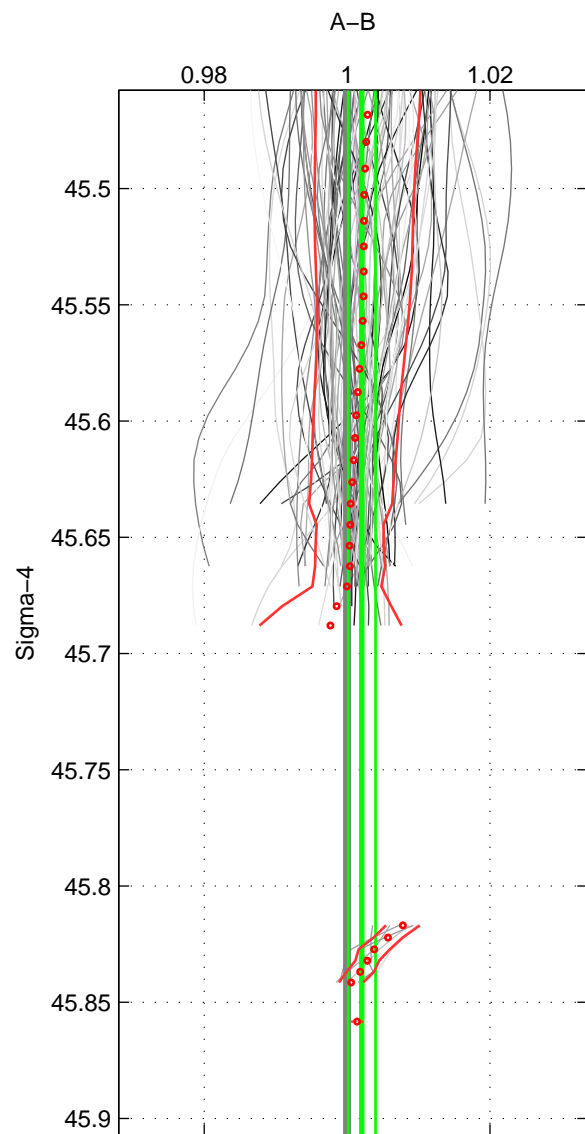

Cruise A (red). Date: Jun 2005 Cruisename: 605-49NZ20050525
 Cruise B (blue). Date: Jul 2006 Cruisename: 672-49UF20060614

*** "Favourite" values are means of spaces 1 2.

	Offset	O.StDev	Ratio	R.Stdev	Rating
SIGMA:	0.076	0.068	1.002	0.002	5
THETA:	0.101	0.066	1.003	0.002	5
DEPTH:	0.062	0.053	1.002	0.001	4
FAV.:	0.089	0.067	1.002	0.002	5

Profiles of A: 63
 Profiles of B: 14
 Diff profs : 95
 WMoffset (A-B): 0.075776
 WMoffset stdev: 0.068028
 WMratio (A/B): 1.0021
 WMratio stdev: 0.0019192

Quality (1-5): 5

Profiles of A: 63
 Profiles of B: 14
 Diff profs : 95
 WMoffset (A-B): 0.10136
 WMoffset stdev: 0.065904
 WMratio (A/B): 1.0028
 WMratio stdev: 0.00186

Quality (1-5): 5

Profiles of A: 63
 Profiles of B: 14
 Diff profs : 95
 WMoffset (A-B): 0.062209
 WMoffset stdev: 0.052513
 WMratio (A/B): 1.0017
 WMratio stdev: 0.0014679

Quality (1-5): 4