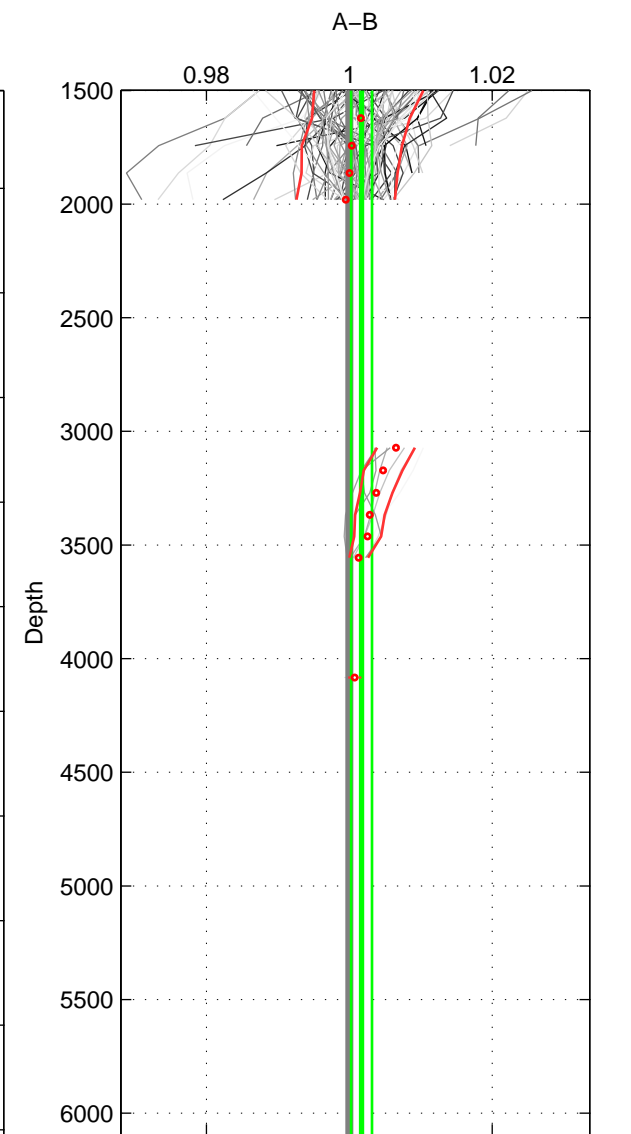

Cruise A (red). Date: Jun 2005 Cruisename: 605-49NZ20050525
 Cruise B (blue). Date: Jul 2006 Cruisename: 672-49UF20060614

*** "Favourite" values are means of spaces 1 2.

	Offset	O.StDev	Ratio	R.Stdev	Rating
SIGMA:	0.076	0.068	1.002	0.002	5
THETA:	0.101	0.066	1.003	0.002	5
DEPTH:	0.062	0.053	1.002	0.001	4
FAV.:	0.089	0.067	1.002	0.002	5

Profiles of A: 63
 Profiles of B: 14
 Diff profs : 95
 WMoffset (A-B): 0.075776
 WMoffset stdev: 0.068028
 WMratio (A/B): 1.0021
 WMratio stdev: 0.0019192

Quality (1-5): 5

Profiles of A: 63
 Profiles of B: 14
 Diff profs : 95
 WMoffset (A-B): 0.10136
 WMoffset stdev: 0.065904
 WMratio (A/B): 1.0028
 WMratio stdev: 0.00186

Quality (1-5): 5

Profiles of A: 63
 Profiles of B: 14
 Diff profs : 95
 WMoffset (A-B): 0.062209
 WMoffset stdev: 0.052513
 WMratio (A/B): 1.0017
 WMratio stdev: 0.0014679

Quality (1-5): 4