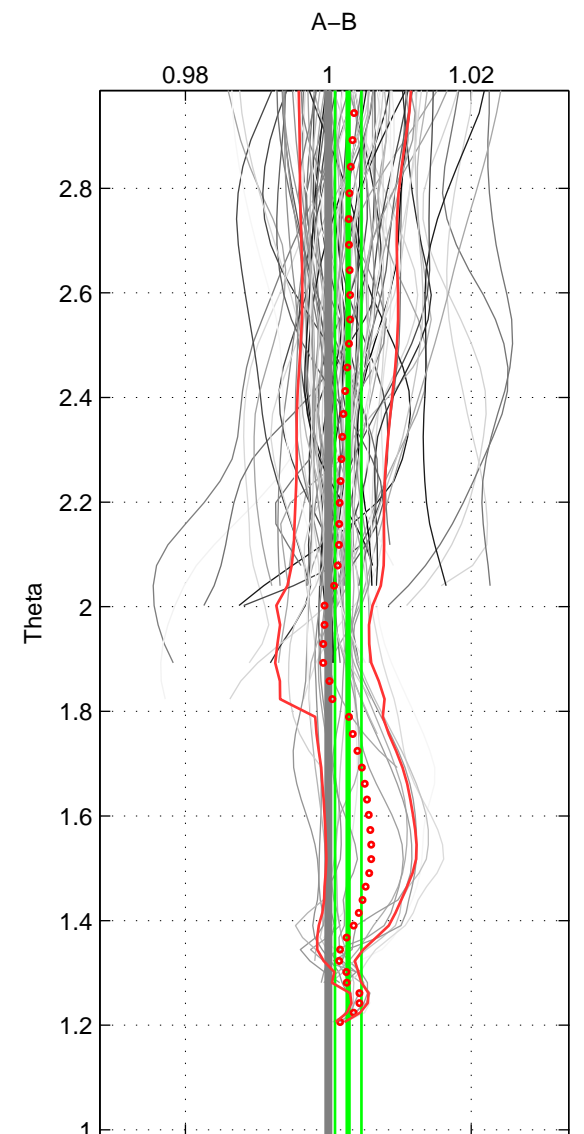

Cruise A (red). Date: Jun 2005 Cruisename: 605-49NZ20050525
 Cruise B (blue). Date: Jul 2006 Cruisename: 672-49UF20060614

*** "Favourite" values are means of spaces 1 2.

	Offset	O.StDev	Ratio	R.Stdev	Rating
SIGMA:	0.076	0.068	1.002	0.002	5
THETA:	0.101	0.066	1.003	0.002	5
DEPTH:	0.062	0.053	1.002	0.001	4
FAV.:	0.089	0.067	1.002	0.002	5

Profiles of A: 63
 Profiles of B: 14
 Diff profs : 95
 WMoffset (A-B): 0.075776
 WMoffset stdev: 0.068028
 WMratio (A/B): 1.0021
 WMratio stdev: 0.0019192

Quality (1-5): 5

Profiles of A: 63
 Profiles of B: 14
 Diff profs : 95
 WMoffset (A-B): 0.10136
 WMoffset stdev: 0.065904
 WMratio (A/B): 1.0028
 WMratio stdev: 0.00186

Quality (1-5): 5

Profiles of A: 63
 Profiles of B: 14
 Diff profs : 95
 WMoffset (A-B): 0.062209
 WMoffset stdev: 0.052513
 WMratio (A/B): 1.0017
 WMratio stdev: 0.0014679

Quality (1-5): 4