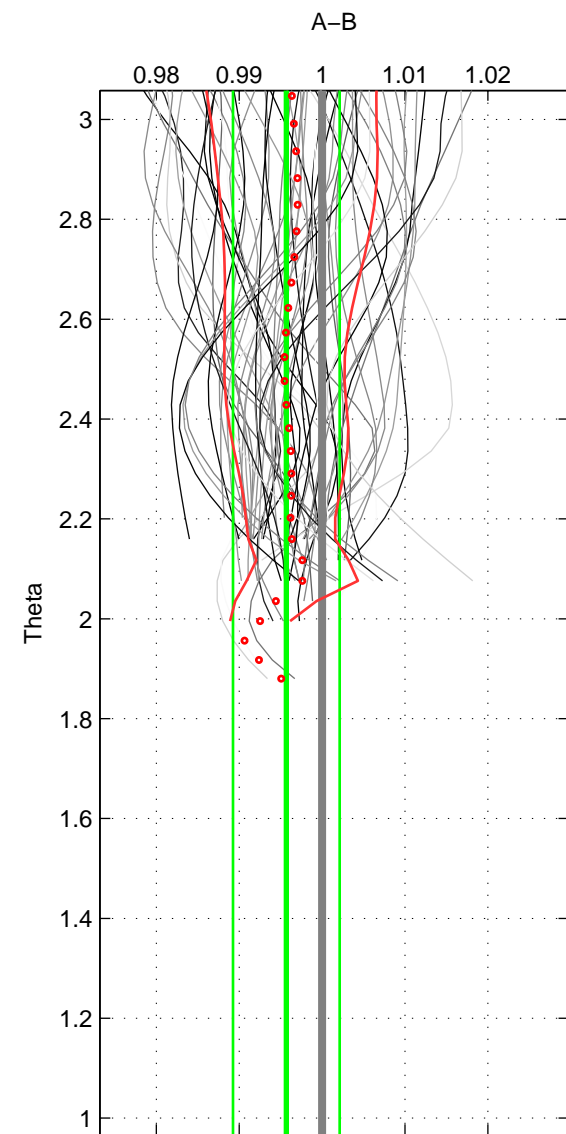

Cruise A (red). Date: Feb 2002 Cruisename: 657-49UF20020117
 Cruise B (blue). Date: Feb 2006 Cruisename: 710-49UP20060113

*** "Favourite" values are those of space 1.

	Offset	O.StDev	Ratio	R.Stdev	Rating
SIGMA:	-0.243	0.194	0.994	0.005	5
THETA:	-0.171	0.256	0.996	0.006	4
DEPTH:	-0.137	0.076	0.996	0.002	3
FAV. :	-0.243	0.194	0.994	0.005	5

Profiles of A: 27
 Profiles of B: 6
 Diff profs : 16
 WMoffset (A-B): -0.24328
 WMoffset stdev: 0.1942
 WMratio (A/B): 0.99373
 WMratio stdev: 0.0050362

Quality (1-5): 5

Profiles of A: 27
 Profiles of B: 22
 Diff profs : 57
 WMoffset (A-B): -0.17133
 WMoffset stdev: 0.2561
 WMratio (A/B): 0.99568
 WMratio stdev: 0.0064324

Quality (1-5): 4

Profiles of A: 27
 Profiles of B: 22
 Diff profs : 57
 WMoffset (A-B): -0.13669
 WMoffset stdev: 0.075908
 WMratio (A/B): 0.99648
 WMratio stdev: 0.001976

Quality (1-5): 3

Please note that statistics are bad.