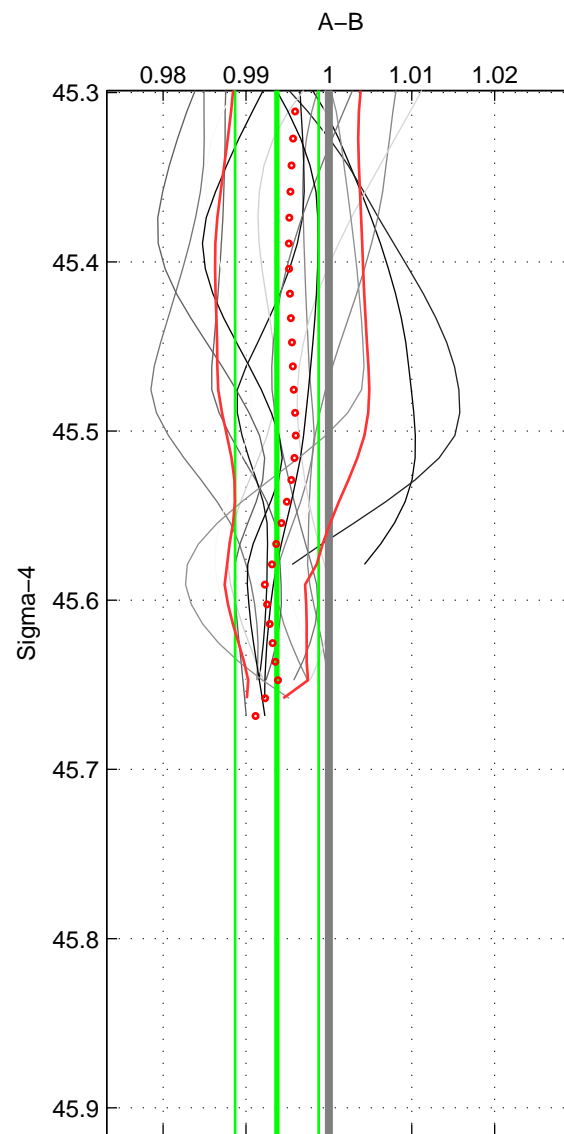

Cruise A (red). Date: Feb 2002 Cruisename: 657-49UF20020117
 Cruise B (blue). Date: Feb 2006 Cruisename: 710-49UP20060113

*** "Favourite" values are those of space 1.

	Offset	O.StDev	Ratio	R.Stdev	Rating
SIGMA:	-0.243	0.194	0.994	0.005	5
THETA:	-0.171	0.256	0.996	0.006	4
DEPTH:	-0.137	0.076	0.996	0.002	3
FAV. :	-0.243	0.194	0.994	0.005	5

Profiles of A: 27
 Profiles of B: 6
 Diff profs : 16
 WMoffset (A-B): -0.24328
 WMoffset stdev: 0.1942
 WMratio (A/B): 0.99373
 WMratio stdev: 0.0050362

Quality (1-5): 5

Profiles of A: 27
 Profiles of B: 22
 Diff profs : 57
 WMoffset (A-B): -0.17133
 WMoffset stdev: 0.2561
 WMratio (A/B): 0.99568
 WMratio stdev: 0.0064324

Quality (1-5): 4

Profiles of A: 27
 Profiles of B: 22
 Diff profs : 57
 WMoffset (A-B): -0.13669
 WMoffset stdev: 0.075908
 WMratio (A/B): 0.99648
 WMratio stdev: 0.001976

Quality (1-5): 3

Please note that statistics are bad.