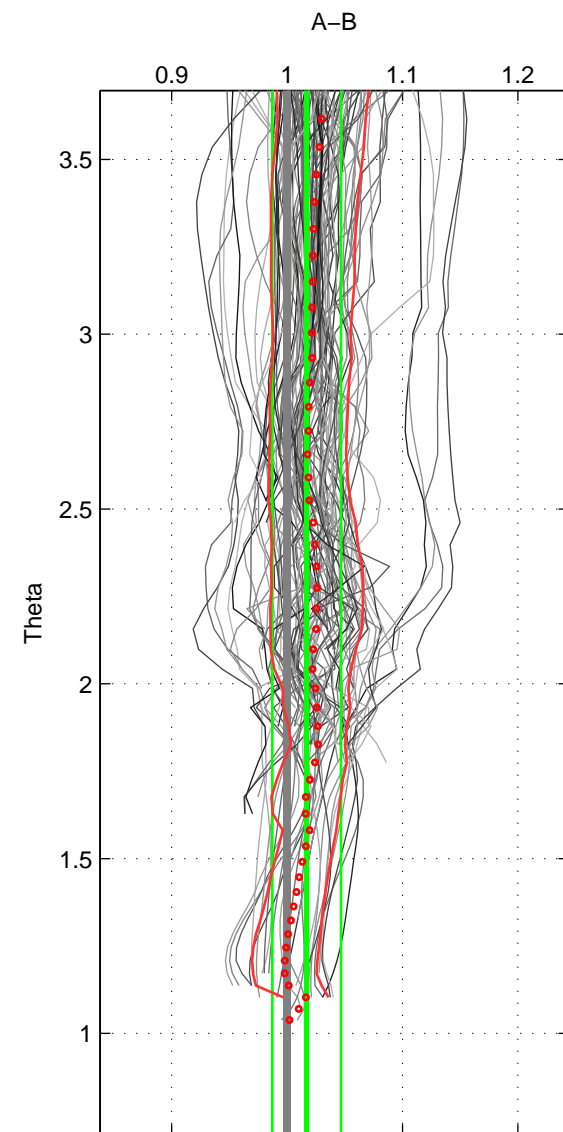

Cruise A (red). Date: Feb 1994 Cruisename: 238-323019940104

Cruise B (blue). Date: Sep 1995 Cruisename: 269-35LU19950909

\*\*\* "Favourite" values are means of spaces 1 2 3.

	Offset	O.StDev	Ratio	R.Stdev	Rating
SIGMA:	0.333	0.674	1.016	0.034	5
THETA:	0.355	0.614	1.017	0.030	5
DEPTH:	0.457	0.696	1.023	0.035	5
FAV.:	0.382	0.661	1.019	0.033	5

Profiles of A: 25  
 Profiles of B: 24  
 Diff profs : 100  
 WMoffset (A-B): 0.33279  
 WMoffset stdev: 0.67365  
 WMratio (A/B): 1.0161  
 WMratio stdev: 0.034175

Quality (1-5): 5

Profiles of A: 25  
 Profiles of B: 24  
 Diff profs : 100  
 WMoffset (A-B): 0.3553  
 WMoffset stdev: 0.61396  
 WMratio (A/B): 1.017  
 WMratio stdev: 0.0297

Quality (1-5): 5

Profiles of A: 25  
 Profiles of B: 24  
 Diff profs : 100  
 WMoffset (A-B): 0.45717  
 WMoffset stdev: 0.69556  
 WMratio (A/B): 1.0235  
 WMratio stdev: 0.034749

Quality (1-5): 5