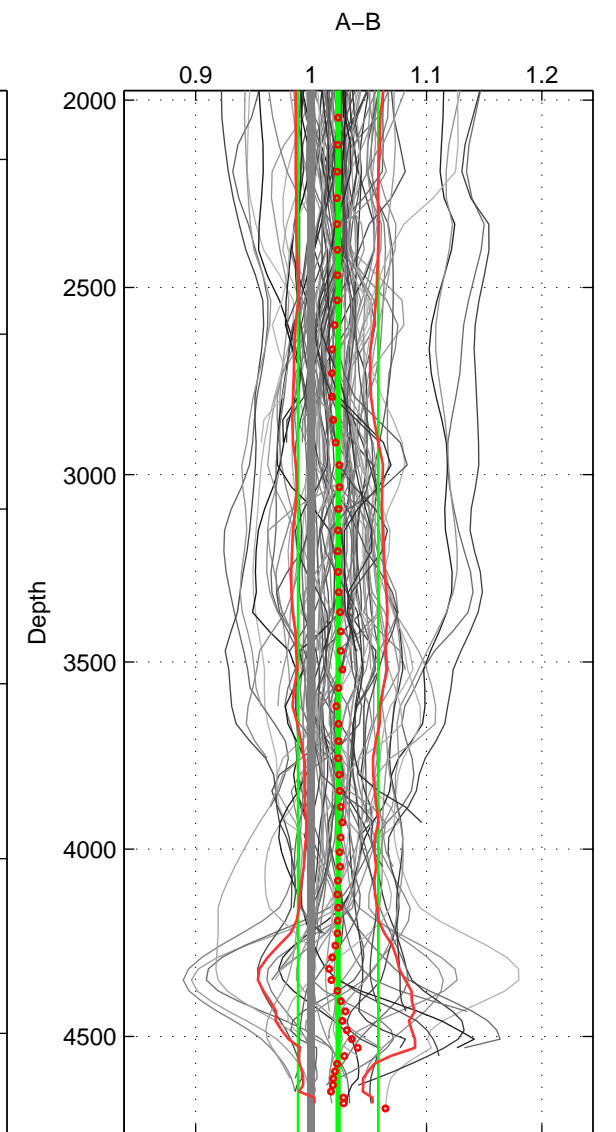

Cruise A (red). Date: Feb 1994 Cruisename: 238-323019940104

Cruise B (blue). Date: Sep 1995 Cruisename: 269-35LU19950909

\*\*\* "Favourite" values are means of spaces 1 2 3.

	Offset	O.StDev	Ratio	R.Stdev	Rating
SIGMA:	0.333	0.674	1.016	0.034	5
THETA:	0.355	0.614	1.017	0.030	5
DEPTH:	0.457	0.696	1.023	0.035	5
FAV.:	0.382	0.661	1.019	0.033	5

Profiles of A: 25  
 Profiles of B: 24  
 Diff profs : 100  
 WMoffset (A-B): 0.33279  
 WMoffset stdev: 0.67365  
 WMratio (A/B): 1.0161  
 WMratio stdev: 0.034175

Quality (1-5): 5

Profiles of A: 25  
 Profiles of B: 24  
 Diff profs : 100  
 WMoffset (A-B): 0.3553  
 WMoffset stdev: 0.61396  
 WMratio (A/B): 1.017  
 WMratio stdev: 0.0297

Quality (1-5): 5

Profiles of A: 25  
 Profiles of B: 24  
 Diff profs : 100  
 WMoffset (A-B): 0.45717  
 WMoffset stdev: 0.69556  
 WMratio (A/B): 1.0235  
 WMratio stdev: 0.034749

Quality (1-5): 5