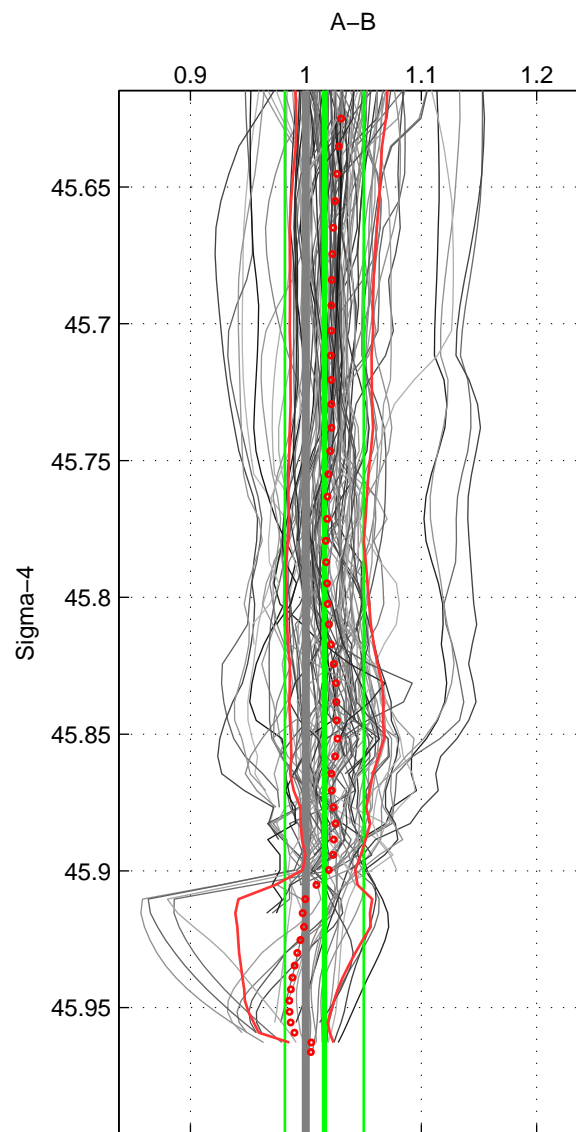

Cruise A (red). Date: Feb 1994 Cruisename: 238-323019940104

Cruise B (blue). Date: Sep 1995 Cruisename: 269-35LU19950909

\*\*\* "Favourite" values are means of spaces 1 2 3.

	Offset	O.StDev	Ratio	R.Stdev	Rating
SIGMA:	0.333	0.674	1.016	0.034	5
THETA:	0.355	0.614	1.017	0.030	5
DEPTH:	0.457	0.696	1.023	0.035	5
FAV.:	0.382	0.661	1.019	0.033	5

Profiles of A: 25  
 Profiles of B: 24  
 Diff profs : 100  
 WMoffset (A-B): 0.33279  
 WMoffset stdev: 0.67365  
 WMratio (A/B): 1.0161  
 WMratio stdev: 0.034175

Quality (1-5): 5

Profiles of A: 25  
 Profiles of B: 24  
 Diff profs : 100  
 WMoffset (A-B): 0.3553  
 WMoffset stdev: 0.61396  
 WMratio (A/B): 1.017  
 WMratio stdev: 0.0297

Quality (1-5): 5

Profiles of A: 25  
 Profiles of B: 24  
 Diff profs : 100  
 WMoffset (A-B): 0.45717  
 WMoffset stdev: 0.69556  
 WMratio (A/B): 1.0235  
 WMratio stdev: 0.034749

Quality (1-5): 5