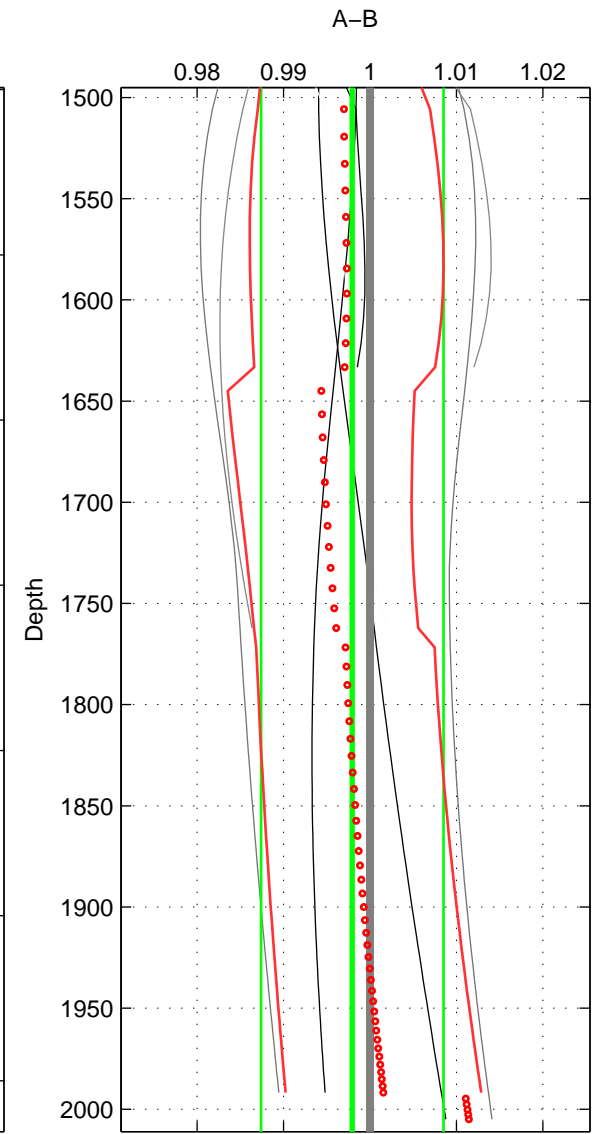

Cruise A (red). Date: May 2001 Cruisename: 693-49UP20010424
 Cruise B (blue). Date: Nov 2001 Cruisename: 695-49UP20011010

*** "Favourite" values are means of spaces 1 2 3.

	Offset	O.StDev	Ratio	R.Stdev	Rating
SIGMA:	-0.286	0.156	0.993	0.004	2
THETA:	-0.189	0.173	0.995	0.004	2
DEPTH:	-0.083	0.431	0.998	0.011	2
FAV. :	-0.186	0.254	0.995	0.006	2

Profiles of A: 3
 Profiles of B: 2
 Diff profs : 6
 WMoffset (A-B): -0.28621
 WMoffset stdev: 0.15618
 WMratio (A/B): 0.99313
 WMratio stdev: 0.0037397

Quality (1-5): 2

Profiles of A: 3
 Profiles of B: 3
 Diff profs : 9
 WMoffset (A-B): -0.18862
 WMoffset stdev: 0.17341
 WMratio (A/B): 0.9954
 WMratio stdev: 0.0041942

Quality (1-5): 2

Profiles of A: 3
 Profiles of B: 3
 Diff profs : 9
 WMoffset (A-B): -0.083489
 WMoffset stdev: 0.43119
 WMratio (A/B): 0.99796
 WMratio stdev: 0.01055

Quality (1-5): 2