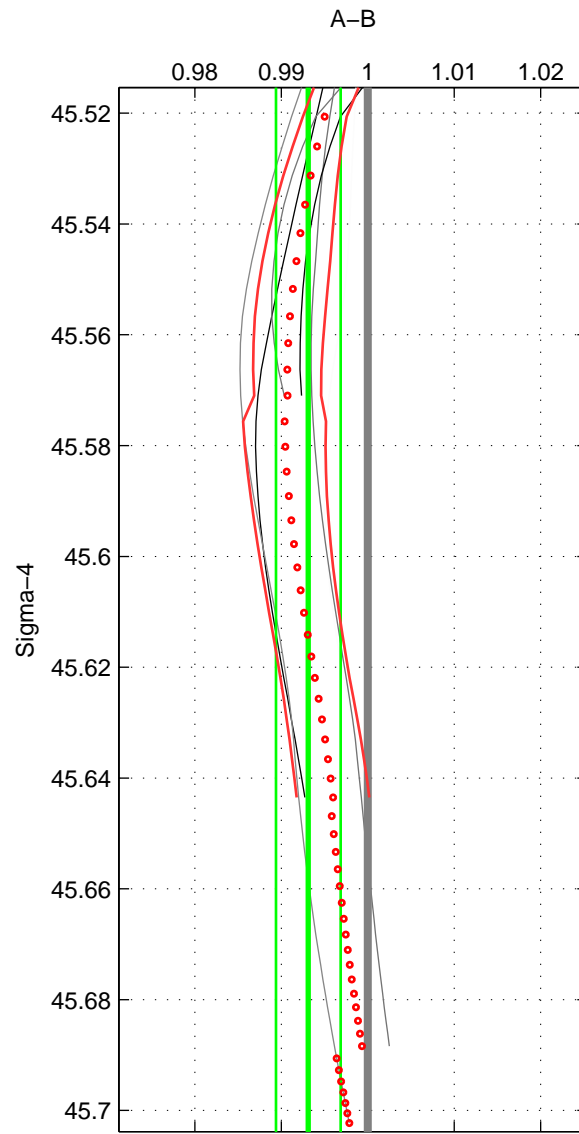

Cruise A (red). Date: May 2001 Cruisename: 693-49UP20010424
 Cruise B (blue). Date: Nov 2001 Cruisename: 695-49UP20011010

*** "Favourite" values are means of spaces 1 2 3.

	Offset	O.StDev	Ratio	R.Stdev	Rating
SIGMA:	-0.286	0.156	0.993	0.004	2
THETA:	-0.189	0.173	0.995	0.004	2
DEPTH:	-0.083	0.431	0.998	0.011	2
FAV. :	-0.186	0.254	0.995	0.006	2

Profiles of A: 3
 Profiles of B: 2
 Diff profs : 6
 WMoffset (A-B): -0.28621
 WMoffset stdev: 0.15618
 WMratio (A/B): 0.99313
 WMratio stdev: 0.0037397

Quality (1-5): 2

Profiles of A: 3
 Profiles of B: 3
 Diff profs : 9
 WMoffset (A-B): -0.18862
 WMoffset stdev: 0.17341
 WMratio (A/B): 0.9954
 WMratio stdev: 0.0041942

Quality (1-5): 2

Profiles of A: 3
 Profiles of B: 3
 Diff profs : 9
 WMoffset (A-B): -0.083489
 WMoffset stdev: 0.43119
 WMratio (A/B): 0.99796
 WMratio stdev: 0.01055

Quality (1-5): 2