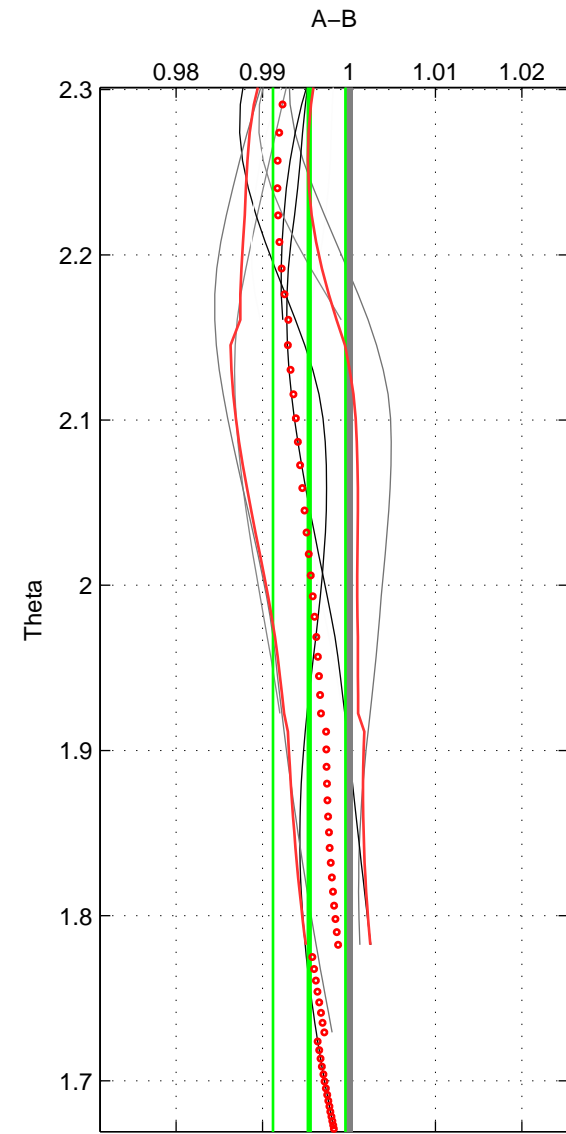

Cruise A (red). Date: May 2001 Cruisename: 693-49UP20010424
 Cruise B (blue). Date: Nov 2001 Cruisename: 695-49UP20011010

*** "Favourite" values are means of spaces 1 2 3.

	Offset	O.StDev	Ratio	R.Stdev	Rating
SIGMA:	-0.286	0.156	0.993	0.004	2
THETA:	-0.189	0.173	0.995	0.004	2
DEPTH:	-0.083	0.431	0.998	0.011	2
FAV. :	-0.186	0.254	0.995	0.006	2

Profiles of A: 3
 Profiles of B: 2
 Diff profs : 6
 WMoffset (A-B): -0.28621
 WMoffset stdev: 0.15618
 WMratio (A/B): 0.99313
 WMratio stdev: 0.0037397

Quality (1-5): 2

Profiles of A: 3
 Profiles of B: 3
 Diff profs : 9
 WMoffset (A-B): -0.18862
 WMoffset stdev: 0.17341
 WMratio (A/B): 0.9954
 WMratio stdev: 0.0041942

Quality (1-5): 2

Profiles of A: 3
 Profiles of B: 3
 Diff profs : 9
 WMoffset (A-B): -0.083489
 WMoffset stdev: 0.43119
 WMratio (A/B): 0.99796
 WMratio stdev: 0.01055

Quality (1-5): 2