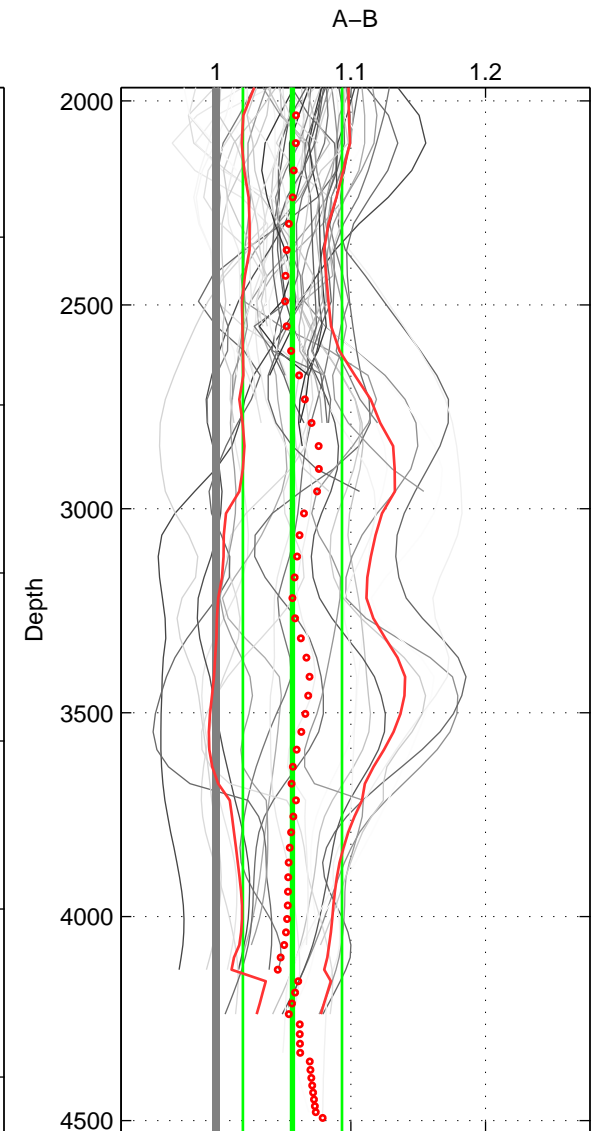

Cruise A (red). Date: Jun 2006 Cruisename: 135-06MM20060523

Cruise B (blue). Date: Jul 2001 Cruisename: 161-06MT20010717

*** "Favourite" values are means of spaces 1 2 3.

	Offset	O.StDev	Ratio	R.Stdev	Rating
SIGMA:	0.972	0.616	1.055	0.035	5
THETA:	1.062	0.666	1.059	0.037	5
DEPTH:	1.066	0.692	1.057	0.037	5
FAV.:	1.033	0.658	1.057	0.036	5

Profiles of A: 25
 Profiles of B: 10
 Diff profs : 66
 WMoffset (A-B): 0.97194
 WMoffset stdev: 0.6156
 WMratio (A/B): 1.0554
 WMratio stdev: 0.035061

Quality (1-5): 5

Profiles of A: 25
 Profiles of B: 10
 Diff profs : 66
 WMoffset (A-B): 1.0618
 WMoffset stdev: 0.66636
 WMratio (A/B): 1.0591
 WMratio stdev: 0.036998

Quality (1-5): 5

Profiles of A: 25
 Profiles of B: 10
 Diff profs : 66
 WMoffset (A-B): 1.0661
 WMoffset stdev: 0.69233
 WMratio (A/B): 1.0567
 WMratio stdev: 0.036699

Quality (1-5): 5