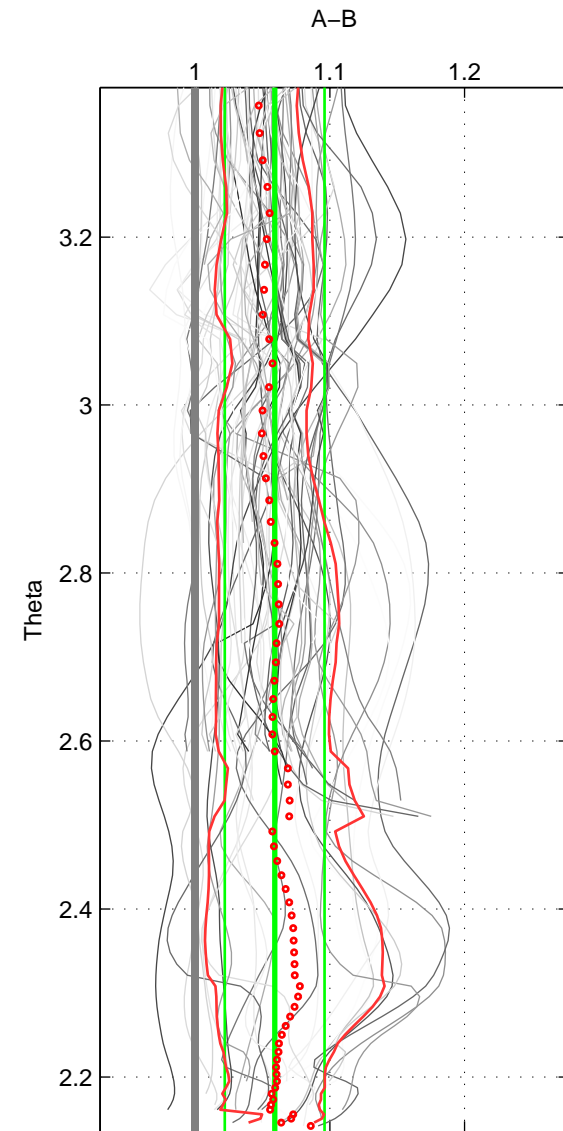

Cruise A (red). Date: Jun 2006 Cruisename: 135-06MM20060523

Cruise B (blue). Date: Jul 2001 Cruisename: 161-06MT20010717

*** "Favourite" values are means of spaces 1 2 3.

	Offset	O.StDev	Ratio	R.Stdev	Rating
SIGMA:	0.972	0.616	1.055	0.035	5
THETA:	1.062	0.666	1.059	0.037	5
DEPTH:	1.066	0.692	1.057	0.037	5
FAV.:	1.033	0.658	1.057	0.036	5

Profiles of A: 25
 Profiles of B: 10
 Diff profs : 66
 WMoffset (A-B): 0.97194
 WMoffset stdev: 0.6156
 WMratio (A/B): 1.0554
 WMratio stdev: 0.035061

Quality (1-5): 5

Profiles of A: 25
 Profiles of B: 10
 Diff profs : 66
 WMoffset (A-B): 1.0618
 WMoffset stdev: 0.66636
 WMratio (A/B): 1.0591
 WMratio stdev: 0.036998

Quality (1-5): 5

Profiles of A: 25
 Profiles of B: 10
 Diff profs : 66
 WMoffset (A-B): 1.0661
 WMoffset stdev: 0.69233
 WMratio (A/B): 1.0567
 WMratio stdev: 0.036699

Quality (1-5): 5