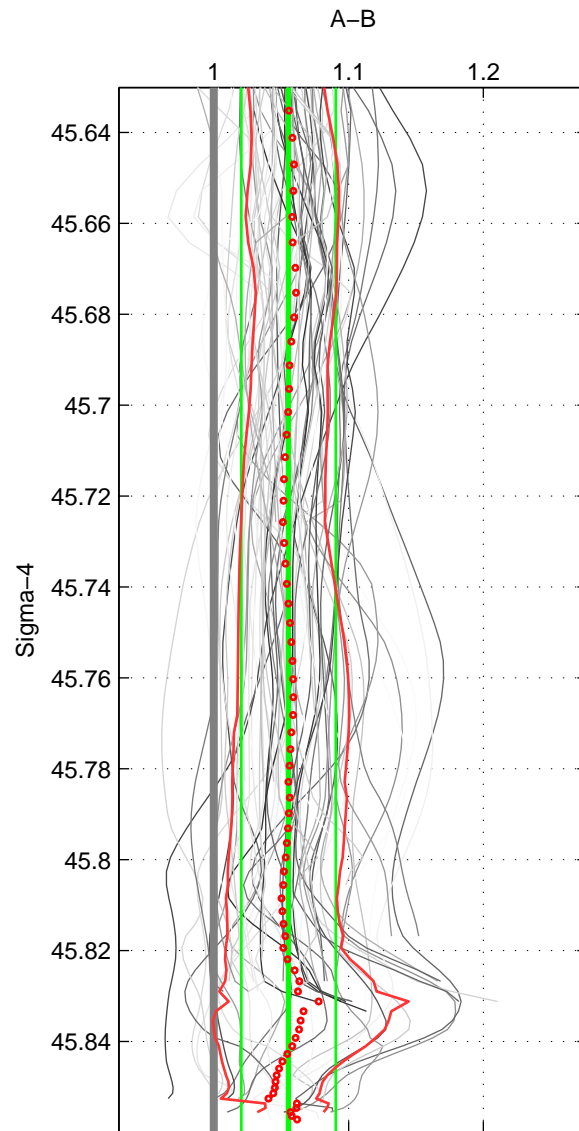

Cruise A (red). Date: Jun 2006 Cruisename: 135-06MM20060523

Cruise B (blue). Date: Jul 2001 Cruisename: 161-06MT20010717

*** "Favourite" values are means of spaces 1 2 3.

	Offset	O.StDev	Ratio	R.Stdev	Rating
SIGMA:	0.972	0.616	1.055	0.035	5
THETA:	1.062	0.666	1.059	0.037	5
DEPTH:	1.066	0.692	1.057	0.037	5
FAV.:	1.033	0.658	1.057	0.036	5

Profiles of A: 25
 Profiles of B: 10
 Diff profs : 66
 WMoffset (A-B): 0.97194
 WMoffset stdev: 0.6156
 WMratio (A/B): 1.0554
 WMratio stdev: 0.035061

Quality (1-5): 5

Profiles of A: 25
 Profiles of B: 10
 Diff profs : 66
 WMoffset (A-B): 1.0618
 WMoffset stdev: 0.66636
 WMratio (A/B): 1.0591
 WMratio stdev: 0.036998

Quality (1-5): 5

Profiles of A: 25
 Profiles of B: 10
 Diff profs : 66
 WMoffset (A-B): 1.0661
 WMoffset stdev: 0.69233
 WMratio (A/B): 1.0567
 WMratio stdev: 0.036699

Quality (1-5): 5