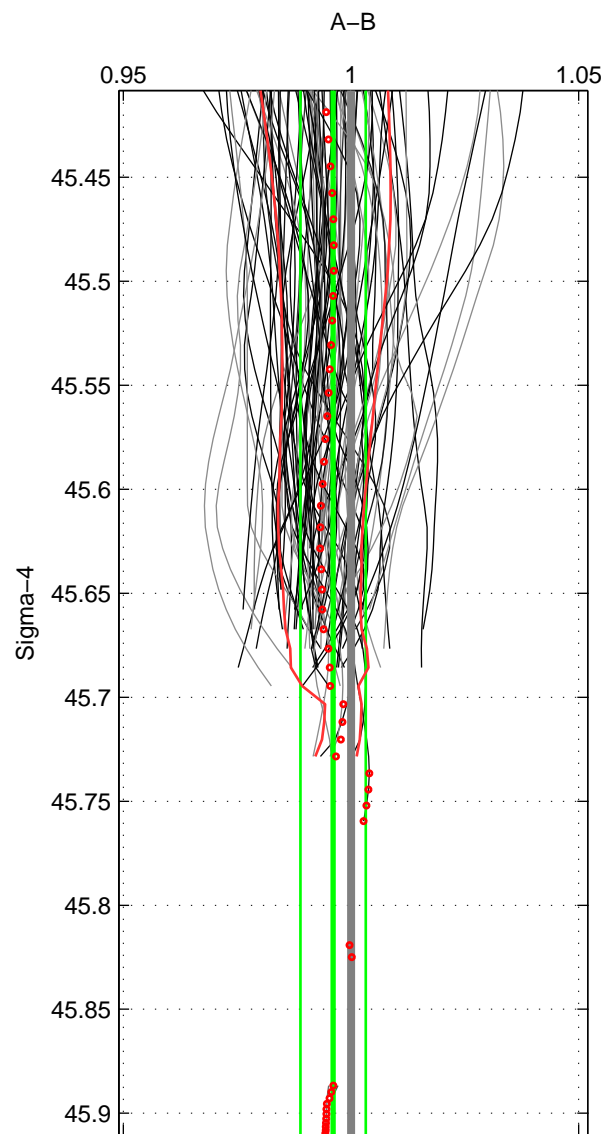

Cruise A (red). Date: Jul 2003 Cruisename: 662-49UF20030625
 Cruise B (blue). Date: Jul 2005 Cruisename: 669-49UF20050615

*** "Favourite" values are means of spaces 1 2.

	Offset	O.StDev	Ratio	R.Stdev	Rating
SIGMA:	-0.151	0.277	0.996	0.007	5
THETA:	-0.205	0.289	0.995	0.008	5
DEPTH:	-0.113	0.087	0.997	0.002	3
FAV. :	-0.178	0.283	0.995	0.007	5

Profiles of A: 79
 Profiles of B: 57
 Diff profs : 90
 WMoffset (A-B): -0.15075
 WMoffset stdev: 0.27699
 WMratio (A/B): 0.99608
 WMratio stdev: 0.0071756

Quality (1-5): 5

Profiles of A: 80
 Profiles of B: 57
 Diff profs : 91
 WMoffset (A-B): -0.20464
 WMoffset stdev: 0.28907
 WMratio (A/B): 0.99466
 WMratio stdev: 0.0075782

Quality (1-5): 5

Profiles of A: 79
 Profiles of B: 57
 Diff profs : 90
 WMoffset (A-B): -0.11264
 WMoffset stdev: 0.087387
 WMratio (A/B): 0.99697
 WMratio stdev: 0.0022726

Quality (1-5): 3

Please note that statistics are bad.