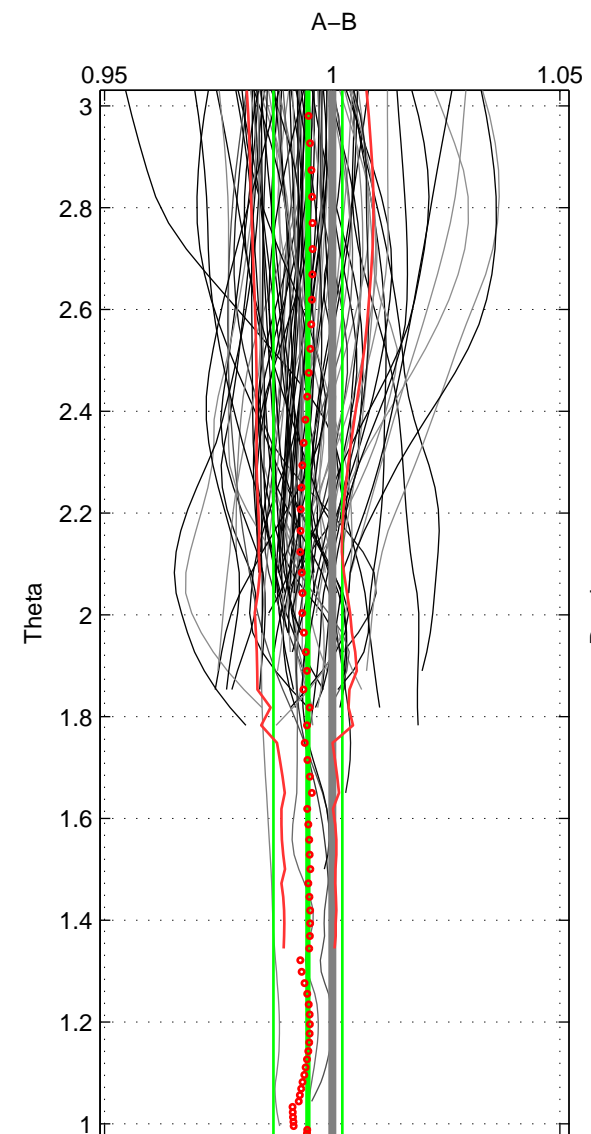

Cruise A (red). Date: Jul 2003 Cruisename: 662-49UF20030625
 Cruise B (blue). Date: Jul 2005 Cruisename: 669-49UF20050615

*** "Favourite" values are means of spaces 1 2.

	Offset	O.StDev	Ratio	R.Stdev	Rating
SIGMA:	-0.151	0.277	0.996	0.007	5
THETA:	-0.205	0.289	0.995	0.008	5
DEPTH:	-0.113	0.087	0.997	0.002	3
FAV. :	-0.178	0.283	0.995	0.007	5

Profiles of A: 79
 Profiles of B: 57
 Diff profs : 90
 WMoffset (A-B): -0.15075
 WMoffset stdev: 0.27699
 WMratio (A/B): 0.99608
 WMratio stdev: 0.0071756

Quality (1-5): 5

Profiles of A: 80
 Profiles of B: 57
 Diff profs : 91
 WMoffset (A-B): -0.20464
 WMoffset stdev: 0.28907
 WMratio (A/B): 0.99466
 WMratio stdev: 0.0075782

Quality (1-5): 5

Profiles of A: 79
 Profiles of B: 57
 Diff profs : 90
 WMoffset (A-B): -0.11264
 WMoffset stdev: 0.087387
 WMratio (A/B): 0.99697
 WMratio stdev: 0.0022726

Quality (1-5): 3

Please note that statistics are bad.