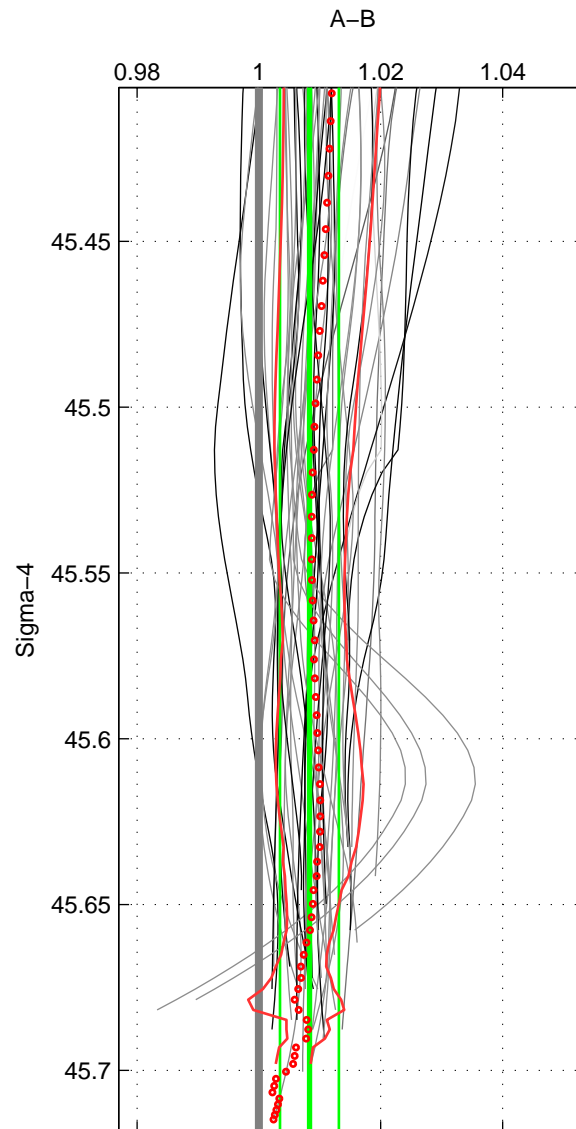

Cruise A (red). Date: May 2001 Cruisename: 693-49UP20010424

Cruise B (blue). Date: Jul 2002 Cruisename: 697-49UP20020620

*** "Favourite" values are means of spaces 1 2 3.

	Offset	O.StDev	Ratio	R.Stdev	Rating
SIGMA:	0.342	0.197	1.008	0.005	4
THETA:	0.375	0.205	1.009	0.005	4
DEPTH:	0.335	0.350	1.008	0.008	4
FAV.:	0.351	0.251	1.008	0.006	4

Profiles of A: 17
 Profiles of B: 18
 Diff profs : 48
 WMoffset (A-B): 0.34178
 WMoffset stdev: 0.19731
 WMratio (A/B): 1.0083
 WMratio stdev: 0.0048343

Quality (1-5): 4

Profiles of A: 17
 Profiles of B: 18
 Diff profs : 48
 WMoffset (A-B): 0.3754
 WMoffset stdev: 0.20522
 WMratio (A/B): 1.0091
 WMratio stdev: 0.0049979

Quality (1-5): 4

Profiles of A: 17
 Profiles of B: 18
 Diff profs : 48
 WMoffset (A-B): 0.33473
 WMoffset stdev: 0.34953
 WMratio (A/B): 1.0081
 WMratio stdev: 0.0084541

Quality (1-5): 4