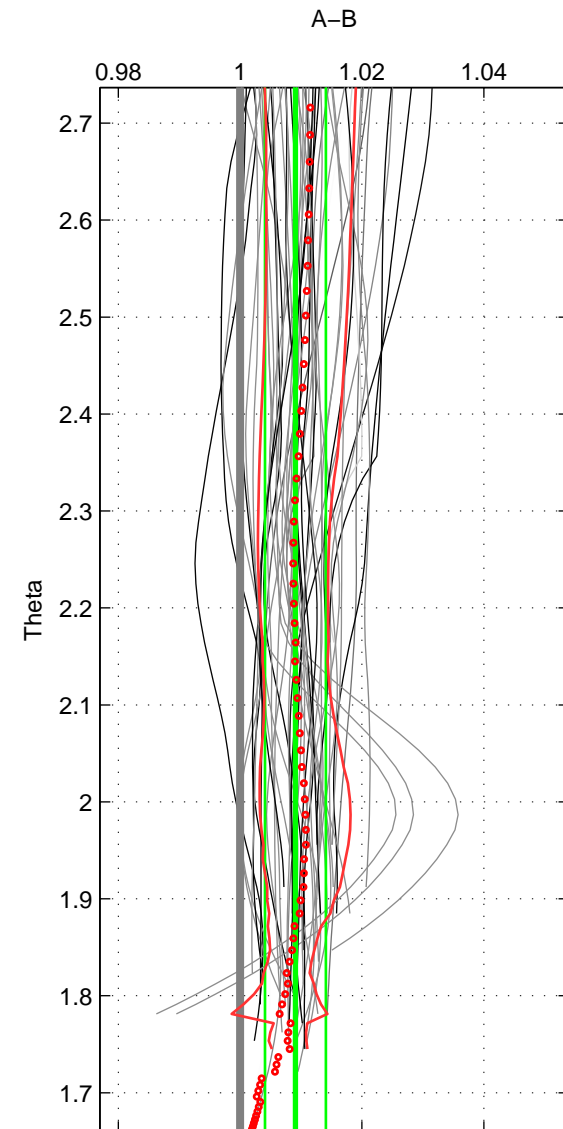

Cruise A (red). Date: May 2001 Cruisename: 693-49UP20010424

Cruise B (blue). Date: Jul 2002 Cruisename: 697-49UP20020620

*** "Favourite" values are means of spaces 1 2 3.

	Offset	O.StDev	Ratio	R.Stdev	Rating
SIGMA:	0.342	0.197	1.008	0.005	4
THETA:	0.375	0.205	1.009	0.005	4
DEPTH:	0.335	0.350	1.008	0.008	4
FAV.:	0.351	0.251	1.008	0.006	4

Profiles of A: 17
 Profiles of B: 18
 Diff profs : 48
 WMoffset (A-B): 0.34178
 WMoffset stdev: 0.19731
 WMratio (A/B): 1.0083
 WMratio stdev: 0.0048343

Quality (1-5): 4

Profiles of A: 17
 Profiles of B: 18
 Diff profs : 48
 WMoffset (A-B): 0.3754
 WMoffset stdev: 0.20522
 WMratio (A/B): 1.0091
 WMratio stdev: 0.0049979

Quality (1-5): 4

Profiles of A: 17
 Profiles of B: 18
 Diff profs : 48
 WMoffset (A-B): 0.33473
 WMoffset stdev: 0.34953
 WMratio (A/B): 1.0081
 WMratio stdev: 0.0084541

Quality (1-5): 4