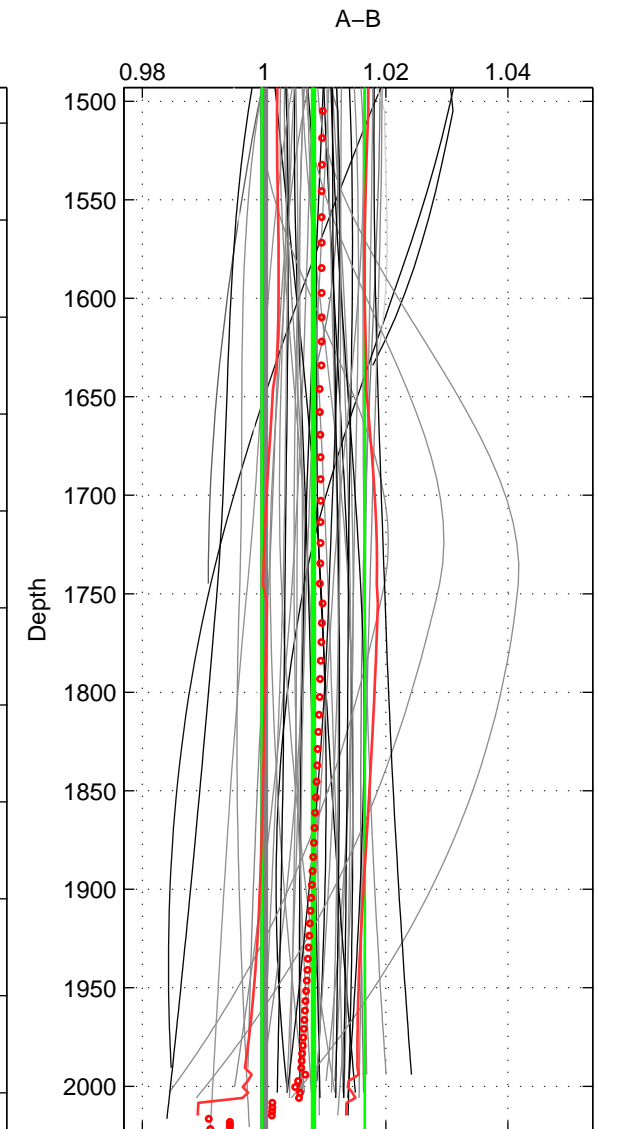

Cruise A (red). Date: May 2001 Cruisename: 693-49UP20010424

Cruise B (blue). Date: Jul 2002 Cruisename: 697-49UP20020620

*** "Favourite" values are means of spaces 1 2 3.

	Offset	O.StDev	Ratio	R.Stdev	Rating
SIGMA:	0.342	0.197	1.008	0.005	4
THETA:	0.375	0.205	1.009	0.005	4
DEPTH:	0.335	0.350	1.008	0.008	4
FAV.:	0.351	0.251	1.008	0.006	4

Profiles of A: 17
 Profiles of B: 18
 Diff profs : 48
 WMoffset (A-B): 0.34178
 WMoffset stdev: 0.19731
 WMratio (A/B): 1.0083
 WMratio stdev: 0.0048343

Quality (1-5): 4

Profiles of A: 17
 Profiles of B: 18
 Diff profs : 48
 WMoffset (A-B): 0.3754
 WMoffset stdev: 0.20522
 WMratio (A/B): 1.0091
 WMratio stdev: 0.0049979

Quality (1-5): 4

Profiles of A: 17
 Profiles of B: 18
 Diff profs : 48
 WMoffset (A-B): 0.33473
 WMoffset stdev: 0.34953
 WMratio (A/B): 1.0081
 WMratio stdev: 0.0084541

Quality (1-5): 4