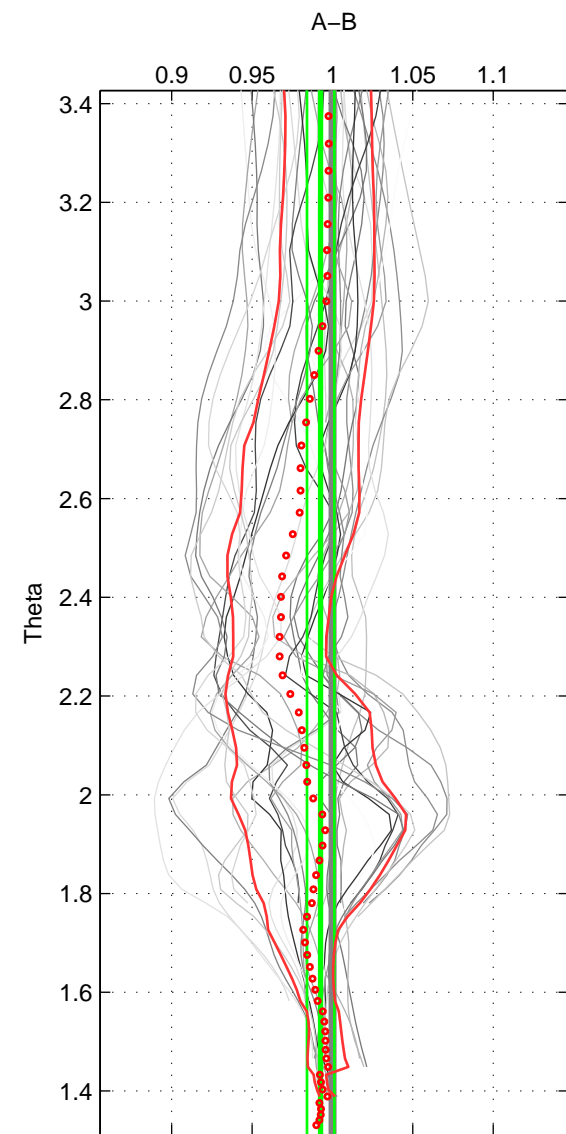

Cruise A (red). Date: Dec 2000 Cruisename: 131-06BE20001128

Cruise B (blue). Date: Oct 2003 Cruisename: 233-316N20030922

\*\*\* "Favourite" values are means of spaces 1 2 3.

	Offset	O.StDev	Ratio	R.Stdev	Rating
SIGMA:	-0.388	0.333	0.983	0.014	5
THETA:	-0.171	0.205	0.993	0.008	5
DEPTH:	-0.259	0.577	0.989	0.026	5
FAV. :	-0.273	0.372	0.988	0.016	5

Profiles of A: 8  
 Profiles of B: 6  
 Diff profs : 33  
 WMoffset (A-B): -0.38798  
 WMoffset stdev: 0.33272  
 WMratio (A/B): 0.98273  
 WMratio stdev: 0.014166

Quality (1-5): 5

Profiles of A: 8  
 Profiles of B: 6  
 Diff profs : 33  
 WMoffset (A-B): -0.17142  
 WMoffset stdev: 0.20548  
 WMratio (A/B): 0.99266  
 WMratio stdev: 0.0084778

Quality (1-5): 5

Profiles of A: 8  
 Profiles of B: 6  
 Diff profs : 33  
 WMoffset (A-B): -0.259  
 WMoffset stdev: 0.57684  
 WMratio (A/B): 0.98868  
 WMratio stdev: 0.025844

Quality (1-5): 5