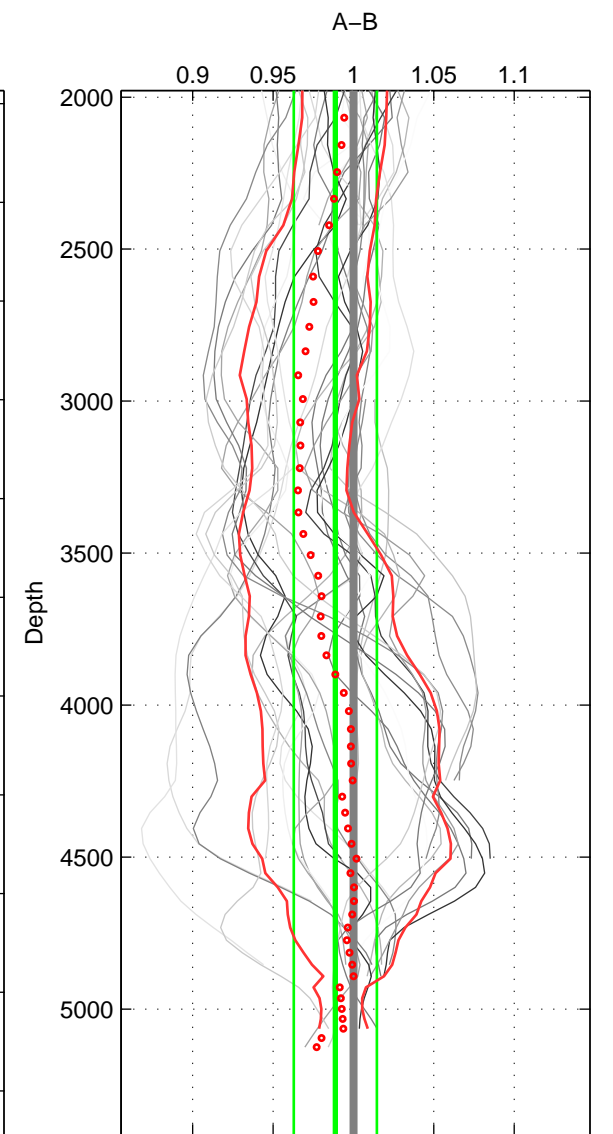

Cruise A (red). Date: Dec 2000 Cruisename: 131-06BE20001128

Cruise B (blue). Date: Oct 2003 Cruisename: 233-316N20030922

\*\*\* "Favourite" values are means of spaces 1 2 3.

	Offset	O.StDev	Ratio	R.Stdev	Rating
SIGMA:	-0.388	0.333	0.983	0.014	5
THETA:	-0.171	0.205	0.993	0.008	5
DEPTH:	-0.259	0.577	0.989	0.026	5
FAV. :	-0.273	0.372	0.988	0.016	5

Profiles of A: 8  
 Profiles of B: 6  
 Diff profs : 33  
 WMoffset (A-B): -0.38798  
 WMoffset stdev: 0.33272  
 WMratio (A/B): 0.98273  
 WMratio stdev: 0.014166

Quality (1-5): 5

Profiles of A: 8  
 Profiles of B: 6  
 Diff profs : 33  
 WMoffset (A-B): -0.17142  
 WMoffset stdev: 0.20548  
 WMratio (A/B): 0.99266  
 WMratio stdev: 0.0084778

Quality (1-5): 5

Profiles of A: 8  
 Profiles of B: 6  
 Diff profs : 33  
 WMoffset (A-B): -0.259  
 WMoffset stdev: 0.57684  
 WMratio (A/B): 0.98868  
 WMratio stdev: 0.025844

Quality (1-5): 5