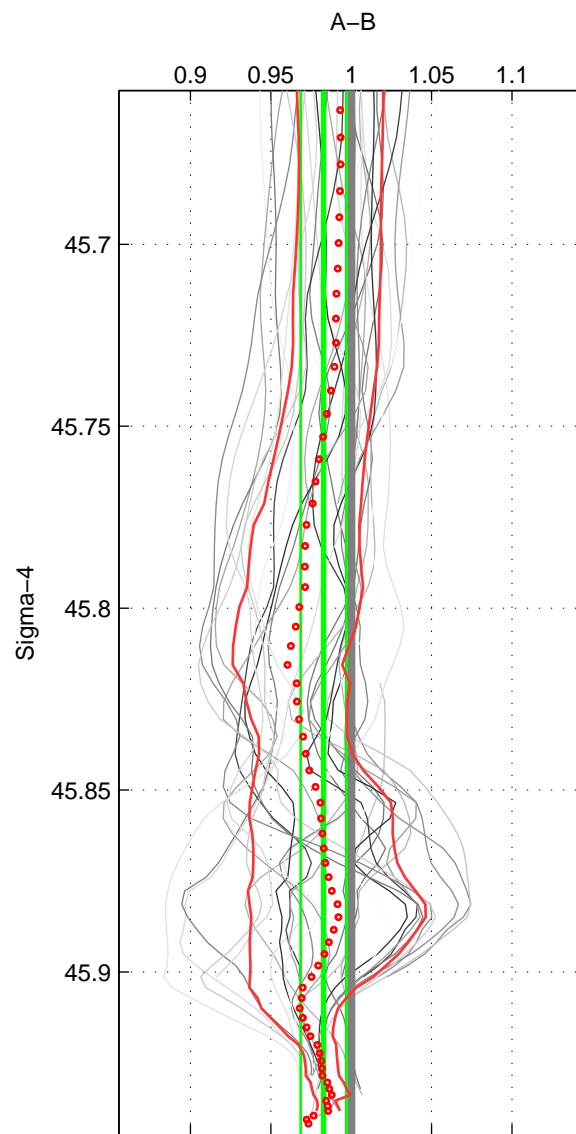

Cruise A (red). Date: Dec 2000 Cruisename: 131-06BE20001128

Cruise B (blue). Date: Oct 2003 Cruisename: 233-316N20030922

\*\*\* "Favourite" values are means of spaces 1 2 3.

	Offset	O.StDev	Ratio	R.Stdev	Rating
SIGMA:	-0.388	0.333	0.983	0.014	5
THETA:	-0.171	0.205	0.993	0.008	5
DEPTH:	-0.259	0.577	0.989	0.026	5
FAV. :	-0.273	0.372	0.988	0.016	5

Profiles of A: 8  
 Profiles of B: 6  
 Diff profs : 33  
 WMoffset (A-B): -0.38798  
 WMoffset stdev: 0.33272  
 WMratio (A/B): 0.98273  
 WMratio stdev: 0.014166

Quality (1-5): 5

Profiles of A: 8  
 Profiles of B: 6  
 Diff profs : 33  
 WMoffset (A-B): -0.17142  
 WMoffset stdev: 0.20548  
 WMratio (A/B): 0.99266  
 WMratio stdev: 0.0084778

Quality (1-5): 5

Profiles of A: 8  
 Profiles of B: 6  
 Diff profs : 33  
 WMoffset (A-B): -0.259  
 WMoffset stdev: 0.57684  
 WMratio (A/B): 0.98868  
 WMratio stdev: 0.025844

Quality (1-5): 5