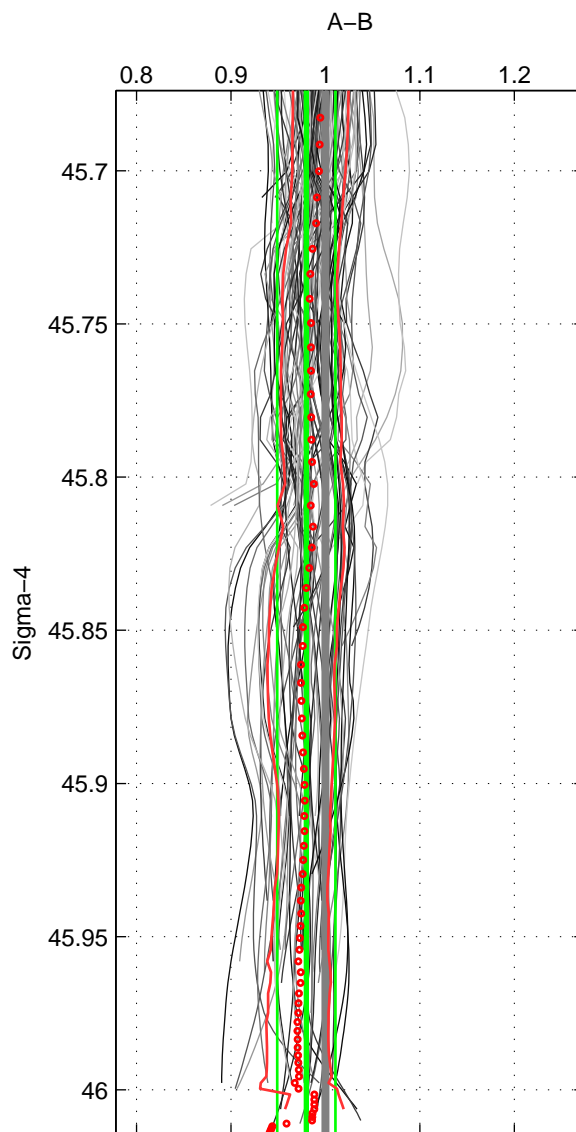

Cruise A (red). Date: Jun 2008 Cruisename: 276-35TH20080610

Cruise B (blue). Date: Apr 1991 Cruisename: 297-64TR19910408

\*\*\* "Favourite" values are means of spaces 1 2 3.

	Offset	O.StDev	Ratio	R.Stdev	Rating
SIGMA:	-0.314	0.470	0.980	0.031	4
THETA:	-0.383	0.448	0.975	0.029	4
DEPTH:	-0.433	0.766	0.974	0.048	4
FAV.:	-0.377	0.561	0.976	0.036	4

Profiles of A: 22  
 Profiles of B: 13  
 Diff profs : 100  
 WMoffset (A-B): -0.31365  
 WMoffset stdev: 0.46972  
 WMratio (A/B): 0.97975  
 WMratio stdev: 0.030814

Quality (1-5): 4

Profiles of A: 22  
 Profiles of B: 13  
 Diff profs : 100  
 WMoffset (A-B): -0.38335  
 WMoffset stdev: 0.44811  
 WMratio (A/B): 0.97538  
 WMratio stdev: 0.029106

Quality (1-5): 4

Profiles of A: 22  
 Profiles of B: 13  
 Diff profs : 100  
 WMoffset (A-B): -0.43273  
 WMoffset stdev: 0.76557  
 WMratio (A/B): 0.97403  
 WMratio stdev: 0.048017

Quality (1-5): 4