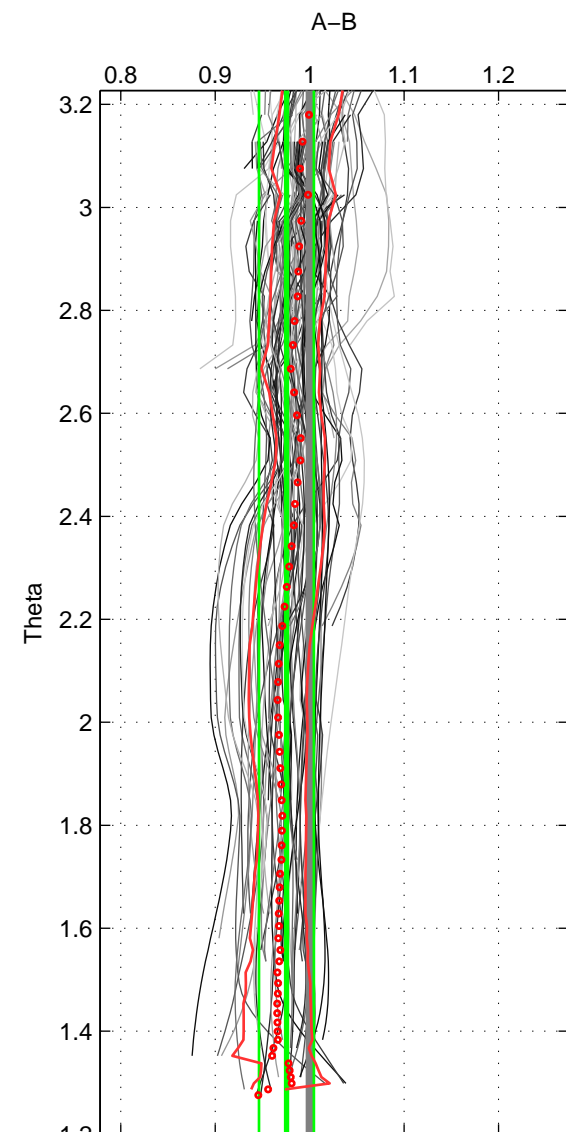

Cruise A (red). Date: Jun 2008 Cruisename: 276-35TH20080610

Cruise B (blue). Date: Apr 1991 Cruisename: 297-64TR19910408

\*\*\* "Favourite" values are means of spaces 1 2 3.

	Offset	O.StDev	Ratio	R.Stdev	Rating
SIGMA:	-0.314	0.470	0.980	0.031	4
THETA:	-0.383	0.448	0.975	0.029	4
DEPTH:	-0.433	0.766	0.974	0.048	4
FAV.:	-0.377	0.561	0.976	0.036	4

Profiles of A: 22  
 Profiles of B: 13  
 Diff profs : 100  
 WMoffset (A-B): -0.31365  
 WMoffset stdev: 0.46972  
 WMratio (A/B): 0.97975  
 WMratio stdev: 0.030814

Quality (1-5): 4

Profiles of A: 22  
 Profiles of B: 13  
 Diff profs : 100  
 WMoffset (A-B): -0.38335  
 WMoffset stdev: 0.44811  
 WMratio (A/B): 0.97538  
 WMratio stdev: 0.029106

Quality (1-5): 4

Profiles of A: 22  
 Profiles of B: 13  
 Diff profs : 100  
 WMoffset (A-B): -0.43273  
 WMoffset stdev: 0.76557  
 WMratio (A/B): 0.97403  
 WMratio stdev: 0.048017

Quality (1-5): 4