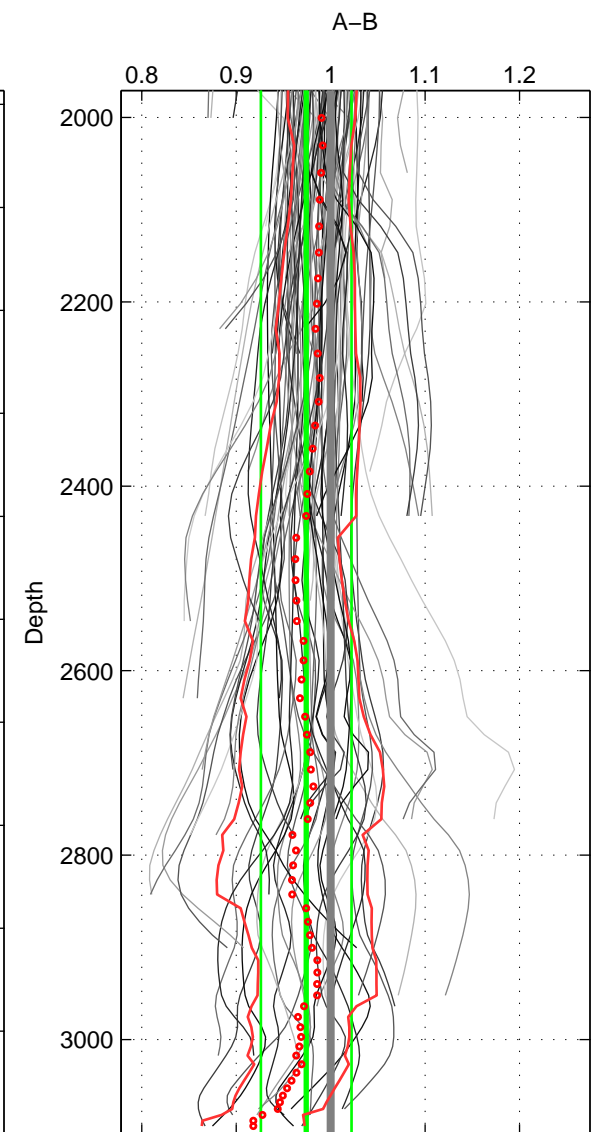

Cruise A (red). Date: Jun 2008 Cruisename: 276-35TH20080610

Cruise B (blue). Date: Apr 1991 Cruisename: 297-64TR19910408

\*\*\* "Favourite" values are means of spaces 1 2 3.

	Offset	O.StDev	Ratio	R.Stdev	Rating
SIGMA:	-0.314	0.470	0.980	0.031	4
THETA:	-0.383	0.448	0.975	0.029	4
DEPTH:	-0.433	0.766	0.974	0.048	4
FAV.:	-0.377	0.561	0.976	0.036	4

Profiles of A: 22  
 Profiles of B: 13  
 Diff profs : 100  
 WMoffset (A-B): -0.31365  
 WMoffset stdev: 0.46972  
 WMratio (A/B): 0.97975  
 WMratio stdev: 0.030814

Quality (1-5): 4

Profiles of A: 22  
 Profiles of B: 13  
 Diff profs : 100  
 WMoffset (A-B): -0.38335  
 WMoffset stdev: 0.44811  
 WMratio (A/B): 0.97538  
 WMratio stdev: 0.029106

Quality (1-5): 4

Profiles of A: 22  
 Profiles of B: 13  
 Diff profs : 100  
 WMoffset (A-B): -0.43273  
 WMoffset stdev: 0.76557  
 WMratio (A/B): 0.97403  
 WMratio stdev: 0.048017

Quality (1-5): 4