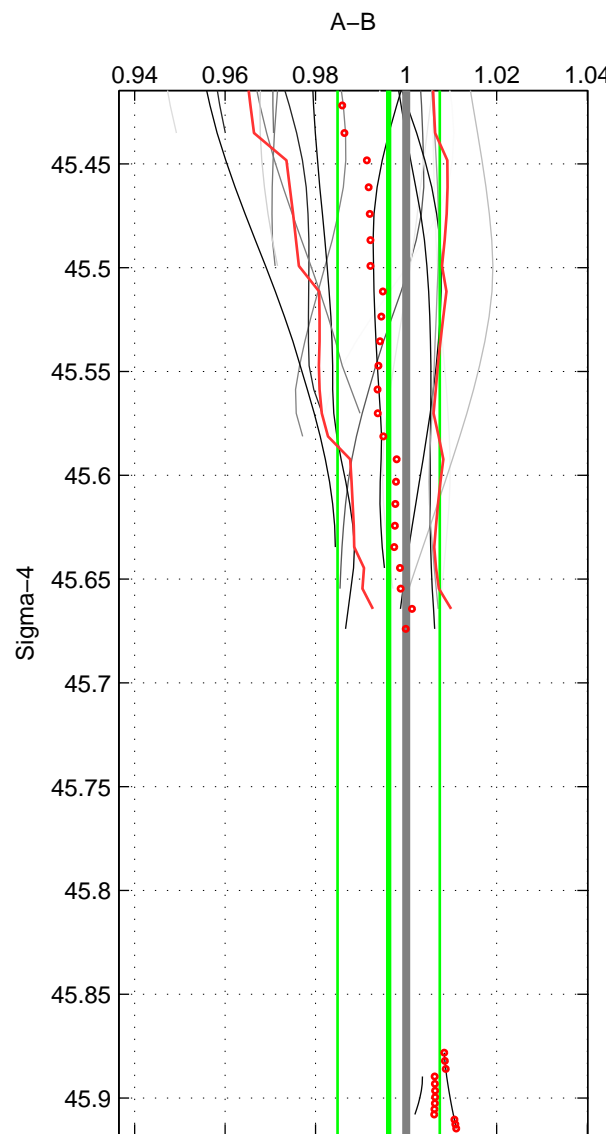

Cruise A (red). Date: Feb 2001 Cruisename: 654-49UF20010119

Cruise B (blue). Date: Jul 2005 Cruisename: 669-49UF20050615

*** "Favourite" values are means of spaces 1 2.

	Offset	O.StDev	Ratio	R.Stdev	Rating
SIGMA:	-0.164	0.460	0.996	0.011	4
THETA:	-0.306	0.529	0.993	0.013	4
DEPTH:	0.078	0.213	1.003	0.005	3
FAV.:	-0.235	0.494	0.994	0.012	4

Profiles of A: 11
 Profiles of B: 13
 Diff profs : 20
 WMoffset (A-B): -0.16405
 WMoffset stdev: 0.45968
 WMratio (A/B): 0.99613
 WMratio stdev: 0.0113

Quality (1-5): 4

Profiles of A: 11
 Profiles of B: 13
 Diff profs : 20
 WMoffset (A-B): -0.30632
 WMoffset stdev: 0.52869
 WMratio (A/B): 0.99274
 WMratio stdev: 0.012849

Quality (1-5): 4

Profiles of A: 11
 Profiles of B: 13
 Diff profs : 20
 WMoffset (A-B): 0.077565
 WMoffset stdev: 0.21271
 WMratio (A/B): 1.0026
 WMratio stdev: 0.0054647

Quality (1-5): 3

Please note that statistics are bad.