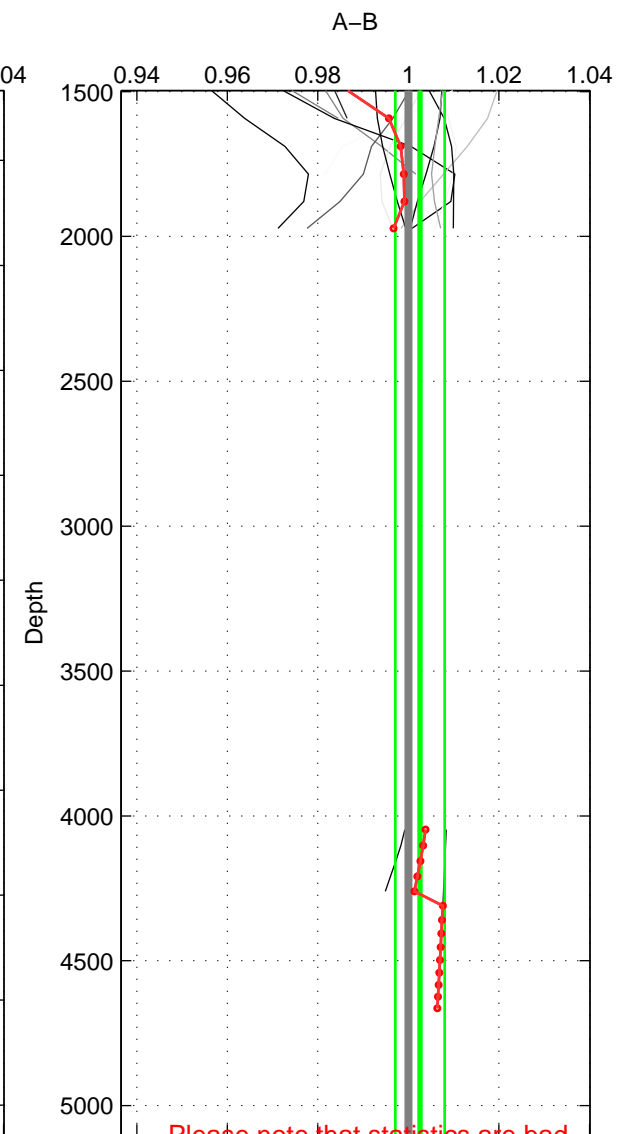

Cruise A (red). Date: Feb 2001 Cruisename: 654-49UF20010119

Cruise B (blue). Date: Jul 2005 Cruisename: 669-49UF20050615

*** "Favourite" values are means of spaces 1 2.

	Offset	O.StDev	Ratio	R.Stdev	Rating
SIGMA:	-0.164	0.460	0.996	0.011	4
THETA:	-0.306	0.529	0.993	0.013	4
DEPTH:	0.078	0.213	1.003	0.005	3
FAV.:	-0.235	0.494	0.994	0.012	4

Profiles of A: 11
 Profiles of B: 13
 Diff profs : 20
 WMoffset (A-B): -0.16405
 WMoffset stdev: 0.45968
 WMratio (A/B): 0.99613
 WMratio stdev: 0.0113

Quality (1-5): 4

Profiles of A: 11
 Profiles of B: 13
 Diff profs : 20
 WMoffset (A-B): -0.30632
 WMoffset stdev: 0.52869
 WMratio (A/B): 0.99274
 WMratio stdev: 0.012849

Quality (1-5): 4

Profiles of A: 11
 Profiles of B: 13
 Diff profs : 20
 WMoffset (A-B): 0.077565
 WMoffset stdev: 0.21271
 WMratio (A/B): 1.0026
 WMratio stdev: 0.0054647

Quality (1-5): 3

Please note that statistics are bad.