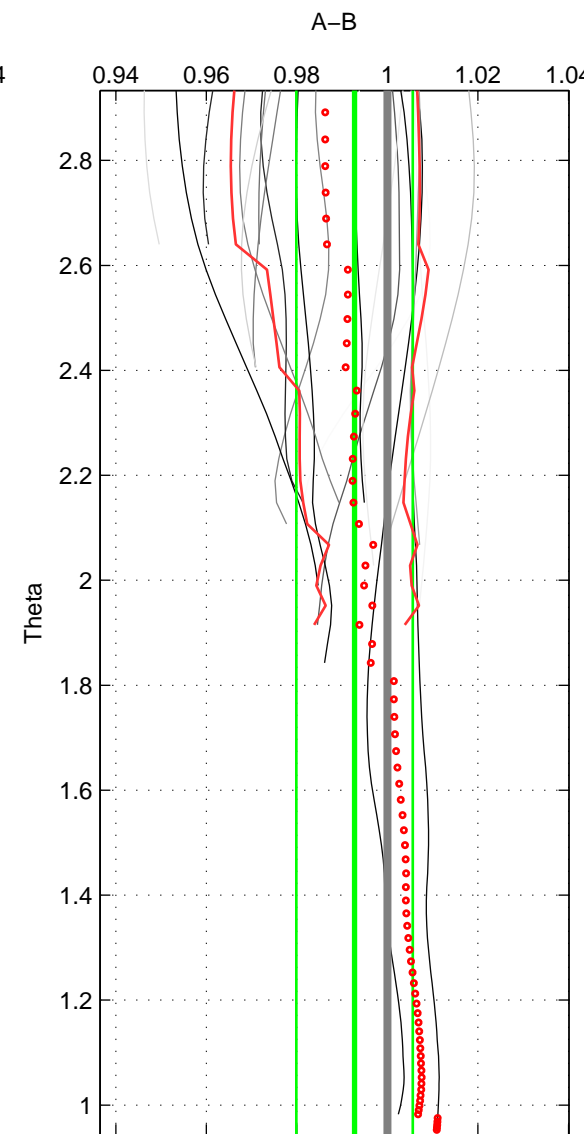

Cruise A (red). Date: Feb 2001 Cruisename: 654-49UF20010119

Cruise B (blue). Date: Jul 2005 Cruisename: 669-49UF20050615

*** "Favourite" values are means of spaces 1 2.

	Offset	O.StDev	Ratio	R.Stdev	Rating
SIGMA:	-0.164	0.460	0.996	0.011	4
THETA:	-0.306	0.529	0.993	0.013	4
DEPTH:	0.078	0.213	1.003	0.005	3
FAV.:	-0.235	0.494	0.994	0.012	4

Profiles of A: 11
 Profiles of B: 13
 Diff profs : 20
 WMoffset (A-B): -0.16405
 WMoffset stdev: 0.45968
 WMratio (A/B): 0.99613
 WMratio stdev: 0.0113

Quality (1-5): 4

Profiles of A: 11
 Profiles of B: 13
 Diff profs : 20
 WMoffset (A-B): -0.30632
 WMoffset stdev: 0.52869
 WMratio (A/B): 0.99274
 WMratio stdev: 0.012849

Quality (1-5): 4

Profiles of A: 11
 Profiles of B: 13
 Diff profs : 20
 WMoffset (A-B): 0.077565
 WMoffset stdev: 0.21271
 WMratio (A/B): 1.0026
 WMratio stdev: 0.0054647

Quality (1-5): 3

Please note that statistics are bad.