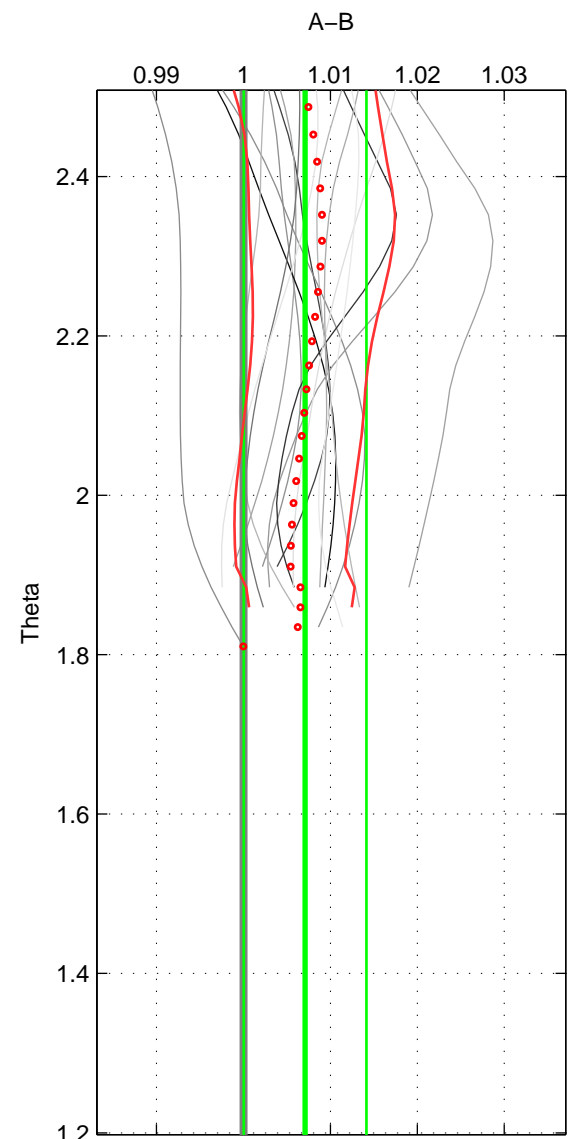

Cruise A (red). Date: Feb 2003 Cruisename: 660-49UF20030225

Cruise B (blue). Date: Nov 2003 Cruisename: 663-49UF20031028

\*\*\* "Favourite" values are those of space 2.

	Offset	O.StDev	Ratio	R.Stdev	Rating
SIGMA:	0.509	0.104	1.013	0.003	2
THETA:	0.276	0.274	1.007	0.007	4
DEPTH:	0.482	0.061	1.012	0.002	3
FAV. :	0.276	0.274	1.007	0.007	4

Please note that statistics are bad.  
 Profiles of A: 6  
 Profiles of B: 1  
 Diff profs : 3  
 WMoffset (A-B): 0.50878  
 WMoffset stdev: 0.10424  
 WMratio (A/B): 1.013  
 WMratio stdev: 0.0026463

Quality (1-5): 2

Profiles of A: 6  
 Profiles of B: 7  
 Diff profs : 16  
 WMoffset (A-B): 0.27591  
 WMoffset stdev: 0.27447  
 WMratio (A/B): 1.0071  
 WMratio stdev: 0.0070585

Quality (1-5): 4

Please note that statistics are bad.  
 Profiles of A: 6  
 Profiles of B: 7  
 Diff profs : 16  
 WMoffset (A-B): 0.48228  
 WMoffset stdev: 0.061327  
 WMratio (A/B): 1.0124  
 WMratio stdev: 0.0015105