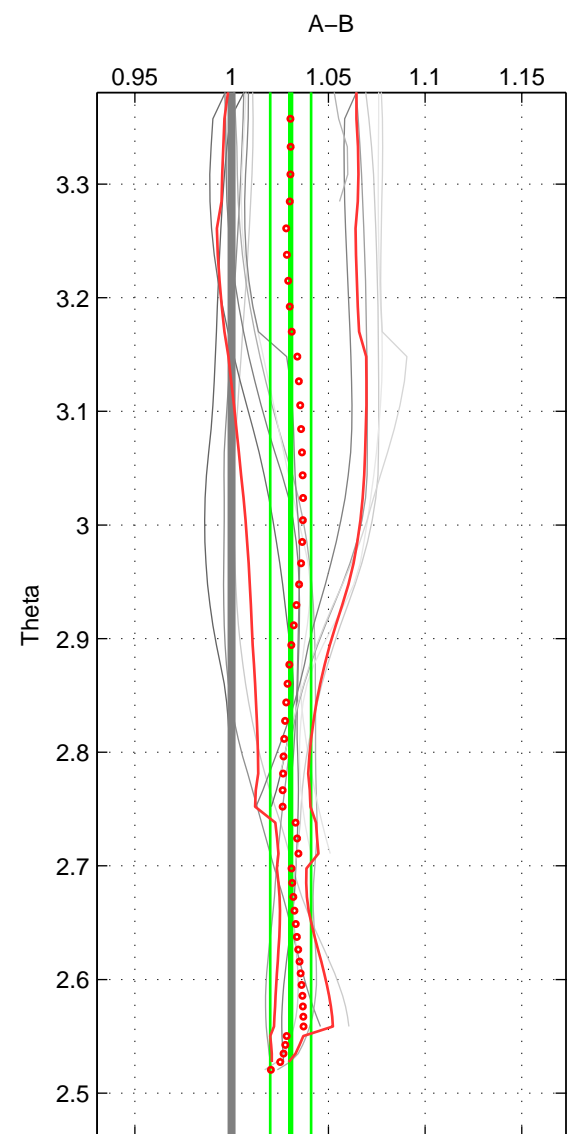

Cruise A (red). Date: Jan 2011 Cruisename: 280-45CE20110103
 Cruise B (blue). Date: Sep 2007 Cruisename: 292-64PE20070830

*** "Favourite" values are means of spaces 1 2.

	Offset	O.StDev	Ratio	R.Stdev	Rating
SIGMA:	0.583	0.126	1.031	0.007	4
THETA:	0.589	0.204	1.031	0.011	4
DEPTH:	-0.244	0.225	0.986	0.011	3
FAV.:	0.586	0.165	1.031	0.009	4

Profiles of A: 3
 Profiles of B: 6
 Diff profs : 13
 WMoffset (A-B): 0.58277
 WMoffset stdev: 0.12606
 WMratio (A/B): 1.0308
 WMratio stdev: 0.0066023

Quality (1-5): 4

Profiles of A: 3
 Profiles of B: 6
 Diff profs : 14
 WMoffset (A-B): 0.5895
 WMoffset stdev: 0.20449
 WMratio (A/B): 1.0305
 WMratio stdev: 0.010517

Quality (1-5): 4

Profiles of A: 3
 Profiles of B: 6
 Diff profs : 11
 WMoffset (A-B): -0.24446
 WMoffset stdev: 0.22481
 WMratio (A/B): 0.98646
 WMratio stdev: 0.011367

Quality (1-5): 3