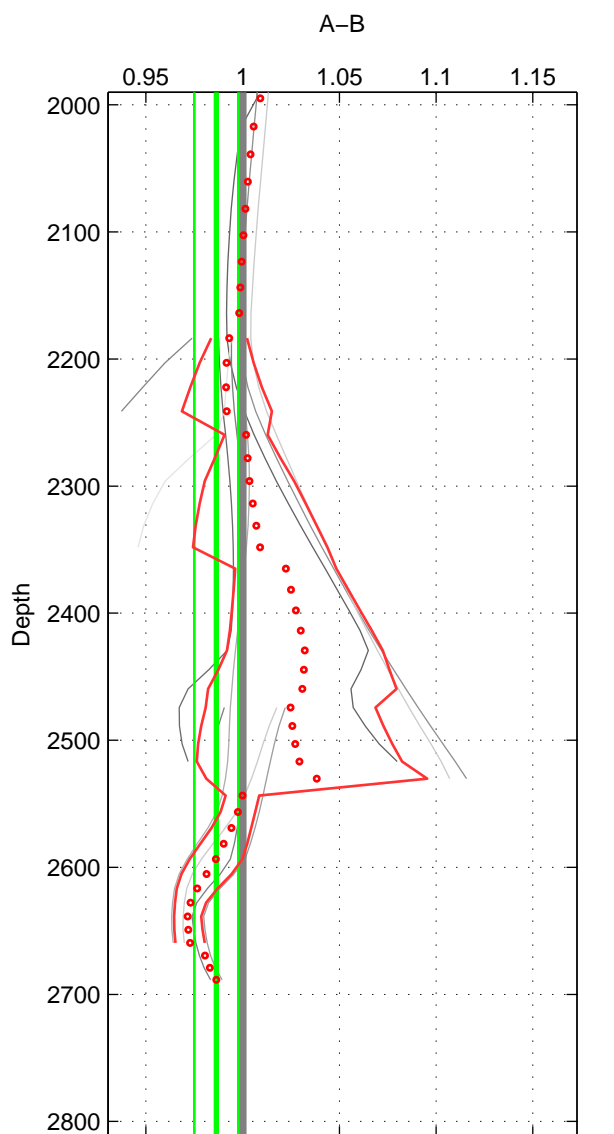

Cruise A (red). Date: Jan 2011 Cruisename: 280-45CE20110103
 Cruise B (blue). Date: Sep 2007 Cruisename: 292-64PE20070830

*** "Favourite" values are means of spaces 1 2.

	Offset	O.StDev	Ratio	R.Stdev	Rating
SIGMA:	0.583	0.126	1.031	0.007	4
THETA:	0.589	0.204	1.031	0.011	4
DEPTH:	-0.244	0.225	0.986	0.011	3
FAV.:	0.586	0.165	1.031	0.009	4

Profiles of A: 3
 Profiles of B: 6
 Diff profs : 13
 WMoffset (A-B): 0.58277
 WMoffset stdev: 0.12606
 WMratio (A/B): 1.0308
 WMratio stdev: 0.0066023

Quality (1-5): 4

Profiles of A: 3
 Profiles of B: 6
 Diff profs : 14
 WMoffset (A-B): 0.5895
 WMoffset stdev: 0.20449
 WMratio (A/B): 1.0305
 WMratio stdev: 0.010517

Quality (1-5): 4

Profiles of A: 3
 Profiles of B: 6
 Diff profs : 11
 WMoffset (A-B): -0.24446
 WMoffset stdev: 0.22481
 WMratio (A/B): 0.98646
 WMratio stdev: 0.011367

Quality (1-5): 3