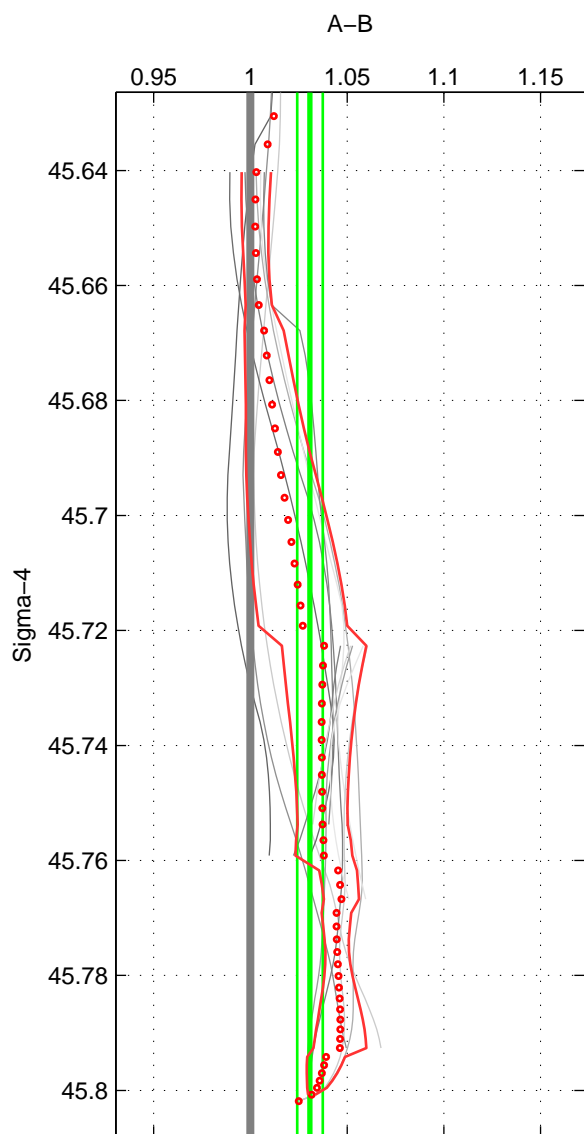

Cruise A (red). Date: Jan 2011 Cruisename: 280-45CE20110103
 Cruise B (blue). Date: Sep 2007 Cruisename: 292-64PE20070830

*** "Favourite" values are means of spaces 1 2.

	Offset	O.StDev	Ratio	R.Stdev	Rating
SIGMA:	0.583	0.126	1.031	0.007	4
THETA:	0.589	0.204	1.031	0.011	4
DEPTH:	-0.244	0.225	0.986	0.011	3
FAV.:	0.586	0.165	1.031	0.009	4

Profiles of A: 3
 Profiles of B: 6
 Diff profs : 13
 WMoffset (A-B): 0.58277
 WMoffset stdev: 0.12606
 WMratio (A/B): 1.0308
 WMratio stdev: 0.0066023

Quality (1-5): 4

Profiles of A: 3
 Profiles of B: 6
 Diff profs : 14
 WMoffset (A-B): 0.5895
 WMoffset stdev: 0.20449
 WMratio (A/B): 1.0305
 WMratio stdev: 0.010517

Quality (1-5): 4

Profiles of A: 3
 Profiles of B: 6
 Diff profs : 11
 WMoffset (A-B): -0.24446
 WMoffset stdev: 0.22481
 WMratio (A/B): 0.98646
 WMratio stdev: 0.011367

Quality (1-5): 3