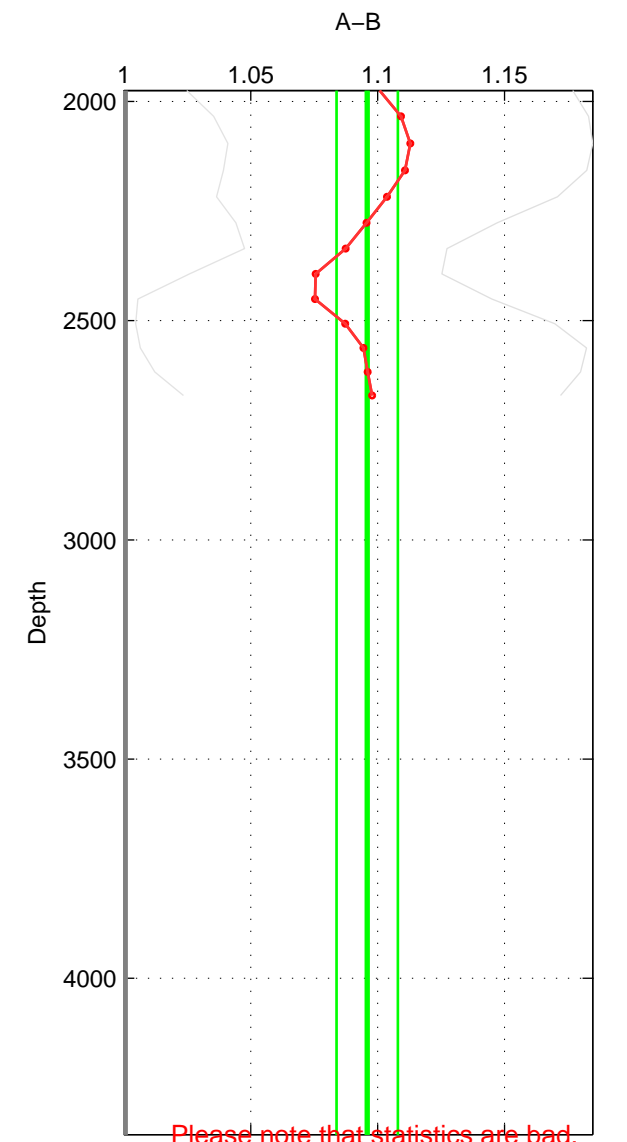

Cruise A (red). Date: Aug 1993 Cruisename: 251-33MW19930704.1

Cruise B (blue). Date: May 1990 Cruisename: 311-74DI19900515

*** "Favourite" values are those of space 3.

	Offset	O.StDev	Ratio	R.Stdev	Rating
SIGMA:	NaN	NaN	NaN	NaN	NaN
THETA:	NaN	NaN	NaN	NaN	NaN
DEPTH:	1.588	0.204	1.096	0.012	2
FAV.:	1.588	0.204	1.096	0.012	2

Please note that statistics are bad.

Profiles of A: 4
 Profiles of B: 1
 Diff profs : 2
 WMoffset (A-B): 1.5884
 WMoffset stdev: 0.20395
 WMratio (A/B): 1.0959
 WMratio stdev: 0.012114

Quality (1-5): 2