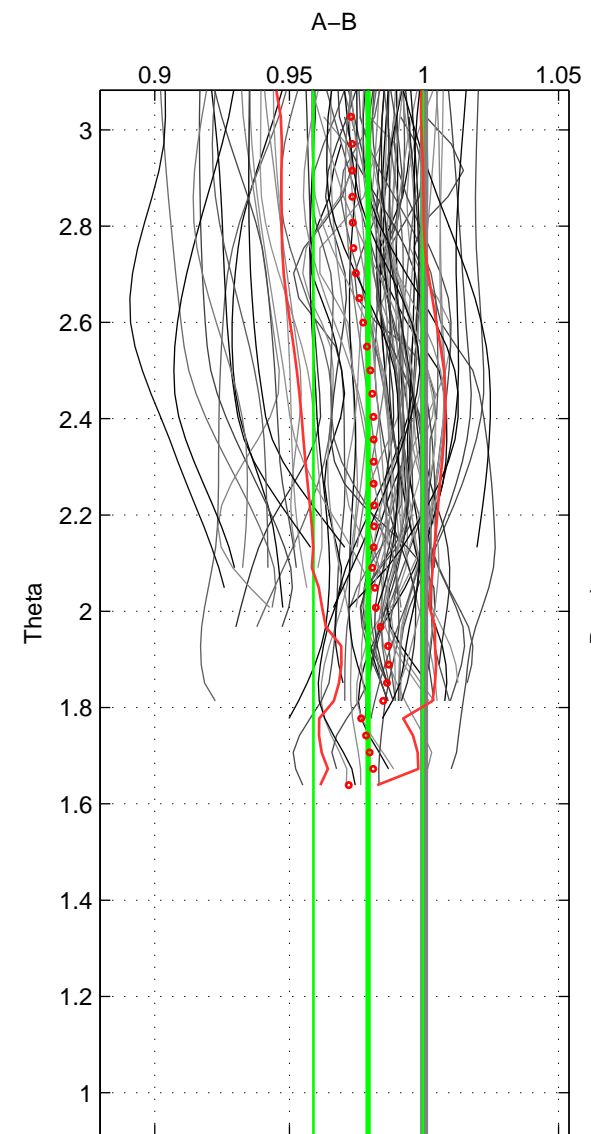

Cruise A (red). Date: Sep 1992 Cruisename: 494-322019920816
 Cruise B (blue). Date: Oct 1998 Cruisename: 686-49UP19980916

*** "Favourite" values are means of spaces 1 2.

	Offset	O.StDev	Ratio	R.Stdev	Rating
SIGMA:	-0.977	0.838	0.976	0.021	5
THETA:	-0.848	0.826	0.979	0.020	5
DEPTH:	-0.885	0.102	0.978	0.002	3
FAV.:	-0.913	0.832	0.978	0.020	5

Profiles of A: 54
 Profiles of B: 30
 Diff profs : 86
 WMoffset (A-B): -0.97715
 WMoffset stdev: 0.83779
 WMratio (A/B): 0.97598
 WMratio stdev: 0.020637

Quality (1-5): 5

Profiles of A: 54
 Profiles of B: 30
 Diff profs : 86
 WMoffset (A-B): -0.84814
 WMoffset stdev: 0.82565
 WMratio (A/B): 0.97925
 WMratio stdev: 0.020308

Quality (1-5): 5

Profiles of A: 54
 Profiles of B: 30
 Diff profs : 86
 WMoffset (A-B): -0.88475
 WMoffset stdev: 0.10246
 WMratio (A/B): 0.978
 WMratio stdev: 0.0024041

Quality (1-5): 3

Please note that statistics are bad.