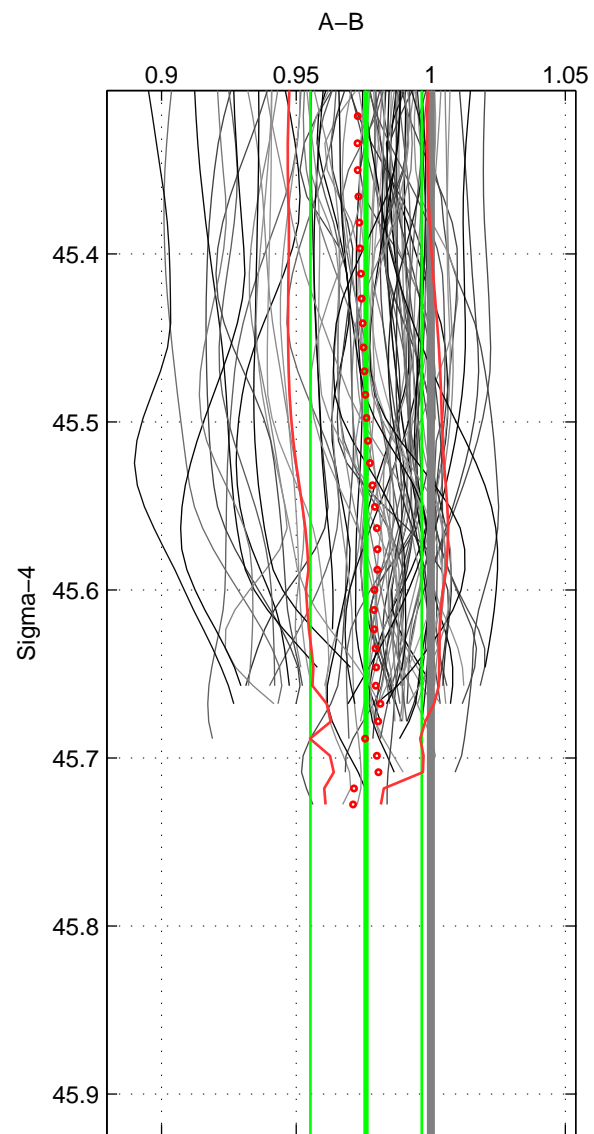

Cruise A (red). Date: Sep 1992 Cruisename: 494-322019920816
 Cruise B (blue). Date: Oct 1998 Cruisename: 686-49UP19980916

*** "Favourite" values are means of spaces 1 2.

	Offset	O.StDev	Ratio	R.Stdev	Rating
SIGMA:	-0.977	0.838	0.976	0.021	5
THETA:	-0.848	0.826	0.979	0.020	5
DEPTH:	-0.885	0.102	0.978	0.002	3
FAV.:	-0.913	0.832	0.978	0.020	5

Profiles of A: 54
 Profiles of B: 30
 Diff profs : 86
 WMoffset (A-B): -0.97715
 WMoffset stdev: 0.83779
 WMratio (A/B): 0.97598
 WMratio stdev: 0.020637

Quality (1-5): 5

Profiles of A: 54
 Profiles of B: 30
 Diff profs : 86
 WMoffset (A-B): -0.84814
 WMoffset stdev: 0.82565
 WMratio (A/B): 0.97925
 WMratio stdev: 0.020308

Quality (1-5): 5

Profiles of A: 54
 Profiles of B: 30
 Diff profs : 86
 WMoffset (A-B): -0.88475
 WMoffset stdev: 0.10246
 WMratio (A/B): 0.978
 WMratio stdev: 0.0024041

Quality (1-5): 3

Please note that statistics are bad.