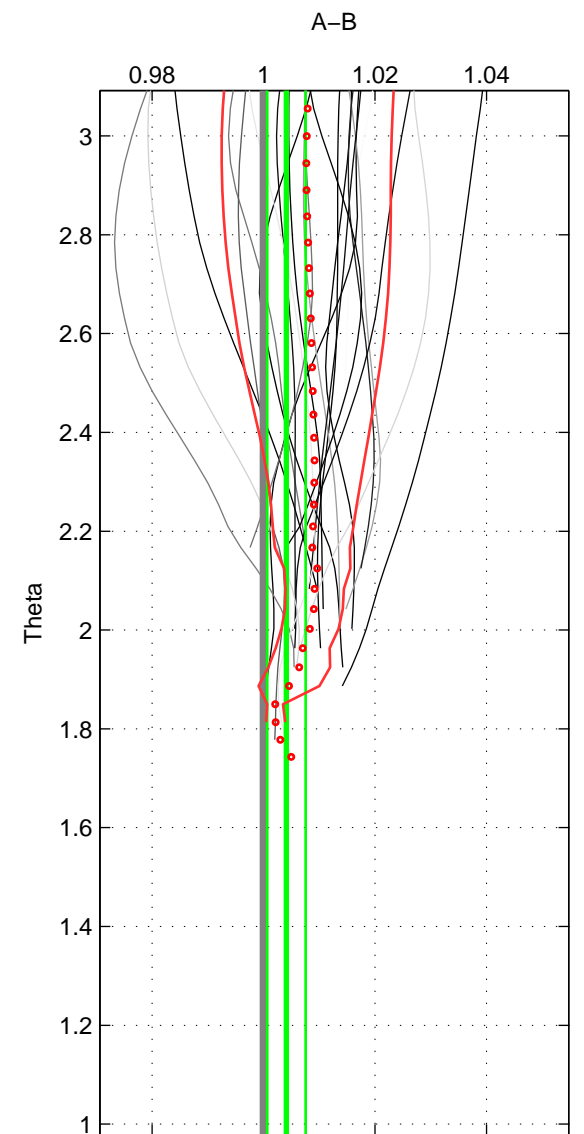

Cruise A (red). Date: Jul 2005 Cruisename: 669-49UF20050615
 Cruise B (blue). Date: Oct 2000 Cruisename: 691-49UP20000920

*** "Favourite" values are those of space 2.

	Offset	O.StDev	Ratio	R.Stdev	Rating
SIGMA:	0.263	0.182	1.007	0.005	4
THETA:	0.166	0.139	1.004	0.003	5
DEPTH:	0.454	0.134	1.011	0.003	3
FAV.:	0.166	0.139	1.004	0.003	5

Profiles of A: 20
 Profiles of B: 15
 Diff profs : 22
 WMoffset (A-B): 0.26278
 WMoffset stdev: 0.18203
 WMratio (A/B): 1.0065
 WMratio stdev: 0.0046022

Quality (1-5): 4

Profiles of A: 20
 Profiles of B: 15
 Diff profs : 22
 WMoffset (A-B): 0.16625
 WMoffset stdev: 0.13859
 WMratio (A/B): 1.0041
 WMratio stdev: 0.0034457

Quality (1-5): 5

Profiles of A: 20
 Profiles of B: 15
 Diff profs : 22
 WMoffset (A-B): 0.45401
 WMoffset stdev: 0.13416
 WMratio (A/B): 1.0114
 WMratio stdev: 0.003435

Quality (1-5): 3

Please note that statistics are bad.