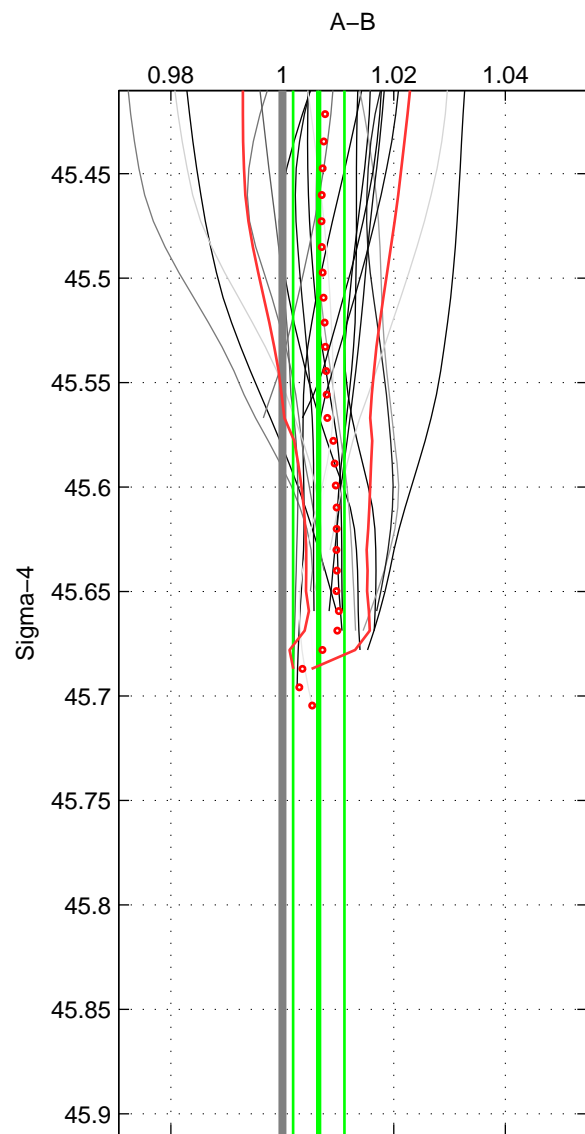

Cruise A (red). Date: Jul 2005 Cruisename: 669-49UF20050615
 Cruise B (blue). Date: Oct 2000 Cruisename: 691-49UP20000920

*** "Favourite" values are those of space 2.

	Offset	O.StDev	Ratio	R.Stdev	Rating
SIGMA:	0.263	0.182	1.007	0.005	4
THETA:	0.166	0.139	1.004	0.003	5
DEPTH:	0.454	0.134	1.011	0.003	3
FAV.:	0.166	0.139	1.004	0.003	5

Profiles of A: 20
 Profiles of B: 15
 Diff profs : 22
 WMoffset (A-B): 0.26278
 WMoffset stdev: 0.18203
 WMratio (A/B): 1.0065
 WMratio stdev: 0.0046022

Quality (1-5): 4

Profiles of A: 20
 Profiles of B: 15
 Diff profs : 22
 WMoffset (A-B): 0.16625
 WMoffset stdev: 0.13859
 WMratio (A/B): 1.0041
 WMratio stdev: 0.0034457

Quality (1-5): 5

Profiles of A: 20
 Profiles of B: 15
 Diff profs : 22
 WMoffset (A-B): 0.45401
 WMoffset stdev: 0.13416
 WMratio (A/B): 1.0114
 WMratio stdev: 0.003435

Quality (1-5): 3

Please note that statistics are bad.