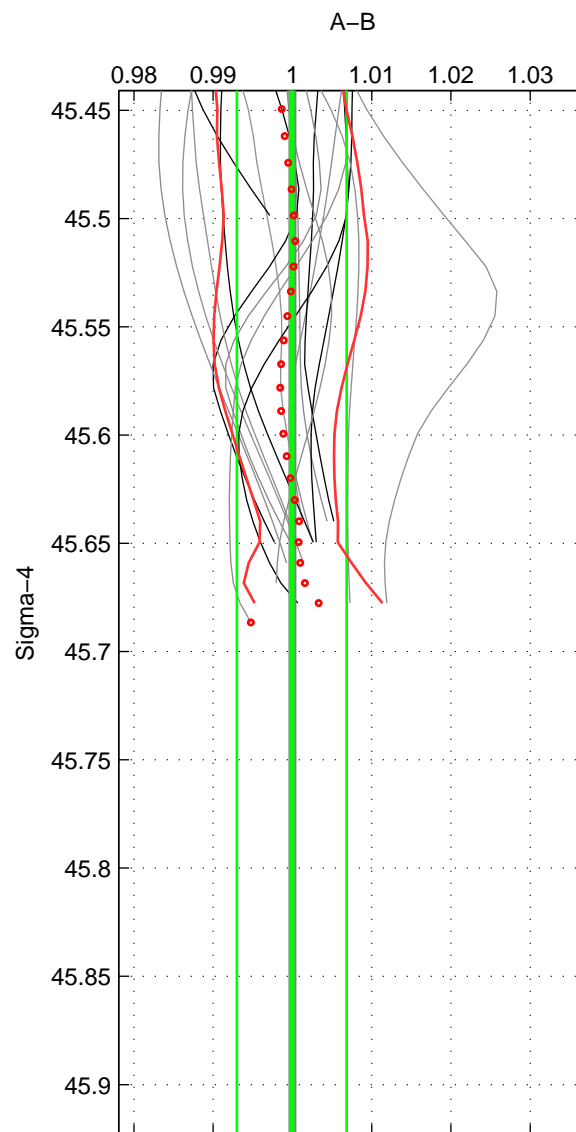

Cruise A (red). Date: Feb 2003 Cruisename: 660-49UF20030225

Cruise B (blue). Date: Feb 2006 Cruisename: 710-49UP20060113

\*\*\* "Favourite" values are means of spaces 1 2.

	Offset	O.StDev	Ratio	R.Stdev	Rating
SIGMA:	-0.002	0.269	1.000	0.007	4
THETA:	0.080	0.273	1.002	0.007	4
DEPTH:	0.069	0.078	1.002	0.002	3
FAV.:	0.039	0.271	1.001	0.007	4

Profiles of A: 44  
 Profiles of B: 7  
 Diff profs : 18  
 WMoffset (A-B): -0.0021792  
 WMoffset stdev: 0.2686  
 WMratio (A/B): 0.99992  
 WMratio stdev: 0.0069363

Quality (1-5): 4

Profiles of A: 44  
 Profiles of B: 27  
 Diff profs : 57  
 WMoffset (A-B): 0.079778  
 WMoffset stdev: 0.2729  
 WMratio (A/B): 1.0021  
 WMratio stdev: 0.0070729

Quality (1-5): 4

Profiles of A: 44  
 Profiles of B: 27  
 Diff profs : 57  
 WMoffset (A-B): 0.068614  
 WMoffset stdev: 0.077573  
 WMratio (A/B): 1.0018  
 WMratio stdev: 0.0020086

Quality (1-5): 3

Please note that statistics are bad.