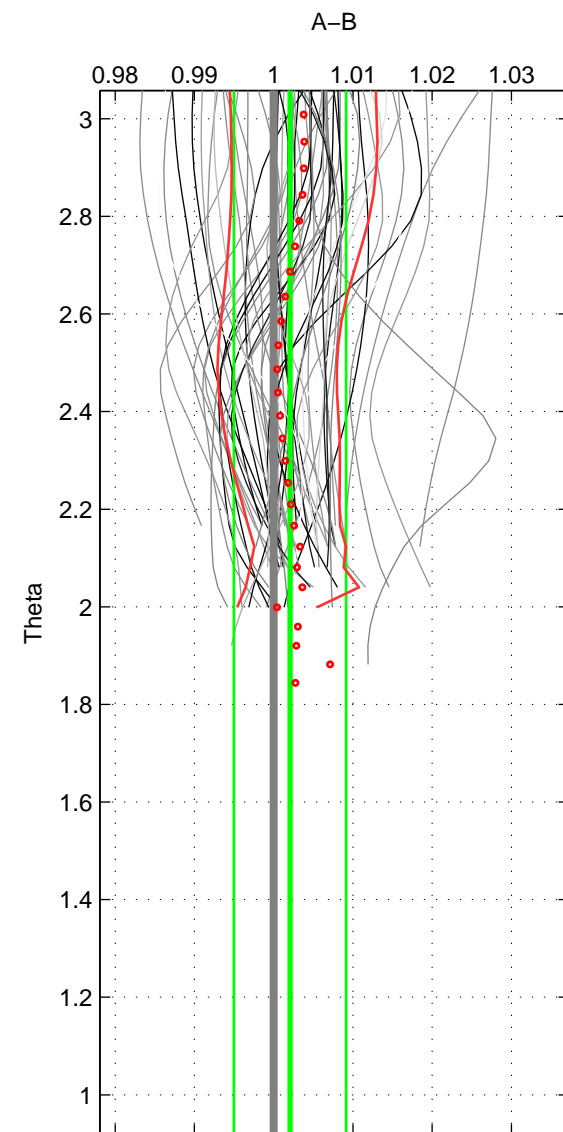

Cruise A (red). Date: Feb 2003 Cruisename: 660-49UF20030225

Cruise B (blue). Date: Feb 2006 Cruisename: 710-49UP20060113

\*\*\* "Favourite" values are means of spaces 1 2.

	Offset	O.StDev	Ratio	R.Stdev	Rating
SIGMA:	-0.002	0.269	1.000	0.007	4
THETA:	0.080	0.273	1.002	0.007	4
DEPTH:	0.069	0.078	1.002	0.002	3
FAV.:	0.039	0.271	1.001	0.007	4

Profiles of A: 44  
 Profiles of B: 7  
 Diff profs : 18  
 WMoffset (A-B): -0.0021792  
 WMoffset stdev: 0.2686  
 WMratio (A/B): 0.99992  
 WMratio stdev: 0.0069363

Quality (1-5): 4

Profiles of A: 44  
 Profiles of B: 27  
 Diff profs : 57  
 WMoffset (A-B): 0.079778  
 WMoffset stdev: 0.2729  
 WMratio (A/B): 1.0021  
 WMratio stdev: 0.0070729

Quality (1-5): 4

Profiles of A: 44  
 Profiles of B: 27  
 Diff profs : 57  
 WMoffset (A-B): 0.068614  
 WMoffset stdev: 0.077573  
 WMratio (A/B): 1.0018  
 WMratio stdev: 0.0020086

Quality (1-5): 3

Please note that statistics are bad.